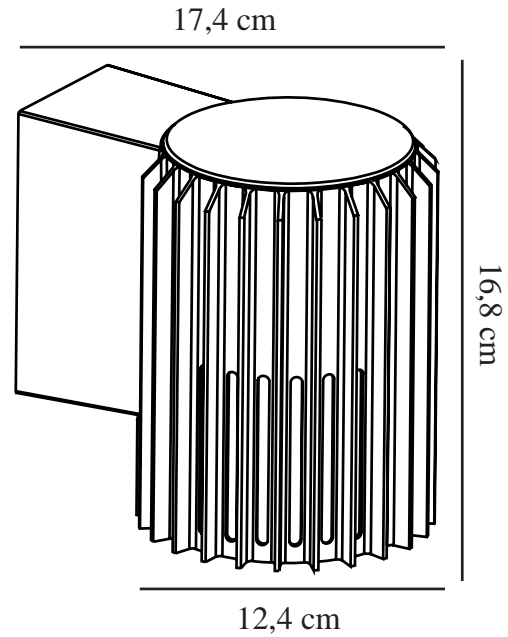

# ALUDRA | WALL LIGHT | BLACK

2118011003

nordlux®

Voltage (V): 230 Volt  
IP degree: IP54  
Maximum bulb wattage (W): 15W  
Class (Class 1, Class 2, Class 3):  
Class 1 (Earth contact)  
Socket type: E27  
Parallel connection: True

Height (cm): 16.8  
Shade Diameter (cm): 12.4  
Projection (cm): 17.4  
EAN: 5704924004391  
Item Number: 2118011003

Pcs Per Master Carton: 3  
Sales Box Height (cm): 18.5  
Sales Box Width(cm): 19.5  
Sales Box Depth (cm): 14  
Sales Box Volume m<sup>3</sup> : 0.0051  
Product net weight (kg): 0.95

Primary material: Aluminium  
Secondary material: Plastic  
Colour of the glass: Opal white  
Colour: Black

- Small, compact design
- Beautiful light and shadow effect
- Parallel connection possible

Sculptural design and modern minimalism are the keywords for the Aludra series by renowned Jacob Jensen Design. A compact and versatile wall light that creates a beautiful light and shadow effect and welcoming ambience in your outdoor spaces.