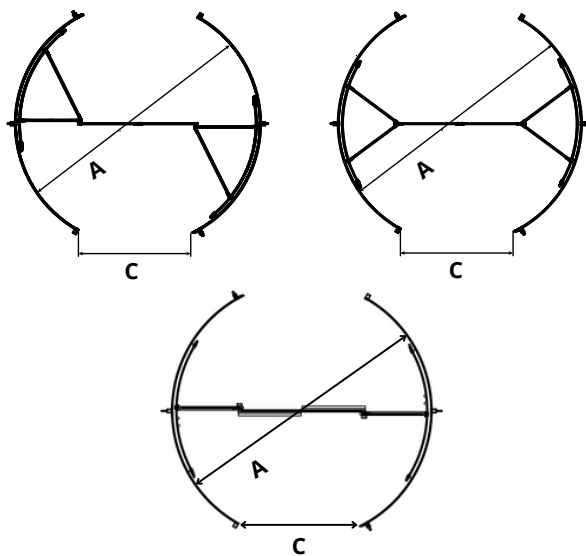

DIMENSIONS AND SPECIFICATIONS

A						B	C	D	E
Diameter (mm)	Capacity / Minute	# of Door Wings	Disabled Access	Type of Traffic	Emergency Exit	Installation Width (mm)	Throat Opening (mm)	Height Under Canopy (mm)	Canopy Height (mm)
3600	2x 40	2				3804	1654	2200-2600	300-600
4200	2x 48	2				4404	1954	2200-2600	300-600
4800	2x 54	2				5004	2254	2200-2600	300-600
5400*	2x 59	2				5604	2554	2200-2300	300-600

Doors outside these dimensions are available on request, please consult your Boon Edam representative for more information.

*Sliding door model available with aluminium finish.

UNHINDERED PASSAGE

The sliding or swinging doors in the centre of the door set can be opened to allow access to large trollies, beds or emergency personnel. Unlike other revolving doors, the Duotour does not have a centre column. This ensures that a completely unhindered passage can be created.

TECHNICAL SPECIFICATIONS

Power Supply: 200-240 VAC, 50/60 Hz

Motor: AC motor, 3-phase

Power Consumption

Operating: 150W

Stationary: 75W

Ambient Temperature: -20°C to +50°C

Fuse: External power supply fused with 16A slow

LEVEL UP OPTIONS

- BoonAssist with assist and positioning
- Convenient out-of-hours entry
- External control panel for integration with the reception desk
- Push-button for temporary low speed
- Frost protection <-15°C
- Air curtains
- Floor mats
- Available in alternative colours, materials, and finishes. Please contact us.

NIGHT LOCKING OPTIONS

- Mechanical locks (door sets)
- Electromechanical bi-stable lock
- Authorised night entry

EMERGENCY EGRESS

Building standards introduced in 2013 decree that in order for a door to be suitable as an emergency escape route, it must offer the possibility to be opened to create a barrier-free exit at all times. As the shape and the rotating motion of the Duotour prevent this from being possible, it is not suitable as an official emergency escape route. Because of the sliding or swinging doors in the centre of the door set, it is however very suitable as a supporting emergency egress option. (Escape route requirements are subject to local regulations).