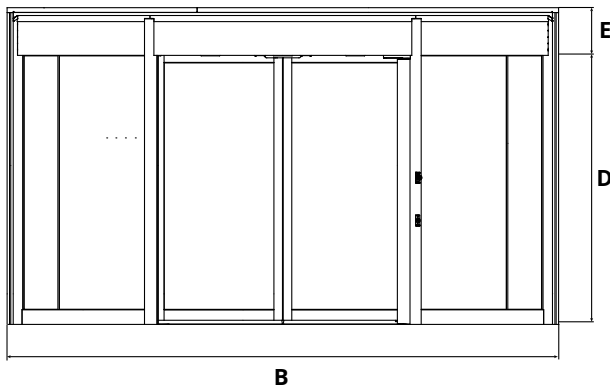

BOON EDAM
YOUR **ENTRY** EXPERTS.

DATA SHEET

DUOTOUR.

THE HIGH CAPACITY **ROTATING** DOOR

DIMENSIONS AND SPECIFICATIONS

A						B	C	D	E
Diameter (mm)	Capacity / Minute	# of Door Wings	Disabled Access	Type of Traffic	Emergency Exit	Installation Width (mm)	Throat Opening (mm)	Height Under Canopy (mm)	Canopy Height (mm)
3600	2x 40	2				3804	1654	2200-2600	300-600
4200	2x 48	2				4404	1954	2200-2600	300-600
4800	2x 54	2				5004	2254	2200-2600	300-600
5400*	2x 59	2				5604	2554	2200-2300	300-600

Doors outside these dimensions are available on request, please consult your Boon Edam representative for more information.

*Sliding door model available with aluminium finish.

UNHINDERED PASSAGE

The sliding or swinging doors in the centre of the door set can be opened to allow access to large trollies, beds or emergency personnel. Unlike other revolving doors, the Duotour does not have a centre column. This ensures that a completely unhindered passage can be created.