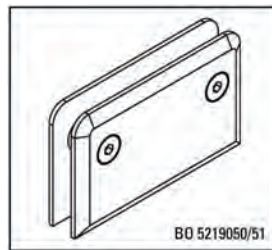

### ▶ Shower Door Hinge "Barcelona Select" 90° adjustable

For mounting doors to a fixed panel

Mounting: glass to glass 90° · Door opens both ways 90° · Distance glass to glass 7/16" (11 mm) · Glass thickness 5/16", 3/8" or 1/2" (8, 10 + 12 mm)

## ▶ Clamp "Barcelona Select" 90° adjustable

For fixed partitions

Mounting: glass to wall 90° · Outer dimension 2 1/8" x 3 1/2" (55 x 90 mm) · Glass thickness 5/16", 3/8" or 1/2" (8, 10 + 12 mm)

| Art. No.   | Finish · Description                       |
|------------|--|
| BO 5219050 | shiny chrome plated                        |
| BO 5219051 | stainless steel look                       |
| BO 5219040 | shiny chrome plated · with screw-on plate  |
| BO 5219041 | stainless steel look · with screw-on plate |