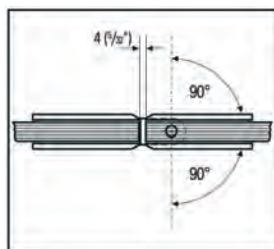

For mounting doors to a fixed panel

Mounting: glass to glass 180° · Door opens both ways 90° · Distance glass to glass 1/6" (4 mm) · Glass thickness 5/16", 3/8" or 1/2" (8, 10 + 12 mm)

Art. No.	Finish

BO 5211716	shiny chrome plated

BO 5211717	stainless steel look