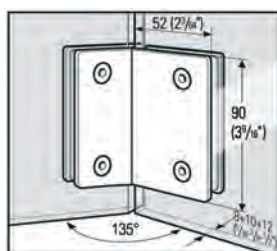

## ▶ Clamp "Barcelona Select" 90° adjustable

For fixed partitions

Mounting: glass to wall 90° · Outer dimension 2 1/8" x 3 1/2" (55 x 90 mm) · Glass thickness 5/16", 3/8" or 1/2" (8, 10 + 12 mm)

| Art. No.   | Finish · Description                       |
|------------|--|
| BO 5219050 | shiny chrome plated                        |
| BO 5219051 | stainless steel look                       |
| BO 5219040 | shiny chrome plated · with screw-on plate  |
| BO 5219041 | stainless steel look · with screw-on plate |

## ▶ Corner Clamp "Barcelona Select" 90° adjustable

For fixed partitions · x = glass thickness

Mounting: glass to glass 90° · Dimensions 2 1/8" x 3 1/2" (52 x 90 mm) · Glass thickness 5/16", 3/8" or 1/2" (8, 10 + 12 mm)

## ▶ Corner Clamp "Barcelona Select" 135° adjustable

For fixed partitions

Mounting: glass to glass 135° · Dimensions 2 1/8" x 3 1/2" (52 x 90 mm) · Glass thickness 5/16", 3/8" or 1/2" (8, 10 + 12 mm)

| Art. No.   | Finish               |
|------------|----------------------|
| BO 5219070 | shiny chrome plated  |
| BO 5219071 | stainless steel look |

▶ Side Connector "Barcelona Select" 180° adjustable

For fixed partitions

Mounting: glass to glass aligned 180° · Dimensions 3 1/2" x 4 3/32" (90 x 104 mm) · Glass thickness 5/16", 3/8" or 1/2" (8, 10 + 12 mm)