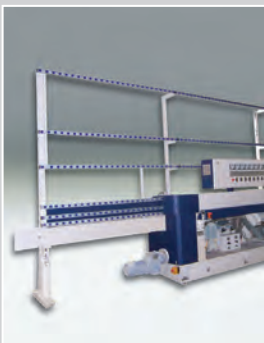

02 | More than 85 Years of Experience

The world's largest glass bonding program from Bohle covers the entire spectrum from pre-treatment to fixation to the bonding process itself and curing.

- ✓ We have all the supplies you need
- ✓ Free support from master glaziers