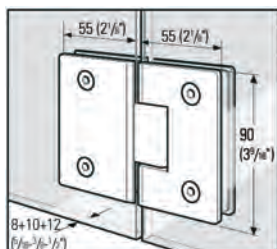

For mounting doors to a fixed panel

Mounting: glass to glass 180° · Door opens both ways 90° · Distance glass to glass 1/6" (4 mm) · Glass thickness 5/16", 3/8" or 1/2" (8, 10 + 12 mm)

Art. No.	Finish

BO 5211716	shiny chrome plated

BO 5211717	stainless steel look