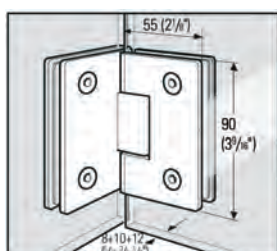

For mounting doors to a fixed panel

Mounting: glass to glass 90° · Door opens both ways 90° · Distance glass to glass 7/16" (11 mm) · Glass thickness 5/16", 3/8" or 1/2" (8, 10 + 12 mm)

Art. No.	Finish

BO 5211806	shiny chrome plated

BO 5211807	stainless steel look