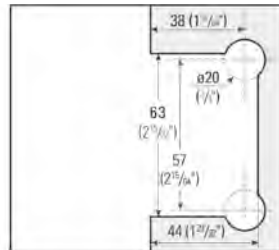

# 01 | Barcelona Select

Adjustable zero position

Shower door hinges made of brass, suitable for 5/16", 3/8" or 1/2" (8, 10 or 12 mm) glass. The hinges have an automatic return motion of ± 15° to position 0. Outside this automatic return range, the hinges remain in any set position. Sold individually and include fixing screws and gaskets. Maximum door weight: 77 lbs (35 kg), maximum door width: 27 5/8" (700 mm).

## ▶ Shower Door Hinge "Barcelona Select" 90° adjustable

Mounting: One side wall mounted 90° · Door opens both ways 90° · Distance glass to wall 5/16" (8 mm) · Glass thickness 5/16", 3/8" or 1/2" (8, 10 + 12 mm)

### ▶ Shower Door Hinge "Barcelona Select" 90° adjustable

For mounting doors to a fixed panel

Mounting: glass to glass 90° · Door opens both ways 90° · Distance glass to glass 7/16" (11 mm) · Glass thickness 5/16", 3/8" or 1/2" (8, 10 + 12 mm)

## ▶ Clamp "Barcelona Select" 90° adjustable

For fixed partitions

Mounting: glass to wall 90° · Outer dimension 2 1/8" x 3 1/2" (55 x 90 mm) · Glass thickness 5/16", 3/8" or 1/2" (8, 10 + 12 mm)

| Art. No.   | Finish · Description                       |
|------------|--|
| BO 5219050 | shiny chrome plated                        |
| BO 5219051 | stainless steel look                       |
| BO 5219040 | shiny chrome plated · with screw-on plate  |
| BO 5219041 | stainless steel look · with screw-on plate |