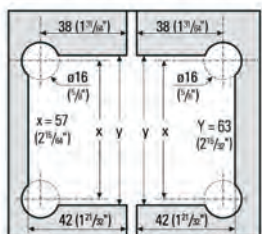

For mounting doors to a fixed panel

Mounting: glass to glass aligned 180° · Door opens both ways 90° · Distance glass to glass 1/6" (4 mm) · Glass thickness 5/16", 3/8" or 1/2" (8, 10 + 12 mm)

Art. No.   **Finish**

BO 5219118   shiny chrome plated

BO 5219119   stainless steel look