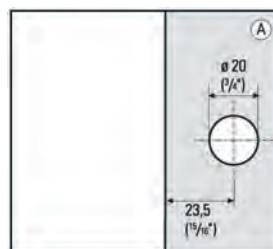

For fixed partitions

Mounting: glass to wall 90° · Glass thickness $\frac{5}{16}$ ", $\frac{3}{8}$ " or $\frac{1}{2}$ " (8, 10 + 12 mm)

Art. No.	Finish
BO 5213140	shiny chrome plated
BO 5213141	stainless steel look