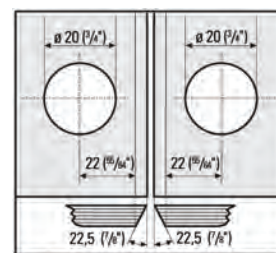

For fixed partitions
Mounting: glass to glass 135° · Glass thickness 5/16", 3/8" or 1/2" (8, 10 + 12 mm)

Art. No.	Finish
BO 5213170	shiny chrome plated
BO 5213171	stainless steel look