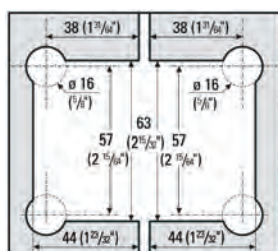

## ▶ Shower Door Hinge "Barcelona Select" 90° adjustable

Mounting: One side wall mounted 90° · Door opens both ways 90° · Distance glass to wall 5/16" (8 mm) · Glass thickness 5/16", 3/8" or 1/2" (8, 10 + 12 mm)

### ▶ Shower Door Hinge "Barcelona Select" 135° adjustable

For mounting doors to a fixed panel

Mounting: glass to glass 135° · Door opens both ways 90° · Distance glass to glass 1/6" (4 mm) · Glass thickness 5/16", 3/8" or 1/2" (8, 10 + 12 mm)

### ▶ Shower Door Hinge "Barcelona Select" 90° adjustable

For mounting doors to a fixed panel

Mounting: glass to glass 90° · Door opens both ways 90° · Distance glass to glass 7/16" (11 mm) · Glass thickness 5/16", 3/8" or 1/2" (8, 10 + 12 mm)

## ▶ Clamp "Barcelona Select" 90° adjustable

For fixed partitions

Mounting: glass to wall 90° · Outer dimension 2 1/8" x 3 1/2" (55 x 90 mm) · Glass thickness 5/16", 3/8" or 1/2" (8, 10 + 12 mm)

| Art. No.   | Finish · Description                       |
|------------|--|
| BO 5219050 | shiny chrome plated                        |
| BO 5219051 | stainless steel look                       |
| BO 5219040 | shiny chrome plated · with screw-on plate  |
| BO 5219041 | stainless steel look · with screw-on plate |