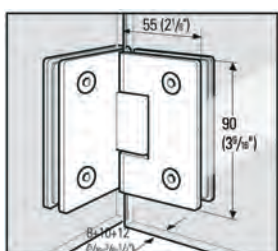

For mounting doors to a fixed panel

Mounting: glass to glass 90° · Door opens both ways 90° · Distance glass to glass 7/16" (11 mm) · Glass thickness 5/16", 3/8" or 1/2" (8, 10 + 12 mm)

Art. No.   **Finish**

BO 5219126   shiny chrome plated

BO 5219127   stainless steel look