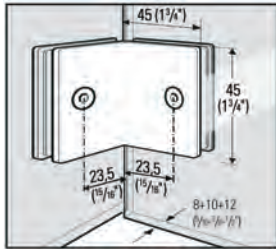

For fixed partitions · x = glass thickness
Mounting: glass to glass 90° · Glass thickness 5/16", 3/8" or 1/2" (8, 10 + 12 mm)

Art. No.	Finish
BO 5213150	shiny chrome plated
BO 5213151	stainless steel look