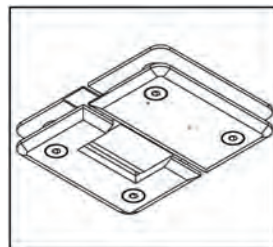

For mounting doors to a fixed panel

Mounting: glass to glass aligned 180° · Door opens both ways 90° · Distance glass to glass 1/6" (4 mm) · Glass thickness 5/16", 3/8" or 1/2" (8, 10 + 12 mm)

Art. No.   **Finish**

BO 5219118   shiny chrome plated

BO 5219119   stainless steel look