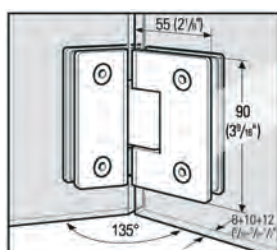

For mounting doors to a fixed panel

Mounting: glass to glass 135° · Door opens both ways 90° · Distance glass to glass 3/16" (5 mm) · Glass thickness 5/16", 3/8" or 1/2" (8, 10 + 12 mm)

Art. No.	Finish

BO 5211906	shiny chrome plated

BO 5211907	stainless steel look