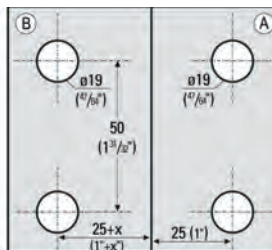

For fixed partitions · x = glass thickness

Mounting: glass to glass 90° · Dimensions 2 1/8" x 3 1/2" (52 x 90 mm) · Glass thickness 5/16", 3/8" or 1/2" (8, 10 + 12 mm)

Art. No.	Finish
BO 5219060	shiny chrome plated
BO 5219061	stainless steel look