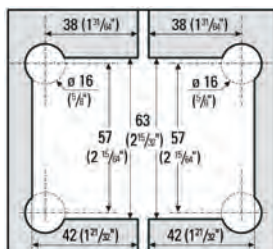

For mounting doors to a fixed panel

Mounting: glass to glass 180° · Door opens both ways 90° · Distance glass to glass 1/6" (4 mm) · Glass thickness 5/16", 3/8" or 1/2" (8, 10 + 12 mm)

Art. No.	Finish

BO 5211716	shiny chrome plated

BO 5211717	stainless steel look