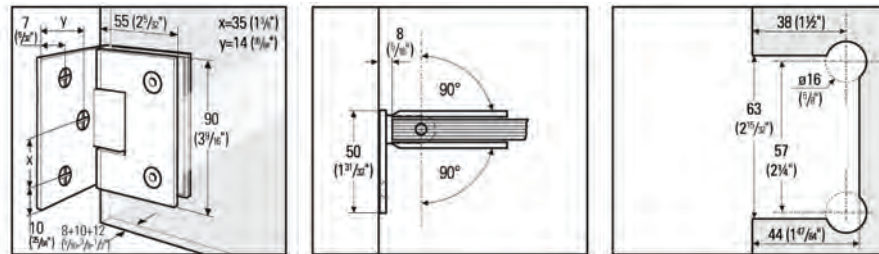

02 | Bilbao Select

Adjustable zero position

Shower door hinges made of brass, suitable for $\frac{5}{16}$ " , $\frac{3}{8}$ " or $\frac{1}{2}$ " (8, 10 or 12 mm) glass. The hinges have an automatic return motion of $\pm 15^\circ$ to position 0. Outside this automatic return range, the hinges remain in any set position. Sold individually and include fixing screws and gaskets. Maximum door weight: 77 lbs (35 kg), maximum door width: $27 \frac{5}{8}$ " (700 mm).

▶ Shower Door Hinge "Bilbao Select" 90° adjustable

One-sided wall mounting · glass to wall 90° · Door opens 90° both ways · distance glass to wall $\frac{5}{16}$ " (8 mm) · for $\frac{5}{16}$ " , $\frac{3}{8}$ " or $\frac{1}{2}$ " (8, 10 or 12 mm) glass

Art. No.	Finish
BO 5211546	shiny chrome plated
BO 5211547	stainless steel look