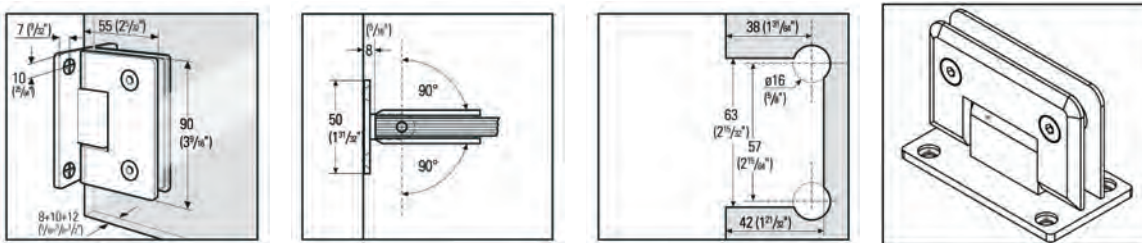

▶ Shower Door Hinge "Barcelona Select" 90° adjustable

Mounting: Both sides wall mounted 90° · Door opens both ways 90° · Distance glass to wall 5/16" (8 mm) · Glass thickness 5/16", 3/8" or 1/2" (8, 10 + 12 mm)

Art. No.	Finish
BO 5219114	shiny chrome plated
BO 5219115	stainless steel look
BO 5219130	shiny chrome plated · small wall mounting plate
BO 5219131	stainless steel look · small wall mounting plate