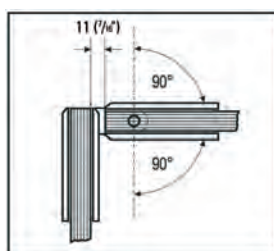

For mounting doors to a fixed panel

Mounting: glass to glass 90° · Door opens both ways 90° · Distance glass to glass 7/16" (11 mm) · Glass thickness 5/16", 3/8" or 1/2" (8, 10 + 12 mm)

Art. No.	Finish

BO 5211806	shiny chrome plated

BO 5211807	stainless steel look