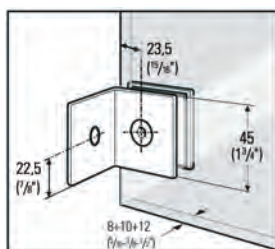

For fixed partitions

Mounting: glass to wall 90° · Glass thickness $\frac{5}{16}$ ", $\frac{3}{8}$ " or $\frac{1}{2}$ " (8, 10 + 12 mm)

Art. No.	Finish
BO 5213140	shiny chrome plated
BO 5213141	stainless steel look