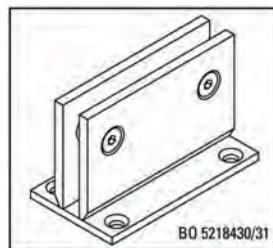

For fixed partitions

Mounting: glass to wall 90° · Outer dimension $2\frac{1}{8}$ " x $3\frac{1}{2}$ " (55 x 90 mm) · Glass thickness $\frac{5}{16}$ ", $\frac{3}{8}$ " or $\frac{1}{2}$ " (8, 10 + 12 mm)

Art. No.	Finish - Description
BO 5218420	shiny chrome plated
BO 5218421	stainless steel look
BO 5218430	shiny chrome plated · with screw-on plate
BO 5218431	stainless steel look · with screw-on plate