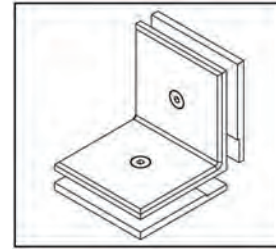

## ▶ Clamp "Bilbao Select" 90° adjustable

For fixed partitions

Mounting: glass to wall 90° · Outer dimension  $2\frac{1}{8}$ " x  $3\frac{1}{2}$ " (55 x 90 mm) · Glass thickness  $\frac{5}{16}$ ",  $\frac{3}{8}$ " or  $\frac{1}{2}$ " (8, 10 + 12 mm)

## ▶ Corner Clamp "Bilbao Select" 90° adjustable

For fixed partitions

Mounting: glass to wall 90° · Glass thickness  $\frac{5}{16}$ ",  $\frac{3}{8}$ " or  $\frac{1}{2}$ " (8, 10 + 12 mm)

| Art. No.   | Finish               |
|------------|----------------------|
| BO 5213140 | shiny chrome plated  |
| BO 5213141 | stainless steel look |

**▶ Corner Clamp "Bilbao Select" 90° adjustable**

For fixed partitions · x = glass thickness  
 Mounting: glass to glass 90° · Glass thickness 5/16", 3/8" or 1/2" (8, 10 + 12 mm)

| Art. No.   | Finish               |
|------------|----------------------|
| BO 5213150 | shiny chrome plated  |
| BO 5213151 | stainless steel look |