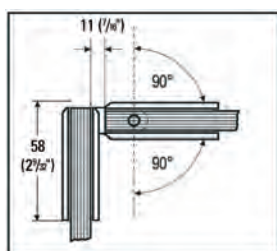

### ▶ Shower Door Hinge "Barcelona Select" 135° adjustable

For mounting doors to a fixed panel

Mounting: glass to glass 135° · Door opens both ways 90° · Distance glass to glass 1/6" (4 mm) · Glass thickness 5/16", 3/8" or 1/2" (8, 10 + 12 mm)

### ▶ Shower Door Hinge "Barcelona Select" 90° adjustable

For mounting doors to a fixed panel

Mounting: glass to glass 90° · Door opens both ways 90° · Distance glass to glass 7/16" (11 mm) · Glass thickness 5/16", 3/8" or 1/2" (8, 10 + 12 mm)

## ▶ Clamp "Barcelona Select" 90° adjustable

For fixed partitions

Mounting: glass to wall 90° · Outer dimension 2 1/8" x 3 1/2" (55 x 90 mm) · Glass thickness 5/16", 3/8" or 1/2" (8, 10 + 12 mm)

| Art. No.   | Finish · Description                       |
|------------|--|
| BO 5219050 | shiny chrome plated                        |
| BO 5219051 | stainless steel look                       |
| BO 5219040 | shiny chrome plated · with screw-on plate  |
| BO 5219041 | stainless steel look · with screw-on plate |