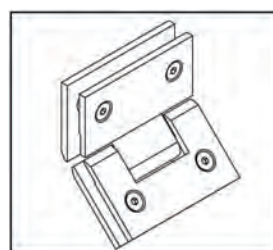

For mounting doors to a fixed panel

Mounting: glass to glass 135° · Door opens both ways 90° · Distance glass to glass 3/16" (5 mm) · Glass thickness 5/16", 3/8" or 1/2" (8, 10 + 12 mm)

Art. No.	Finish

BO 5211906	shiny chrome plated

BO 5211907	stainless steel look