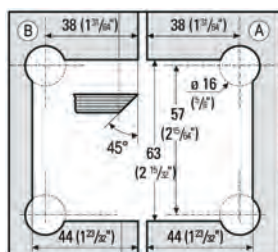

For mounting doors to a fixed panel

Mounting: glass to glass 135° · Door opens both ways 90° · Distance glass to glass 1/6" (4 mm) · Glass thickness 5/16", 3/8" or 1/2" (8, 10 + 12 mm)

Art. No.   **Finish**

BO 5219122   shiny chrome plated

BO 5219123   stainless steel look