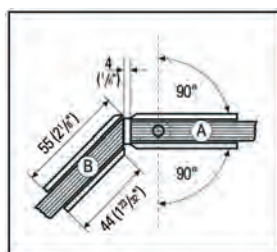

For mounting doors to a fixed panel

Mounting: glass to glass 135° · Door opens both ways 90° · Distance glass to glass 1/6" (4 mm) · Glass thickness 5/16", 3/8" or 1/2" (8, 10 + 12 mm)

Art. No.   **Finish**

BO 5219122   shiny chrome plated

BO 5219123   stainless steel look