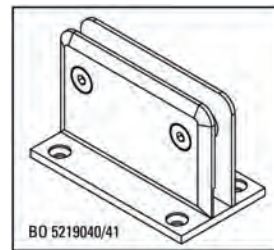

### ▶ Shower Door Hinge "Barcelona Select" 90° adjustable

For mounting doors to a fixed panel

Mounting: glass to glass 90° · Door opens both ways 90° · Distance glass to glass 7/16" (11 mm) · Glass thickness 5/16", 3/8" or 1/2" (8, 10 + 12 mm)

## ▶ Clamp "Barcelona Select" 90° adjustable

For fixed partitions

Mounting: glass to wall 90° · Outer dimension 2 1/8" x 3 1/2" (55 x 90 mm) · Glass thickness 5/16", 3/8" or 1/2" (8, 10 + 12 mm)

| Art. No.   | Finish · Description                       |
|------------|--|
| BO 5219050 | shiny chrome plated                        |
| BO 5219051 | stainless steel look                       |
| BO 5219040 | shiny chrome plated · with screw-on plate  |
| BO 5219041 | stainless steel look · with screw-on plate |