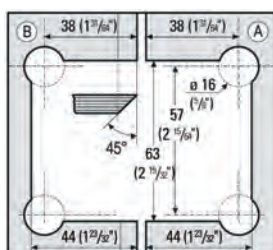

For mounting doors to a fixed panel

Mounting: glass to glass 135° · Door opens both ways 90° · Distance glass to glass 3/16" (5 mm) · Glass thickness 5/16", 3/8" or 1/2" (8, 10 + 12 mm)

Art. No.	Finish

BO 5211906	shiny chrome plated

BO 5211907	stainless steel look