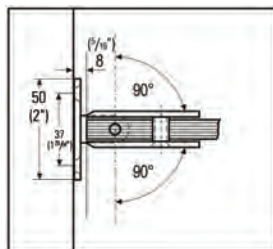

Both sides wall mounted · glass to wall 90° · Door opens 90° both ways · distance glass to wall $\frac{5}{16}$ " (8 mm) · for $\frac{5}{16}$ ", $\frac{3}{8}$ " or $\frac{1}{2}$ " (8, 10 + 12 mm) glass

Art. No.	Finish
BO 5211606	shiny chrome plated
BO 5211607	stainless steel look