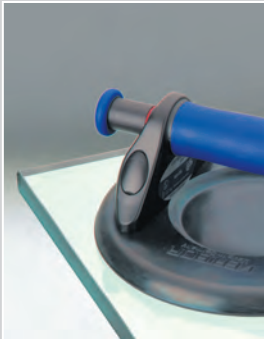

4 Good Reasons To choose Bohle ... ... as your supplier