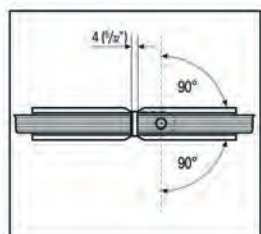

For mounting doors to a fixed panel

Mounting: glass to glass aligned 180° · Door opens both ways 90° · Distance glass to glass 1/6" (4 mm) · Glass thickness 5/16", 3/8" or 1/2" (8, 10 + 12 mm)

Art. No.   **Finish**

BO 5219118   shiny chrome plated

BO 5219119   stainless steel look