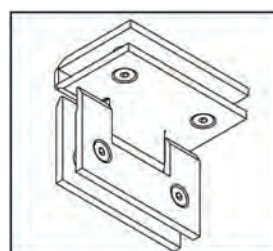

For mounting doors to a fixed panel

Mounting: glass to glass 90° · Door opens both ways 90° · Distance glass to glass 7/16" (11 mm) · Glass thickness 5/16", 3/8" or 1/2" (8, 10 + 12 mm)

Art. No.	Finish

BO 5211806	shiny chrome plated

BO 5211807	stainless steel look