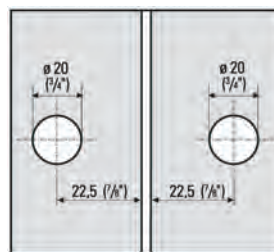

**▶ Corner Clamp "Bilbao Select" 90° adjustable**

For fixed partitions · x = glass thickness  
 Mounting: glass to glass 90° · Glass thickness 5/16", 3/8" or 1/2" (8, 10 + 12 mm)

| Art. No.   | Finish               |
|------------|----------------------|
| BO 5213150 | shiny chrome plated  |
| BO 5213151 | stainless steel look |

**▶ Side Connector "Bilbao Select" 180° adjustable**

For fixed partitions  
 Mounting: glass to glass 180° · Glass thickness 5/16", 3/8" or 1/2" (8, 10 + 12 mm)

| Art. No.   | Finish               |
|------------|----------------------|
| BO 5213160 | shiny chrome plated  |
| BO 5213161 | stainless steel look |