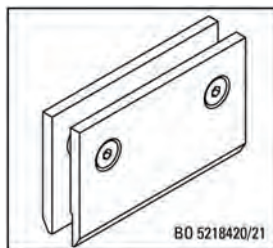

For fixed partitions

Mounting: glass to wall 90° · Outer dimension $2\frac{1}{8}$ " x $3\frac{1}{2}$ " (55 x 90 mm) · Glass thickness $\frac{5}{16}$ ", $\frac{3}{8}$ " or $\frac{1}{2}$ " (8, 10 + 12 mm)

Art. No.	Finish - Description
BO 5218420	shiny chrome plated
BO 5218421	stainless steel look
BO 5218430	shiny chrome plated · with screw-on plate
BO 5218431	stainless steel look · with screw-on plate