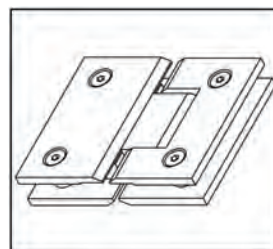

For mounting doors to a fixed panel

Mounting: glass to glass 180° · Door opens both ways 90° · Distance glass to glass 1/6" (4 mm) · Glass thickness 5/16", 3/8" or 1/2" (8, 10 + 12 mm)

Art. No.	Finish

BO 5211716	shiny chrome plated

BO 5211717	stainless steel look