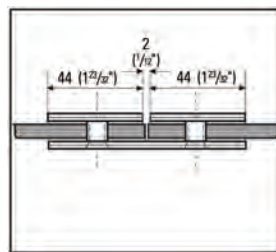

### ▶ Shower Door Hinge "Barcelona Select" 135° adjustable

For mounting doors to a fixed panel

Mounting: glass to glass 135° · Door opens both ways 90° · Distance glass to glass 1/6" (4 mm) · Glass thickness 5/16", 3/8" or 1/2" (8, 10 + 12 mm)

### ▶ Shower Door Hinge "Barcelona Select" 90° adjustable

For mounting doors to a fixed panel

Mounting: glass to glass 90° · Door opens both ways 90° · Distance glass to glass 7/16" (11 mm) · Glass thickness 5/16", 3/8" or 1/2" (8, 10 + 12 mm)

**▶ Corner Clamp "Bilbao Select" 90° adjustable**

For fixed partitions · x = glass thickness  
 Mounting: glass to glass 90° · Glass thickness 5/16", 3/8" or 1/2" (8, 10 + 12 mm)

| Art. No.   | Finish               |
|------------|----------------------|
| BO 5213150 | shiny chrome plated  |
| BO 5213151 | stainless steel look |

**▶ Side Connector "Bilbao Select" 180° adjustable**

For fixed partitions  
 Mounting: glass to glass 180° · Glass thickness 5/16", 3/8" or 1/2" (8, 10 + 12 mm)

| Art. No.   | Finish               |
|------------|----------------------|
| BO 5213160 | shiny chrome plated  |
| BO 5213161 | stainless steel look |