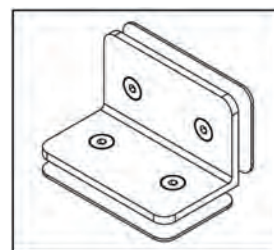

For fixed partitions · x = glass thickness

Mounting: glass to glass 90° · Dimensions 2 1/8" x 3 1/2" (52 x 90 mm) · Glass thickness 5/16", 3/8" or 1/2" (8, 10 + 12 mm)

Art. No.	Finish
BO 5219060	shiny chrome plated
BO 5219061	stainless steel look