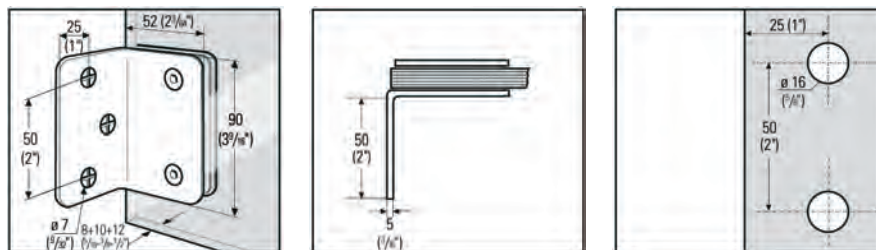

▶ Side Connector "Barcelona Select" 180° adjustable

For fixed partitions

Mounting: glass to glass aligned 180° · Dimensions 3 1/2" x 4 3/32" (90 x 104 mm) · Glass thickness 5/16", 3/8" or 1/2" (8, 10 + 12 mm)

For fixed partitions

Mounting: glass to wall 90° · Distance glass to wall 1/12" (2 mm) · Dimensions 2 1/16" x 3 1/2" (52 x 90 mm) · Glass thickness 5/16", 3/8" or 1/2" (8, 10 + 12 mm)

| Art. No.          | Finish               |
|-------------------|----------------------|
| <b>BO 5219080</b> | shiny chrome plated  |
| <b>BO 5219081</b> | stainless steel look |

## 02 | Bilbao Select

Adjustable zero position

Shower door hinges made of brass, suitable for  $\frac{5}{16}$ " ,  $\frac{3}{8}$ " or  $\frac{1}{2}$ " (8, 10 or 12 mm) glass. The hinges have an automatic return motion of  $\pm 15^\circ$  to position 0. Outside this automatic return range, the hinges remain in any set position. Sold individually and include fixing screws and gaskets. Maximum door weight: 77 lbs (35 kg), maximum door width:  $27 \frac{5}{8}$ " (700 mm).