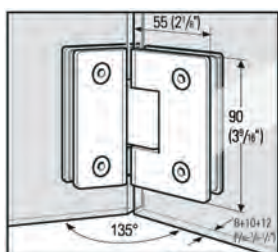

For mounting doors to a fixed panel

Mounting: glass to glass 135° · Door opens both ways 90° · Distance glass to glass 1/6" (4 mm) · Glass thickness 5/16", 3/8" or 1/2" (8, 10 + 12 mm)

Art. No.   **Finish**

BO 5219122   shiny chrome plated

BO 5219123   stainless steel look