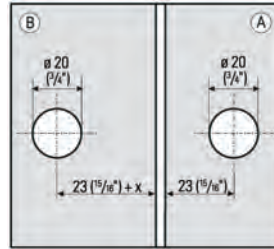

For fixed partitions · x = glass thickness
Mounting: glass to glass 90° · Glass thickness 5/16", 3/8" or 1/2" (8, 10 + 12 mm)

Art. No.	Finish
BO 5213150	shiny chrome plated
BO 5213151	stainless steel look