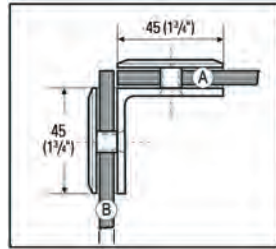

### ▶ Shower Door Hinge "Barcelona Select" 135° adjustable

For mounting doors to a fixed panel

Mounting: glass to glass 135° · Door opens both ways 90° · Distance glass to glass 1/6" (4 mm) · Glass thickness 5/16", 3/8" or 1/2" (8, 10 + 12 mm)

## ▶ Corner Clamp "Bilbao Select" 90° adjustable

For fixed partitions

Mounting: glass to wall 90° · Glass thickness  $\frac{5}{16}$ ",  $\frac{3}{8}$ " or  $\frac{1}{2}$ " (8, 10 + 12 mm)

| Art. No.   | Finish               |
|------------|----------------------|
| BO 5213140 | shiny chrome plated  |
| BO 5213141 | stainless steel look |

**▶ Corner Clamp "Bilbao Select" 90° adjustable**

For fixed partitions · x = glass thickness  
 Mounting: glass to glass 90° · Glass thickness 5/16", 3/8" or 1/2" (8, 10 + 12 mm)

| Art. No.   | Finish               |
|------------|----------------------|
| BO 5213150 | shiny chrome plated  |
| BO 5213151 | stainless steel look |

**▶ Side Connector "Bilbao Select" 180° adjustable**

For fixed partitions  
 Mounting: glass to glass 180° · Glass thickness 5/16", 3/8" or 1/2" (8, 10 + 12 mm)

| Art. No.   | Finish               |
|------------|----------------------|
| BO 5213160 | shiny chrome plated  |
| BO 5213161 | stainless steel look |