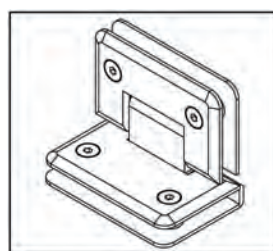

For mounting doors to a fixed panel

Mounting: glass to glass 90° · Door opens both ways 90° · Distance glass to glass 7/16" (11 mm) · Glass thickness 5/16", 3/8" or 1/2" (8, 10 + 12 mm)

Art. No.   **Finish**

BO 5219126   shiny chrome plated

BO 5219127   stainless steel look