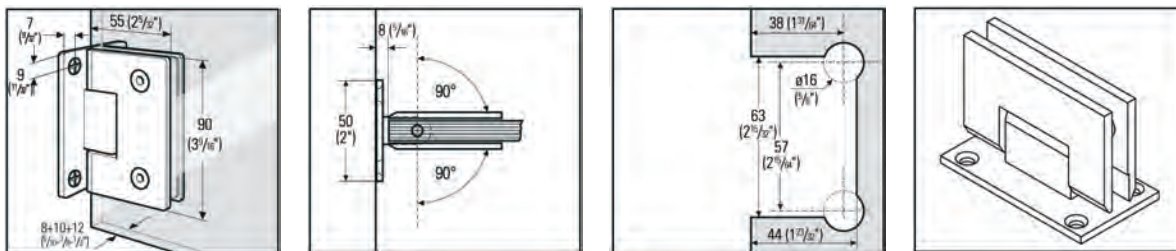

▶ Shower Door Hinge "Bilbao Select" 90° adjustable

Mounting: Both sides wall mounted 90° · Door opens both ways 90° · Distance glass to wall $\frac{5}{16}$ " (8 mm) · Glass thickness $\frac{5}{16}$ " , $\frac{3}{8}$ " or $\frac{1}{2}$ " (8, 10 + 12 mm)

Art. No.	Finish
BO 5211516	shiny chrome plated
BO 5211517	stainless steel look