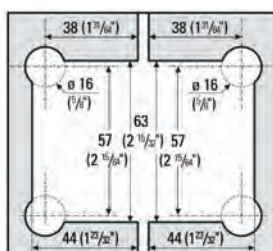

For mounting doors to a fixed panel

Mounting: glass to glass 90° · Door opens both ways 90° · Distance glass to glass 7/16" (11 mm) · Glass thickness 5/16", 3/8" or 1/2" (8, 10 + 12 mm)

Art. No.	Finish

BO 5211806	shiny chrome plated

BO 5211807	stainless steel look