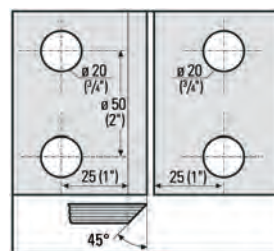

## ▶ Clamp "Barcelona Select" 90° adjustable

For fixed partitions

Mounting: glass to wall 90° · Outer dimension 2 1/8" x 3 1/2" (55 x 90 mm) · Glass thickness 5/16", 3/8" or 1/2" (8, 10 + 12 mm)

| Art. No.   | Finish · Description                       |
|------------|--|
| BO 5219050 | shiny chrome plated                        |
| BO 5219051 | stainless steel look                       |
| BO 5219040 | shiny chrome plated · with screw-on plate  |
| BO 5219041 | stainless steel look · with screw-on plate |

## ▶ Corner Clamp "Barcelona Select" 90° adjustable

For fixed partitions · x = glass thickness

Mounting: glass to glass 90° · Dimensions 2 1/8" x 3 1/2" (52 x 90 mm) · Glass thickness 5/16", 3/8" or 1/2" (8, 10 + 12 mm)

## ▶ Corner Clamp "Barcelona Select" 135° adjustable

For fixed partitions

Mounting: glass to glass 135° · Dimensions 2 1/8" x 3 1/2" (52 x 90 mm) · Glass thickness 5/16", 3/8" or 1/2" (8, 10 + 12 mm)

| Art. No.   | Finish               |
|------------|----------------------|
| BO 5219070 | shiny chrome plated  |
| BO 5219071 | stainless steel look |

▶ Side Connector "Barcelona Select" 180° adjustable

For fixed partitions

Mounting: glass to glass aligned 180° · Dimensions 3 1/2" x 4 3/32" (90 x 104 mm) · Glass thickness 5/16", 3/8" or 1/2" (8, 10 + 12 mm)