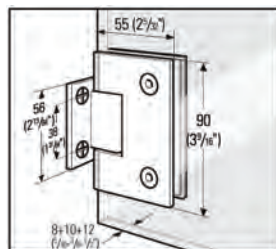

Both sides wall mounted · glass to wall 90° · Door opens 90° both ways · distance glass to wall $\frac{5}{16}$ " (8 mm) · for $\frac{5}{16}$ ", $\frac{3}{8}$ " or $\frac{1}{2}$ " (8, 10 + 12 mm) glass

Art. No.	Finish
BO 5211606	shiny chrome plated
BO 5211607	stainless steel look