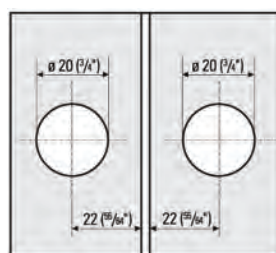

For fixed partitions
Mounting: glass to glass 135° · Glass thickness 5/16", 3/8" or 1/2" (8, 10 + 12 mm)

Art. No.	Finish
BO 5213170	shiny chrome plated
BO 5213171	stainless steel look