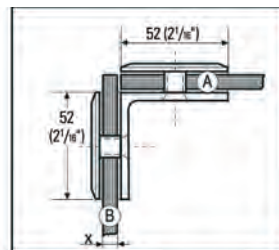

For fixed partitions · x = glass thickness

Mounting: glass to glass 90° · Dimensions 2 1/8" x 3 1/2" (52 x 90 mm) · Glass thickness 5/16", 3/8" or 1/2" (8, 10 + 12 mm)

Art. No.	Finish
BO 5219060	shiny chrome plated
BO 5219061	stainless steel look