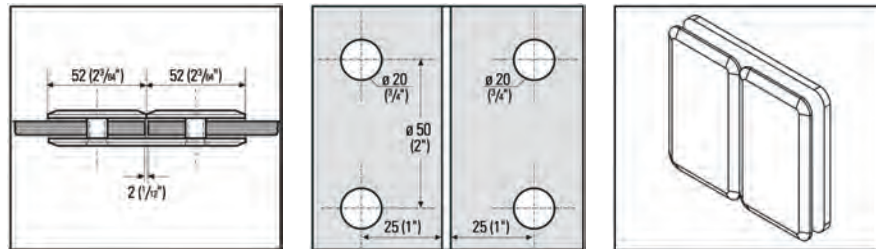

▶ Side Connector "Barcelona Select" 180° adjustable

For fixed partitions

Mounting: glass to glass aligned 180° · Dimensions 3 1/2" x 4 3/32" (90 x 104 mm) · Glass thickness 5/16", 3/8" or 1/2" (8, 10 + 12 mm)

Art. No.	Finish
BO 5219090	shiny chrome plated
BO 5219091	stainless steel look