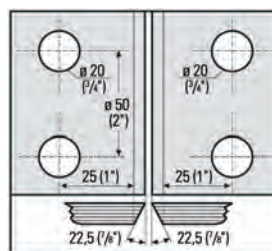

## ▶ Clamp "Barcelona Select" 90° adjustable

For fixed partitions

Mounting: glass to wall 90° · Outer dimension 2 1/8" x 3 1/2" (55 x 90 mm) · Glass thickness 5/16", 3/8" or 1/2" (8, 10 + 12 mm)

| Art. No.   | Finish · Description                       |
|------------|--|
| BO 5219050 | shiny chrome plated                        |
| BO 5219051 | stainless steel look                       |
| BO 5219040 | shiny chrome plated · with screw-on plate  |
| BO 5219041 | stainless steel look · with screw-on plate |

## ▶ Corner Clamp "Barcelona Select" 90° adjustable

For fixed partitions · x = glass thickness

Mounting: glass to glass 90° · Dimensions 2 1/8" x 3 1/2" (52 x 90 mm) · Glass thickness 5/16", 3/8" or 1/2" (8, 10 + 12 mm)

## ▶ Corner Clamp "Barcelona Select" 135° adjustable

For fixed partitions

Mounting: glass to glass 135° · Dimensions 2 1/8" x 3 1/2" (52 x 90 mm) · Glass thickness 5/16", 3/8" or 1/2" (8, 10 + 12 mm)

| Art. No.   | Finish               |
|------------|----------------------|
| BO 5219070 | shiny chrome plated  |
| BO 5219071 | stainless steel look |

▶ Side Connector "Barcelona Select" 180° adjustable

For fixed partitions

Mounting: glass to glass aligned 180° · Dimensions 3 1/2" x 4 3/32" (90 x 104 mm) · Glass thickness 5/16", 3/8" or 1/2" (8, 10 + 12 mm)