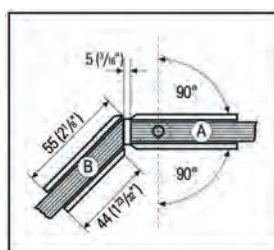

For mounting doors to a fixed panel

Mounting: glass to glass 135° · Door opens both ways 90° · Distance glass to glass 3/16" (5 mm) · Glass thickness 5/16", 3/8" or 1/2" (8, 10 + 12 mm)

Art. No.	Finish

BO 5211906	shiny chrome plated

BO 5211907	stainless steel look