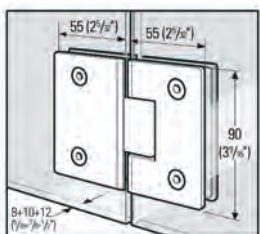

For mounting doors to a fixed panel

Mounting: glass to glass aligned 180° · Door opens both ways 90° · Distance glass to glass 1/6" (4 mm) · Glass thickness 5/16", 3/8" or 1/2" (8, 10 + 12 mm)

Art. No.   **Finish**

BO 5219118   shiny chrome plated

BO 5219119   stainless steel look