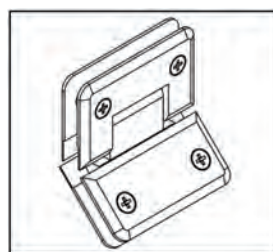

For mounting doors to a fixed panel

Mounting: glass to glass 135° · Door opens both ways 90° · Distance glass to glass 1/6" (4 mm) · Glass thickness 5/16", 3/8" or 1/2" (8, 10 + 12 mm)

Art. No.   **Finish**

BO 5219122   shiny chrome plated

BO 5219123   stainless steel look