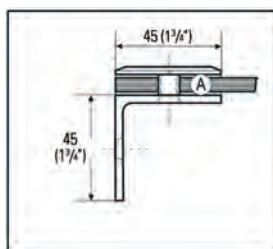

For fixed partitions

Mounting: glass to wall 90° · Glass thickness $\frac{5}{16}$ ", $\frac{3}{8}$ " or $\frac{1}{2}$ " (8, 10 + 12 mm)

Art. No.	Finish
BO 5213140	shiny chrome plated
BO 5213141	stainless steel look