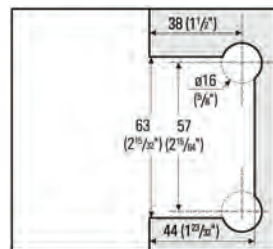

Both sides wall mounted · glass to wall 90° · Door opens 90° both ways · distance glass to wall $\frac{5}{16}$ " (8 mm) · for $\frac{5}{16}$ ", $\frac{3}{8}$ " or $\frac{1}{2}$ " (8, 10 + 12 mm) glass

Art. No.	Finish
BO 5211606	shiny chrome plated
BO 5211607	stainless steel look