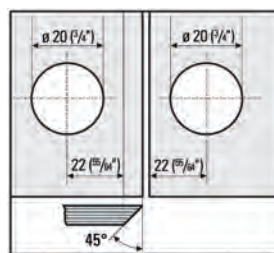

For fixed partitions
Mounting: glass to glass 135° · Glass thickness 5/16", 3/8" or 1/2" (8, 10 + 12 mm)

Art. No.	Finish
BO 5213170	shiny chrome plated
BO 5213171	stainless steel look