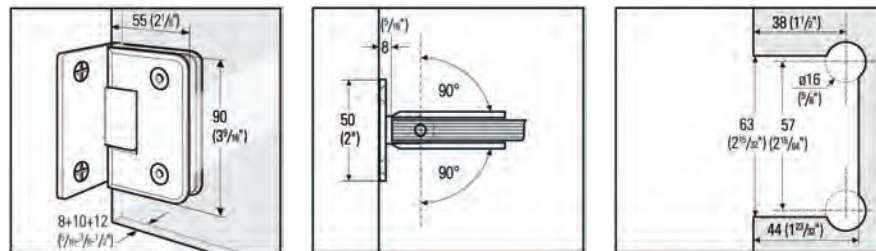

01 | Barcelona Select

Adjustable zero position

Shower door hinges made of brass, suitable for 5/16", 3/8" or 1/2" (8, 10 or 12 mm) glass. The hinges have an automatic return motion of ± 15° to position 0. Outside this automatic return range, the hinges remain in any set position. Sold individually and include fixing screws and gaskets. Maximum door weight: 77 lbs (35 kg), maximum door width: 27 5/8" (700 mm).

▶ Shower Door Hinge "Barcelona Select" 90° adjustable

Mounting: One side wall mounted 90° · Door opens both ways 90° · Distance glass to wall 5/16" (8 mm) · Glass thickness 5/16", 3/8" or 1/2" (8, 10 + 12 mm)

Art. No.	Finish
BO 5219110	shiny chrome plated
BO 5219111	stainless steel look