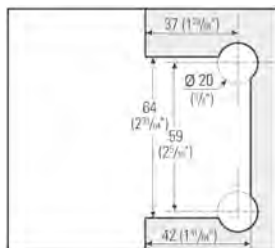

For fixed partitions

Mounting: glass to wall 90° · Outer dimension $2\frac{1}{8}$ " x $3\frac{1}{2}$ " (55 x 90 mm) · Glass thickness $\frac{5}{16}$ ", $\frac{3}{8}$ " or $\frac{1}{2}$ " (8, 10 + 12 mm)

Art. No.	Finish - Description
BO 5218420	shiny chrome plated
BO 5218421	stainless steel look
BO 5218430	shiny chrome plated · with screw-on plate
BO 5218431	stainless steel look · with screw-on plate