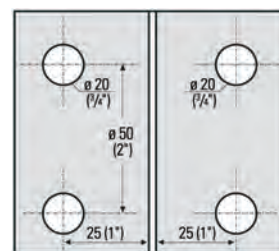

## ▶ Clamp "Barcelona Select" 90° adjustable

For fixed partitions

Mounting: glass to wall 90° · Outer dimension 2 1/8" x 3 1/2" (55 x 90 mm) · Glass thickness 5/16", 3/8" or 1/2" (8, 10 + 12 mm)

| Art. No.   | Finish · Description                       |
|------------|--|
| BO 5219050 | shiny chrome plated                        |
| BO 5219051 | stainless steel look                       |
| BO 5219040 | shiny chrome plated · with screw-on plate  |
| BO 5219041 | stainless steel look · with screw-on plate |

## ▶ Corner Clamp "Barcelona Select" 90° adjustable

For fixed partitions · x = glass thickness

Mounting: glass to glass 90° · Dimensions 2 1/8" x 3 1/2" (52 x 90 mm) · Glass thickness 5/16", 3/8" or 1/2" (8, 10 + 12 mm)

## ▶ Corner Clamp "Barcelona Select" 135° adjustable

For fixed partitions

Mounting: glass to glass 135° · Dimensions 2 1/8" x 3 1/2" (52 x 90 mm) · Glass thickness 5/16", 3/8" or 1/2" (8, 10 + 12 mm)

| Art. No.   | Finish               |
|------------|----------------------|
| BO 5219070 | shiny chrome plated  |
| BO 5219071 | stainless steel look |

▶ Side Connector "Barcelona Select" 180° adjustable

For fixed partitions

Mounting: glass to glass aligned 180° · Dimensions 3 1/2" x 4 3/32" (90 x 104 mm) · Glass thickness 5/16", 3/8" or 1/2" (8, 10 + 12 mm)