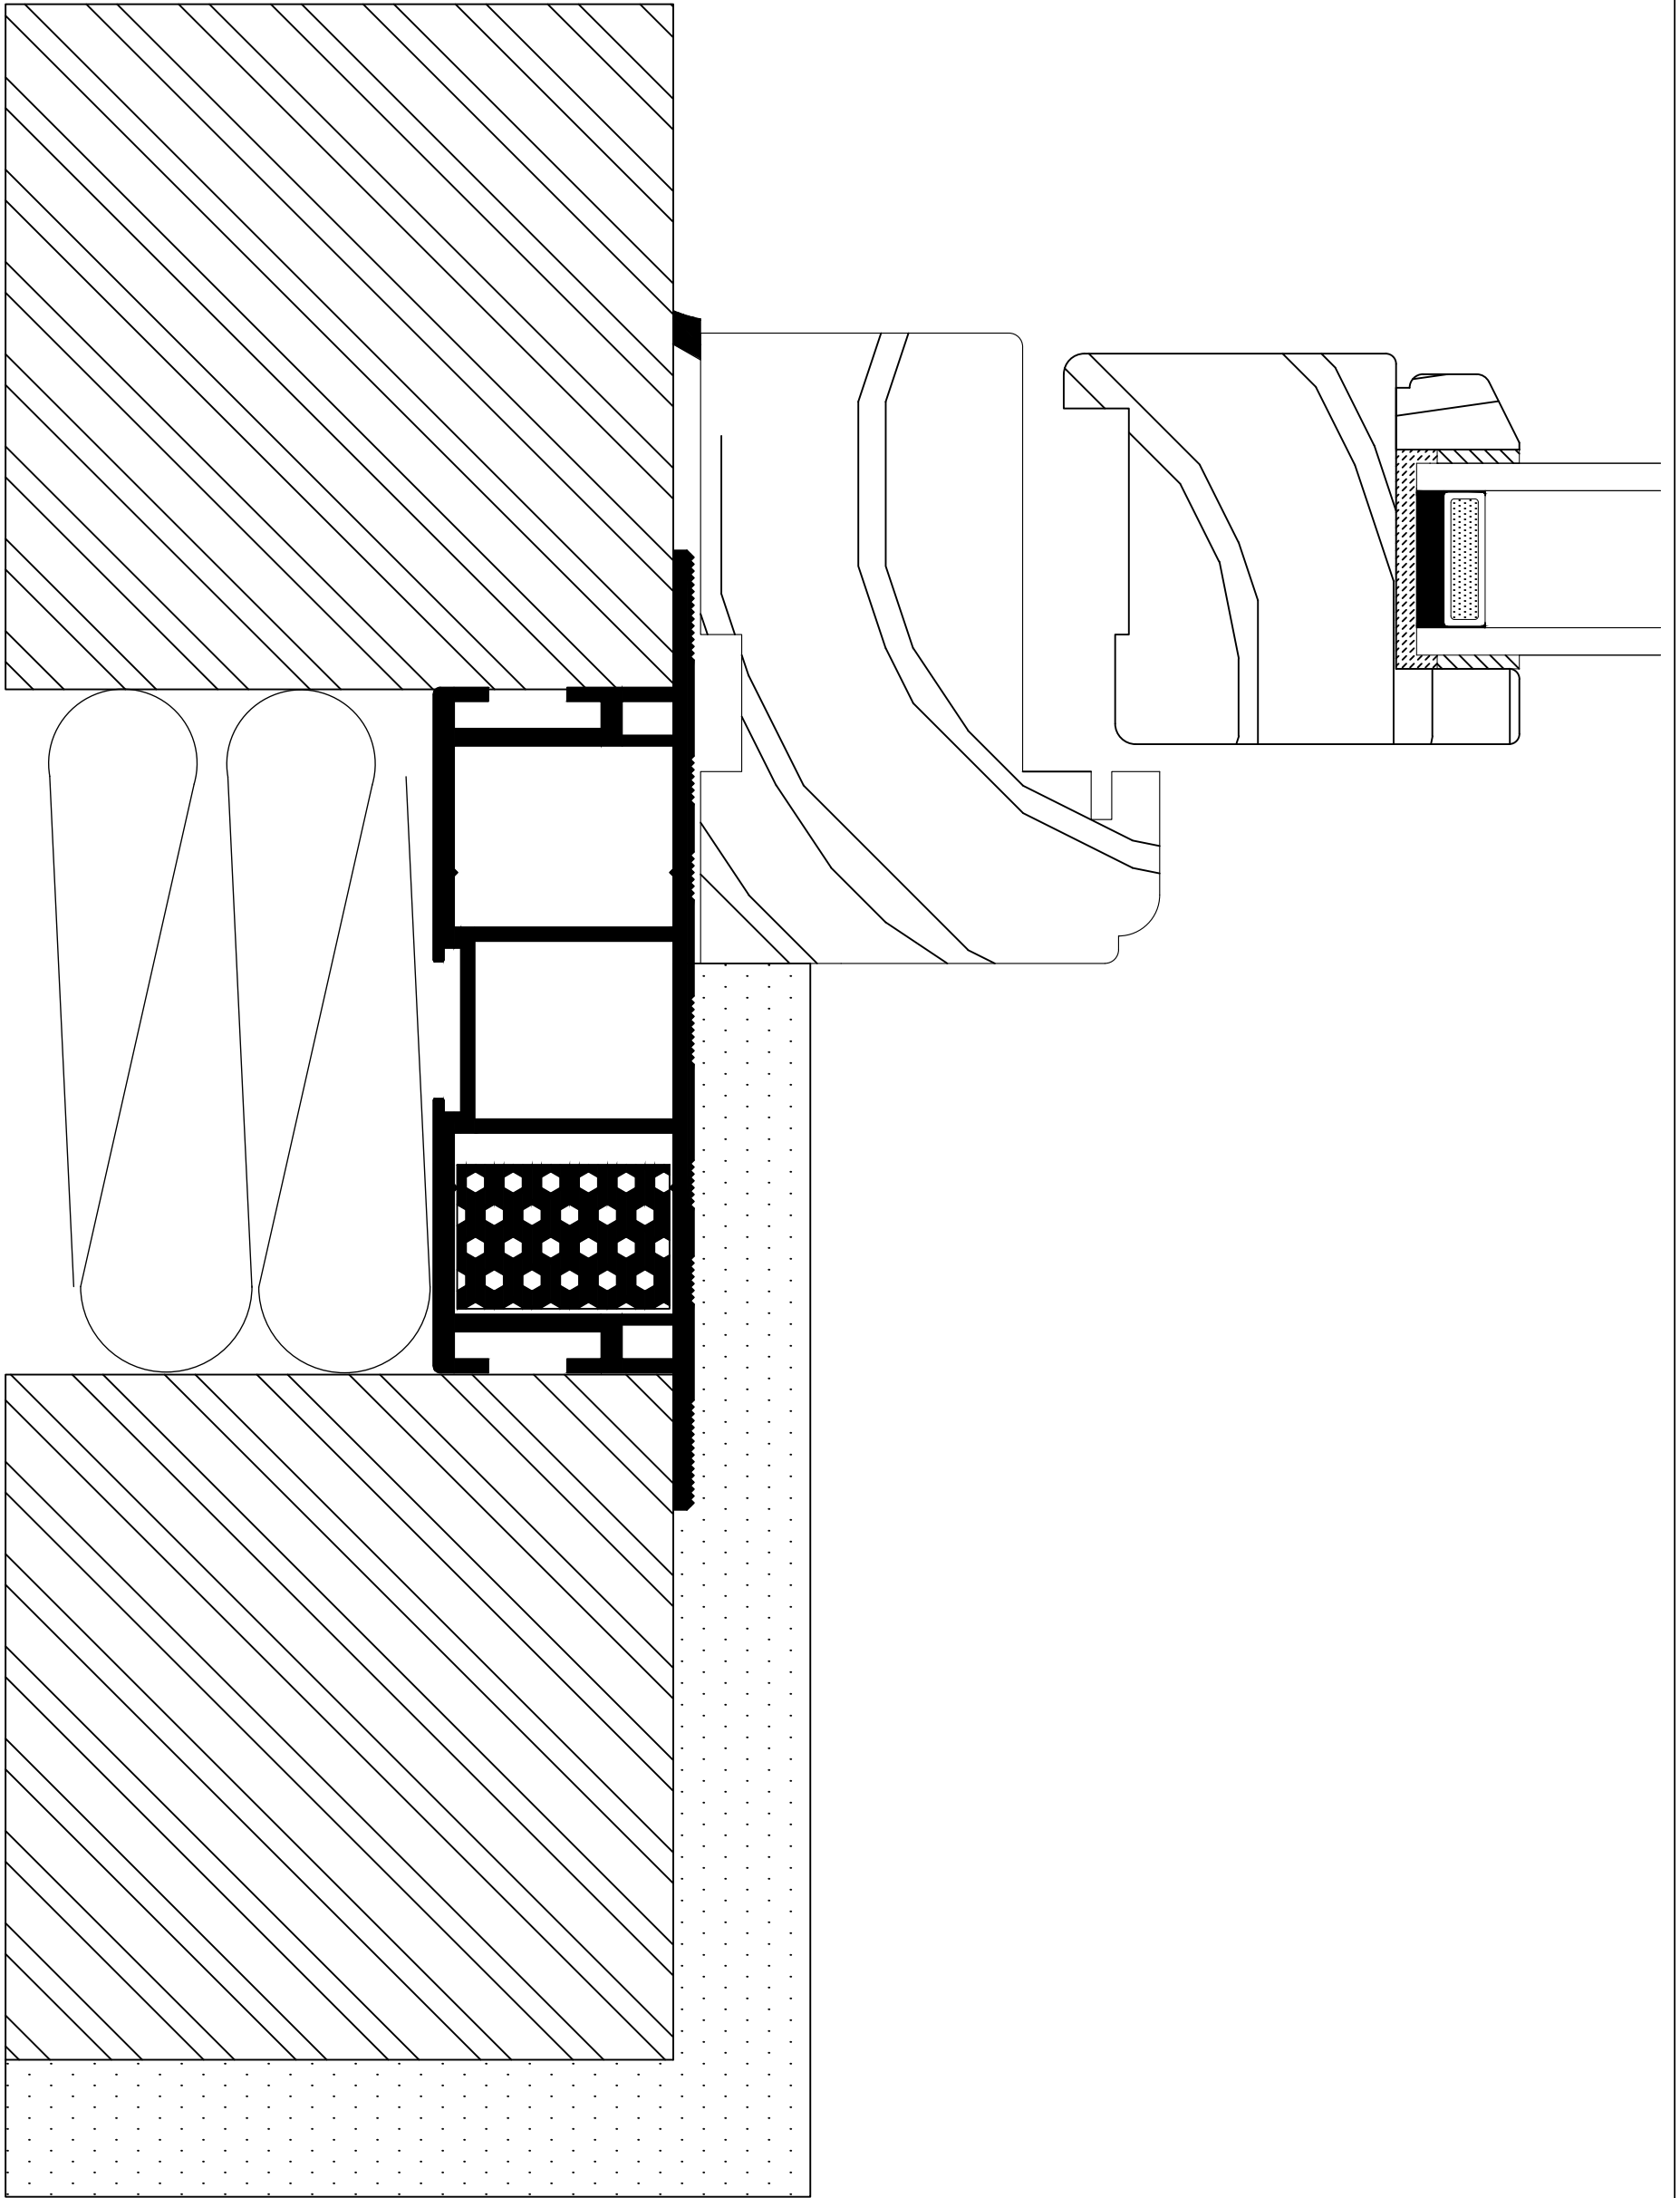

	Park Road, Ratby, Leicestershire, LE6 0JL Tel: 0116 239 5353 www.benlowe.co.uk	Title <b>Glenfield Jamb          With Cavity Closure          In Check Reveal</b>	Drawing No: 1804	Revision:
			Scale: 1:2 @ A3	Date: 04:09:18
			Drawn By: DAM	Checked:

	Park Road, Ratby, Leicestershire, LE6 0JL Tel: 0116 239 5353 www.benlowe.co.uk	Title <b>Glenfield Jamb          With Cavity Closure</b>	Drawing No: 1804	Revision:
			Scale: 1:2 @ A3	Date: 04:09:18
			Drawn By: DAM	Checked: