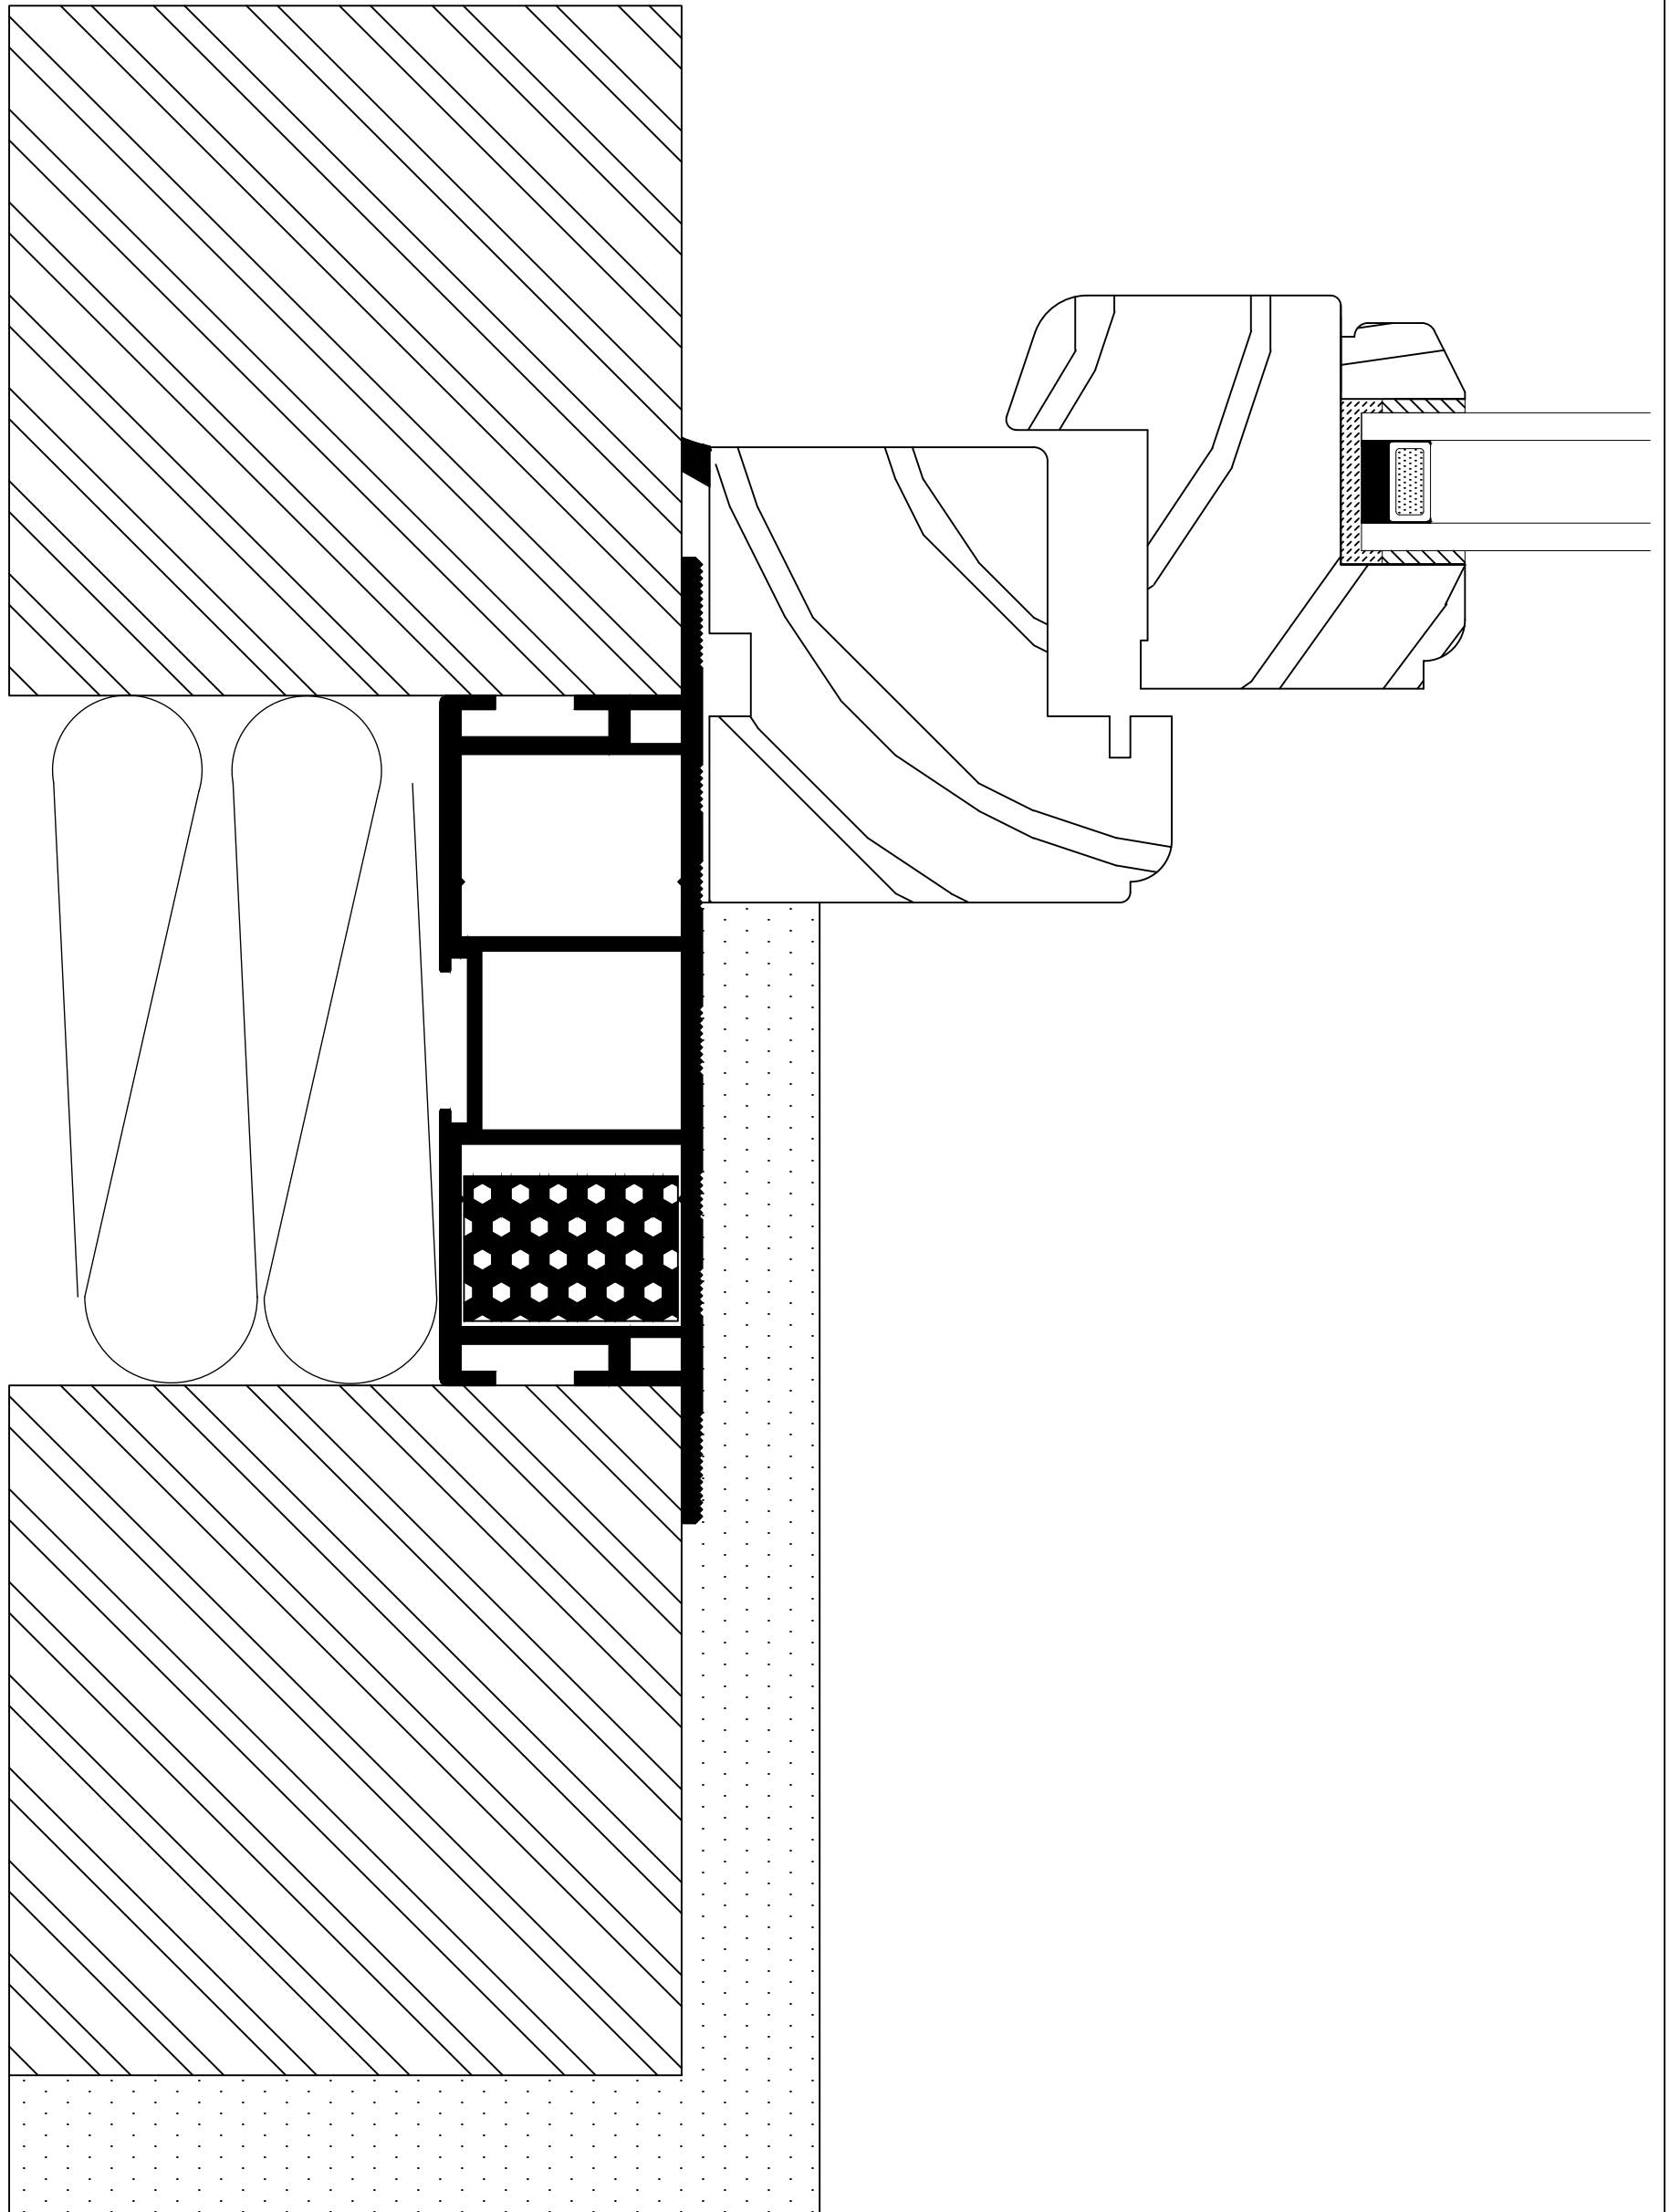

	Park Road, Ratby, Leicestershire, LE6 0JL Tel: 0116 239 5353 www.benlowe.co.uk	Title <b>Glenfield Jamb          With Cavity Closure          In Check Reveal</b>	Drawing No: 1804	Revision:
			Scale: 1:2 @ A3	Date: 04:09:18
			Drawn By: DAM	Checked:

	Park Road, Ratby, Leicestershire, LE6 0JL Tel: 0116 239 5353 www.benlowe.co.uk	Title <b>Glenfield Jamb          With Cavity Closure</b>	Drawing No: 1804	Revision:
			Scale: 1:2 @ A3	Date: 04:09:18
			Drawn By: DAM	Checked: