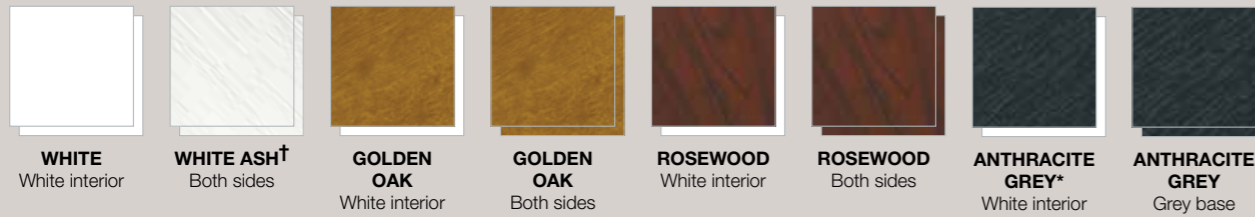

BLACK ASH* White interior
ANTHRACITE GREY* White interior
ANTHRACITE GREY SMOOTH* White interior
ANTHRACITE GREY Grey base

HARDWARE COLOURS

WHITE **BLACK** **SATIN SILVER** **SILVER GREY** **BRIGHT CHROME** **CHAMPAGNE**

ALUMINIUM BI-FOLD DOORS

WHITE Both sides
BLACK Both sides
ANTHRACITE GREY Both sides
ANTHRACITE GREY White interior

HARDWARE COLOURS

WHITE **BLACK** **ANTHRACITE GREY** **BRUSHED SATIN** **CHROME**

† Ovolo only *Chamfered only
 Note: Anthracite Grey with Grey base features cool colours foil

HARDWARE COLOURS

WHITE **BLACK** **ANTHRACITE GREY** **BRUSHED SATIN** **CHROME**

† Ovolo only *Chamfered only
 Note: Anthracite Grey with Grey base features cool colours foil

COLOUR YOUR WORLD

PATIO DOORS

Note: Grey base product features cool colours foil

HARDWARE COLOURS

PEACE OF MIND

Peace of mind

included as standard

10-years guarantee
on the window and
door profiles

5-years guarantee
on the glass

2-years guarantee
as a minimum
on hardware