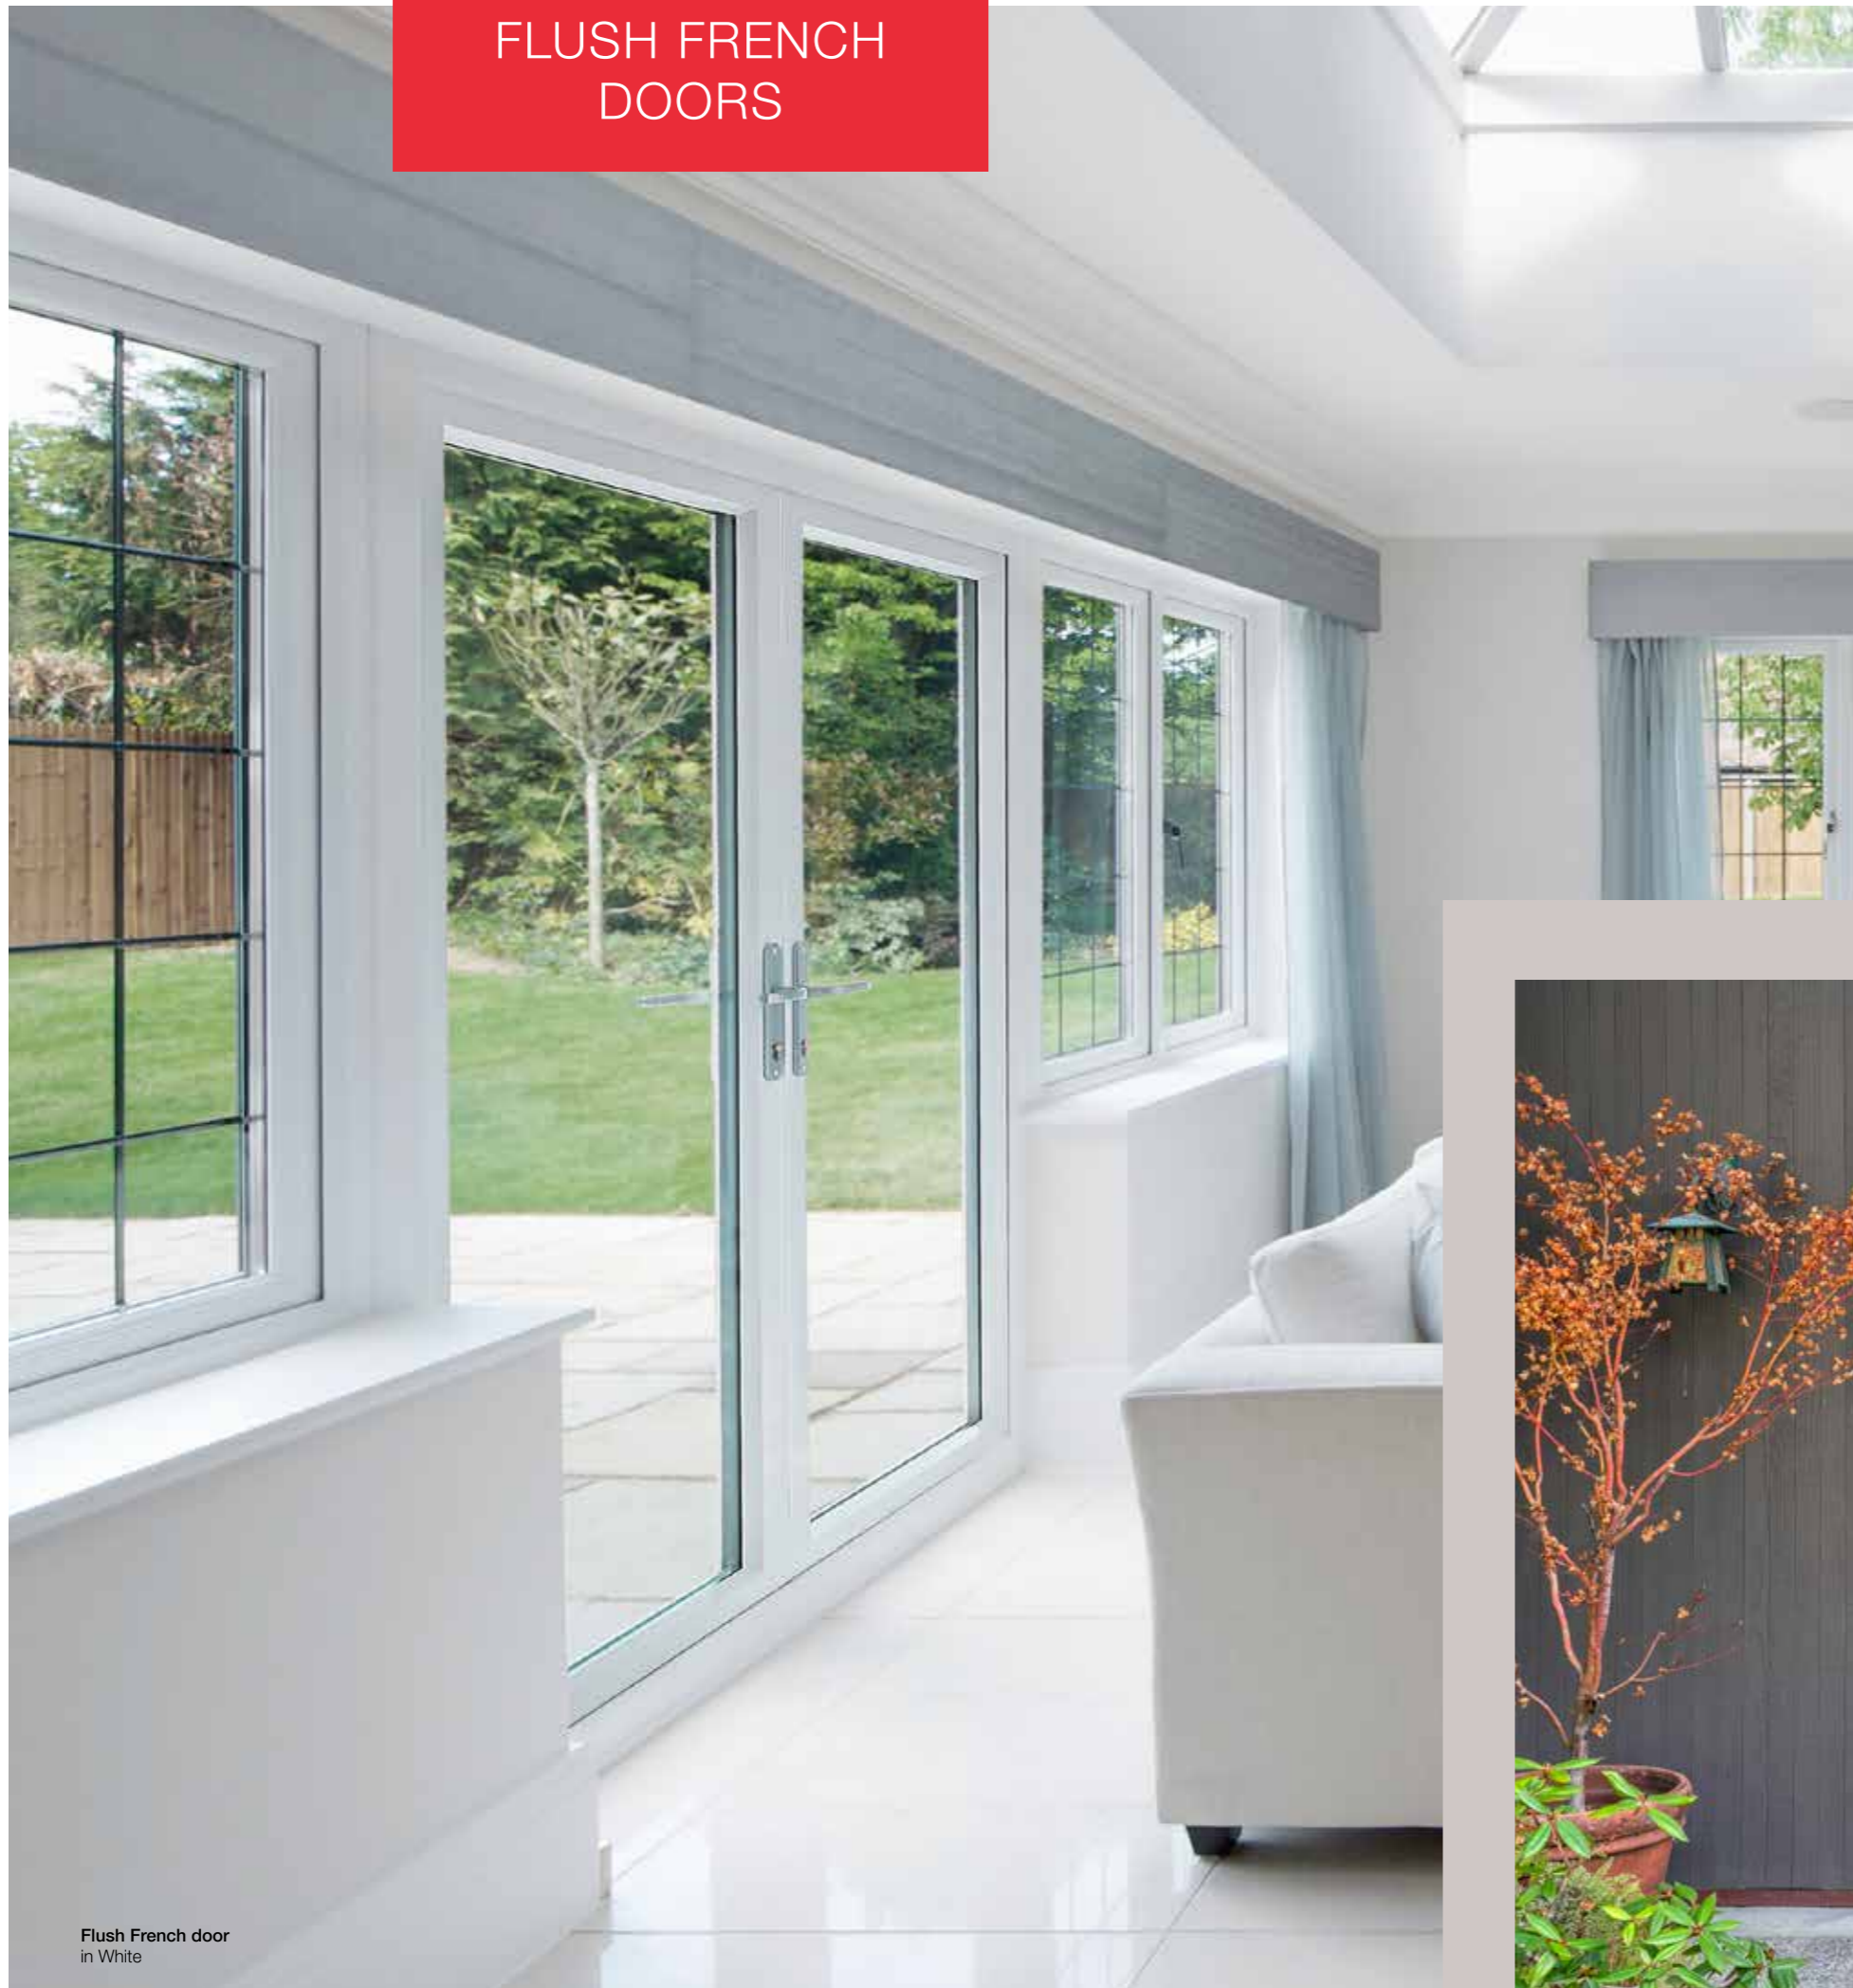

FLUSH FRENCH DOORS

Flush French door
in White

We have a style that's right for you

The flush option

Offering all the benefits of French doors, our flush option replicates a timber aesthetic giving a beautiful finish to any home without the need for regular maintenance. The design of our flush French door means it perfectly suits into traditional or more contemporary properties and the extensive range of colour options available allows you greater variety to reflect your personal style.