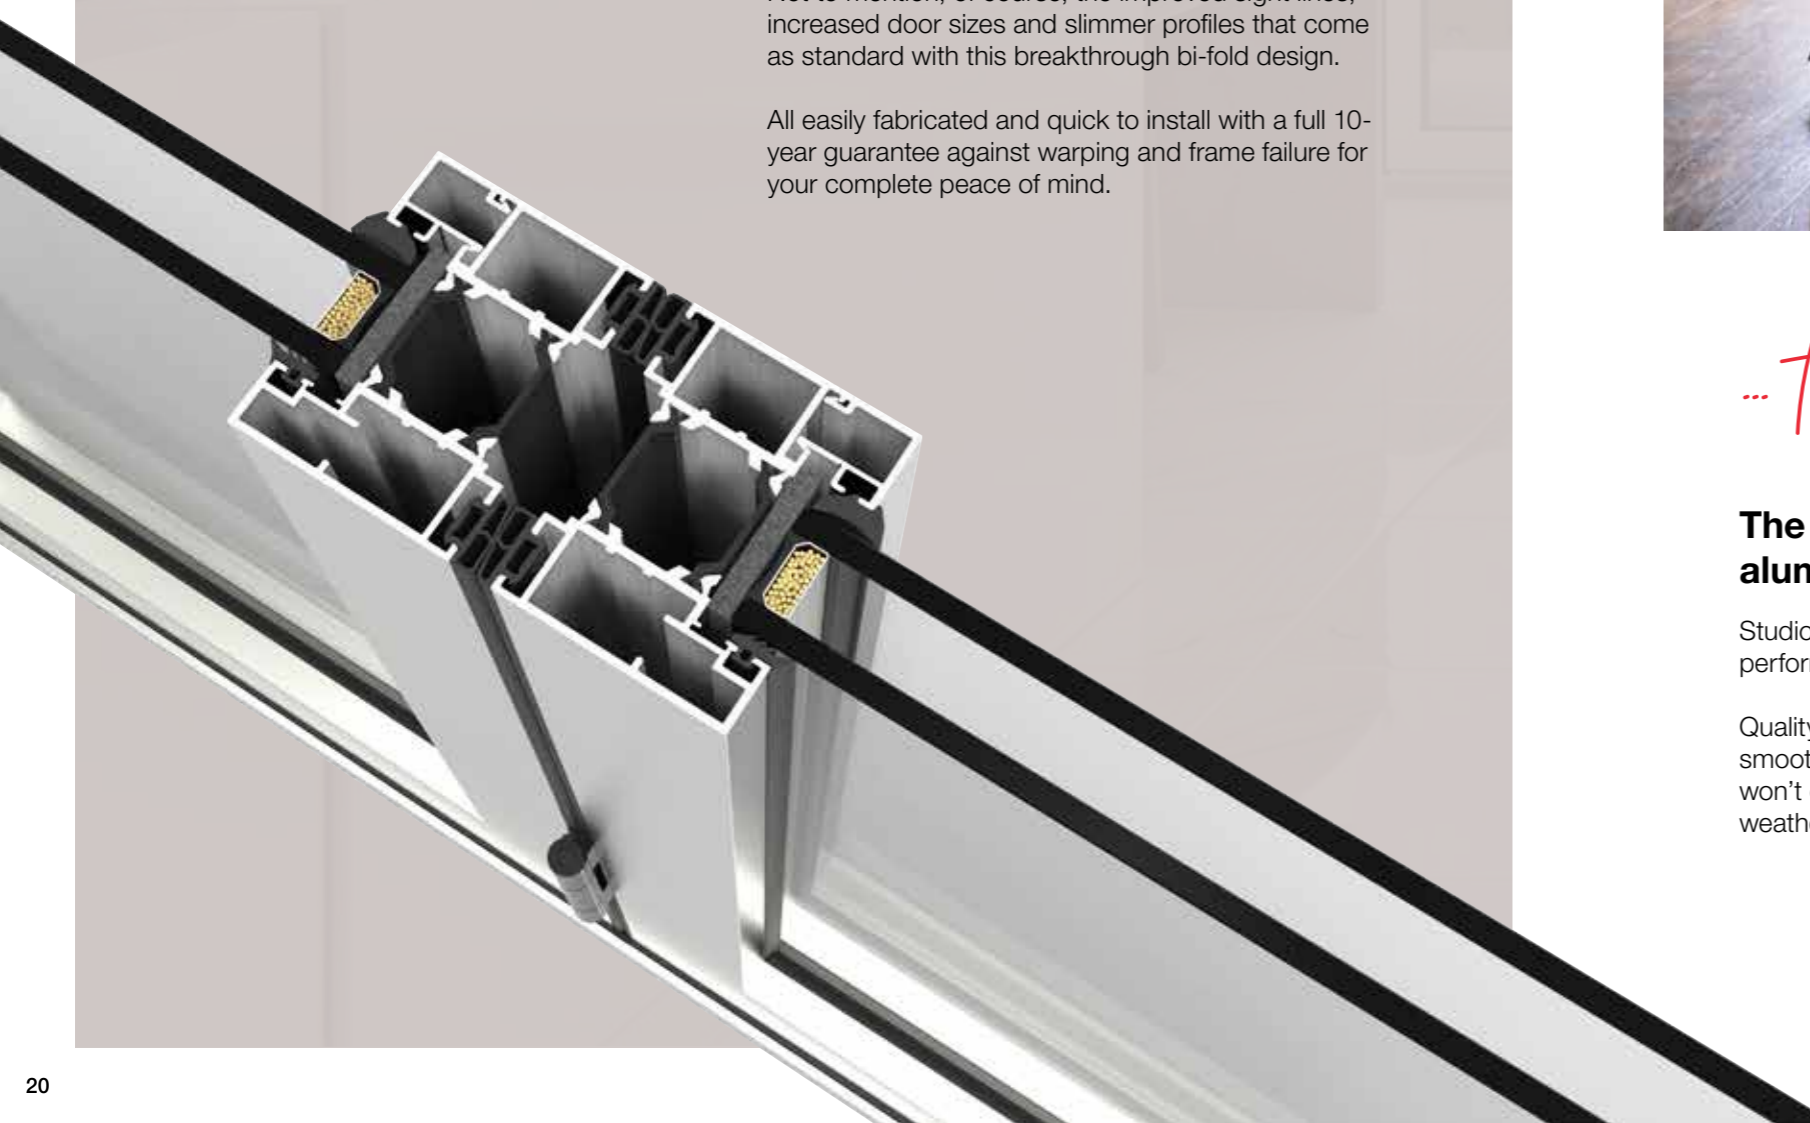

Not to mention, of course, the improved sight lines, increased door sizes and slimmer profiles that come as standard with this breakthrough bi-fold design.

All easily fabricated and quick to install with a full 10-year guarantee against warping and frame failure for your complete peace of mind.