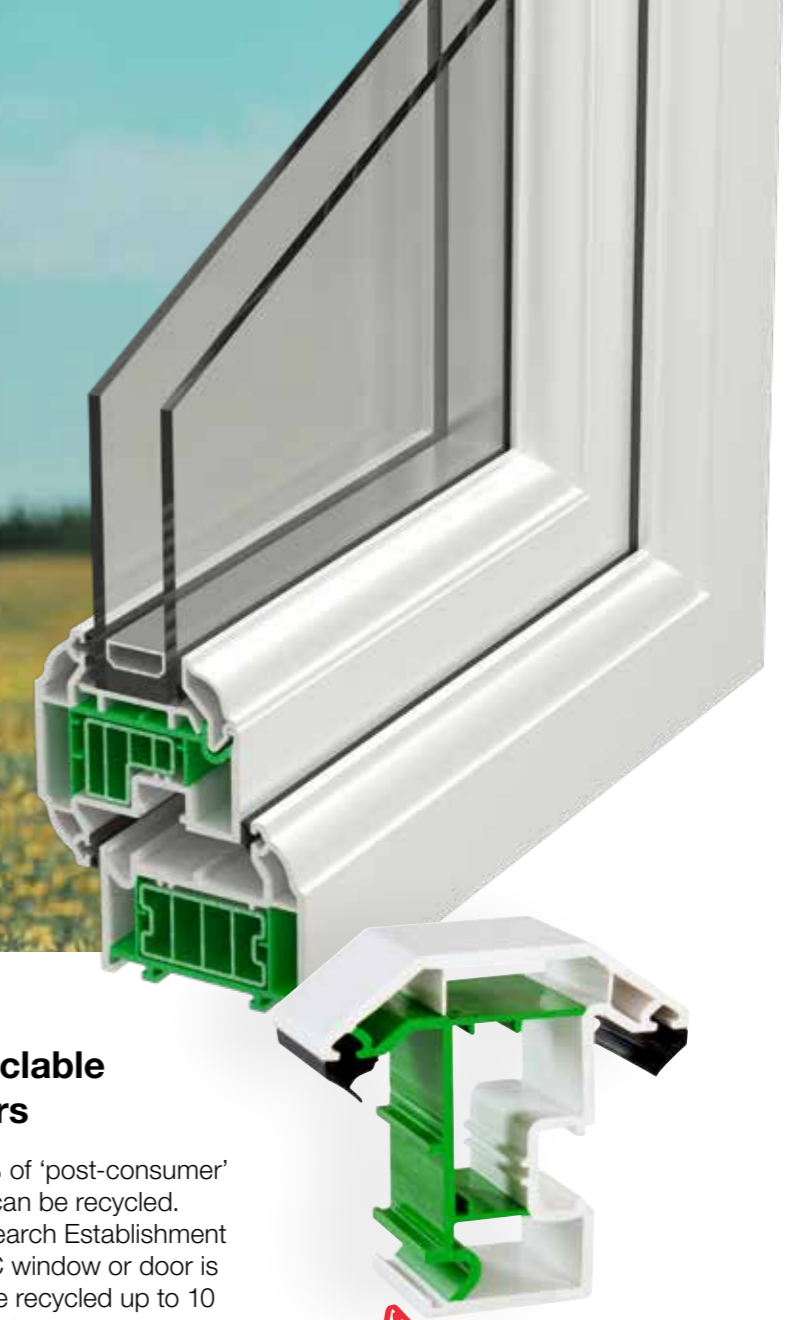

Reuseable and recyclable for hundreds of years

Research has shown that 95% of 'post-consumer' or end-of-life UPVC windows can be recycled. According to the Building Research Establishment (BRE), the life cycle for a UPVC window or door is up to 35 years and they can be recycled up to 10 times. This means UPVC has a life of 350 years of re-use with minimal impact on the environment.

Environmentally responsible component supplier

Our windows represent a genuine sustainable option. Not only because they help reduce CO₂ emissions, but also because UPVC is a fully recyclable material. Each year, tens of thousands of tonnes of UPVC are recycled, minimising impact on landfill waste sites.

*made with
recycled
content*

Coloured content shown for illustrative purposes.

Sustainability awards won by our
UPVC profiles partner Eurocell