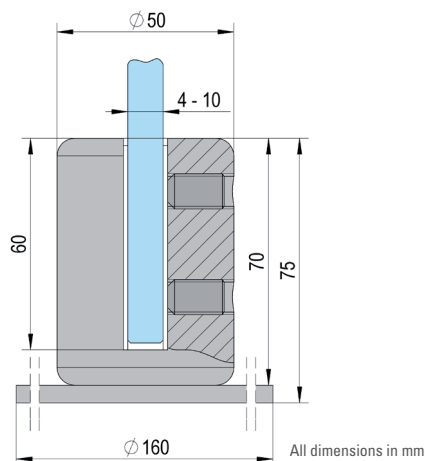

Creating safer spaces in the working environment

The screen holders with stand offer barrier protection from the direct aerosols associated with coughs and sneezes. Assembled and adjusted with just an Allen key, the screen holders are simple to set up and is designed for all clear sheet materials with a thickness of 4mm-10mm.

### VetroScreen Stand

- Freestanding powder-coated screen support
- Adjustable aluminium holders and steel base
- Suitable for panel materials with a thickness of 4mm - 10mm
- Supplied with four shims per screen holder

COLOUR	ART.-NO.	PACKAGING UNIT
grey (RAL 9006)	BO 5200192	2 pieces
black (RAL 9005)	BO 5200193	2 pieces
white (RAL 9010)	BO 5200195	2 pieces

Fast barrier protection

Screen holders with clamps offer barrier protection from the direct aerosols associated with coughs and sneezes. Assembled and adjusted with just an Allen key, the screen holders can be fitted to any horizontal surface from 18mm to 36mm thick.