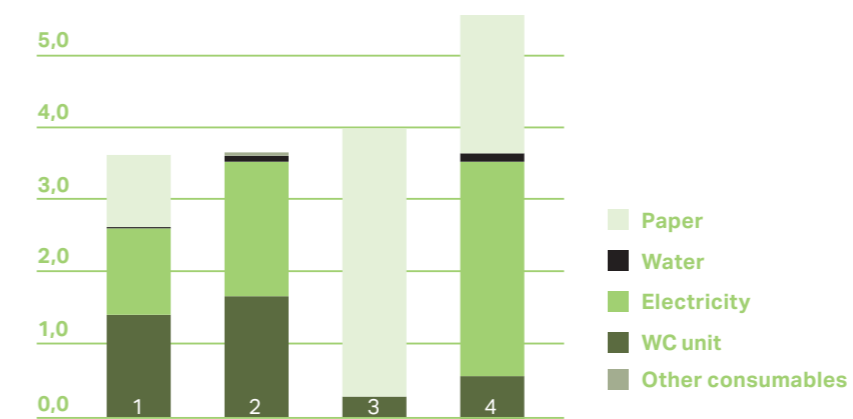

Geberit AquaClean Sela and 8000plus compared to a conventional WC plus toilet paper and a bidet.

- 1 Geberit AquaClean Sela
- 2 Geberit AquaClean 8000plus
- 3 WC plus toilet paper
- 4 Bidet

Your benefits. At a glance.

The high-quality shower toilets made by Geberit combine innovative technology and long-lasting quality and attractive designs.

By installing Geberit AquaClean, you will:

- → add an innovative product to your hotel design.
- → meet your guests' increasing hygiene requirements.
- → optimise the layout of your bathrooms.
- → stand out from your competitors.
- → make an investment that pays off in the long-term.

Perfect service

Comprehensive guarantees, support and servicing mean that the operation and maintenance of our shower toilets are guaranteed at all times:

- Technical advice and support at all levels.
- Comprehensive information and multilingual operating instructions for your guests.
- Wide range of training available for cleaners, building services and staff.
- Servicing packages tailored to your requirements.

BREEAM credits

As the leading and most widely used environmental assessment method for building, BREEAM (BRE Environmental Assessment Method) has fast become the measure of sustainability within the hotel world, giving designers and hoteliers alike the competitive edge within their field.

BREEAM looks at every aspect of a hotel building against a set of sustainable criteria and provides an overall score from Pass through to Outstanding. A key part of the assessment is water usage. Therefore, installing a Geberit AquaClean in conjunction with a Geberit low litre flushing concealed cistern will provide you with one of the quickest and easiest ways to achieve BREEAM second level credits. This coupled with the overall positive environmental impact of Geberit products means, your hotel will score highly for sustainability.

For further information about BREEAM points go to www.breeam.org