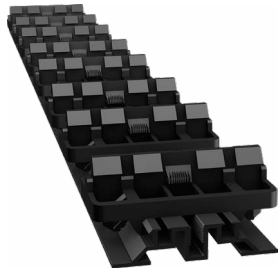

Cladding cont.

Flat Rail (64)

G-CR-1792
To fit 64mm cladding, L1960mm H18mm with clips, 6mm gaps