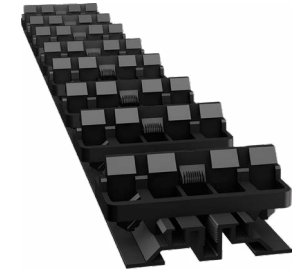

G-A-1473-I

Skirting rail for single boards

Grad Rails and Clips

Skirting cont.

Skirting Support 2

G-A-1474-I
Skirting rail for two boards

Skirting Support 3

G-A-1476-I
Skirting rail for three boards

Skirting Connection Plate

G-A-1504-I
Connection for skirting where unsupported boards come together at an angle

Cladding

Flat Rail (45)

G-CR-1799
To fit 45mm cladding, L1989mm H18mm with clips, 6mm gaps

Flat Rail (52)