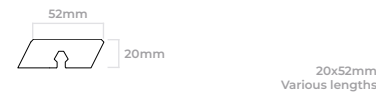

Thermo Pine Square

At Installation 6 months + 1 Year +

Thermo-treated Pine

Clear Grade
Flat Profile
15 Year Warranty
FSC Certified Product Available

Compatible rails:
Flat Rail (65)

Thermo Ash Rhomboid

At Installation 6 months + 2 Years +