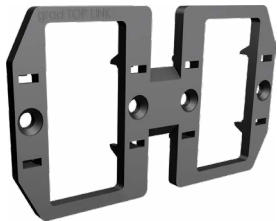

To fit 90mm wide decking,
L1984mm H18mm with clips

Flat Rail (120)

G-DCR-1185

To fit 120mm wide decking,
L1984mm H18mm with clips

PR 24 (90)

G-DR-2101

To fit 90mm wide decking,
L1984mm H30mm with clips

PR 24 (120)

G-DR-1191

To fit 120mm wide decking,
L1984mm H30mm with clips

PR 39 (120)

G-DR-1194

To fit 120mm wide decking,
L1984mm H45mm with clips

PR 56 (120)

G-DR-1197

To fit 120mm wide decking,
L1984mm H62mm with clips

Connectors

Top Link (120)

G-A-1488-I

Connector for joining two
rails & ensuring clips remain
perfectly spaced

Rail Connection Plate -
PR 39 & PR 56

G-A-1505-I

To connect rails where
angles are required
For PR 39 (120) & PR 56 (120) rails