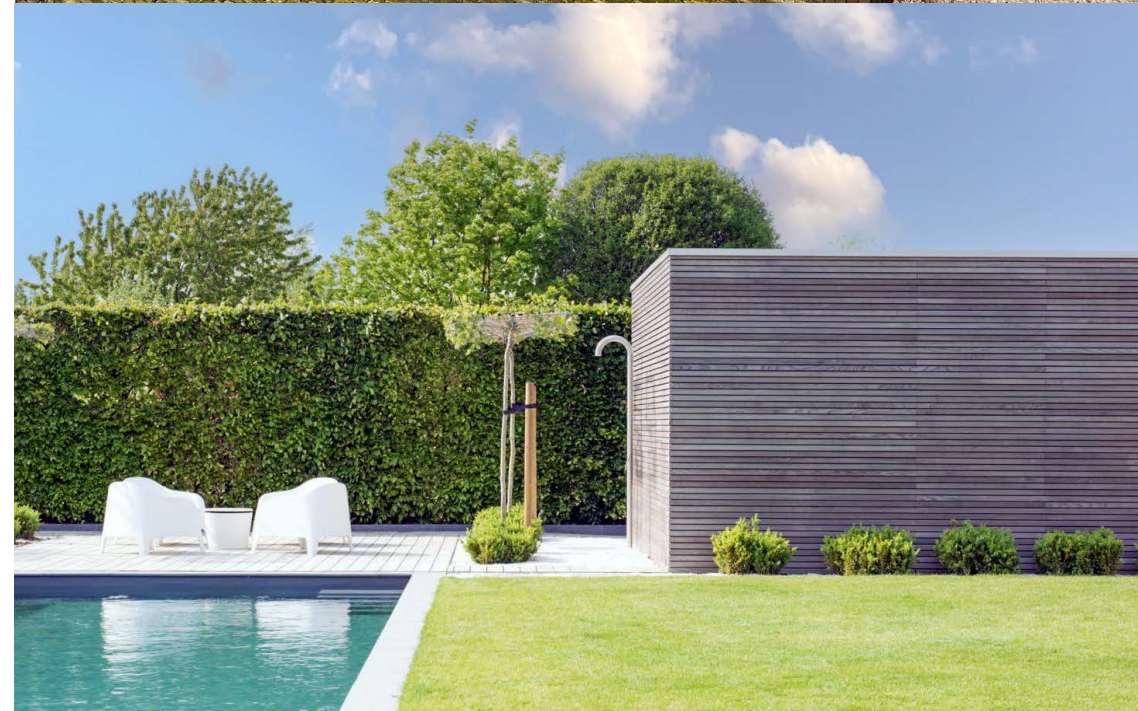

Cladding System

100% Invisible Fixing

Perfect Alignment & Gaps Between Boards

A Unique & Patented Screw-free System

Seamless cladding for walls, ceilings or any other flat surface.

A variety of timbers ready to attach to Grad rails.

Perfectly placed clips to suit board shape, width and configuration whether regular or Variclad.

Effortless installation.

Click here

Variclad Cladding

Variable widths to create a unique and eye-catching look