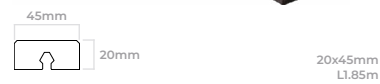

Bamboo X-treme 45

At Installation   6 months +   1 Year +

Thermo-treated Bamboo

G-C-2145-X

Clear Grade
Flat Profile
25 Year Warranty
B Fire-rated

Compatible rails:

Flat Rail (45)
Variclad 1