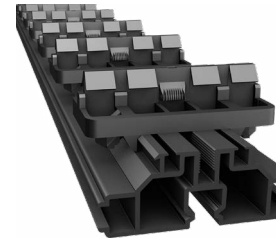

To fit 90mm wide decking,
L1984mm H18mm with clips

Flat Rail (120)

G-DCR-1185

To fit 120mm wide decking,
L1984mm H18mm with clips

PR 24 (90)

G-DR-2101

To fit 90mm wide decking,
L1984mm H30mm with clips

PR 24 (120)