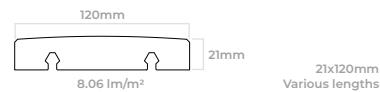

Kebony

At Installation   6 months +   2 Years +

Kebonized Radiata Pine

Clear Grade
Domed Profile
30 Year Warranty
FSC Certified Product Available

Compatible rails:

- PR 24 (120)
- PR 39 (120)
- PR 56 (120)
- Flat Rail (120)