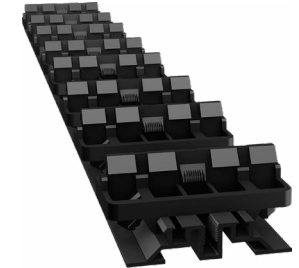

Flat Rail (90)

G-DCR-2100
To fit 90mm wide cladding, L1984mm H18mm with clips, 5mm gaps

Flat Rail (120)

G-DCR-1185
To fit 120mm cladding, L1984mm H18mm with clips, 6mm gaps

Flat Rail Variclad 1

G-CR-1903
To fit Variclad cladding, L1968mm H18mm with clips, 6mm gaps