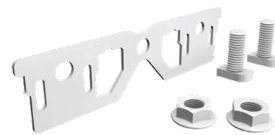

G-DR-1191

To fit 120mm wide decking,
L1984mm H30mm with clips

PR 39 (120)

G-DR-1194

To fit 120mm wide decking,
L1984mm H45mm with clips

PR 56 (120)

G-DR-1197

To fit 120mm wide decking,
L1984mm H62mm with clips

Connectors

Top Link (120)

G-A-1488-I

Connector for joining two
rails & ensuring clips remain
perfectly spaced

Rail Connection Plate -
PR 39 & PR 56

G-A-1505-I

To connect rails where
angles are required
For PR 39 (120) & PR 56 (120) rails

Rail Connection Plate -
PR 24

G-A-1506-I

To connect rails where angles
are required
For PR 24 (120) rails

Skirting

Top Cube

G-A-1498-I

Adjustable pedestal to be used
at the terrace edge

Skirting Support 1