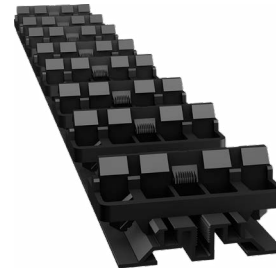

Skirting Connection Plate

G-A-1504-I
Connection for skirting where unsupported boards come together at an angle

Cladding

Flat Rail (45)

G-CR-1799
To fit 45mm cladding, L1989mm H18mm with clips, 6mm gaps

Flat Rail (52)

G-CR-1188
To fit 52mm cladding, L1960mm H18mm with clips, 4mm gaps

Cladding cont.

Flat Rail (64)

G-CR-1792
To fit 64mm cladding, L1960mm H18mm with clips, 6mm gaps

Flat Rail (65)

G-CR-1822
To fit 65mm cladding, L2001mm H18mm with clips, 4mm gaps

Flat Rail (90)

G-DCR-2100
To fit 90mm wide cladding, L1984mm H18mm with clips, 5mm gaps

Flat Rail (120)

G-DCR-1185
To fit 120mm cladding, L1984mm H18mm with clips, 6mm gaps

Flat Rail Variclad 1

G-CR-1903
To fit Variclad cladding, L1968mm H18mm with clips, 6mm gaps