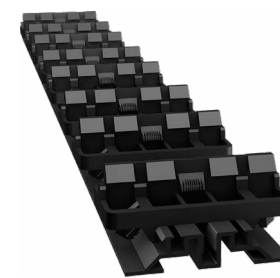

Connectors

Top Link (120)

G-A-1488-I

Connector for joining two
rails & ensuring clips remain
perfectly spaced

Rail Connection Plate -
PR 39 & PR 56

G-A-1505-I

To connect rails where
angles are required
For PR 39 (120) & PR 56 (120) rails

Rail Connection Plate -
PR 24

G-A-1506-I

To connect rails where angles
are required
For PR 24 (120) rails

Skirting

Top Cube

G-A-1498-I

Adjustable pedestal to be used
at the terrace edge

Skirting Support 1

G-A-1473-I

Skirting rail for single boards

Grad Rails and Clips

Skirting cont.

Skirting Support 2

G-A-1474-I
Skirting rail for two boards

Skirting Support 3

G-A-1476-I
Skirting rail for three boards

Skirting Connection Plate

G-A-1504-I
Connection for skirting where unsupported boards come together at an angle

Cladding

Flat Rail (45)

G-CR-1799
To fit 45mm cladding, L1989mm H18mm with clips, 6mm gaps

Flat Rail (52)