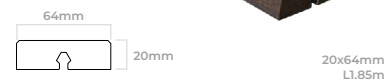

Bamboo X-treme 64

At Installation   6 months +   1 Year +

Thermo-treated Bamboo

G-C-2164-X

Clear Grade
Flat Profile
25 Year Warranty
B Fire-rated

Compatible rails:

Flat Rail (64)
Variclad 1