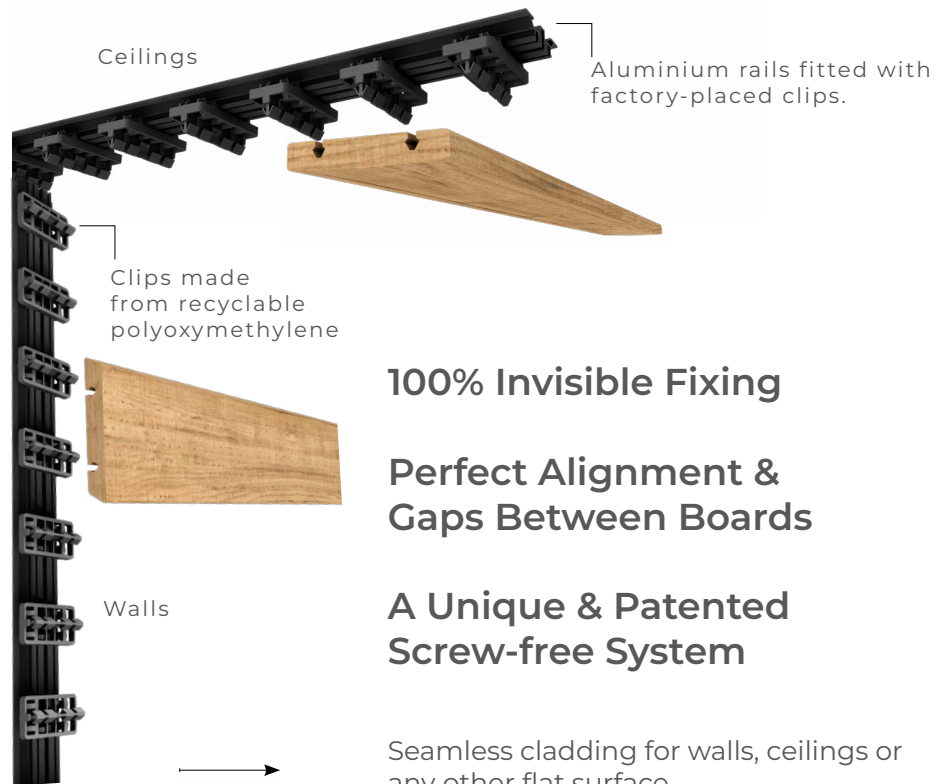

Cladding System

100% Invisible Fixing

Perfect Alignment & Gaps Between Boards

A Unique & Patented Screw-free System

Seamless cladding for walls, ceilings or any other flat surface.

A variety of timbers ready to attach to Grad rails.

Perfectly placed clips to suit board shape, width and configuration whether regular or Variclad.

Effortless installation.

Click here

Variclad Cladding

Variable widths to create a unique and eye-catching look

The Variclad system is compatible with three different sizes of Bamboo boards for use with Flat Rail Variclad 1.

**45mm, 64mm and 120mm
Bamboo X-treme**

Clipped on the same rail, for a durable design and easy installation.