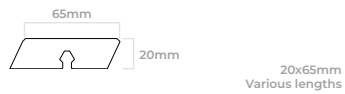

Grad Finishes

Cladding

Thermo Pine Rhomboid

At Installation   6 months +   1 Year +

Thermo-treated Pine

Clear Grade
Flat Profile
15 Year Warranty
FSC Certified Product Available

Compatible rails:
Flat Rail (65)