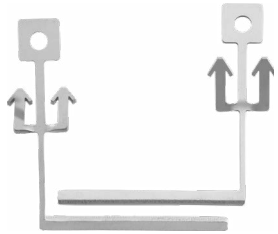

Accessories

Ancillary

Removal Keys