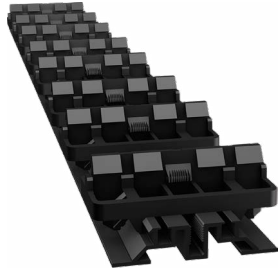

Cladding cont.

Thermo Iroko

Thermo Iroko
G-D-7030
Clear Grade Premium
Flat Profile
25 Year Warranty

Compatible rails:
Flat Rail (90)

Grad Rails and Clips

Decking

Flat Rail (90)

G-DCR-2100

To fit 90mm wide decking,
L1984mm H18mm with clips

Flat Rail (120)

G-DCR-1185

To fit 120mm wide decking,
L1984mm H18mm with clips

PR 24 (90)

G-DR-2101

To fit 90mm wide decking,
L1984mm H30mm with clips

PR 24 (120)