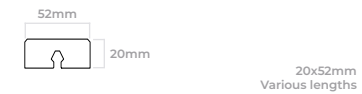

Thermo Ash Square

At Installation   6 months +   1 Year +

Thermo-treated Ash

Clear Grade
Flat Profile
20 Year Warranty
FSC Certified Product Available

Compatible rails:
Flat Rail (52)