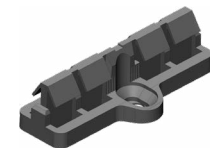

Packer Clip

G-A-1486-I
Packing clip for surface fixing boards when space is limited

Clip Without Stoppers

G-A-1487-I
Flat clip to be fitted to rail when unusual angles are required

Solo Clip

G-A-1703-I

Get in touch