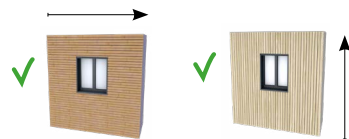

Spee Architecten