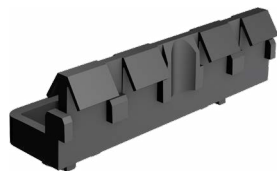

Removable Clip

G-A-1483-I
Individual clip to be fitted to rail as required - compatible with all rails

Half Clip

G-A-1485-I
Half-size clip to be fitted to rail as required or as an end clip - compatible with all rails