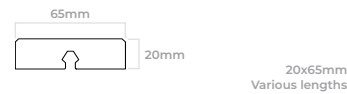

Thermo Pine Square

At Installation   6 months +   1 Year +

Thermo-treated Pine

Clear Grade
Flat Profile
15 Year Warranty
FSC Certified Product Available

Compatible rails:
Flat Rail (65)