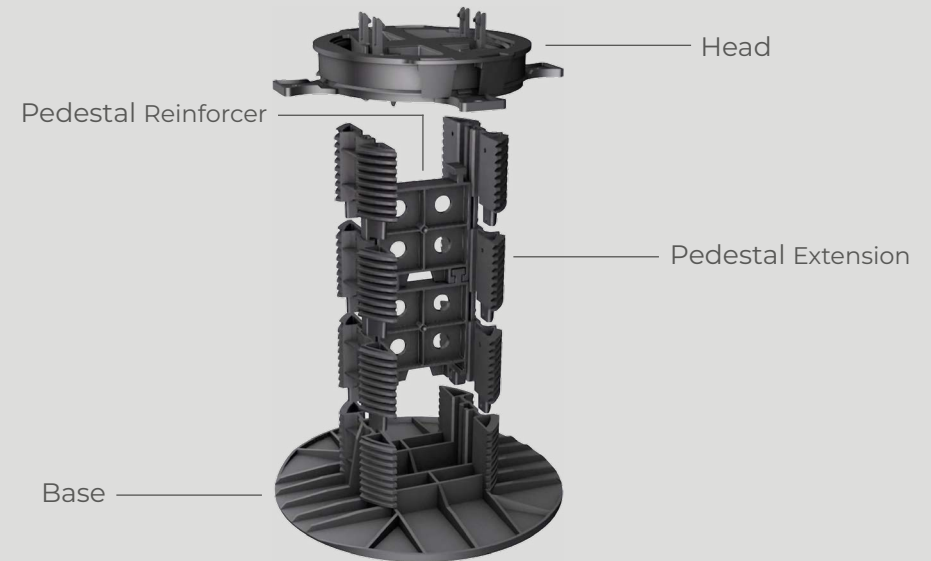

Code

Pedestal Configuration

G-P-35-55	Head, Base
G-P-56-100	Head, Base + 1x Pedestal Extension
G-P-101-145	Head, Base + 2x Pedestal Extensions
G-P-146-190	Head, Base + 3x Pedestal Extensions + 2x Pedestal Reinforcers
G-P-191-235	Head, Base + 4x Pedestal Extensions + 2x Pedestal Reinforcers
G-P-236-280	Head, Base + 5x Pedestal Extensions + 3x Pedestal Reinforcers
G-P-281-325	Head, Base + 6x Pedestal Extensions + 4x Pedestal Reinforcers
G-P-326-370	Head, Base + 7x Pedestal Extensions + 4x Pedestal Reinforcers