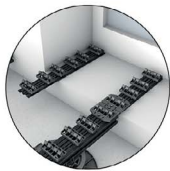

Decking System

The ultimate invisible-fix screw-free decking system

Aluminium
Rails with
Factory-placed
Clips