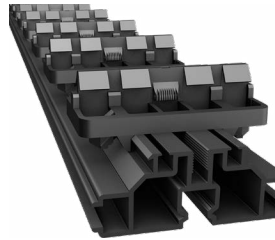

To fit 90mm wide decking,
L1984mm H18mm with clips

Flat Rail (120)

G-DCR-1185

To fit 120mm wide decking,
L1984mm H18mm with clips

PR 24 (90)

G-DR-2101

To fit 90mm wide decking,
L1984mm H30mm with clips

PR 24 (120)