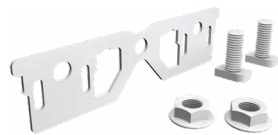

G-DR-1191

To fit 120mm wide decking,
L1984mm H30mm with clips

PR 39 (120)

G-DR-1194

To fit 120mm wide decking,
L1984mm H45mm with clips

PR 56 (120)

G-DR-1197

To fit 120mm wide decking,
L1984mm H62mm with clips

Connectors

Top Link (120)

G-A-1488-I

Connector for joining two
rails & ensuring clips remain
perfectly spaced

Rail Connection Plate -
PR 39 & PR 56

G-A-1505-I

To connect rails where
angles are required
For PR 39 (120) & PR 56 (120) rails

Rail Connection Plate -
PR 24

G-A-1506-I

To connect rails where angles
are required
For PR 24 (120) rails

Skirting

Top Cube

G-A-1498-I

Adjustable pedestal to be used
at the terrace edge

Skirting Support 1