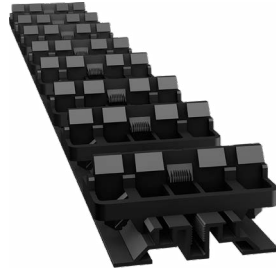

Cladding cont.

Thermo Iroko

Thermo Iroko
G-D-7030
Clear Grade Premium
Flat Profile
25 Year Warranty

Compatible rails:
Flat Rail (90)

Grad Rails and Clips

Decking

Flat Rail (90)

G-DCR-2100

To fit 90mm wide decking,
L1984mm H18mm with clips

Flat Rail (120)

G-DCR-1185

To fit 120mm wide decking,
L1984mm H18mm with clips

PR 24 (90)

G-DR-2101

To fit 90mm wide decking,
L1984mm H30mm with clips

PR 24 (120)