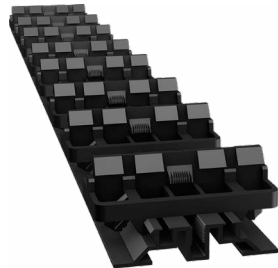

G-A-1473-I

Skirting rail for single boards

Grad Rails and Clips

Skirting cont.

Skirting Support 2

G-A-1474-I
Skirting rail for two boards

Skirting Support 3

G-A-1476-I
Skirting rail for three boards

Skirting Connection Plate

G-A-1504-I
Connection for skirting where unsupported boards come together at an angle

Cladding

Flat Rail (45)

G-CR-1799
To fit 45mm cladding, L1989mm H18mm with clips, 6mm gaps

Flat Rail (52)

G-CR-1188
To fit 52mm cladding, L1960mm H18mm with clips, 4mm gaps

Cladding cont.

Flat Rail (64)

G-CR-1792
To fit 64mm cladding, L1960mm H18mm with clips, 6mm gaps

Flat Rail (65)

G-CR-1822
To fit 65mm cladding, L2001mm H18mm with clips, 4mm gaps

Flat Rail (90)

G-DCR-2100
To fit 90mm wide cladding, L1984mm H18mm with clips, 5mm gaps

Flat Rail (120)

G-DCR-1185
To fit 120mm cladding, L1984mm H18mm with clips, 6mm gaps

Flat Rail Variclad 1

G-CR-1903
To fit Variclad cladding, L1968mm H18mm with clips, 6mm gaps