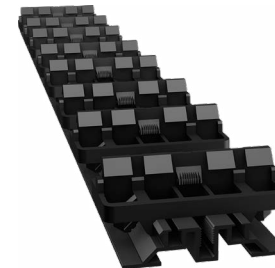

Skirting Connection Plate

G-A-1504-I
Connection for skirting where unsupported boards come together at an angle

Cladding

Flat Rail (45)

G-CR-1799
To fit 45mm cladding, L1989mm H18mm with clips, 6mm gaps

Flat Rail (52)

G-CR-1188
To fit 52mm cladding, L1960mm H18mm with clips, 4mm gaps

Cladding cont.

Flat Rail (64)

G-CR-1792
To fit 64mm cladding, L1960mm H18mm with clips, 6mm gaps

Flat Rail (65)

G-CR-1822
To fit 65mm cladding, L2001mm H18mm with clips, 4mm gaps

Flat Rail (90)

G-DCR-2100
To fit 90mm wide cladding, L1984mm H18mm with clips, 5mm gaps

Flat Rail (120)

G-DCR-1185
To fit 120mm cladding, L1984mm H18mm with clips, 6mm gaps

Flat Rail Variclad 1

G-CR-1903
To fit Variclad cladding, L1968mm H18mm with clips, 6mm gaps