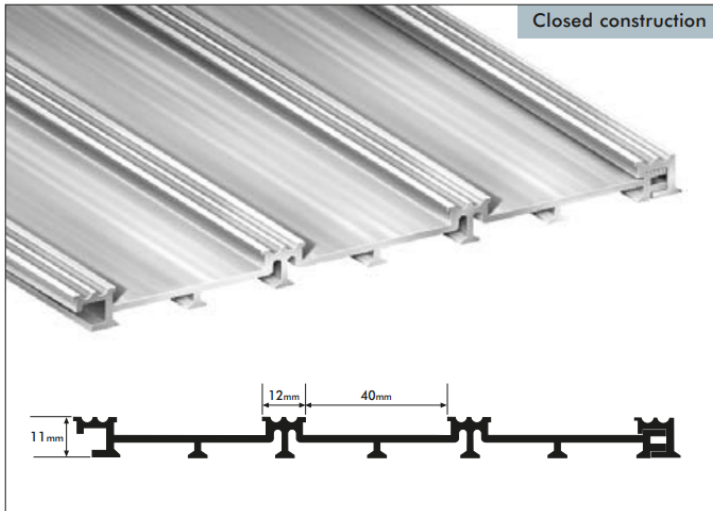

Grime Dirtcheck Aluminium Entrance Matting

Description

A matting consisting of strips of very heavy duty super absorbent 100% Econyl regenerated Nylon, UV and rot resistant carpeting with monofilaments and secured between rigid silver aluminium scraper bars. Designed for indoor use in shops, public buildings, schools, offices, hotels, leisure centres, train stations, bus stations and hospitals.

The matting can be supplied in virtually any size or shape but, for reasons of safe handling, it is recommended that mat sections, which can be butted together, do not exceed 2m².

The Panels interconnect on the front and back panel, the panels on the left to right can make up required by butting panels side by side. The Jaymart system allows for perfect rib alignment without the need for T Bars.

Grime Dirtcheck is 14 mm thick and available in colours detailed below. either in single or combined colours.

Consult Jaymart Rubber & Plastics Ltd technical literature for details of the finishes available.

Jaymart Rubber & Plastics Ltd can also provide a design and specification service and it is recommended that they be consulted early in the design process.

Proudly Manufactured in The UK

100% Econyl Recycled Nylon Yarn

100% Recycled Aluminium

Alligator Dirtcheck Complies with BS 8300 - 2:2018 for an inclusive and accessible environment

Wheel Chair Friendly

14mm
Gauge