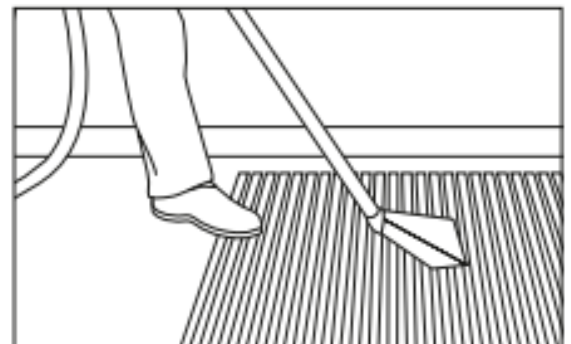

Periodic maintenance

Best results can be achieved by the periodic use of a spray extraction carpet cleaning machine.

The use of a mild detergent (neutral pH) cleaning solution in the carpet cleaning machine should loosen ingrained soiling and aid the removal of oils and grease. More stubborn stains should be treated a solvent-based spot remover prior to re-cleaning with the detergent solution.

Chewing Gum can be removed by freeze spraying or with a proprietary chewing gum remover and then scraped or combed out of the matting carpet pile. This should be done before the full cleaning process is started.

Grime Dirtcheck mats have replaceable Econyl 100% recycled Nylon inserts with monofilament brushes (Dirtcheck)

Depending on the regularity of maintenance and the volume of foot traffic, the strips may require replacement at infrequent intervals.

Replacement Econyl 100% recycled Nylon inserts (Dirtcheck) may be obtained from **Jaymart Rubber & Plastics Ltd.**