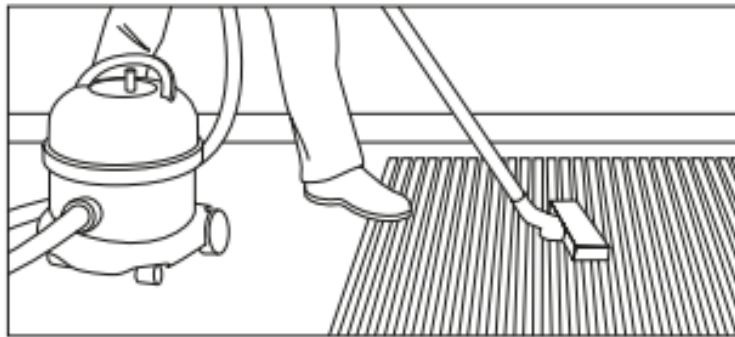

Grime Dirtcheck Cleaning & Maintenance

Cleaning and Maintenance Guide

Grime Dirtcheck entrance mats are designed to prevent the foot borne ingress of dirt and moisture into a building.

The aluminum ribs of the mat scrape dirt from shoe soles, whilst the Dirtcheck Econyl recycled Nylon inserts with monofilament brushes offer brushing action/ resistance and absorb moisture. The inserts are quick drying thus making a more effective entrance matting system.

Daily Cleaning

Regular maintenance is vital to ensure that **Grime Dirtcheck** remains effective.

Normal daily soiling can be dealt with using a suction vacuum cleaner. A 2000-Watt model will give better results than a lower powered model. The use of rubber bladed wet floor tool attachment should increase the effectiveness of the cleaning.