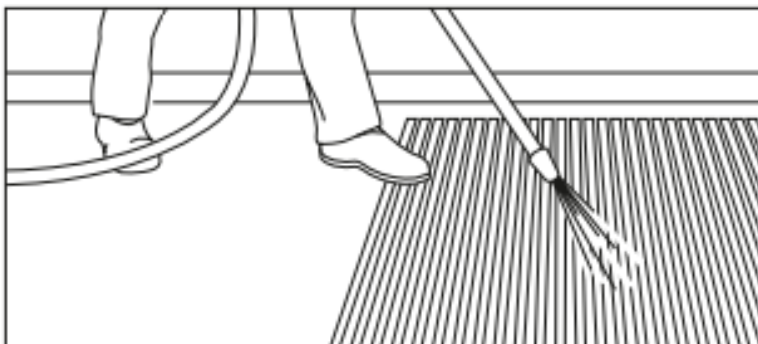

Periodic maintenance

Best results can be achieved by the periodic use of a spray extraction carpet cleaning machine.

The use of a mild detergent (neutral pH) cleaning solution in the carpet cleaning machine should loosen ingrained soiling and aid the removal of oils and grease. More stubborn stains should be treated a solvent-based spot remover prior to re-cleaning with the detergent solution.

Chewing Gum can be removed by freeze spraying or with a proprietary chewing gum remover and then scraped or combed out of the matting carpet pile. This should be done before the full cleaning process is started.

Grime Dirtcheck mats have replaceable Econyl 100% recycled Nylon inserts with monofilament brushes (Dirtcheck)

Depending on the regularity of maintenance and the volume of foot traffic, the strips may require replacement at infrequent intervals.

Replacement Econyl 100% recycled Nylon inserts (Dirtcheck) may be obtained from **Jaymart Rubber & Plastics Ltd.**