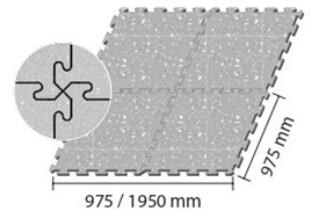

Technical Specifications

Product

SBR and Natural Rubber Tiles

Weight

6mm 8.0kg per m²

8mm 11.4kg per m²

15mm 21.2kg per m²

Fire Classification

Bfl-s1

Standard Dimensions

975,mm x 975mm

Application Areas

Crossfit, Free weight training and weightlifting

Info

Further Technical Information is available on request