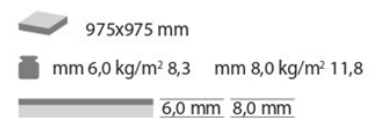

Technical Specifications

Product

SBR and Natural Rubber Tiles

Weight

6mm 8.0kg per m²

8mm 11.4kg per m²

15mm 21.2kg per m²

Fire Classification

Bfl-s1

Standard Dimensions

975,mm x 975mm

Application Areas

Crossfit, Free weight training and weightlifting

Info

Further Technical Information is available on request