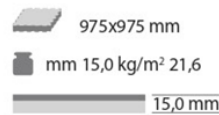

Technical Specifications

Product

SBR and Natural Rubber Tiles

Weight

6mm 8.0kg per m²

8mm 11.4kg per m²

15mm 21.2kg per m²

Fire Classification

Bfl-s1

Standard Dimensions

975,mm x 975mm

Application Areas

Crossfit, Free weight training and weightlifting

Info

Further Technical Information is available on request