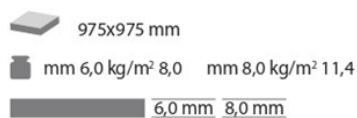

Technical Specifications

Product

SBR and Natural Rubber Tiles

Weight

6mm 8.0kg per m²

8mm 11.4kg per m²

15mm 21.2kg per m²

Fire Classification

Bfl-s1

Standard Dimensions

975,mm x 975mm

Application Areas

Crossfit, Free weight training and weightlifting

Info

Further Technical Information is available on request