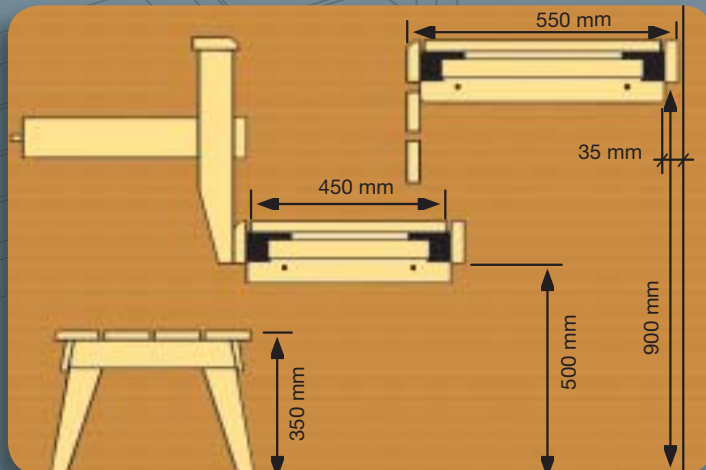

HELO DECO Standard Interior Solution

HELO
DECO

Helo Deco top quality bench system may also be taken in handy prefabricated units. Made in smooth Alder to three standard

lengths - 1600 mm, 1800 mm and 2100 mm - they may be easily trimmed to exact size as required.

The finished benches are easy to install.

Lift-out bench sections simplify sauna cleaning.