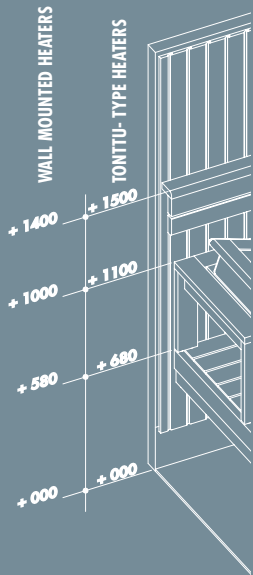

Heló Deco Flex materials

Heló Deco Flex products are offered in a selection of specialist wood finishes: Aspen, heat-treated Aspen, Alder, Red Cedar, Spanish Cedar and Mahogany.

These contrasting woods may be blended to create stunning sauna designs!

Actual colours may differ from photo.