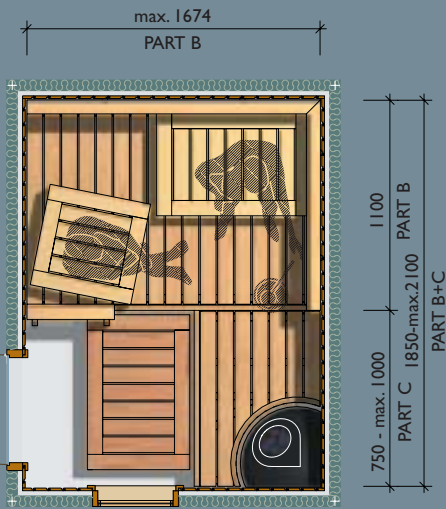

Heló Deco Flex materials

Heló Deco Flex products are offered in a selection of specialist wood finishes: Aspen, heat-treated Aspen, Alder, Red Cedar, Spanish Cedar and Mahogany.

These contrasting woods may be blended to create stunning sauna designs!

Actual colours may differ from photo.