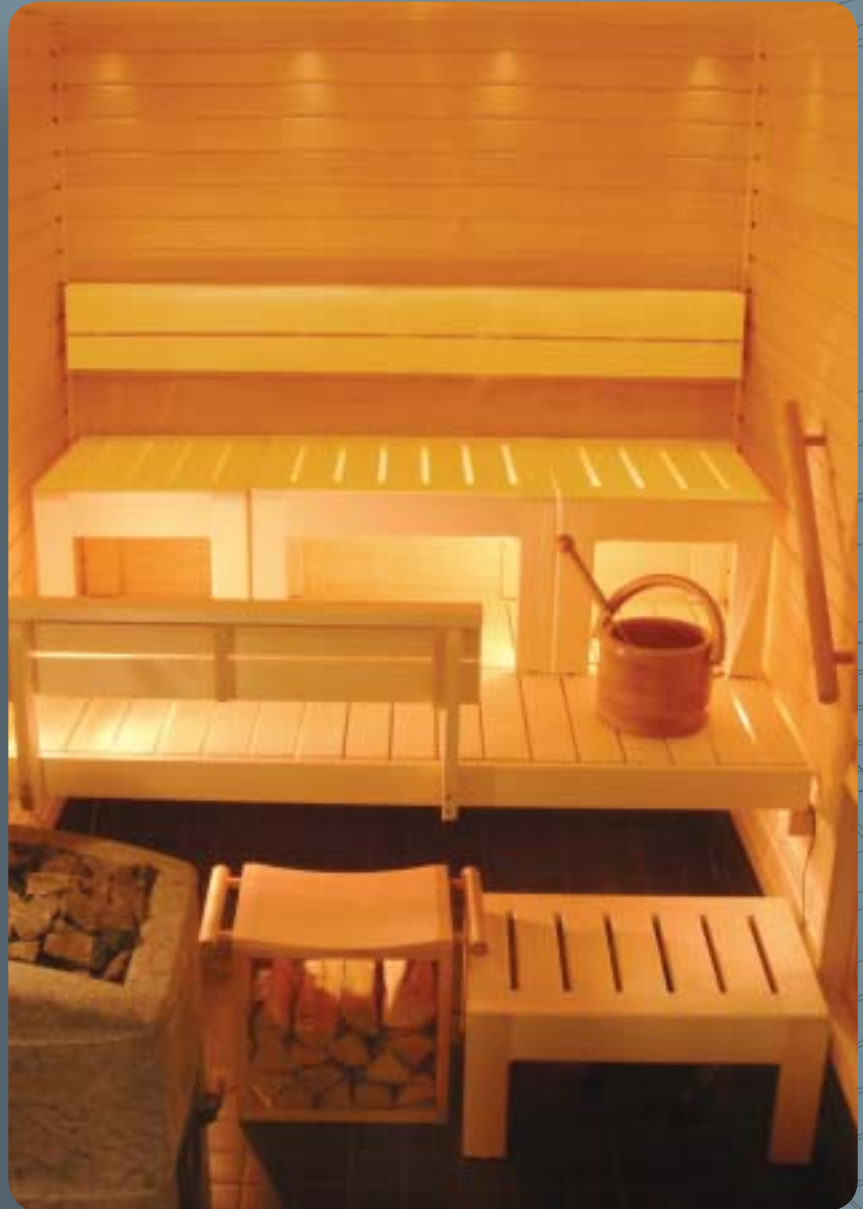

For more information on Helo visit www.barbourproductsearch.info

HELO DECO
Sauna Interior Solutions

Saunatec

Saunatec Group Ltd
P.O. Box 15
FIN-10901 Hanko

info@saunatec.fi
www.saunatec.fi