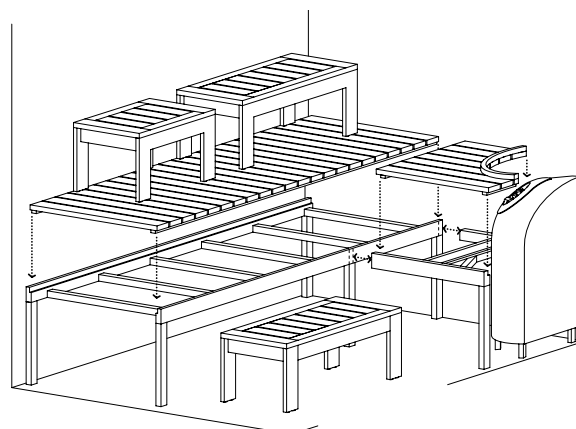

Technical details

Doors

Door	Opening	Frame size	Frame	Colour of glass	Door handle
L07	700x1900	690x1890	Pine	Bronze	Pine
L07	700x1900	690x1890	Pine	Grey	Pine
L08	800x1900	790x1890	Pine	Bronze	Pine
L08	800x1900	790x1890	Pine	Grey	Pine
L09	900x1900	890x1890	Pine	Bronze	Pine
L09	900x1900	890x1890	Pine	Grey	Pine

Door	Opening	Frame size	Frame	Colour of glass	Door handle
L07	700x1900	690x1890	Alder	Frost	Design, alder
L07	700x1900	690x1890	Alder	Blue	Design, alder
L08	800x1900	790x1890	Alder	Frost	Design, alder
L08	800x1900	790x1890	Alder	Blue	Design, alder
L09	900x1900	890x1890	Alder	Frost	Design, alder
L09	900x1900	890x1890	Alder	Blue	Design, alder

Windows

Window element	Size	Frame	Colour
W 1	490X880	Alder	Frost
W 1	490X880	Alder	Blue
W 2	490X1860	Alder	Frost
W 2	490X1860	Alder	Blue