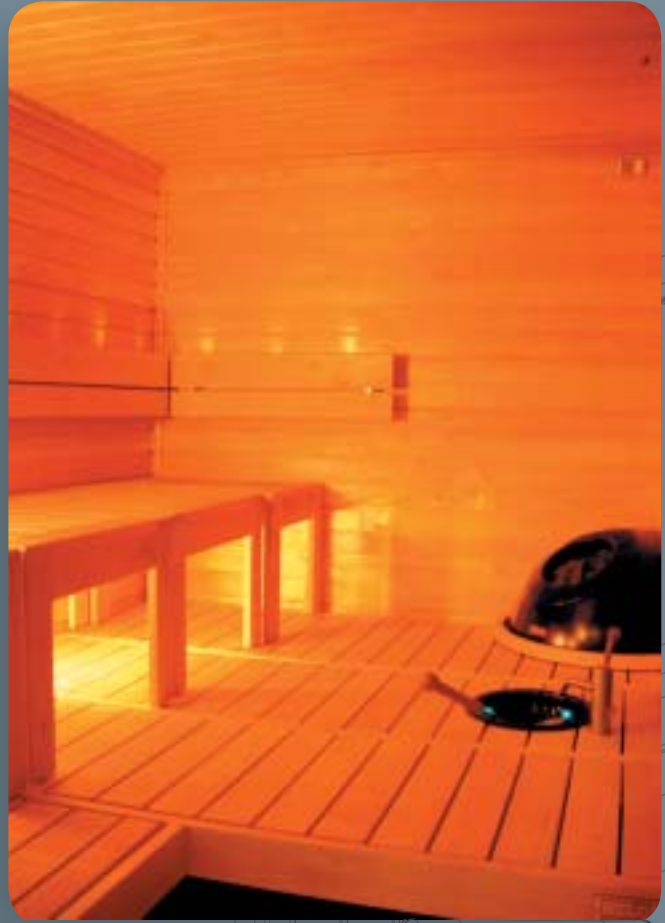

HELO DECO Sauna Interior Products

Saunatec is renowned worldwide for the high quality and innovation of its sauna and steam products. Now, joining the current product range, Deco Sauna Interior

Solutions represent the cutting edge in sauna design and technology.

Working with famous Finnish designers and architects, Saunatec has created a new concept - retaining the best traditions of Finnish sauna bathing combined with a fresh,

streamlined appearance, representing the very best of today's Scandinavian design.

Exotic woods, sturdy construction and precision finishing - all features that set Deco apart and guarantee a sauna, which is exciting and different. Deco's unique interior solution with smooth "decking", allows the neat, safe integration of latest designer heaters, Saunatonnttu, Pikkutonttu and Cava.