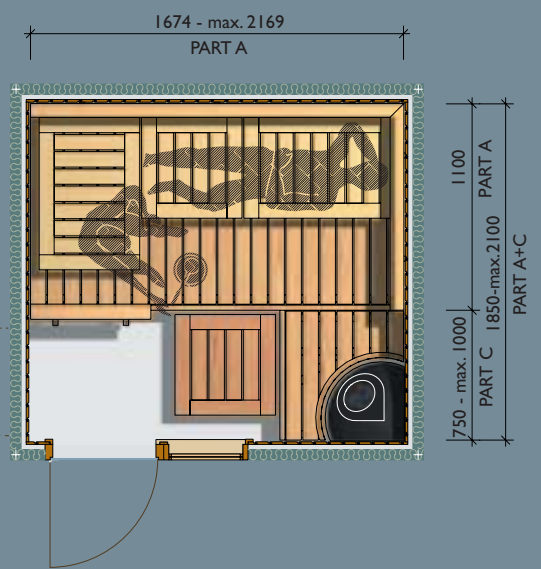

Heló Deco Flex materials

Heló Deco Flex products are offered in a selection of specialist wood finishes: Aspen, heat-treated Aspen, Alder, Red Cedar, Spanish Cedar and Mahogany.

These contrasting woods may be blended to create stunning sauna designs!

Actual colours may differ from photo.