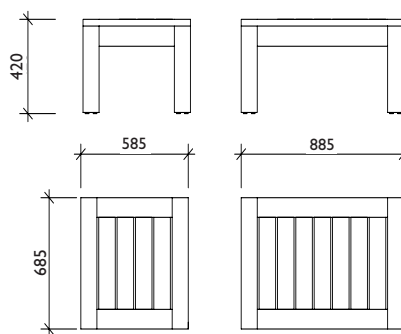

HELO
DECO

Helo Deco top quality bench system may also be taken in handy prefabricated units. Made in smooth Alder to three standard

lengths - 1600 mm, 1800 mm and 2100 mm - they may be easily trimmed to exact size as required.

Door	Opening	Frame size	Frame	Colour of glass	Door handle
L07	700x1900	690x1890	Alder	Frost	Design, alder
L07	700x1900	690x1890	Alder	Blue	Design, alder
L08	800x1900	790x1890	Alder	Frost	Design, alder
L08	800x1900	790x1890	Alder	Blue	Design, alder
L09	900x1900	890x1890	Alder	Frost	Design, alder
L09	900x1900	890x1890	Alder	Blue	Design, alder

Windows

Window element	Size	Frame	Colour
W 1	490X880	Alder	Frost
W 1	490X880	Alder	Blue
W 2	490X1860	Alder	Frost
W 2	490X1860	Alder	Blue

Water Bowl

Colours: sand blasted clear / blue

Handrail

Head / backrest

Stools

All measures are in mm