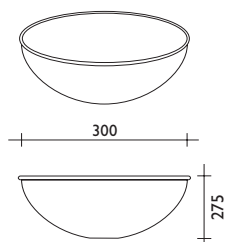

Window 1860
Frame: alder
Colour: frost

Window 880
Frame: alder
Colour: frost

Window 1860
Frame: alder
Colour: blue

Window 880
Frame: alder
Colour: blue

Helo Deco design door handle

Technical details

Doors

Door	Opening	Frame size	Frame	Colour of glass	Door handle
L07	700x1900	690x1890	Pine	Bronze	Pine
L07	700x1900	690x1890	Pine	Grey	Pine
L08	800x1900	790x1890	Pine	Bronze	Pine
L08	800x1900	790x1890	Pine	Grey	Pine
L09	900x1900	890x1890	Pine	Bronze	Pine
L09	900x1900	890x1890	Pine	Grey	Pine

Door	Opening	Frame size	Frame	Colour of glass	Door handle
L07	700x1900	690x1890	Alder	Frost	Design, alder
L07	700x1900	690x1890	Alder	Blue	Design, alder
L08	800x1900	790x1890	Alder	Frost	Design, alder
L08	800x1900	790x1890	Alder	Blue	Design, alder
L09	900x1900	890x1890	Alder	Frost	Design, alder
L09	900x1900	890x1890	Alder	Blue	Design, alder

Windows

Window element	Size	Frame	Colour
W 1	490X880	Alder	Frost
W 1	490X880	Alder	Blue
W 2	490X1860	Alder	Frost
W 2	490X1860	Alder	Blue

Water Bowl

Colours: sand blasted clear / blue

Handrail

Head / backrest

Stools

All measures are in mm