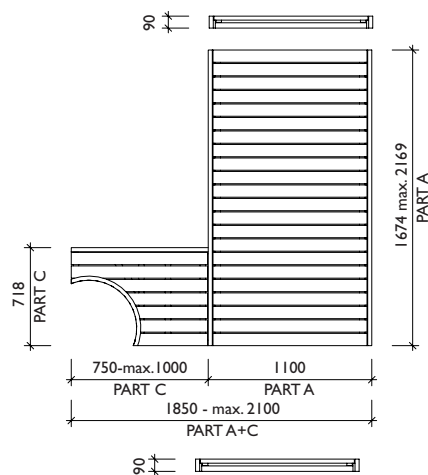

Technical details

Doors

Door	Opening	Frame size	Frame	Colour of glass	Door handle
L07	700x1900	690x1890	Pine	Bronze	Pine
L07	700x1900	690x1890	Pine	Grey	Pine
L08	800x1900	790x1890	Pine	Bronze	Pine
L08	800x1900	790x1890	Pine	Grey	Pine
L09	900x1900	890x1890	Pine	Bronze	Pine
L09	900x1900	890x1890	Pine	Grey	Pine

Door	Opening	Frame size	Frame	Colour of glass	Door handle
L07	700x1900	690x1890	Alder	Frost	Design, alder
L07	700x1900	690x1890	Alder	Blue	Design, alder
L08	800x1900	790x1890	Alder	Frost	Design, alder
L08	800x1900	790x1890	Alder	Blue	Design, alder
L09	900x1900	890x1890	Alder	Frost	Design, alder
L09	900x1900	890x1890	Alder	Blue	Design, alder

Windows

Window element	Size	Frame	Colour
W 1	490X880	Alder	Frost
W 1	490X880	Alder	Blue
W 2	490X1860	Alder	Frost
W 2	490X1860	Alder	Blue