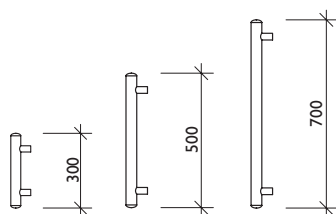

Door	Opening	Frame size	Frame	Colour of glass	Door handle
L07	700x1900	690x1890	Alder	Frost	Design, alder
L07	700x1900	690x1890	Alder	Blue	Design, alder
L08	800x1900	790x1890	Alder	Frost	Design, alder
L08	800x1900	790x1890	Alder	Blue	Design, alder
L09	900x1900	890x1890	Alder	Frost	Design, alder
L09	900x1900	890x1890	Alder	Blue	Design, alder

Windows

Window element	Size	Frame	Colour
W 1	490X880	Alder	Frost
W 1	490X880	Alder	Blue
W 2	490X1860	Alder	Frost
W 2	490X1860	Alder	Blue

Water Bowl

Colours: sand blasted clear / blue

Handrail

Head / backrest

Stools

All measures are in mm