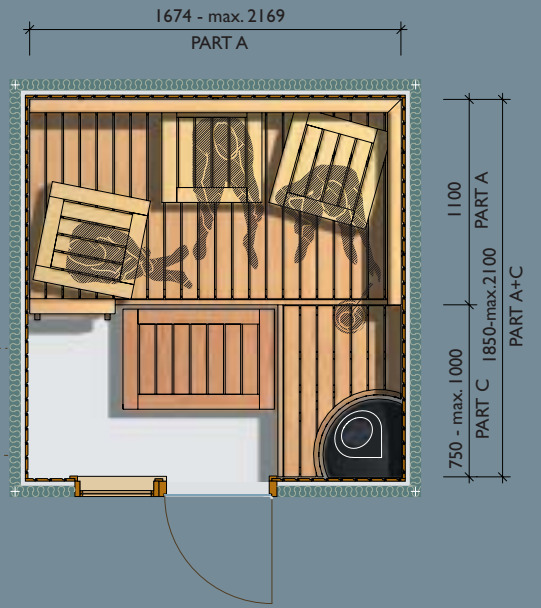

Heló Deco Flex materials

Heló Deco Flex products are offered in a selection of specialist wood finishes: Aspen, heat-treated Aspen, Alder, Red Cedar, Spanish Cedar and Mahogany.

These contrasting woods may be blended to create stunning sauna designs!

Actual colours may differ from photo.