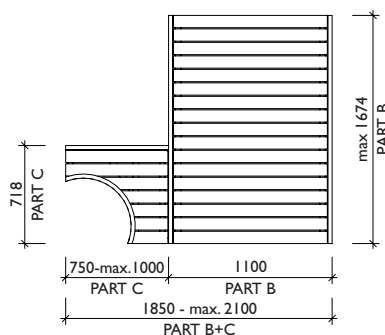

Door	Opening	Frame size	Frame	Colour of glass	Door handle
L07	700x1900	690x1890	Alder	Frost	Design, alder
L07	700x1900	690x1890	Alder	Blue	Design, alder
L08	800x1900	790x1890	Alder	Frost	Design, alder
L08	800x1900	790x1890	Alder	Blue	Design, alder
L09	900x1900	890x1890	Alder	Frost	Design, alder
L09	900x1900	890x1890	Alder	Blue	Design, alder

Windows

Window element	Size	Frame	Colour
W 1	490X880	Alder	Frost
W 1	490X880	Alder	Blue
W 2	490X1860	Alder	Frost
W 2	490X1860	Alder	Blue

Water Bowl

Colours: sand blasted clear / blue

Handrail

Head / backrest

Stools

All measures are in mm