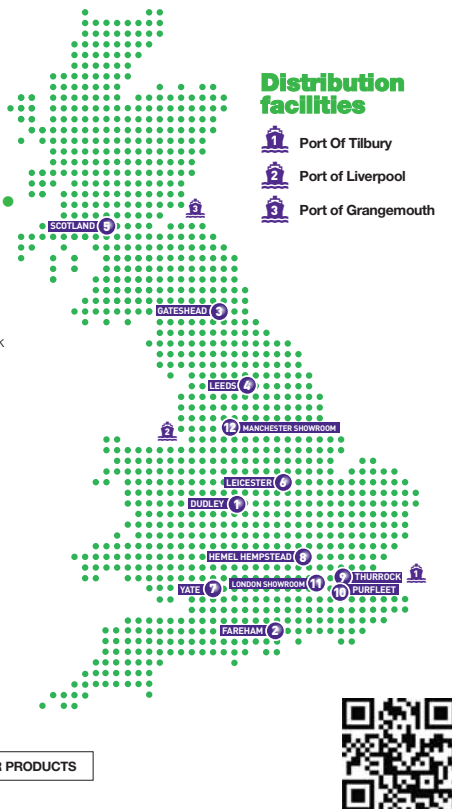

Distribution facilities

Port Of Tilbury

Port of Liverpool

Port of Grangemouth

KEY: ●● PANEL PRODUCTS ●●● TIMBER PRODUCTS

Call **0116 257 3415**
email marketing@lathams.co.uk
or visit www.lathamtimber.co.uk