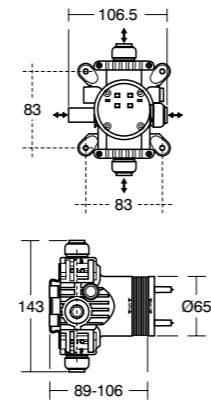

Model	Ref.	Price
Built-in universal unit	A1501NU	£137.62

- Flush-mounted installation for pre-installation before tiling with plaster protective cover, flushing device, sealing felt
- High pressure (minimum 1 bar)