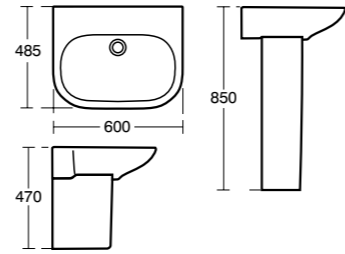

SOFTMOOD

Softmood Washbasin 60cm

Model	Ref.	Price
One tap hole	T055401	£191.58
Full pedestal	T422001	£103.16
Semi-pedestal	T422101	£110.53
Chrome bottle trap	E0079AA	£133.97

- Can also be installed with 1400mm basin unit **T7803**, 1000mm basin unit **T7802**, 800mm basin unit **T7801** and 600mm basin unit **T7800**

Softmood Washbasin 55cm

Model	Ref.	Price
One tap hole	T055401	£176.84
Full pedestal	T422001	£103.16
Semi-pedestal	T422101	£110.53
Chrome bottle trap	E0079AA	£133.97

Softmood Handrinse basin 45cm

Model	Ref.	Price
One right hand tap hole	T055101	£140.02
Chrome bottle trap	E0079AA	£133.97

- Can also be installed with 450mm guest basin unit **T7804**

Softmood Semi-countertop washbasin 55cm

Model	Ref.	Price
One tap hole	T055301	£232.12

- Can also be installed with 650mm semi-countertop unit **T7818**
- See furniture compatibility matrix on page 168

Softmood Vanity basin 104cm

Model	Ref.	Price
One tap hole	T055901	£508.44
Chrome bottle trap	E0079AA	£133.97

- Can also be installed with 1000mm basin unit **T7802**
- See furniture compatibility matrix on page 168

Softmood Vanity basin 84cm

Model	Ref.	Price
One tap hole	T055801	£434.76
Chrome bottle trap	E0079AA	£133.97

- Can also be installed with 800mm basin unit **T7801**
- See furniture compatibility matrix on page 168

Softmood Vanity basin 64cm

Model	Ref.	Price
One tap hole	T055701	£294.74
Chrome bottle trap	E0079AA	£133.97

- Can also be installed with 600mm basin unit **T7800**
- See furniture compatibility matrix on page 168

Softmood Oval vessel basin 60cm

Model	Ref.	Price
One tap hole	T056101	£294.74
Chrome bottle trap	E0079AA	£133.97

- Can also be installed with 1000mm basin unit **T7802**, 800mm basin unit **T7801** and 600mm basin unit **T7800**
- See furniture compatibility matrix on page 168

Softmood Oval vessel basin 55cm