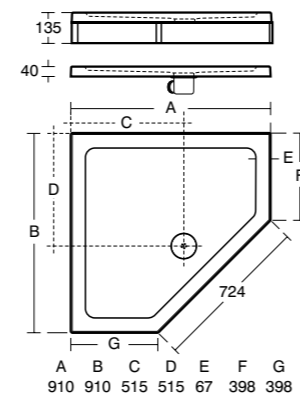

Simplicity
Low profile rectangular
upstand tray

Model	Ref.	Price
900 x 760 upstand tray and waste	L511601	£240.73
1000 x 800 upstand tray and waste	L511701	£259.36
1200 x 760 upstand tray and waste	L511801	£266.02
1200 x 800 upstand tray and waste	L511901	£279.30
1200 x 900 upstand tray and waste	L512001	£305.92
1400 x 900 upstand tray and waste	L512101	£325.86
1200 riser kit (for use with trays up to 1200)	L630901	£75.11
Extension kit (for use with L630901 on trays over 1200)	L631201	£33.00
Flexible waste pipe	L630801	£11.29

Simplicity
Low profile pentagon
flat top tray

Model	Ref.	Price
900 Pentagon flat top tray and waste	L511101	£199.51
Adhesive upstand	LV69967	£50.65
1200 riser kit (for use with trays up to 1200)	L630901	£75.11
Flexible waste pipe	L630801	£11.29

Simplicity
Low profile quadrant
flat top tray

Model	Ref.	Price
800 quadrant flat top tray and waste	L510001	£166.26
900 quadrant flat top tray and waste	L510101	£192.86
1000 quadrant flat top tray and waste	L510201	£226.10
Adhesive upstand	LV69967	£50.65
Quadrant riser kit	L631001	£87.05
Flexible waste pipe	L630801	£11.29

Simplicity
Low profile quadrant
upstand tray

Model	Ref.	Price
800 quadrant upstand tray and waste	L512301	£172.92
900 quadrant upstand tray and waste	L512501	£186.20
Quadrant riser kit	L631001	£87.05
Flexible waste pipe	L630801	£11.29

Simplicity
Low profile offset
quadrant flat top tray