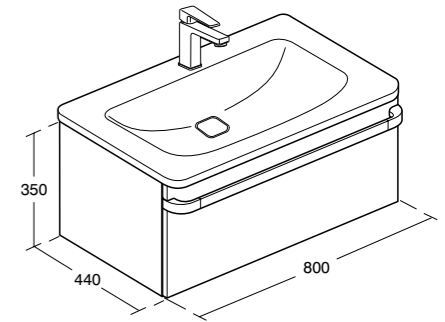

Tonic II Wall hung bidet

Model	Ref.	Price
Wall hung bidet	K523601	£324.00
Support frame	E006067	£157.60

Tonic II Floor standing back-to-wall bidet

Model	Ref.	Price
Floor-standing back-to-wall bidet	K523801	£270.00

Tonic II finishes

Tonic II Basin unit 1200mm

Model	Ref.	Price
1 drawer Gloss White	R4305WG	£984.00
1 drawer Gloss Light Grey	R4305FA	£984.00
1 drawer Gloss Light Brown	R4305FC	£984.00
1 drawer Light Brown Wood	R4305FF	£984.00
1 drawer Light Grey Wood	R4305FE	£984.00

Tonic II Basin unit 1000mm

Model	Ref.	Price
1 drawer Gloss White	R4304WG	£786.00
1 drawer Gloss Light Grey	R4304FA	£786.00
1 drawer Gloss Light Brown	R4304FC	£786.00
1 drawer Light Brown Wood	R4304FF	£786.00
1 drawer Light Grey Wood	R4304FE	£786.00

Tonic II Basin unit 800mm

Model	Ref.	Price
1 drawer Gloss White	R4303WG	£678.00
1 drawer Gloss Light Grey	R4303FA	£678.00
1 drawer Gloss Light Brown	R4303FC	£678.00
1 drawer Light Brown Wood	R4303FF	£678.00
1 drawer Light Grey Wood	R4303FE	£678.00

Tonic II Basin unit 600mm

Model	Ref.	Price
1 drawer Gloss White	R4302WG	£594.00
1 drawer Gloss Light Grey	R4302FA	£594.00
1 Drawer Gloss Light Brown	R4302FC	£594.00
1 Drawer Light Brown Wood	R4302FF	£594.00
1 drawer Light Grey Wood	R4302FE	£594.00

Tonic II Basin unit 500mm

Model	Ref.	Price
1 drawer Glossy White	R4301WG	£552.00
1 drawer Gloss Light Grey	R4301FA	£552.00
1 drawer Gloss Light Brown	R4301FC	£552.00
1 drawer Light Brown Wood	R4301FF	£552.00
1 Drawer Light Grey Wood	R4301FE	£552.00

Tonic II Guest basin unit 450mm, right hand

Model	Ref.	Price
1 door right hand Gloss White	R4306WG	£276.00
1 door right hand Gloss Light Grey	R4306FA	£276.00
1 door right hand Gloss Light Brown	R4306FC	£276.00
1 door right hand Light Brown Wood	R4306FF	£276.00
1 door right hand Light Grey Wood	R4306FE	£276.00