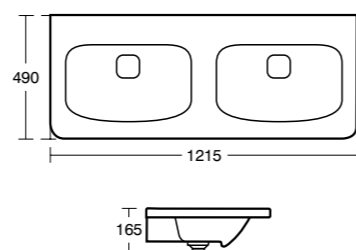

Model	Ref.	Price
120 x 50cm, one tap hole (each)	K087001	£594.00
120 x 50cm, matt brown edge, one tap hole (each)	K0870FM	£682.80

- To be used with furniture basin unit [R4305](#)
- See furniture compatibility matrix on page 178