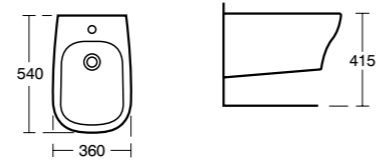

- Can be used with 650mm WC unit **T7819**

Softmood Floor standing bidet

Model	Ref.	Price
One tap hole	T519201	£272.64

Softmood Wall mounted bidet

Model	Ref.	Price
One tap hole	T519301	£383.16
Support frame	E006067	£157.60