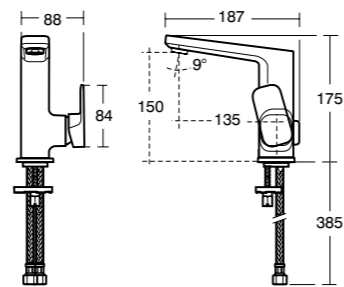

Model	Ref.	Price
Single lever high spout with pop-up waste	A6332AA	£284.45
Single lever high spout mixer without pop-up waste	A6333AA	£266.66