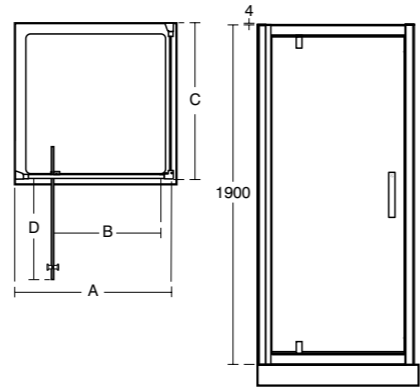

SPECIFICATIONS - DOOR				SIDE PANEL
Size/mm	Dim. A – Width (mm)	Dim. B – Opening (mm)	Dim. D – Width (mm)	Dim. C – Width (mm)
760	711 – 761	490	455	724 – 749
800	751 – 801	520	485	764 – 789
900	851 – 901	600	565	864 – 889
1000	951 – 1001	680	645	964 – 989