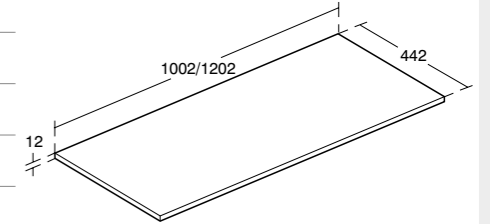

Model	Ref.	Price
Shelf 1000mm Gloss White	R4323WG	£132.00
Shelf 1000mm Gloss Light Grey	R4323FA	£132.00
Shelf 1000mm Gloss Light Brown	R4323FC	£132.00
Shelf 1000mm Light Brown Wood	R4323FF	£132.00
Shelf 1000mm Light Grey Wood	R4323FE	£132.00
Shelf 1200mm Gloss White	R4324WG	£156.00
Shelf 1200mm Gloss Light Grey	R4324FA	£156.00
Shelf 1200mm Gloss Light Brown	R4324FC	£156.00
Shelf 1200mm Light Brown Wood	R4324FF	£156.00
Shelf 1200mm Light Grey Wood	R4324FE	£156.00