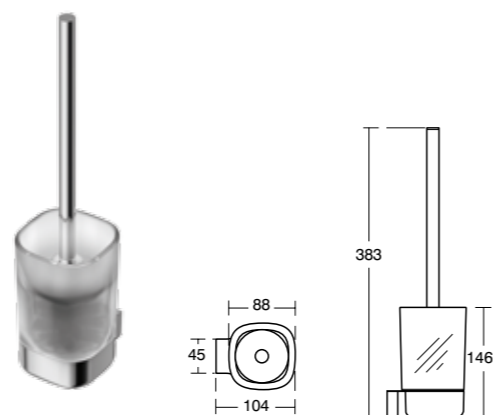

Softmoood toilet brush and holder

Model	Ref.	Price
Chrome	A9144AA	£116.95

- 88 x 104 x 383mm

Softmoood frosted glass soap dish and holder

Model	Ref.	Price
Chrome	A9141AA	£67.25

- 118 x 95 x 53mm

STRADA

Strada Countertop basin 70cm

Model	Ref.	Price
One tap hole	K078201	£242.82
Chrome bottle trap	E0079AA	£133.97

- Wall hung or countertop mounted
- See furniture compatibility matrix on page 173

Strada Countertop basin 60cm

Model	Ref.	Price
One tap hole	K077801	£212.46
No tap holes	K079701	£212.46
Chrome bottle trap	E0079AA	£133.97

- Wall hung or countertop mounted
- See furniture compatibility matrix on page 173

Strada Countertop basin 50cm

Model	Ref.	Price
One tap hole	K077701	£182.10
No tap holes	K081501	£182.10
Chrome bottle trap	E0079AA	£133.97

- Wall hung or countertop mounted.
- See furniture compatibility matrix on page 173

Strada Handrinse countertop basin 45cm

Model	Ref.	Price
One left hand tap hole	K081701	£164.68
Contemporary bottle trap	E0079AA	£133.97

- Wall hung or countertop mounted

Strada Vessel countertop basin 60cm

Model	Ref.	Price
One tap hole Glazed back	K078101	£291.35

- Countertop mounting only
- See furniture compatibility matrix on page 173

Strada Vessel countertop basin 50cm

Model	Ref.	Price
One tap hole	K081601	£217.37

- Countertop mounting only
- See furniture compatibility matrix on page 173

Strada Under- countertop basin 60cm

Model	Ref.	Price
No tap hole	K077901	£215.63