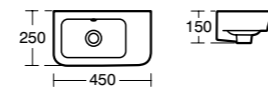

Model	Ref.	Price
One right hand tap hole	T055101	£140.02
Chrome bottle trap	E0079AA	£133.97

- Can also be installed with 450mm guest basin unit **T7804**