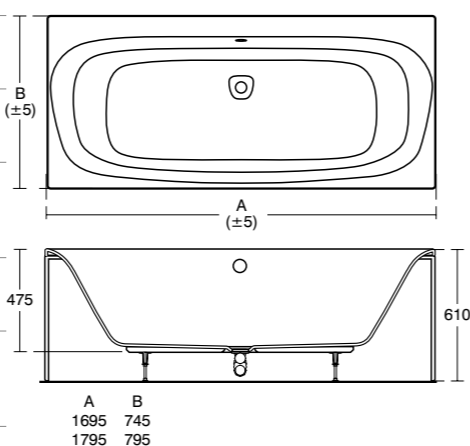

- Mirror with frame and shelf
- LED light built-in at the top. To be used in combination with vanity/vessel set 60cm
- Wall mounted installation
- Middle shelf to allow storage capacity; same finish as the body
- Short projection
- Certified IP44
- Hardware included

Dea
Free standing
double-ended
bath

Model	Ref.	Price
1700 x 750mm	E306601	£1,400.26
1800 x 800mm	E306701	£1,591.20

- Includes waste and integrated overflow

Dea
Double-ended
bath

Model	Ref.	Price
170 x 75cm double-ended Idealform bath, no tap hole, including waste	E313401	£490.09
170 x 75cm double-ended Idealform Plus+ bath, no tap hole, including waste	E313201	£617.39
170 x 75cm double-ended Idealform Plus+ bath, no tap hole, including combined waste and overflow filler	E312801	£712.86
180 x 80cm double-ended Idealform Plus+ bath, no tap hole, including waste	E313501	£642.84
180 x 80cm double-ended Idealform Plus+ bath, no tap hole, including combined waste and overflow filler	E312901	£738.31
180cm one piece corner panel, RH	E313801	£254.59
180cm one piece corner panel, LH	E314001	£254.59
170cm one piece corner panel, RH	E313701	£229.13