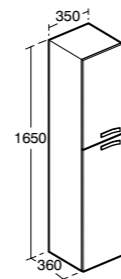

Strada
Wall mounted
storage
unit two
doors
700mm

Model	Ref.	Price
700mm, White Gloss	K2725WG	£494.09
700mm, Grey Gloss	K2456WH	£494.09

- Internal glass shelves
- Handles included
- Soft close
- Not available in WC finish

Strada
Wall mounted
storage unit
350mm

Model	Ref.	Price
1 door White Gloss – right hand	K2731WG	£291.38
1 door Grey Gloss – right hand	K2463WH	£291.38
1 door White Gloss – left hand	K2732WG	£291.38
1 door Grey Gloss – left hand	K2464WH	£291.38

- Internal glass shelves
- Handles included
- Soft close
- Not available in WC finish

Strada
High
cabinet
2 doors

Model	Ref.	Price
1650mm, left hand	K2683--	£684.13
1650mm, right hand	K2689--	£684.13

- Available in all 3 finishes
- Internal glass shelves
- Handles included
- Soft close

Strada
1/2 column

Model	Ref.	Price
2 doors	K2684--	£684.13
2 mirrored doors	K2685--	£684.13

- Available in all 3 finishes
- Internal glass shelves
- Handles included
- Soft close
- Hinge position dictates handing (hinges on right = right handed)

Strada
Wall mounted
tall storage
unit

Model	Ref.	Price
400mm White Gloss 1 right hand door	K2733WG	£637.18
400mm Grey Gloss 1 right hand door	K2465WH	£637.18
400mm White Gloss 1 left hand door	K2734WG	£637.18
400mm Grey Gloss 1 left hand door	K2466WH	£637.18

- Handles included
- Not available in WC finish
- Hinge position dictates handing (hinges on right = right handed)
- Soft close

Strada
Mirror
with light

Model	Ref.	Price
400 x 650mm	E0387BH	£304.06
500 x 650mm	K2475BH	£316.73
600 x 650mm	K2476BH	£329.40
700 x 650mm	K2477BH	£342.06
800 x 650mm	K2673BH	£354.73
1000 x 650mm	K2479BH	£380.08
1200 x 650mm	K2674BH	£418.08
1300 x 650mm	E0388BH	£418.08

- With integrated light IP44 – EMC certified

SOFTMOOD COMPATIBILITY MATRIX

Types of basins

Example washbasin

+

+