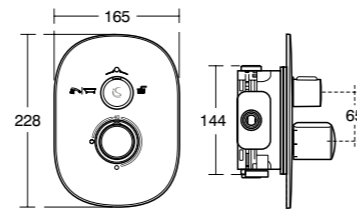

Model	Ref.	Price
Easybox slim	A6266AA	£431.40
• Shower mixer with diverter also suitable for two shower outlets installation