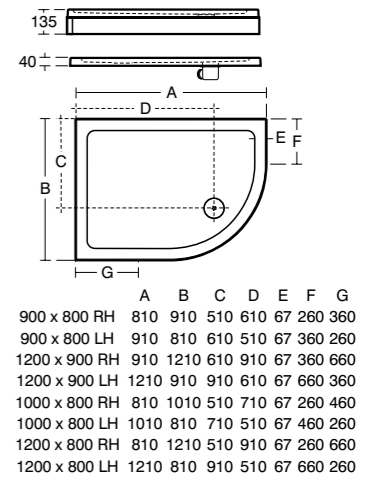

Model	Ref.	Price
900 x 800 right hand offset quadrant flat top tray and waste	L510301	£202.16
900 x 800 left hand offset quadrant flat top tray and waste	L510401	£202.16
1000 x 800 right hand offset quadrant flat top tray and waste	L510501	£219.46
1000 x 800 left hand offset quadrant flat top tray and waste	L510601	£219.46
1200 x 800 right hand offset quadrant flat top tray and waste	L510701	£232.75
1200 x 800 left hand offset quadrant flat top tray and waste	L510801	£232.75
1200 x 900 right hand offset quadrant flat top tray and waste	L510901	£239.40
1200 x 900 left hand offset quadrant flat top tray and waste	L511001	£239.40
Adhesive upstand	LV69967	£50.65
Quadrant riser kit	L631001	£87.05
Flexible waste pipe	L630801	£11.29

• Left hand illustrated