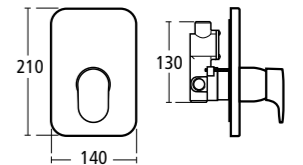

Model	Ref.	Price
Single lever built-in manual shower valve – without shower kit	A3912AA	£319.72