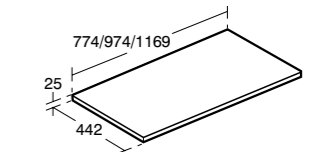

Strada Wall mounted WC

Model	Ref.	Price
Wall mounted WC bowl with horizontal outlet	T324401	£380.02
Seat and cover, slow close	T634401	£150.56
Conceala cistern 6/4 litres flush	S362467	£100.30
Karisma dual flush plate	E4465AA	£80.47
Support frame	E006067	£157.60

Strada Rectangular bath

Model	Ref.	Price
170 x 70cm, Idealform, NTH	E268101	£351.29
170 x 75cm, Idealform, NTH	E268201	£363.53
170 x 70cm, Idealform Plus+, NTH	E268501	£473.69
170 x 75cm, Idealform Plus+, NTH	E268601	£485.93
Hilux 170cm front panel	E268901	£146.88
Hilux 70cm end panel	E269101	£67.32
Hilux 75cm end panel	E269201	£73.44

Strada Double-ended bath

Model	Ref.	Price
170 x 75cm, Idealform, NTH	E268301	£363.53
180 x 80cm, Idealform, NTH	E268401	£400.25
170 x 75cm, Idealform Plus+, NTH	E268701	£485.93
180 x 80cm, Idealform Plus+, NTH	E268801	£522.65
Hilux 170cm front panel	E268901	£146.88
Hilux 180cm front panel	E269001	£159.12
Hilux 75cm end panel	E269201	£73.44
Hilux 80cm end panel	E269301	£79.56

Strada finishes

Strada Wall mounted basin storage unit one drawer 500/600mm

Model	Ref.	Price
500mm, + worktop White Gloss	K2722WG	£602.92
500mm, + worktop Grey Gloss	K2452WH	£602.92
600mm, + worktop White Gloss	K2723WG	£644.03
600mm, + worktop Grey Gloss	K2453WH	£644.03

- Not available in WC finish
- Handles included
- Soft close
- See furniture compatibility matrix on page 173

Strada Wall mounted basin storage unit two drawer 700mm

Model	Ref.	Price
700mm, + worktop White Gloss	K2724WG	£719.40
700mm, + worktop Grey Gloss	K2455WH	£719.40

- Not available in WC finish
- Handles included
- Soft close
- See furniture compatibility matrix on page 173

Strada Wall mounted combination storage unit 1050mm