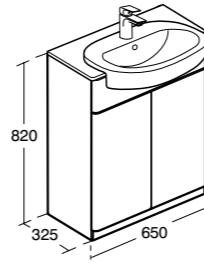

**Softmood
Semi-countertop
basin unit
650mm**

Model	Ref.	Price
With 2 doors and internal shelf	T7818WG	£548.11
With 2 doors and internal shelf	T7818S6	£548.11

- For use with 55cm semi-countertop basin [T055301](#). Worktop [T7839--](#) to be ordered separately.
- Not available in S4 and S5 finish

**Softmood
Guest basin unit
450mm**

Model	Ref.	Price
With 1 door	T7804--	£335.71

- For use with 45cm handrinse basin [T055101](#). Worktop not required

**Softmood
WC unit
650mm**

Model	Ref.	Price
650 x 320mm WC unit	T7819WG	£575.52
650 x 320mm WC unit	T7819S6	£575.52

Includes pre-fitted dual flush cistern and push button. Removable panel for maintenance

- Can be used with back-to-wall WC [T321601](#) or wall mounted WC [T322601](#). Worktop [T7839--](#) to be ordered separately. Wall mounted pan brackets [E0600](#) must be used for wall mounted pan
- Not available in S4 and S5 finish

**Softmood
Trolley unit
on wheels**

Model	Ref.	Price
With 1 drawer and 4 wheels	T7820--	£717.16

- Drawer thickness 25mm, cushion in eco White leather only, integrated chrome plated bar

**Softmood
Column unit
with 2 doors**

Model	Ref.	Price
With 2 right hand doors	T7817--	£705.70
With 2 left hand doors	T7836--	£705.70

Wall mounted, 4 internal adjustable glass shelves (3 upper, 1 lower), integrated chrome plated bar, door thickness 25mm

- Hinge position dictates handing (hinges on the right = right hand unit)

**Softmood
1000mm worktop for
60cm vessel basin**

Model	Ref.	Price
1000mm worktop for vessel basin	T056101	£191.64

- Can also be installed with 1000mm wall hung basin unit [T7802](#) or 1000mm bracket set with towel holder [T783767](#)
- See furniture compatibility matrix on page 168

**Softmood
800mm worktop for
60cm vessel basin**