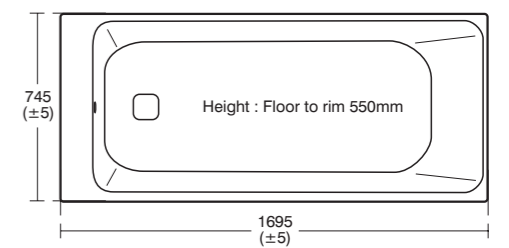

Model	Ref.	Price
170 x 75cm Idealform bath No tap hole, normal waste	E394601	£408.00
170 x 75cm Idealform bath No tap hole, filler waste	E394701	£510.00
180 x 80cm Idealform bath No tap hole normal waste	E395001	£426.00
180 x 80cm Idealform bath No tap hole filler waste	E395101	£528.00
170 x 75cm Idealform Plus+ bath No tap hole, normal waste	E399801	£540.00
170 x 75cm Idealform Plus+ bath No tap hole, filler waste	E399901	£642.00
180 x 80cm Idealform Plus+ bath No tap hole, normal waste	E394801	£558.00
180 x 80cm Idealform Plus+ bath No tap hole, filler waste	E394901	£660.00
Unilux 170cm front panel	E319401	£115.32
Unilux 75cm end panel	E319501	£61.78
Unilux Plus+ 180cm end panel	E479801	£115.32
Unilux Plus+ 80cm end panel	E483301	£61.78