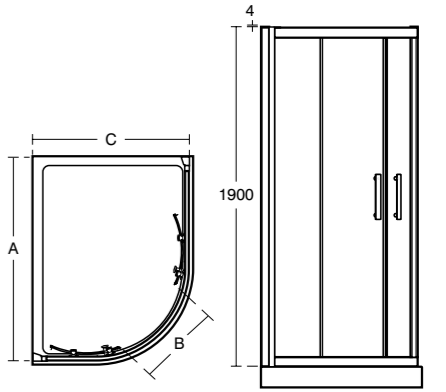

SPECIFICATIONS

Size/mm	Dim. A – Width (mm)	Dim. B – Opening (mm)	Dim. C – Width (mm)
900 x 800	855-880	448	755-780
1200 x 900	1155-1180	535	855-880