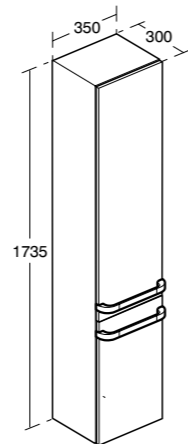

**Tonic II
Handles
350 – 1000mm**

Model	Ref.	Price
350mm Chrome-plated	R4355AA	£42.00
350mm Gloss White	R4355WG	£30.00
350mm Brown	R4355FM	£30.00
450mm Chrome-plated	R4356AA	£48.00
450mm Gloss White	R4356WG	£36.00
450mm Brown	R4356FM	£36.00
500mm Chrome-plated	R4357AA	£54.00
500mm Gloss White	R4357WG	£42.00
500mm Brown	R4357FM	£42.00
600mm Chrome-plated	R4358AA	£60.00
600mm Gloss White	R4358WG	£48.00
600mm Brown	R4358FM	£48.00
800mm Chrome-plated	R4359AA	£72.00
800mm Gloss White	R4359WG	£60.00
800mm Brown	R4359FM	£60.00
1000mm Chrome-plated	R4360AA	£78.00
1000mm Gloss White	R4360WG	£66.00
1000mm Brown	R4360FM	£66.00