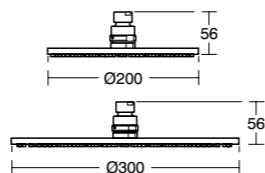

Model	Ref.	Price
Ø300mm	B9443AA	£346.72
Ø200mm	B9442AA	£135.12

- Connecting thread 1/2" male
- With ball joint
- Pivots through 10°
- Anti-limescale
- Chrome plated