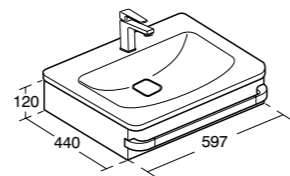

Model	Ref.	Price
600mm Gloss White	R4310WG	£276.00
600mm Gloss Light Grey	R4310FA	£276.00
600mm Gloss Light Brown	R4310FC	£276.00
600mm Light Brown Wood	R4310FF	£276.00
600mm Light Grey Wood	R4310FE	£276.00
800mm Gloss White	R4311WG	£312.00
800mm Gloss Light Grey	R4311FA	£312.00
800mm Gloss Light Brown	R4311FC	£312.00
800mm Light Brown Wood	R4311FF	£312.00
800mm Light Grey Wood	R4311FE	£312.00