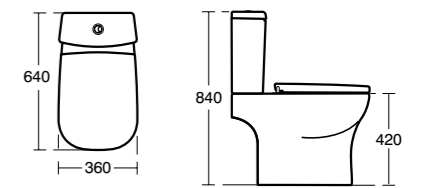

Model	Ref.	Price
Close coupled WC pan with horizontal outlet	T325301	£294.74
Close coupled cistern with dual flush 6/4 litres	T400901	£228.42
Close coupled cistern with 4.5/3 litres flush	T427701	£228.42
Toilet seat and cover	T639101	£110.53
Soft close toilet seat and cover	T639201	£143.69