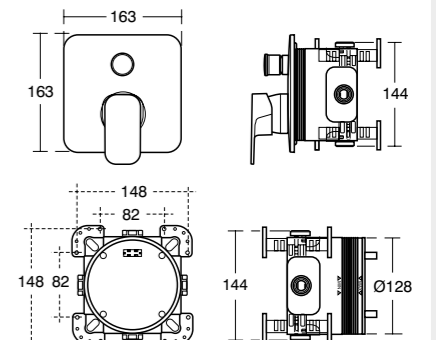

Tonic II Bath shower mixer built-in

Model	Ref.	Price
Single lever bath shower mixer Built-in kit	A6340AA	£245.33
	A1000NU	£82.80