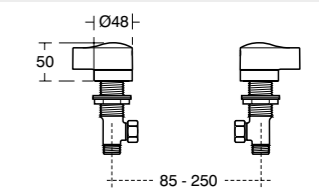

Melange Basin mixer

Model	Ref.	Price
Dual control three tap hole basin mixer with pop-up waste	A4289AA	£570.34

- Supplied fitted with a 5 litres per minute eco flow regulator

Melange Waterfall basin mixer

Model	Ref.	Price
With pop-up waste	B1029AA	£244.12

Melange Bidet mixer

Model	Ref.	Price
Single lever one tap hole bidet mixer with pop-up waste	A4268AA	£307.54

- Supplied fitted with a 5 litres per minute eco flow regulator

Melange Small bidet mixer

Model	Ref.	Price
With pop-up waste	A6261AA	£244.12

- Supplied fitted with a 5 litres per minute eco flow regulator

Melange Bath filler

Model	Ref.	Price
Single lever one tap hole bath filler	A4277AA	£424.88

Melange Dual control bath filler

Model	Ref.	Price
Two tap hole	A6264AA	£290.62

Melange Bath shower mixer

Model	Ref.	Price
Dual control four tap hole bath shower mixer complete with retractable hand shower	A4335AA	£606.19

Melange Bath shower mixer

Model	Ref.	Price
Single lever one tap hole bath shower mixer complete with retractable hand shower	A4278AA	£546.24

Melange Bath shower mixer

Model	Ref.	Price
Dual control four tap hole bath shower mixer complete no spout	A6263AA	£450.78

- Supplied with a water collection system for the retracting shower hose

Melange Free standing bath shower mixer

Model	Ref.	Price
No tap holes	A6120AA	£1,252.75
Mounting kit 1 for free standing bath shower mixer	A6133NU	£37.04

Melange Side bodies for bath fill

Model	Ref.	Price
Operating handles	A6262AA	£218.28
For use with Trio combined bath filler, pop-up waste and overflow	K7812AA	£278.77