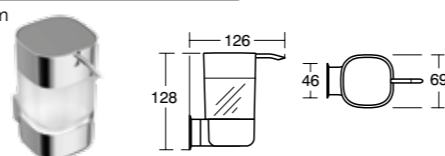

Softmoood frosted glass soap dispenser and holder

Model	Ref.	Price
Chrome	A9140AA	£122.78

- 79 x 492 x 35/62mm