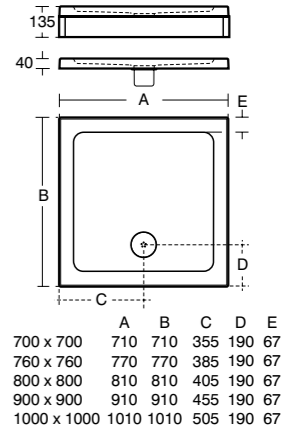

Model	Ref.	Price
700 flat top tray and waste	L508501	£119.71
760 flat top tray and waste	L508601	£121.03
800 flat top tray and waste	L508701	£139.66
900 flat top tray and waste	L508801	£188.87
1000 flat top tray and waste	L508901	£226.10
Adhesive upstand	LV69967	£50.65
1200 riser kit (for use with trays up to 1200)	L630901	£75.11
Flexible waste pipe	L630801	£11.29