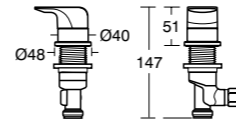

Model	Ref.	Price
Dual control four tap hole bath shower mixer complete with retractable handspray no spout	A6302AA	£594.00

Strada Side bodies for bath fill

Model	Ref.	Price
Operating handles	A6301AA	£226.80
For use with Idealfill combined bath filler, pop-up waste and overflow	E6791AA	£234.80