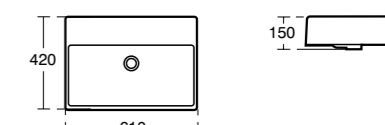

Model	Ref.	Price
One tap hole Glazed back	K078101	£291.35

- Countertop mounting only
- See furniture compatibility matrix on page 173