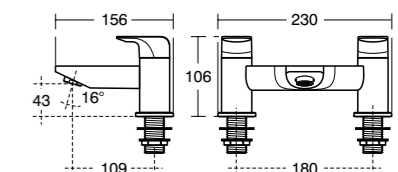

Model	Ref.	Price
Single lever two tap hole bath filler	A6300AA	£310.80