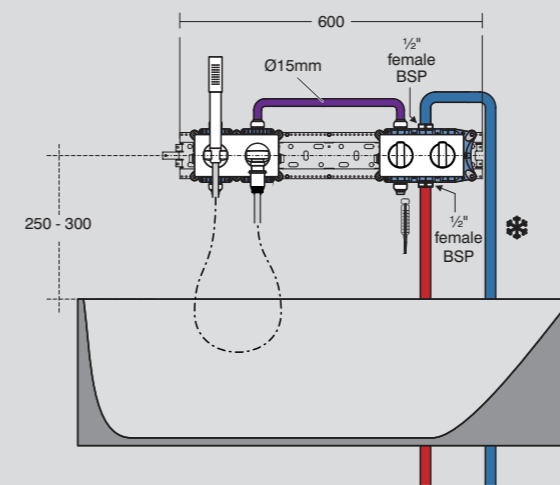

BATHS INDIVIDUAL

Module list

- 1x **A1500NU** built-in thermostat unit
- 2x **A1501NU** built-in universal unit
- 2x **A1505AA** 2 hole escutcheon 83 x 166mm
- 1x **A1511AA** flow control, bath or basin
- 1x **A1512AA** temperature control
- 1x **A1514AA** wall spout with integrated diverter (bath shower)
- 1x **A3306AA** Idealflex shower hose 1.25m
- 1x **A1519AA** stick handspray
- 1x **A1520AA** wall bracket for handspray