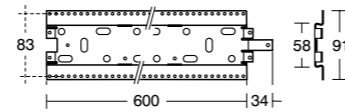

Model	Ref.	Price
Mounting rail 600mm	A1503NU	£58.54
Fixing set for mounting rail	A963713NU	£44.96

- 2 items