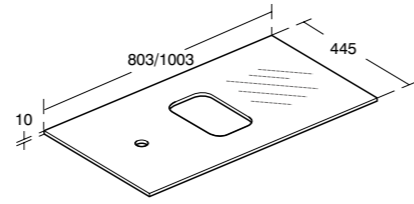

**Tonic II
Worktop for
symmetric vessel
600mm**

Model	Ref.	Price
For 55cm vessel 600mm tempered glass White	R4330SA	£216.00

**Tonic II
Worktop for
asymmetric vessel
800/1000mm**

Model	Ref.	Price
For 55cm symmetric vessel 800mm tempered glass White	R4335SA	£246.00
For 55cm symmetric vessel 1000mm tempered glass White	R4336SA	£294.00