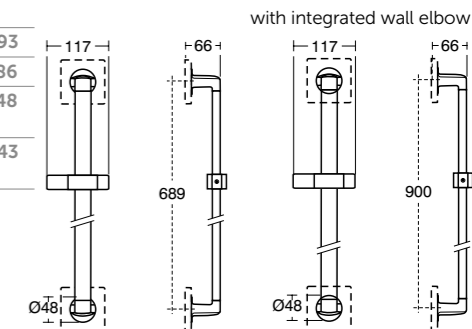

Archimodule Shower rail

Model	Ref.	Price
600mm	A1526AA	£302.93
900mm	A1528AA	£318.86
600mm with integrated wall elbow 1/2" male	A1527AA	£374.48
900mm with integrated wall elbow 1/2" male	A1529AA	£390.43

- Includes fixing to universal unit with rotating slider
- Without escutcheons
- Chrome plated

Archimodule Wall bracket for handspray

Model	Ref.	Price
Wall bracket for handspray Includes fixing to universal unit	A1520AA	£60.88

- Without escutcheon
- Chrome plated

Archimodule Wall elbow

Model	Ref.	Price
Wall elbow	A1521AA	£100.19

- Includes fixing to universal unit
- Includes backflow preventer
- DVGW approved as intrinsically safe (German Technical and Scientific Association for Gas and Water)
- Connecting thread 1/2" male without escutcheon
- Chrome plated

Archimodule Idealflex shower hose

Model	Ref.	Price
1.25m	A3306AA	£35.78
1.6m	A3330AA	£40.07
1.75m	A4109AA	£49.92

- Smooth metal effect connecting thread
- 1/2" female x 1/2" female
- Chrome plated