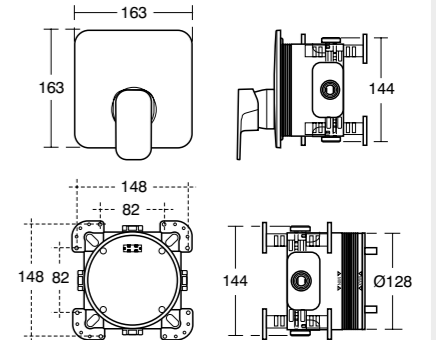

Tonic II Shower mixer built-in

Model	Ref.	Price
Single lever shower mixer Built-in kit	A6339AA	£222.23
	A1000NU	£82.80