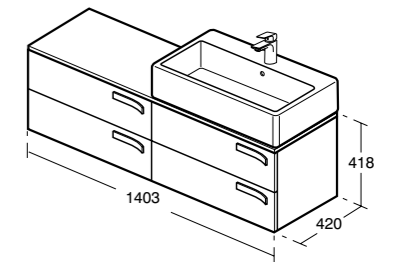

Model	Ref.	Price
1400mm + worktop White Gloss – right hand	K2729WG	£1,304.90
1400mm + worktop Grey Gloss – right hand	K2460WH	£1,304.90
1400mm + worktop White Gloss – left hand	K2730WG	£1,304.90
1400mm + worktop Grey Gloss – left hand	K2461WH	£1,304.90

- Not available in WC finish
- 2 x 700mm drawer unit
- Handles included
- Soft close
- See furniture compatibility matrix on page 173