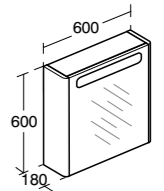

- On/Off switch
- Two internal glass shelves
- IP44 rated

**Softmood
Anti-steam
mirrors**

Model	Ref.	Price
1400mm anti-steam	T7828BH	£526.28
1000mm anti-steam	T7827BH	£453.19
800mm anti-steam	T7826BH	£394.72
600mm anti-steam	T7825BH	£365.48
450mm (not anti-steam)	T7824BH	£263.15