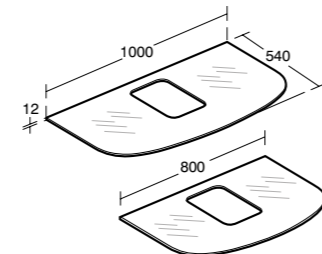

Model	Ref.	Price
1000mm	T7880SA	£334.56
800mm	T7879SA	£282.90

- Worktop for basin [T0445](#)
- Thickness: 12mm
- White glass finish only
- For use with vessel basin with tap deck
- Hardware included
- Compatible with units [T7852](#) (1000mm) and [T7851](#) (800mm)