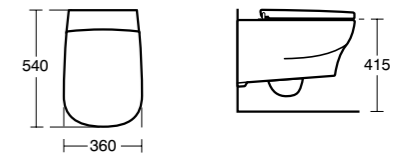

SOFTMOOD

Softmood Washbasin 60cm

Model	Ref.	Price
One tap hole	T055401	£191.58
Full pedestal	T422001	£103.16
Semi-pedestal	T422101	£110.53
Chrome bottle trap	E0079AA	£133.97

- Can also be installed with 1400mm basin unit **T7803**, 1000mm basin unit **T7802**, 800mm basin unit **T7801** and 600mm basin unit **T7800**

Softmood Washbasin 55cm

Model	Ref.	Price
One tap hole	T055401	£176.84
Full pedestal	T422001	£103.16
Semi-pedestal	T422101	£110.53
Chrome bottle trap	E0079AA	£133.97

Softmood Handrinse basin 45cm

Model	Ref.	Price
One right hand tap hole	T055101	£140.02
Chrome bottle trap	E0079AA	£133.97

- Can also be installed with 450mm guest basin unit **T7804**

Softmood Semi-countertop washbasin 55cm

Model	Ref.	Price
One tap hole	T055301	£232.12

- Can also be installed with 650mm semi-countertop unit **T7818**
- See furniture compatibility matrix on page 168

Softmood Vanity basin 104cm

Model	Ref.	Price
One tap hole	T055901	£508.44
Chrome bottle trap	E0079AA	£133.97

- Can also be installed with 1000mm basin unit **T7802**
- See furniture compatibility matrix on page 168

Softmood Vanity basin 84cm

Model	Ref.	Price
One tap hole	T055801	£434.76
Chrome bottle trap	E0079AA	£133.97

- Can also be installed with 800mm basin unit **T7801**
- See furniture compatibility matrix on page 168

Softmood Vanity basin 64cm

Model	Ref.	Price
One tap hole	T055701	£294.74
Chrome bottle trap	E0079AA	£133.97

- Can also be installed with 600mm basin unit **T7800**
- See furniture compatibility matrix on page 168

Softmood Oval vessel basin 60cm

Model	Ref.	Price
One tap hole	T056101	£294.74
Chrome bottle trap	E0079AA	£133.97

- Can also be installed with 1000mm basin unit **T7802**, 800mm basin unit **T7801** and 600mm basin unit **T7800**
- See furniture compatibility matrix on page 168

Softmood Oval vessel basin 55cm