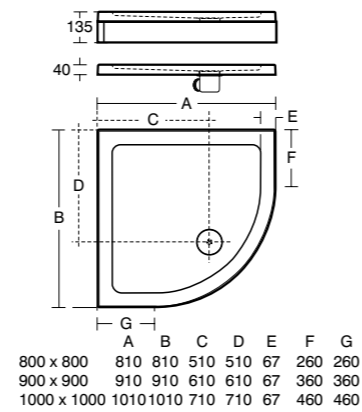

Model	Ref.	Price
800 quadrant flat top tray and waste	L510001	£166.26
900 quadrant flat top tray and waste	L510101	£192.86
1000 quadrant flat top tray and waste	L510201	£226.10
Adhesive upstand	LV69967	£50.65
Quadrant riser kit	L631001	£87.05
Flexible waste pipe	L630801	£11.29