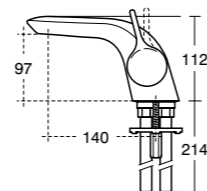

Model	Ref.	Price
Single lever one tap hole bath filler	A4277AA	£424.88