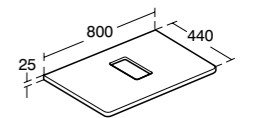

**Softmood
Semi-countertop
basin unit
650mm**

Model	Ref.	Price
With 2 doors and internal shelf	T7818WG	£548.11
With 2 doors and internal shelf	T7818S6	£548.11

- For use with 55cm semi-countertop basin [T055301](#). Worktop [T7839--](#) to be ordered separately.
- Not available in S4 and S5 finish

**Softmood
Guest basin unit
450mm**

Model	Ref.	Price
With 1 door	T7804--	£335.71

- For use with 45cm handrinse basin [T055101](#). Worktop not required

**Softmood
WC unit
650mm**

Model	Ref.	Price
650 x 320mm WC unit	T7819WG	£575.52
650 x 320mm WC unit	T7819S6	£575.52

Includes pre-fitted dual flush cistern and push button. Removable panel for maintenance

- Can be used with back-to-wall WC [T321601](#) or wall mounted WC [T322601](#). Worktop [T7839--](#) to be ordered separately. Wall mounted pan brackets [E0600](#) must be used for wall mounted pan
- Not available in S4 and S5 finish

**Softmood
Trolley unit
on wheels**

Model	Ref.	Price
With 1 drawer and 4 wheels	T7820--	£717.16

- Drawer thickness 25mm, cushion in eco White leather only, integrated chrome plated bar

**Softmood
Column unit
with 2 doors**

Model	Ref.	Price
With 2 right hand doors	T7817--	£705.70
With 2 left hand doors	T7836--	£705.70

Wall mounted, 4 internal adjustable glass shelves (3 upper, 1 lower), integrated chrome plated bar, door thickness 25mm

- Hinge position dictates handing (hinges on the right = right hand unit)

**Softmood
1000mm worktop for
60cm vessel basin**

Model	Ref.	Price
1000mm worktop for vessel basin	T056101	£191.64

- Can also be installed with 1000mm wall hung basin unit [T7802](#) or 1000mm bracket set with towel holder [T783767](#)
- See furniture compatibility matrix on page 168

**Softmood
800mm worktop for
60cm vessel basin**