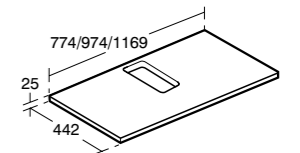

Model	Ref.	Price
800mm	K2662--	£159.62
1000mm	K2663--	£190.03
1200mm, left hand	K2665--	£228.05
1200mm, right hand	K2664--	£228.05

- Available in all 3 finishes
- Pre-cut for basin waste
- See furniture compatibility matrix on page 174