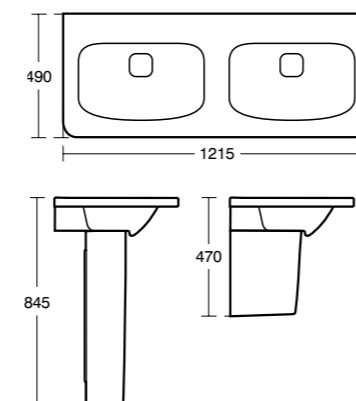

Dea
Free standing
double-ended
bath

Model	Ref.	Price
1700 x 750mm	E306601	£1,400.26
1800 x 800mm	E306701	£1,591.20

- Includes waste and integrated overflow

Dea
Double-ended
bath

Model	Ref.	Price
170 x 75cm double-ended Idealform bath, no tap hole, including waste	E313401	£490.09
170 x 75cm double-ended Idealform Plus+ bath, no tap hole, including waste	E313201	£617.39
170 x 75cm double-ended Idealform Plus+ bath, no tap hole, including combined waste and overflow filler	E312801	£712.86
180 x 80cm double-ended Idealform Plus+ bath, no tap hole, including waste	E313501	£642.84
180 x 80cm double-ended Idealform Plus+ bath, no tap hole, including combined waste and overflow filler	E312901	£738.31
180cm one piece corner panel, RH	E313801	£254.59
180cm one piece corner panel, LH	E314001	£254.59
170cm one piece corner panel, RH	E313701	£229.13

170cm one piece corner panel, LH	E313901	£229.13
170cm alcove front panel	E314101	£152.76
180cm alcove front panel	E314201	£165.48

TONIC II

Tonic II
Double vanity
basin 120cm

Model	Ref.	Price
120 x 50cm, one tap hole (each)	K087001	£594.00
120 x 50cm, matt brown edge, one tap hole (each)	K0870FM	£682.80

- To be used with furniture basin unit [R4305](#)
- See furniture compatibility matrix on page 178

Tonic II
Double vanity
basin 120cm

Model	Ref.	Price
120x50cm, incl. Idealflow hidden overflow, one tap hole (each)	K087301	£594.00
120 x 50cm, matt brown edge, incl. Idealflow hidden overflow, one tap hole (each)	K0873FM	£682.80
Tonic semi-pedestal	T429301	£96.00
Contemporary bottle trap	E0079AA	£133.97

- For wall hanging, pedestal and shelf use
- See furniture compatibility matrix on page 178

Tonic II
Vanity basin
100cm