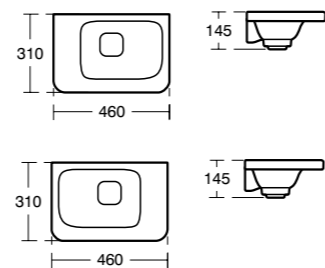

Model	Ref.	Price
45 x 31cm, one left hand tap hole	K086601	£144.00
45 x 31cm, one right hand tap hole	K086701	£144.00
45 x 31cm, matt brown edge, one left hand tap hole	K0866FM	£165.60
45 x 31cm, matt brown edge, one right hand tap hole	K0867FM	£165.60
Contemporary bottle trap	E0079AA	£133.97

- For wall-hanging or use with guest units [R4306](#) (RH) or [R4318](#) (LH)