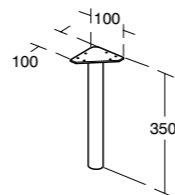

**Softmood
650mm worktop for
semi-countertop
and WC unit**

Model	Ref.	Price
650mm worktop for 650mm semi-countertop unit T7818-- or 650mm WC unit T7819--	T7839--	£109.62

- Not available in S4 and S5 finish

**Softmood
1300mm worktop for
semi-countertop and
WC unit**

Model	Ref.	Price
1300mm worktop for use T7833-- when combining semi-countertop unit T7818-- with 650mm WC unit T7819--	T7833--	£165.50

- Not available in S4 and S5 finish

**Softmood
bracket set for
600mm worktop**

Model	Ref.	Price
Includes towel holder	T783167	£317.21

- Use with worktop **T7805--**, **T7809--**, **T7813--**

**Softmood
bracket set for
800/1000mm
worktop**

Model	Ref.	Price
Bracket set for 800mm worktop, includes towel holder	T783867	£344.78
Bracket set for 1000mm worktop, includes towel holder	T783767	£372.37

- Use with worktop **T7806--**, **T7810--**, **T7814--**
- Use with worktop **T7807--**, **T7811--**, **T7815--**

**Softmood
leg for 2 or 4 drawer
basin unit**

Model	Ref.	Price
For use with a vessel or washbasin	T783467	£43.48

**Softmood
leg for 2 drawer
basin unit**

Model	Ref.	Price
For use with a vanity basin	T783567	£48.78

**Softmood
1000mm
mirror cabinet**

Model	Ref.	Price
1000mm cabinet with light	T7849--	£979.74

- On/Off switch
- Two internal glass shelves
- IP44 rated

**Softmood
800mm
mirror cabinet**

Model	Ref.	Price
800mm cabinet with light	T7848--	£911.23

- On/Off switch
- Two internal glass shelves
- IP44 rated

**Softmood
600mm
mirror cabinet**

Model	Ref.	Price
600mm cabinet with light	T7847--	£842.71

- On/Off switch
- Two internal glass shelves
- IP44 rated

**Softmood
Anti-steam
mirrors**