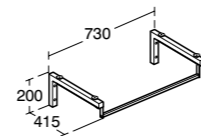

**Softmood
650mm worktop for
semi-countertop
and WC unit**

Model	Ref.	Price
650mm worktop for 650mm semi-countertop unit T7818-- or 650mm WC unit T7819--	T7839--	£109.62

- Not available in S4 and S5 finish

**Softmood
1300mm worktop for
semi-countertop and
WC unit**

Model	Ref.	Price
1300mm worktop for use T7833-- when combining semi-countertop unit T7818-- with 650mm WC unit T7819--	T7833--	£165.50

- Not available in S4 and S5 finish

**Softmood
bracket set for
600mm worktop**

Model	Ref.	Price
Includes towel holder	T783167	£317.21

- Use with worktop **T7805--**, **T7809--**, **T7813--**

**Softmood
bracket set for
800/1000mm
worktop**

Model	Ref.	Price
Bracket set for 800mm worktop, includes towel holder	T783867	£344.78
Bracket set for 1000mm worktop, includes towel holder	T783767	£372.37

- Use with worktop **T7806--**, **T7810--**, **T7814--**
- Use with worktop **T7807--**, **T7811--**, **T7815--**

**Softmood
leg for 2 or 4 drawer
basin unit**

Model	Ref.	Price
For use with a vessel or washbasin	T783467	£43.48

**Softmood
leg for 2 drawer
basin unit**

Model	Ref.	Price
For use with a vanity basin	T783567	£48.78

**Softmood
1000mm
mirror cabinet**

Model	Ref.	Price
1000mm cabinet with light	T7849--	£979.74

- On/Off switch
- Two internal glass shelves
- IP44 rated

**Softmood
800mm
mirror cabinet**

Model	Ref.	Price
800mm cabinet with light	T7848--	£911.23

- On/Off switch
- Two internal glass shelves
- IP44 rated

**Softmood
600mm
mirror cabinet**

Model	Ref.	Price
600mm cabinet with light	T7847--	£842.71

- On/Off switch
- Two internal glass shelves
- IP44 rated

**Softmood
Anti-steam
mirrors**