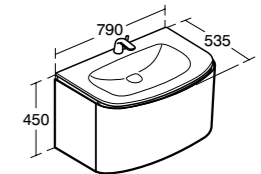

**Dea
Aquablade®
Floor standing
back-to-wall
WC**

Model	Ref.	Price
Aquablade® back-to-wall WC bowl		
Gloss White	T348901	£355.68
Matt White	T348983	£426.82
Soft close seat and cover		
Gloss White	T676701	£149.76
Matt White	T676783	£179.71
Toilet seat and cover (Gloss White only)	T676601	£112.32
Conceala cistern 6/4 litres flush	S362467	£100.30
Karisma dual flush plate	E4465AA	£80.47

**Dea
Aquablade®
Wall mounted
WC**

Model	Ref.	Price
Aquablade® wall mounted WC bowl		
Gloss White	T348601	£424.32
Matt White	T348683	£509.18
Soft close seat and cover		
Gloss White	T676701	£149.76
Matt White	T676783	£179.71
Toilet seat and cover (Gloss White only)	T676601	£112.32
Conceala cistern 6/4 litres flush	S362467	£100.30
Karisma dual flush plate	E4465AA	£80.47
Support frame	E006067	£157.60

- Completely hidden fixation

**Dea
Wall mounted
bidet**

Model	Ref.	Price
Gloss White	T509801	£374.40
Matt White	T509883	£449.28

- Ceramic waste cover
- Completely hidden fixation with overflow

**Dea
Floor standing
bidet**

Model	Ref.	Price
Gloss White	T509901	£287.04
Matt White	T509983	£344.45

- Ceramic waste cover – with overflow

Dea finishes

**Dea
Basin unit
1000mm**

Model	Ref.	Price
Gloss Mid Grey	T7852S2	£1,107.00
Gloss Light Brown	T7852S3	£1,107.00
Gloss Blue	T7852S7	£1,107.00
Dark Larch	T7852S9	£1,107.00
Gloss White	T7852WG	£1,107.00

- Depth 535mm
- Drawer with soft closing
- Space saving siphon included.
- To be used in combination with vanity 100cm and vessel basins with appropriate worktop
- Drawer hardware and internal cabinetry in white
- Coloured antislip rubber drawer liner in two colours to combine: light grey and light brown