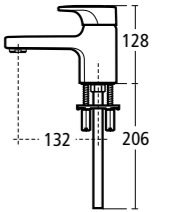

**Attitude
Thermostatic
built-in bath
shower mixer**

Model	Ref.	Price
Three-control two-outlet bath shower mixer with faceplate and handles	A5603AA	£762.08
Three-control three-outlet bath shower mixer with faceplate and handles	A5604AA	£800.98

**Attitude
Thermostatic
shower mixer**

Model	Ref.	Price
Faceplate and handles for use with A3969NU TT shower valve	A4613AA	£238.14
TT built-in thermostatic shower mixer – no faceplate or handles	A3969NU	£242.84

**Moments
Bath filler**

Model	Ref.	Price
Single lever one tap hole bath filler	A3921AA	£451.36

**Moments
wall mounted
swivel bath
spout**

Model	Ref.	Price
Wall mounted swivel bath spout	A3923AA	£259.21

**Moments
Bath shower
mixer high
pressure**

Model	Ref.	Price
Single lever built-in wall bath shower mixer – no spout or shower kit	A3916AA	£488.96

**Moments
Shower valve**

Model	Ref.	Price
Single lever built-in manual shower valve – without shower kit	A3912AA	£319.72

**Moments
Thermostatic
shower mixer**

Model	Ref.	Price
Faceplate and handles for use with Trevi TT built-in shower mixer	A3918AA	£282.10
TT built-in thermostatic shower valve – without faceplate or handles	A3969NU	£242.84

**Moments
Bath shower
mixer high
pressure**

Model	Ref.	Price
Single lever exposed wall bath shower mixer – without shower kit	A3914AA	£413.76

MOMENTS

**Moments
Basin mixer**

Model	Ref.	Price
Single lever one tap hole standard basin mixer with pop-up waste	A3903AA	£357.35
Single lever one tap hole standard basin mixer – without waste	A5565AA	£338.02

**Moments
Handrinse
basin mixer**

Model	Ref.	Price
Single lever one tap hole handrinse basin mixer with pop-up waste	A3906AA	£357.35
Single lever one tap hole handrinse basin mixer – without waste	A5566AA	£338.02

**Moments
Bidet mixer
high pressure**