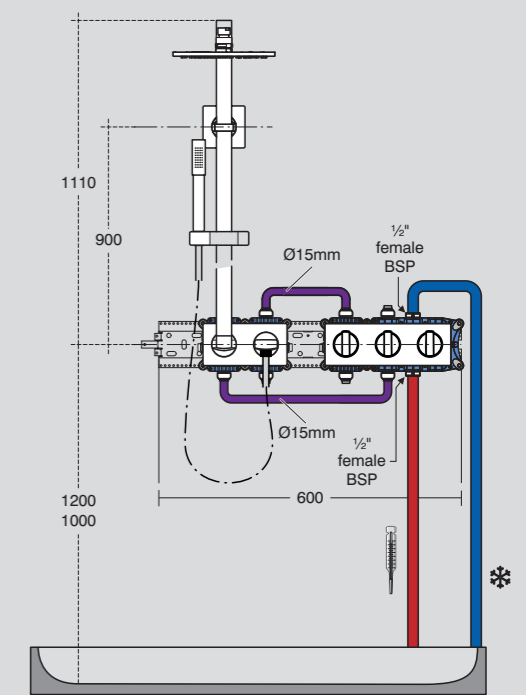

SHOWERS ELEGANT

Module list

- 1x **A1500NU** built-in thermostat unit
- 4x **A1501NU** built-in universal unit
- 1x **A1503NU** mounting rail 600mm
- 1x **A1504AA** 1 hole escutcheon 83 x 83mm
- 1x **A1505AA** 2 hole escutcheon 83 x 166mm
- 1x **A1506AA** 3 hole escutcheon 83 x 249mm
- 1x **A1508AA** flow control, handspray
- 1x **A1509AA** flow control, rainshower
- 1x **A1512AA** temperature control
- 1x **A3306AA** Idealflex shower hose 1.25m
- 1x **A1519AA** stick handspray
- 1x **A1520AA** wall bracket for handspray
- 1x **A1521AA** wall elbow, flush-mounted
- 1x **B9443AA** Idealrain rainshower 300mm
- 1x **A1524AA** wall connection 370mm

SHOWERS LUXURIOUS

Module list

- 1x **A1500NU** built-in thermostat unit
- 3x **A1501NU** built-in universal unit
- 1x **A1504AA** 1 hole escutcheon 83 x 83mm
- 1x **A1505AA** 2 hole escutcheon 83 x 166mm
- 1x **A1506AA** 3 hole escutcheon 83 x 249mm
- 1x **A1508AA** flow control, handspray
- 1x **A1509AA** flow control, rainshower
- 1x **A1512AA** temperature control
- 1x **A4109AA** Idealflex shower hose 1.75m
- 1x **A1519AA** stick handspray
- 1x **A1521AA** wall elbow, flush-mounted
- 1x **B9443AA** Idealrain rainshower 300mm
- 1x **A1530AA** shower system (without rainshower)