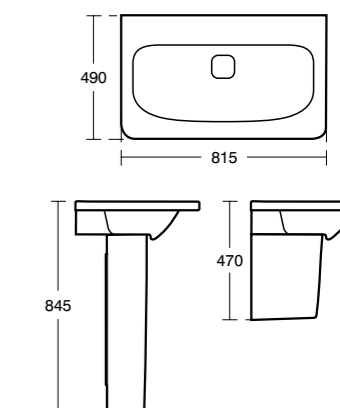

Model	Ref.	Price
80 x 50cm, incl. Idealflow hidden overflow, one tap hole	K087901	£372.00
80 x 50cm, matt brown edge, incl. Idealflow hidden overflow, one tap hole	K0879FM	£427.80
Tonic full pedestal	T429201	£96.00
Tonic semi-pedestal	T429301	£96.00
Contemporary bottle trap	E0079AA	£133.97

- For wall hanging, pedestal and shelf use
- See furniture compatibility matrix on page 178