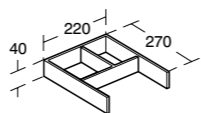

**Tonic II
Guest
side unit
225mm**

Model	Ref.	Price
Gloss White	R4317WG	£216.00
Gloss Light Grey	R4317FA	£216.00
Gloss Light Brown	R4317FC	£216.00
Light Brown Wood	R4317FF	£216.00
Light Grey Wood	R4317FE	£216.00

• When using the Side Unit (R4317) with the Guest Units (R4306 & R4318), the Side Unit needs to be installed to the opening side (not the hinged side) of the Guest unit to allow the door to open freely.

**Tonic II
Side unit
350mm**

Model	Ref.	Price
1 drawer Gloss White	R4307WG	£276.00
1 drawer Gloss Light Grey	R4307FA	£276.00
1 drawer Gloss Light Brown	R4307FC	£276.00
1 drawer Light Brown Wood	R4307FF	£276.00
1 drawer Light Grey Wood	R4307FE	£276.00

**Tonic II
Basin shelf
1200mm**

Model	Ref.	Price
Gloss White	R4313WG	£372.00
Gloss Light Grey	R4313FA	£372.00
Gloss Light Brown	R4313FC	£372.00
Light Brown Wood	R4313FF	£372.00
Light Grey Wood	R4313FE	£372.00

• Handles purchased separately

**Tonic II
Basin shelf
1000mm**

Model	Ref.	Price
Gloss White	R4312WG	£348.00
Gloss Light Grey	R4312FA	£348.00
Gloss Light Brown	R4312FC	£348.00
Light Brown Wood	R4312FF	£348.00
Light Grey Wood	R4312FE	£348.00

• Handles purchased separately

**Tonic II
Basin shelf
600/800mm**

Model	Ref.	Price
600mm Gloss White	R4310WG	£276.00
600mm Gloss Light Grey	R4310FA	£276.00
600mm Gloss Light Brown	R4310FC	£276.00
600mm Light Brown Wood	R4310FF	£276.00
600mm Light Grey Wood	R4310FE	£276.00
800mm Gloss White	R4311WG	£312.00
800mm Gloss Light Grey	R4311FA	£312.00
800mm Gloss Light Brown	R4311FC	£312.00
800mm Light Brown Wood	R4311FF	£312.00
800mm Light Grey Wood	R4311FE	£312.00

• Handles purchased separately

**Tonic II
Acrylic box**

Model	Ref.	Price
Acrylic box	RV05667	£8.64

**Tonic II
Wooden
drawer
divider**

Model	Ref.	Price
Wooden divider	R4337WG	£30.00

**Tonic II
Worktop for shelf
without basin
1000/1200mm**