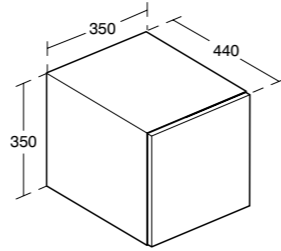

Model	Ref.	Price
1 drawer Gloss White	R4307WG	£276.00
1 drawer Gloss Light Grey	R4307FA	£276.00
1 drawer Gloss Light Brown	R4307FC	£276.00
1 drawer Light Brown Wood	R4307FF	£276.00
1 drawer Light Grey Wood	R4307FE	£276.00