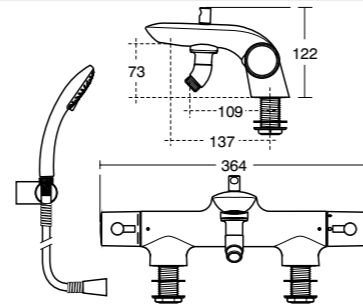

**Melange
Thermostatic
bath
shower
mixer**

Model	Ref.	Price
Two tap hole thermostatic bath shower mixer complete with shower set	A4284AA	£700.27
• Supplied fitted with a 5 litres per minute eco flow regulator		

**Melange
Thermostatic
bath filler**

Model	Ref.	Price
Two tap hole thermostatic bath filler	A4283AA	£527.23

**Melange
Thermostatic bath
shower mixer**

Model	Ref.	Price
Easybox slim	A6266AA	£431.40
• Shower mixer with diverter also suitable for two shower outlets installation		

**Melange
Thermostatic
shower**

Model	Ref.	Price
Easybox slim	A6265AA	£397.82

ATTITUDE

**Attitude
Basin mixer –
classic outlet**

Model	Ref.	Price
Single lever one tap hole standard basin mixer with classic outlet and pop-up waste	A4592AA	£178.61
Single lever one tap hole standard basin mixer with classic outlet – without waste	A5535AA	£167.12
• Supplied fitted with a 5 litres per minute eco flow regulator		

**Attitude
Basin mixer –
waterfall outlet
high pressure**

Model	Ref.	Price
Single lever one tap hole standard basin mixer with waterfall outlet and pop-up waste	A4597AA	£178.61
Single lever one tap hole standard basin mixer with waterfall outlet – without waste	A5536AA	£165.18

**Attitude
Tall basin mixer –
classic outlet**

Model	Ref.	Price
Single lever one tap hole tall basin mixer with classic outlet – without waste	A4755AA	£357.23
• Supplied fitted with a 5 litres per minute eco flow regulator		

**Attitude
Tall basin mixer –
waterfall outlet
high pressure**

Model	Ref.	Price
Single lever one tap hole tall basin mixer with waterfall outlet – without waste	A4756AA	£357.23

**Attitude
Bidet mixer**

Model	Ref.	Price
Single lever one tap hole bidet mixer with pop-up waste	A4617AA	£219.43

**Attitude
Bath filler**

Model	Ref.	Price
Single lever one tap hole bath filler	A4609AA	£367.09

**Attitude
Thermostatic
bath shower mixer**