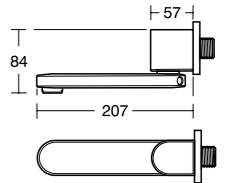

**Attitude
Thermostatic
built-in bath
shower mixer**

Model	Ref.	Price
Three-control two-outlet bath shower mixer with faceplate and handles	A5603AA	£762.08
Three-control three-outlet bath shower mixer with faceplate and handles	A5604AA	£800.98

**Attitude
Thermostatic
shower mixer**

Model	Ref.	Price
Faceplate and handles for use with A3969NU TT shower valve	A4613AA	£238.14
TT built-in thermostatic shower mixer – no faceplate or handles	A3969NU	£242.84

**Moments
Bath filler**

Model	Ref.	Price
Single lever one tap hole bath filler	A3921AA	£451.36

**Moments
wall mounted
swivel bath
spout**

Model	Ref.	Price
Wall mounted swivel bath spout	A3923AA	£259.21

**Moments
Bath shower
mixer high
pressure**

Model	Ref.	Price
Single lever built-in wall bath shower mixer – no spout or shower kit	A3916AA	£488.96

**Moments
Shower valve**

Model	Ref.	Price
Single lever built-in manual shower valve – without shower kit	A3912AA	£319.72

**Moments
Thermostatic
shower mixer**

Model	Ref.	Price
Faceplate and handles for use with Trevi TT built-in shower mixer	A3918AA	£282.10
TT built-in thermostatic shower valve – without faceplate or handles	A3969NU	£242.84

**Moments
Bath shower
mixer high
pressure**

Model	Ref.	Price
Single lever exposed wall bath shower mixer – without shower kit	A3914AA	£413.76

MOMENTS

**Moments
Basin mixer**

Model	Ref.	Price
Single lever one tap hole standard basin mixer with pop-up waste	A3903AA	£357.35
Single lever one tap hole standard basin mixer – without waste	A5565AA	£338.02

**Moments
Handrinse
basin mixer**

Model	Ref.	Price
Single lever one tap hole handrinse basin mixer with pop-up waste	A3906AA	£357.35
Single lever one tap hole handrinse basin mixer – without waste	A5566AA	£338.02

**Moments
Bidet mixer
high pressure**