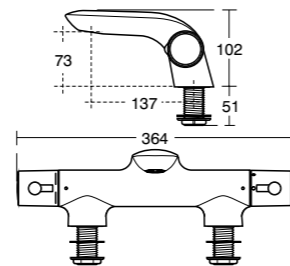

Model	Ref.	Price
Two tap hole thermostatic bath filler	A4283AA	£527.23