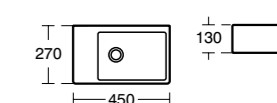

Softmoood 300/600/800mm Single towel rail

Model	Ref.	Price
300 x 60 x 35mm	A9136AA	£93.55
600 x 60 x 35mm	A9135AA	£112.57
800 x 60 x 35mm	A9134AA	£119.88

- Chrome

Softmoood double towel rail

Model	Ref.	Price
Chrome	A9138AA	£137.42

- 79 x 492 x 35/62mm

Softmoood 250mm hand towel rail

Model	Ref.	Price
Chrome	A9137AA	£80.41

- 250 x 60 x 35mm

Softmoood toilet roll holder

Model	Ref.	Price
Chrome	A9142AA	£87.71

- 172 x 96 x 155mm

Softmoood spare toilet roll holder

Model	Ref.	Price
Chrome	A9143AA	£78.95

- 172 x 96 x 35mm

Softmoood Robe hook

Model	Ref.	Price
Chrome	A9145AA	£39.47

- 20 x 32 x 42mm

Softmoood frosted glass soap dispenser and holder

Model	Ref.	Price
Chrome	A9140AA	£122.78

- 79 x 492 x 35/62mm

Softmoood frosted glass tumbler and holder

Model	Ref.	Price
Chrome	A9139AA	£67.25

- 70 x 86 x 123mm

Softmoood toilet brush and holder

Model	Ref.	Price
Chrome	A9144AA	£116.95

- 88 x 104 x 383mm

Softmoood frosted glass soap dish and holder

Model	Ref.	Price
Chrome	A9141AA	£67.25

- 118 x 95 x 53mm

STRADA

Strada Countertop basin 70cm

Model	Ref.	Price
One tap hole	K078201	£242.82
Chrome bottle trap	E0079AA	£133.97

- Wall hung or countertop mounted
- See furniture compatibility matrix on page 173

Strada Countertop basin 60cm

Model	Ref.	Price
One tap hole	K077801	£212.46
No tap holes	K079701	£212.46
Chrome bottle trap	E0079AA	£133.97

- Wall hung or countertop mounted
- See furniture compatibility matrix on page 173

Strada Countertop basin 50cm

Model	Ref.	Price
One tap hole	K077701	£182.10
No tap holes	K081501	£182.10
Chrome bottle trap	E0079AA	£133.97

- Wall hung or countertop mounted.
- See furniture compatibility matrix on page 173

Strada Handrinse countertop basin 45cm

Model	Ref.	Price
One left hand tap hole	K081701	£164.68
Contemporary bottle trap	E0079AA	£133.97