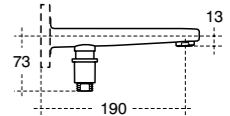

ARCHIMODULE

Archimodule Built-in thermostat unit

Model	Ref.	Price
Built-in thermostat unit	A1500NU	£412.86

- Flush-mounted installation for pre-installation before tiling with plaster protective cover, flushing device, sealing felt
- Lateral stopcock with backflow preventer
- DVGW approved as intrinsically safe (German Technical and Scientific Association for Gas and Water)
- Includes mounting rail, 600mm
- High pressure (minimum 1 bar)

Archimodule Built-in universal unit

Model	Ref.	Price
Built-in universal unit	A1501NU	£137.62

- Flush-mounted installation for pre-installation before tiling with plaster protective cover, flushing device, sealing felt
- High pressure (minimum 1 bar)

Archimodule accessories

Model	Ref.	Price
Mounting rail 600mm	A1503NU	£58.54
Fixing set for mounting rail	A963713NU	£44.96

- 2 items

Archimodule 1 hole escutcheon

Model	Ref.	Price
83 x 83mm	A1504AA	£42.02

- Chrome plated metal

Archimodule 2 hole escutcheon

Model	Ref.	Price
83 x 166mm	A1505AA	£52.19

- Chrome plated metal

Archimodule 3 hole escutcheon

Model	Ref.	Price
83 x 249mm	A1506AA	£88.74

- Chrome plated metal

Archimodule 4 hole escutcheon

Model	Ref.	Price
83 x 332mm	A1507AA	£144.95

- Chrome plated metal

Archimodule flow control

Model	Ref.	Price
Hand spray	A1508AA	£78.72
Rainshower	A1509AA	£78.72
Side spray	A1510AA	£78.72
Bath or basin	A1511AA	£78.72
Cold water (Blue)	A1522AA	£72.52
Hot water (Red)	A1523AA	£72.52

- Includes fixing to universal unit
- Symbol for water outlet on collar (except cold and hot)
- ECO saving button (except cold and hot)
- Chrome plated

Archimodule temperature control

Model	Ref.	Price
Temperature control	A1512AA	£60.88

- Includes fixing to thermostat unit
- Red/blue marking on collar
- ECO saving button
- Chrome plated