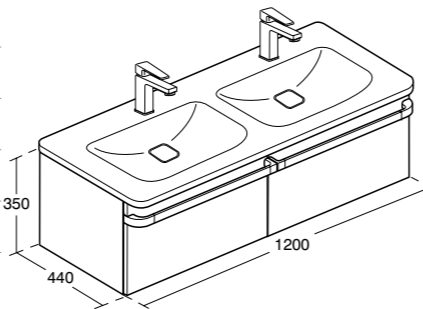

Tonic II Wall hung bidet

Model	Ref.	Price
Wall hung bidet	K523601	£324.00
Support frame	E006067	£157.60

Tonic II Floor standing back-to-wall bidet

Model	Ref.	Price
Floor-standing back-to-wall bidet	K523801	£270.00

Tonic II finishes

Tonic II Basin unit 1200mm

Model	Ref.	Price
1 drawer Gloss White	R4305WG	£984.00
1 drawer Gloss Light Grey	R4305FA	£984.00
1 drawer Gloss Light Brown	R4305FC	£984.00
1 drawer Light Brown Wood	R4305FF	£984.00
1 drawer Light Grey Wood	R4305FE	£984.00

Tonic II Basin unit 1000mm

Model	Ref.	Price
1 drawer Gloss White	R4304WG	£786.00
1 drawer Gloss Light Grey	R4304FA	£786.00
1 drawer Gloss Light Brown	R4304FC	£786.00
1 drawer Light Brown Wood	R4304FF	£786.00
1 drawer Light Grey Wood	R4304FE	£786.00

Tonic II Basin unit 800mm

Model	Ref.	Price
1 drawer Gloss White	R4303WG	£678.00
1 drawer Gloss Light Grey	R4303FA	£678.00
1 drawer Gloss Light Brown	R4303FC	£678.00
1 drawer Light Brown Wood	R4303FF	£678.00
1 drawer Light Grey Wood	R4303FE	£678.00

Tonic II Basin unit 600mm

Model	Ref.	Price
1 drawer Gloss White	R4302WG	£594.00
1 drawer Gloss Light Grey	R4302FA	£594.00
1 Drawer Gloss Light Brown	R4302FC	£594.00
1 Drawer Light Brown Wood	R4302FF	£594.00
1 drawer Light Grey Wood	R4302FE	£594.00

Tonic II Basin unit 500mm

Model	Ref.	Price
1 drawer Glossy White	R4301WG	£552.00
1 drawer Gloss Light Grey	R4301FA	£552.00
1 drawer Gloss Light Brown	R4301FC	£552.00
1 drawer Light Brown Wood	R4301FF	£552.00
1 Drawer Light Grey Wood	R4301FE	£552.00

Tonic II Guest basin unit 450mm, right hand

Model	Ref.	Price
1 door right hand Gloss White	R4306WG	£276.00
1 door right hand Gloss Light Grey	R4306FA	£276.00
1 door right hand Gloss Light Brown	R4306FC	£276.00
1 door right hand Light Brown Wood	R4306FF	£276.00
1 door right hand Light Grey Wood	R4306FE	£276.00