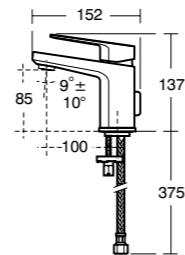

Model	Ref.	Price
Single lever mixer with pop-up waste	A6330AA	£224.81
Single lever mixer without pop-up waste	A6331AA	£213.34