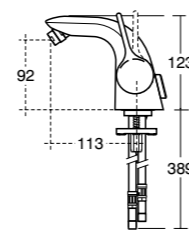

Melange Basin mixer

Model	Ref.	Price
Dual control three tap hole basin mixer with pop-up waste	A4289AA	£570.34

- Supplied fitted with a 5 litres per minute eco flow regulator

Melange Waterfall basin mixer

Model	Ref.	Price
With pop-up waste	B1029AA	£244.12

Melange Bidet mixer

Model	Ref.	Price
Single lever one tap hole bidet mixer with pop-up waste	A4268AA	£307.54

- Supplied fitted with a 5 litres per minute eco flow regulator

Melange Small bidet mixer

Model	Ref.	Price
With pop-up waste	A6261AA	£244.12

- Supplied fitted with a 5 litres per minute eco flow regulator

Melange Bath filler

Model	Ref.	Price
Single lever one tap hole bath filler	A4277AA	£424.88

Melange Dual control bath filler

Model	Ref.	Price
Two tap hole	A6264AA	£290.62

Melange Bath shower mixer

Model	Ref.	Price
Dual control four tap hole bath shower mixer complete with retractable hand shower	A4335AA	£606.19

Melange Bath shower mixer

Model	Ref.	Price
Single lever one tap hole bath shower mixer complete with retractable hand shower	A4278AA	£546.24

Melange Bath shower mixer

Model	Ref.	Price
Dual control four tap hole bath shower mixer complete no spout	A6263AA	£450.78

- Supplied with a water collection system for the retracting shower hose

Melange Free standing bath shower mixer

Model	Ref.	Price
No tap holes	A6120AA	£1,252.75
Mounting kit 1 for free standing bath shower mixer	A6133NU	£37.04

Melange Side bodies for bath fill

Model	Ref.	Price
Operating handles	A6262AA	£218.28
For use with Trio combined bath filler, pop-up waste and overflow	K7812AA	£278.77