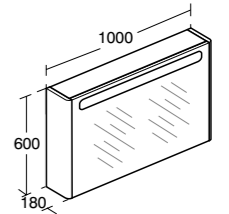

**Softmood
leg for 2 drawer
basin unit**

Model	Ref.	Price
For use with a vanity basin	T783567	£48.78

**Softmood
1000mm
mirror cabinet**

Model	Ref.	Price
1000mm cabinet with light	T7849--	£979.74

- On/Off switch
- Two internal glass shelves
- IP44 rated