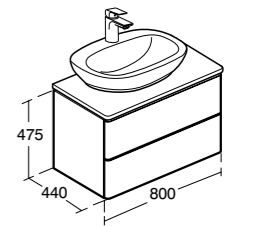

Softmood Floor standing bidet

Model	Ref.	Price
One tap hole	T519201	£272.64

Softmood Wall mounted bidet

Model	Ref.	Price
One tap hole	T519301	£383.16
Support frame	E006067	£157.60

Idealform Double-ended bath

Model	Ref.	Price
170 x 70cm, no tap hole	T992901	£384.96
170 x 75cm, no tap hole	T993001	£398.00
Unilux 170cm front panel	E319401	£115.32
Unilux 70cm end panel	E319601	£57.65
Unilux 75cm end panel	E319501	£61.78

Idealform Plus+ Double-ended bath

Model	Ref.	Price
170 x 70cm, no tap hole	T993501	£517.99
170 x 75cm, no tap hole	T993701	£531.14
Unilux 170cm front panel	E319401	£115.32
Unilux 70cm end panel	E319601	£57.65
Unilux 75cm end panel	E319501	£61.78

Idealform Bath

Model	Ref.	Price
170 x 70cm, no tap hole	T992701	£384.96
170 x 75cm, no tap hole	T992801	£398.00
Unilux 170cm front panel	E319401	£115.32
Unilux 70cm end panel	E319601	£57.65
Unilux 75cm end panel	E319501	£61.78

Idealform Plus+ Bath

Model	Ref.	Price
170 x 70cm, no tap hole	T993101	£517.99
170 x 75cm, no tap hole	T993301	£531.14
Unilux 170cm front panel	E319401	£115.32
Unilux 70cm end panel	E319601	£57.65
Unilux 75cm end panel	E319501	£61.78

Softmood finishes

Softmood Wall mounted basin unit 1000mm

Model	Ref.	Price
With 2 drawers	T7802--	£1,027.70

- For use with 104cm vanity basin **T055901**, 60cm vessel basin **T056101** and 55cm vessel basin **T056001**. Worktop to be ordered separately.

Softmood Wall mounted basin unit 800mm

Model	Ref.	Price
With 2 drawers	T7801--	£849.56

- For use with 84cm vanity basin **T055801**, 60cm vessel basin **T056101** and 55cm vessel basin **T056001**. Worktop to be ordered separately.

Softmood Wall mounted basin unit 600mm