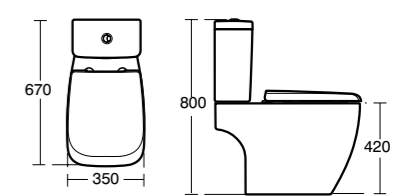

Model	Ref.	Price
Close coupled WC bowl with horizontal outlet	T324701	£279.00
Close coupled cistern with dual flush valve	K404601	£190.01
Seat and cover, slow close	T634401	£150.56