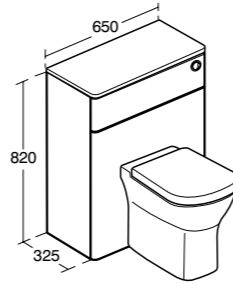

**Softmood
Semi-countertop
basin unit
650mm**

Model	Ref.	Price
With 2 doors and internal shelf	T7818WG	£548.11
With 2 doors and internal shelf	T7818S6	£548.11

- For use with 55cm semi-countertop basin [T055301](#). Worktop [T7839--](#) to be ordered separately.
- Not available in S4 and S5 finish

**Softmood
Guest basin unit
450mm**

Model	Ref.	Price
With 1 door	T7804--	£335.71

- For use with 45cm handrinse basin [T055101](#). Worktop not required

**Softmood
WC unit
650mm**

Model	Ref.	Price
650 x 320mm WC unit	T7819WG	£575.52
650 x 320mm WC unit	T7819S6	£575.52

Includes pre-fitted dual flush cistern and push button. Removable panel for maintenance

- Can be used with back-to-wall WC [T321601](#) or wall mounted WC [T322601](#). Worktop [T7839--](#) to be ordered separately. Wall mounted pan brackets [E0600](#) must be used for wall mounted pan
- Not available in S4 and S5 finish

**Softmood
Trolley unit
on wheels**

Model	Ref.	Price
With 1 drawer and 4 wheels	T7820--	£717.16

- Drawer thickness 25mm, cushion in eco White leather only, integrated chrome plated bar

**Softmood
Column unit
with 2 doors**

Model	Ref.	Price
With 2 right hand doors	T7817--	£705.70
With 2 left hand doors	T7836--	£705.70

Wall mounted, 4 internal adjustable glass shelves (3 upper, 1 lower), integrated chrome plated bar, door thickness 25mm

- Hinge position dictates handing (hinges on the right = right hand unit)

**Softmood
1000mm worktop for
60cm vessel basin**

Model	Ref.	Price
1000mm worktop for vessel basin	T056101	£191.64

- Can also be installed with 1000mm wall hung basin unit [T7802](#) or 1000mm bracket set with towel holder [T783767](#)
- See furniture compatibility matrix on page 168

**Softmood
800mm worktop for
60cm vessel basin**