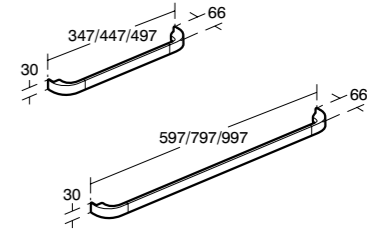

**Tonic II
Handles
350 – 1000mm**

Model	Ref.	Price
350mm Chrome-plated	R4355AA	£42.00
350mm Gloss White	R4355WG	£30.00
350mm Brown	R4355FM	£30.00
450mm Chrome-plated	R4356AA	£48.00
450mm Gloss White	R4356WG	£36.00
450mm Brown	R4356FM	£36.00
500mm Chrome-plated	R4357AA	£54.00
500mm Gloss White	R4357WG	£42.00
500mm Brown	R4357FM	£42.00
600mm Chrome-plated	R4358AA	£60.00
600mm Gloss White	R4358WG	£48.00
600mm Brown	R4358FM	£48.00
800mm Chrome-plated	R4359AA	£72.00
800mm Gloss White	R4359WG	£60.00
800mm Brown	R4359FM	£60.00
1000mm Chrome-plated	R4360AA	£78.00
1000mm Gloss White	R4360WG	£66.00
1000mm Brown	R4360FM	£66.00