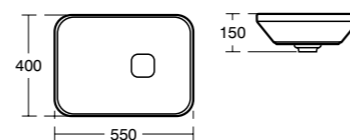

Model	Ref.	Price
55 x 40cm, no tap holes	K083301	£264.00
55 x 40cm, matt brown edge, no tap holes	K0833FM	£303.60
Contemporary bottle trap	E0079AA	£133.97