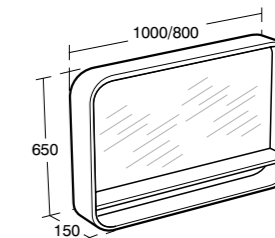

Dea
Glass worktop 1000/800mm
for 52cm vessel installation

Model	Ref.	Price
1000mm	T7871SA	£334.56
800mm	T7870SA	£282.90

- Worktop for vessel [T0443](#)
- Thickness: 12mm
- White glass finish only
- Without tap hole fitting for built-in fitting
- Hardware included
- Compatible with units [T7852](#) (1000mm) and [T7851](#) (800mm)

Dea
Glass worktop 600mm
for 52cm vessel installation

Model	Ref.	Price
600mm	T7869SA	£252.16

- Worktop for vessel [T0443](#)
- Thickness: 12mm
- White glass finish only
- Without tap hole fitting for built-in fitting
- Hardware included
- Compatible with unit [T7850](#)

Dea
Glass worktop 1000/800mm
for 62cm vessel installation

Model	Ref.	Price
1000mm	T7880SA	£334.56
800mm	T7879SA	£282.90

- Worktop for basin [T0445](#)
- Thickness: 12mm
- White glass finish only
- For use with vessel basin with tap deck
- Hardware included
- Compatible with units [T7852](#) (1000mm) and [T7851](#) (800mm)

Dea
Legs

Model	Ref.	Price
Individual rounded leg for vanity installation	T787567	£59.65
Individual rounded leg for vessel installation	T787267	£59.65

Dea
400mm

Model	Ref.	Price
Gloss Mid Grey	T7873S2	£807.65
Gloss Light Brown	T7873S3	£807.65
Gloss Blue	T7873S7	£807.65
Dark Larch	T7873S9	£807.65
Gloss White	T7873WG	£807.65

- Single door
- Opening system push to open
- 4 glass shelves, 1 central wooden shelf
- Reversible unit – can be hung with left or right hand door opening
- Hardware included

Dea
½ column

Model	Ref.	Price
Gloss Mid Grey	T7874S2	£726.89
Gloss Light Brown	T7874S3	£726.89
Gloss Blue	T7874S7	£726.89
Dark Larch	T7874S9	£726.89
Gloss White	T7874WG	£726.89

- Single door
- Opening system push to open
- 3 glass shelves, 1 central wooden shelf
- Reversible unit – can be hung with left or right hand door opening
- Hardware included

Dea
Shelf mirror with LED light
1000/800mm