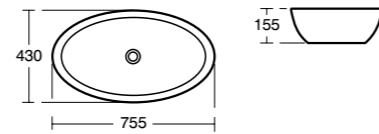

Model	Ref.	Price
No overflow	K077601	£212.15

- Countertop mounted
- See furniture compatibility matrix on page 175

**Strada 'O'
Oval vessel
basin
75cm**

Model	Ref.	Price
No overflow	K078501	£329.35

- Countertop mounted
- See furniture compatibility matrix on page 176