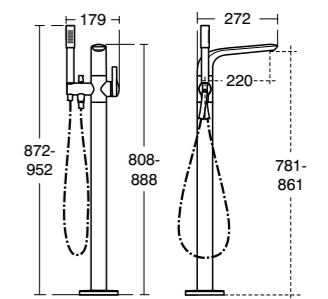

Melange Free standing bath shower mixer

Model	Ref.	Price
No tap holes	A6120AA	£1,252.75
Mounting kit 1 for free standing bath shower mixer	A6133NU	£37.04