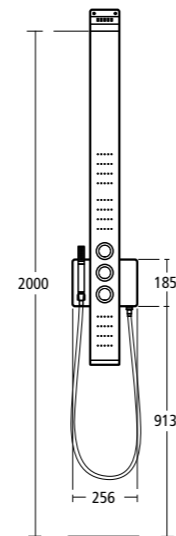

Moments Shower mixer

Model	Ref.	Price
Single lever exposed manual shower valve – without shower kit	A3910AA	£376.15

Moments Bath shower mixer

Model	Ref.	Price
Dual control four tap hole bath shower mixer complete with diverter and shower kit – no spout	A3920AA	£846.31
Multiplex Trio bath waste and Exofil overflow – working components	K7812AA	£278.77

Moments Thermostatic built-in shower mixer

Model	Ref.	Price
Three-control, two-outlet bath shower mixer with faceplate, handles and two-way diverter to bath or shower	A5597AA	£751.15
Three-control, three-outlet bath shower mixer with faceplate, handles and three-way diverter to bath	A5598AA	£789.48

Moments Thermostatic shower column high pressure

Model	Ref.	Price
Shower column	K6190AA	£1,870.70

STRADA

Strada Basin mixer

Model	Ref.	Price
Single lever one tap hole standard basin mixer with pop-up waste	A6295AA	£226.80
Single lever one tap hole standard basin mixer – without waste	A6296AA	£214.80

- Supplied fitted with a 5 litre per minute eco flow regulator
- Swivel outlet to direct water stream

Strada Tall basin mixer

Model	Ref.	Price
Single lever one tap hole tall basin mixer – without waste	A6297AA	£286.80

- Supplied fitted with a 5 litre per minute eco flow regulator
- Swivel outlet to direct water stream

Strada Small basin mixer

Model	Ref.	Price
With pop-up waste	A6298AA	£214.80
Without pop-up waste	A6299AA	£202.80

- Supplied fitted with a 5 litre per minute eco flow regulator
- Swivel outlet to direct water stream

Strada Basin mixer

Model	Ref.	Price
Single lever built-in wall mounted basin mixer – no waste	A6844AA	£264.00
Kit 1 for wall mounted basin mixer	A5948NU	£94.80

- Supplied fitted with a 5 litre per minute eco flow regulator
- Swivel outlet to direct water stream

Strada Bidet mixer