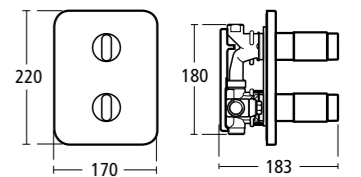

Model	Ref.	Price
Faceplate and handles for use with Trevi TT built-in shower mixer	A3918AA	£282.10
TT built-in thermostatic shower valve – without faceplate or handles	A3969NU	£242.84