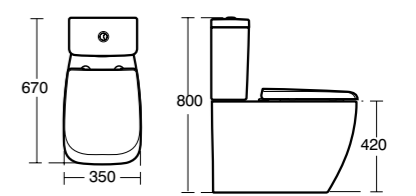

Model	Ref.	Price
Back-to-wall WC bowl with horizontal outlet	T324601	£352.85
Close coupled cistern with dual flush valve	K404601	£190.01
Seat and cover, slow close	T634401	£150.56