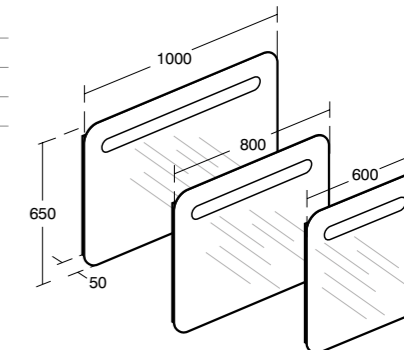

Dea
Glass worktop 1000/800mm
for 52cm vessel installation

Model	Ref.	Price
1000mm	T7871SA	£334.56
800mm	T7870SA	£282.90

- Worktop for vessel [T0443](#)
- Thickness: 12mm
- White glass finish only
- Without tap hole fitting for built-in fitting
- Hardware included
- Compatible with units [T7852](#) (1000mm) and [T7851](#) (800mm)

Dea
Glass worktop 600mm
for 52cm vessel installation

Model	Ref.	Price
600mm	T7869SA	£252.16

- Worktop for vessel [T0443](#)
- Thickness: 12mm
- White glass finish only
- Without tap hole fitting for built-in fitting
- Hardware included
- Compatible with unit [T7850](#)

Dea
Glass worktop 1000/800mm
for 62cm vessel installation

Model	Ref.	Price
1000mm	T7880SA	£334.56
800mm	T7879SA	£282.90

- Worktop for basin [T0445](#)
- Thickness: 12mm
- White glass finish only
- For use with vessel basin with tap deck
- Hardware included
- Compatible with units [T7852](#) (1000mm) and [T7851](#) (800mm)

Dea
Legs

Model	Ref.	Price
Individual rounded leg for vanity installation	T787567	£59.65
Individual rounded leg for vessel installation	T787267	£59.65

Dea
400mm

Model	Ref.	Price
Gloss Mid Grey	T7873S2	£807.65
Gloss Light Brown	T7873S3	£807.65
Gloss Blue	T7873S7	£807.65
Dark Larch	T7873S9	£807.65
Gloss White	T7873WG	£807.65

- Single door
- Opening system push to open
- 4 glass shelves, 1 central wooden shelf
- Reversible unit – can be hung with left or right hand door opening
- Hardware included

Dea
½ column

Model	Ref.	Price
Gloss Mid Grey	T7874S2	£726.89
Gloss Light Brown	T7874S3	£726.89
Gloss Blue	T7874S7	£726.89
Dark Larch	T7874S9	£726.89
Gloss White	T7874WG	£726.89

- Single door
- Opening system push to open
- 3 glass shelves, 1 central wooden shelf
- Reversible unit – can be hung with left or right hand door opening
- Hardware included

Dea
Shelf mirror with LED light
1000/800mm