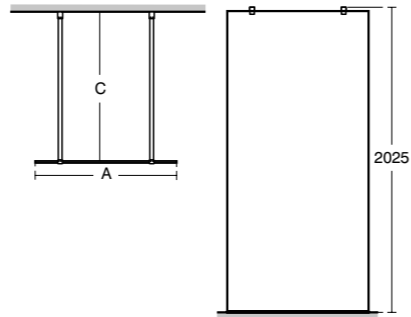

Synergy wetroom panels with end panel and return, corner

Installation: To create this configuration, order wetroom panel of choice for front, 300mm return panel, wetroom panel of choice for end, a straight bracing bracket and an angle bracing bracket.

Model	Ref.	Price
700 panel	L6220EO	£356.09
760 panel	L6221EO	£371.26
800 panel	L6222EO	£386.41
900 panel	L6223EO	£408.47
1000 panel	L6224EO	£437.76
1200 panel	L6225EO	£472.88
1400 panel	L6226EO	£652.98
1600 panel	L6227EO	£786.17
300 return panel	L6228EO	£212.15
Angle bracing bracket	L6230EO	£87.89
Straight bracing bracket	L6229EO	£60.61

- Height: 2000mm
- 8mm clear safety glass
- Idealclean treatment
- 23mm horizontal adjustment
- Concealed fixings, easy click covers and top caps
- Sealing channels for a silicone free look
- Vertical adjustment for drilling into grout lines
- Unhanded
- Suitable for installation on a tray or wetroom floor

SPECIFICATIONS

Size/mm	Dim. A – Width (mm)	Dim. C – Width (mm)
700	638	650 – 994
760	698	650 – 994
800	738	650 – 994
900	838	650 – 994
1000	938	650 – 994
1200	1138	650 – 994
1400	1338	650 – 994
1600	1538	650 – 994

Synergy wetroom dual access

Installation: To create this configuration, order wetroom panel of choice and 2 straight bracing brackets.

Model	Ref.	Price
700 panel	L6220EO	£356.09
760 panel	L6221EO	£371.26
800 panel	L6222EO	£386.41
900 panel	L6223EO	£408.47
1000 panel	L6224EO	£437.76
1200 panel	L6225EO	£472.88
1400 panel	L6226EO	£652.98
1600 panel	L6227EO	£786.17
Straight bracing bracket	L6229EO	£60.61

- Height: 2000mm
- 8mm clear safety glass
- Idealclean treatment
- Concealed fixings, easy click covers and top caps
- Sealing channels for a silicone free look
- Unhanded
- Suitable for installation on a tray or wetroom floor

SPECIFICATIONS