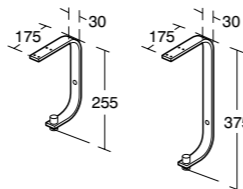

Model	Ref.	Price
Individual rounded leg for vanity installation	T787567	£59.65
Individual rounded leg for vessel installation	T787267	£59.65