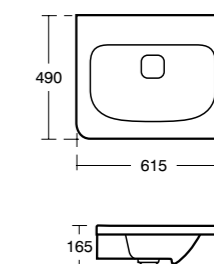

Model	Ref.	Price
60 x 50cm, one tap hole	K083701	£238.80
60 x 50cm, matt brown edge, one tap hole	K0837FM	£274.80

- To be used with furniture basin unit [R4302](#)
- See furniture compatibility matrix on page 178