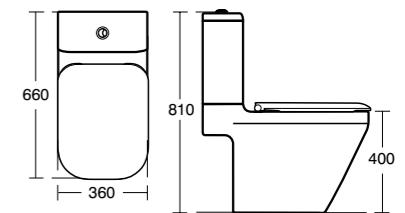

Model	Ref.	Price
Aquablade® close coupled WC bowl	K316101	£306.00
Tonic slim seat and cover, standard close	K706401	£112.20
Tonic slim seat and cover, slow close	K706501	£150.00
Closed coupled cistern 4/2.6 litres dual flush	K405001	£216.00
Closed coupled cistern 6/4 litres dual flush	K405101	£216.00