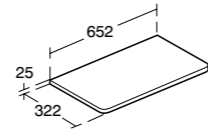

**Softmood
650mm worktop for
semi-countertop
and WC unit**

Model	Ref.	Price
650mm worktop for 650mm semi-countertop unit T7818-- or 650mm WC unit T7819--	T7839--	£109.62

- Not available in S4 and S5 finish

**Softmood
1300mm worktop for
semi-countertop and
WC unit**

Model	Ref.	Price
1300mm worktop for use T7833-- when combining semi-countertop unit T7818-- with 650mm WC unit T7819--	T7833--	£165.50

- Not available in S4 and S5 finish

**Softmood
bracket set for
600mm worktop**

Model	Ref.	Price
Includes towel holder	T783167	£317.21

- Use with worktop **T7805--**, **T7809--**, **T7813--**

**Softmood
bracket set for
800/1000mm
worktop**

Model	Ref.	Price
Bracket set for 800mm worktop, includes towel holder	T783867	£344.78
Bracket set for 1000mm worktop, includes towel holder	T783767	£372.37

- Use with worktop **T7806--**, **T7810--**, **T7814--**
- Use with worktop **T7807--**, **T7811--**, **T7815--**

**Softmood
leg for 2 or 4 drawer
basin unit**

Model	Ref.	Price
For use with a vessel or washbasin	T783467	£43.48

**Softmood
leg for 2 drawer
basin unit**

Model	Ref.	Price
For use with a vanity basin	T783567	£48.78

**Softmood
1000mm
mirror cabinet**

Model	Ref.	Price
1000mm cabinet with light	T7849--	£979.74

- On/Off switch
- Two internal glass shelves
- IP44 rated

**Softmood
800mm
mirror cabinet**

Model	Ref.	Price
800mm cabinet with light	T7848--	£911.23

- On/Off switch
- Two internal glass shelves
- IP44 rated

**Softmood
600mm
mirror cabinet**

Model	Ref.	Price
600mm cabinet with light	T7847--	£842.71

- On/Off switch
- Two internal glass shelves
- IP44 rated

**Softmood
Anti-steam
mirrors**