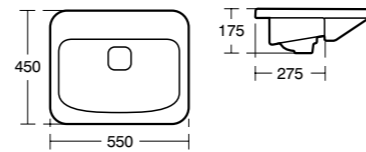

Model	Ref.	Price
55 x 40cm, with overflow, one tap hole	K083501	£228.00
Contemporary bottle trap	E0079AA	£133.97