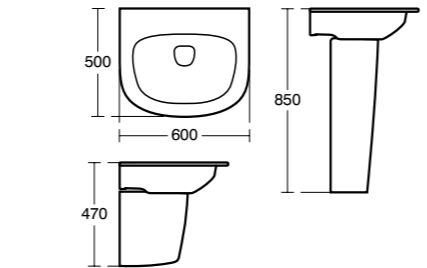

Model	Ref.	Price
Gloss White	T044601	£312.00
Matt White	T044683	£374.40

- Ceramic waste cover
- With hidden overflow system – Idealflow
- With tap hole
- To be wall mounted with pedestal [T4236](#) or semi-pedestal [T4237](#) or to be mounted in combination with furniture basin unit [T7850](#)
- See furniture compatibility matrix on page 171