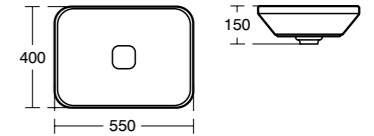

Model	Ref.	Price
55 x 40cm, no tap holes	K083401	£238.80
55 x 40cm, matt brown edge, no tap holes	K0834FM	£274.80
Contemporary bottle trap	E0079AA	£133.97