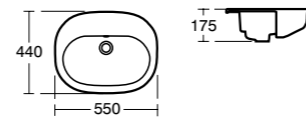

- Can also be installed with 450mm guest basin unit **T7804**

Softmood Semi-countertop washbasin 55cm

Model	Ref.	Price
One tap hole	T055301	£232.12

- Can also be installed with 650mm semi-countertop unit **T7818**
- See furniture compatibility matrix on page 168