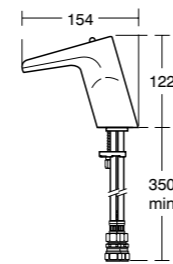

Model	Ref.	Price
With pop-up waste	B1029AA	£244.12