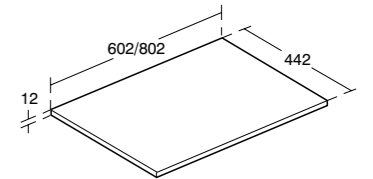

Model	Ref.	Price
Shelf 600mm Gloss White	R4321WG	£78.00
Shelf 600mm Gloss Light Grey	R4321FA	£78.00
Shelf 600mm Gloss Light Brown	R4321FC	£78.00
Shelf 600mm Light Brown Wood	R4321FF	£78.00
Shelf 600mm Light Grey Wood	R4321FE	£78.00
Shelf 800mm Gloss White	R4322WG	£102.00
Shelf 800mm Gloss Light Grey	R4322FA	£102.00
Shelf 800mm Gloss Light Brown	R4322FC	£102.00
Shelf 800mm Light Brown Wood	R4322FF	£102.00
Shelf 800mm Light Grey Wood	R4322FE	£102.00