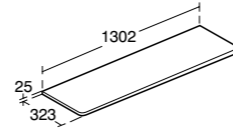

**Softmood
650mm worktop for
semi-countertop
and WC unit**

Model	Ref.	Price
650mm worktop for 650mm semi-countertop unit T7818-- or 650mm WC unit T7819--	T7839--	£109.62

- Not available in S4 and S5 finish

**Softmood
1300mm worktop for
semi-countertop and
WC unit**

Model	Ref.	Price
1300mm worktop for use T7833-- when combining semi-countertop unit T7818-- with 650mm WC unit T7819--	T7833--	£165.50

- Not available in S4 and S5 finish

**Softmood
bracket set for
600mm worktop**

Model	Ref.	Price
Includes towel holder	T783167	£317.21

- Use with worktop **T7805--**, **T7809--**, **T7813--**

**Softmood
bracket set for
800/1000mm
worktop**

Model	Ref.	Price
Bracket set for 800mm worktop, includes towel holder	T783867	£344.78
Bracket set for 1000mm worktop, includes towel holder	T783767	£372.37

- Use with worktop **T7806--**, **T7810--**, **T7814--**
- Use with worktop **T7807--**, **T7811--**, **T7815--**

**Softmood
leg for 2 or 4 drawer
basin unit**

Model	Ref.	Price
For use with a vessel or washbasin	T783467	£43.48

**Softmood
leg for 2 drawer
basin unit**

Model	Ref.	Price
For use with a vanity basin	T783567	£48.78

**Softmood
1000mm
mirror cabinet**

Model	Ref.	Price
1000mm cabinet with light	T7849--	£979.74

- On/Off switch
- Two internal glass shelves
- IP44 rated

**Softmood
800mm
mirror cabinet**

Model	Ref.	Price
800mm cabinet with light	T7848--	£911.23

- On/Off switch
- Two internal glass shelves
- IP44 rated

**Softmood
600mm
mirror cabinet**

Model	Ref.	Price
600mm cabinet with light	T7847--	£842.71

- On/Off switch
- Two internal glass shelves
- IP44 rated

**Softmood
Anti-steam
mirrors**