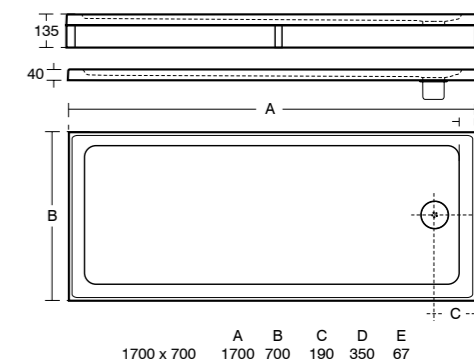

Model	Ref.	Price
1700 x 700 flat top tray and waste	L509801	£405.66

- Suitable for installations where a bath is being replaced by a shower enclosure