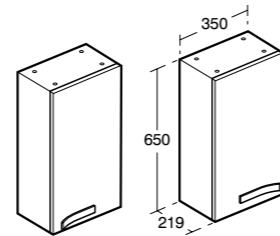

Strada
Wall mounted
storage
unit two
doors
700mm

Model	Ref.	Price
700mm, White Gloss	K2725WG	£494.09
700mm, Grey Gloss	K2456WH	£494.09

- Internal glass shelves
- Handles included
- Soft close
- Not available in WC finish

Strada
Wall mounted
storage unit
350mm

Model	Ref.	Price
1 door White Gloss – right hand	K2731WG	£291.38
1 door Grey Gloss – right hand	K2463WH	£291.38
1 door White Gloss – left hand	K2732WG	£291.38
1 door Grey Gloss – left hand	K2464WH	£291.38

- Internal glass shelves
- Handles included
- Soft close
- Not available in WC finish

Strada
High
cabinet
2 doors

Model	Ref.	Price
1650mm, left hand	K2683--	£684.13
1650mm, right hand	K2689--	£684.13

- Available in all 3 finishes
- Internal glass shelves
- Handles included
- Soft close

Strada
1/2 column

Model	Ref.	Price
2 doors	K2684--	£684.13
2 mirrored doors	K2685--	£684.13

- Available in all 3 finishes
- Internal glass shelves
- Handles included
- Soft close
- Hinge position dictates handing (hinges on right = right handed)

Strada
Wall mounted
tall storage
unit

Model	Ref.	Price
400mm White Gloss 1 right hand door	K2733WG	£637.18
400mm Grey Gloss 1 right hand door	K2465WH	£637.18
400mm White Gloss 1 left hand door	K2734WG	£637.18
400mm Grey Gloss 1 left hand door	K2466WH	£637.18

- Handles included
- Not available in WC finish
- Hinge position dictates handing (hinges on right = right handed)
- Soft close

Strada
Mirror
with light

Model	Ref.	Price
400 x 650mm	E0387BH	£304.06
500 x 650mm	K2475BH	£316.73
600 x 650mm	K2476BH	£329.40
700 x 650mm	K2477BH	£342.06
800 x 650mm	K2673BH	£354.73
1000 x 650mm	K2479BH	£380.08
1200 x 650mm	K2674BH	£418.08
1300 x 650mm	E0388BH	£418.08

- With integrated light IP44 – EMC certified

SOFTMOOD COMPATIBILITY MATRIX

Types of basins

Example washbasin

+

+