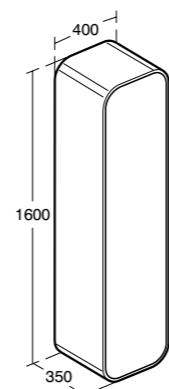

- Single door
- Opening system push to open
- 4 glass shelves, 1 central wooden shelf
- Reversible unit – can be hung with left or right hand door opening
- Hardware included

Dea
½ column

Model	Ref.	Price
Gloss Mid Grey	T7874S2	£726.89
Gloss Light Brown	T7874S3	£726.89
Gloss Blue	T7874S7	£726.89
Dark Larch	T7874S9	£726.89
Gloss White	T7874WG	£726.89