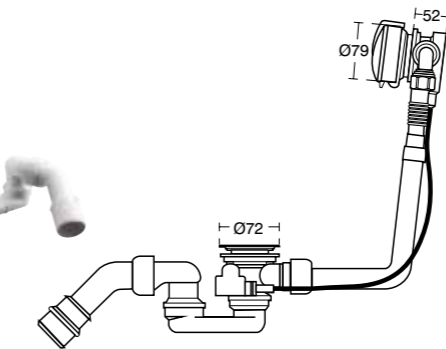

Strada Bath shower mixer

Model	Ref.	Price
Dual control four tap hole bath shower mixer complete with retractable handspray no spout	A6302AA	£594.00

Strada Side bodies for bath fill

Model	Ref.	Price
Operating handles	A6301AA	£226.80
For use with Idealfill combined bath filler, pop-up waste and overflow	E6791AA	£234.80

Strada Bath spout

Model	Ref.	Price
Bath spout	A5896AA	£202.80

- Swivel outlet to direct water stream

Strada Bath shower mixer

Model	Ref.	Price
Single lever exposed bath shower mixer	A6848AA	£334.80

- Swivel outlet to direct water stream

Strada Bath shower mixer

Model	Ref.	Price
Single lever built-in bath shower mixer	A6853AA	£238.80
Easybox	A1000NU	£82.80

- A shower mixer with diverter suitable for two shower outlet installations

Strada Shower mixer

Model	Ref.	Price
Single lever built-in shower mixer	A6852AA	£214.80
Easybox	A1000NU	£82.80

ANCILLARIES

Alfiere showers

Model	Ref.	Price
Handspray and flexible shower kit	A4942AA	£262.03
Shower handspray, hose and holder	A4943AA	£176.89

Karisma dual flush plate

Model	Ref.	Price
Dual flush plate, Chrome plated (for concealed cisterns)	E4463AA	£85.12

BASIN AND BATH WASTES

Waste with swivel plug

Model	Ref.	Price
Slotted basin waste with swivel plug	S8733AA	£62.53
Unslotted basin waste with swivel plug	S8734AA	£62.53

Waste with 'click' plug

Model	Ref.	Price
Slotted basin waste with 'click' plug	S8803AA	£37.20
Unslotted basin waste with 'click' plug	S8808AA	£37.20

Contemporary bottle trap

Model	Ref.	Price
Contemporary 32 x 75mm seal bottle trap	E0079AA	£133.97

Multiplex Trio

Model	Ref.	Price
Combined bath filler, overflow and pop up waste	K7812AA	£278.77
Optional metal handle and plug	K8029AA	£133.75

Bath pop-up waste