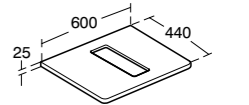

**Softmood
Semi-countertop
basin unit
650mm**

Model	Ref.	Price
With 2 doors and internal shelf	T7818WG	£548.11
With 2 doors and internal shelf	T7818S6	£548.11

- For use with 55cm semi-countertop basin [T055301](#). Worktop [T7839--](#) to be ordered separately.
- Not available in S4 and S5 finish

**Softmood
Guest basin unit
450mm**

Model	Ref.	Price
With 1 door	T7804--	£335.71

- For use with 45cm handrinse basin [T055101](#). Worktop not required

**Softmood
WC unit
650mm**

Model	Ref.	Price
650 x 320mm WC unit	T7819WG	£575.52
650 x 320mm WC unit	T7819S6	£575.52

Includes pre-fitted dual flush cistern and push button. Removable panel for maintenance

- Can be used with back-to-wall WC [T321601](#) or wall mounted WC [T322601](#). Worktop [T7839--](#) to be ordered separately. Wall mounted pan brackets [E0600](#) must be used for wall mounted pan
- Not available in S4 and S5 finish

**Softmood
Trolley unit
on wheels**

Model	Ref.	Price
With 1 drawer and 4 wheels	T7820--	£717.16

- Drawer thickness 25mm, cushion in eco White leather only, integrated chrome plated bar

**Softmood
Column unit
with 2 doors**

Model	Ref.	Price
With 2 right hand doors	T7817--	£705.70
With 2 left hand doors	T7836--	£705.70

Wall mounted, 4 internal adjustable glass shelves (3 upper, 1 lower), integrated chrome plated bar, door thickness 25mm

- Hinge position dictates handing (hinges on the right = right hand unit)

**Softmood
1000mm worktop for
60cm vessel basin**

Model	Ref.	Price
1000mm worktop for vessel basin	T056101	£191.64

- Can also be installed with 1000mm wall hung basin unit [T7802](#) or 1000mm bracket set with towel holder [T783767](#)
- See furniture compatibility matrix on page 168

**Softmood
800mm worktop for
60cm vessel basin**