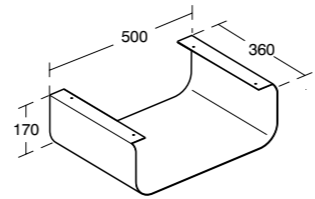

**Tonic II
Open shelf
800/600mm**

Model	Ref.	Price
800mm Gloss White	R4343WG	£78.00
600mm Gloss White	R4342WG	£66.00

**Tonic II
Open shelf
500mm**

Model	Ref.	Price
Gloss White	R4341WG	£60.00

**Tonic II
Open shelf
450mm**