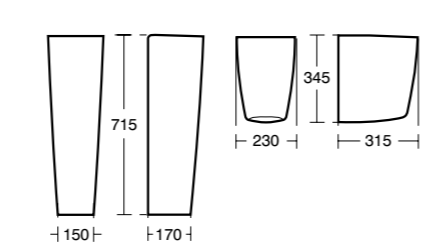

Model	Ref.	Price
Full pedestal Gloss White	T423601	£112.32
Matt White	T423683	£134.78
Semi-pedestal Gloss White	T423701	£118.56
Matt White	T423783	£142.27

- To be used with all Dea pedestal basins