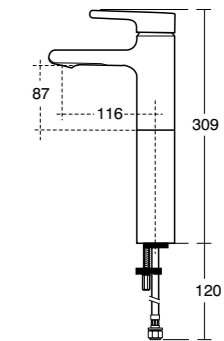

**Melange
Thermostatic
bath
shower
mixer**

Model	Ref.	Price
Two tap hole thermostatic bath shower mixer complete with shower set	A4284AA	£700.27
• Supplied fitted with a 5 litres per minute eco flow regulator		

**Melange
Thermostatic
bath filler**

Model	Ref.	Price
Two tap hole thermostatic bath filler	A4283AA	£527.23

**Melange
Thermostatic bath
shower mixer**

Model	Ref.	Price
Easybox slim	A6266AA	£431.40
• Shower mixer with diverter also suitable for two shower outlets installation		

**Melange
Thermostatic
shower**

Model	Ref.	Price
Easybox slim	A6265AA	£397.82

ATTITUDE

**Attitude
Basin mixer –
classic outlet**

Model	Ref.	Price
Single lever one tap hole standard basin mixer with classic outlet and pop-up waste	A4592AA	£178.61
Single lever one tap hole standard basin mixer with classic outlet – without waste	A5535AA	£167.12
• Supplied fitted with a 5 litres per minute eco flow regulator		

**Attitude
Basin mixer –
waterfall outlet
high pressure**

Model	Ref.	Price
Single lever one tap hole standard basin mixer with waterfall outlet and pop-up waste	A4597AA	£178.61
Single lever one tap hole standard basin mixer with waterfall outlet – without waste	A5536AA	£165.18

**Attitude
Tall basin mixer –
classic outlet**

Model	Ref.	Price
Single lever one tap hole tall basin mixer with classic outlet – without waste	A4755AA	£357.23
• Supplied fitted with a 5 litres per minute eco flow regulator		

**Attitude
Tall basin mixer –
waterfall outlet
high pressure**

Model	Ref.	Price
Single lever one tap hole tall basin mixer with waterfall outlet – without waste	A4756AA	£357.23

**Attitude
Bidet mixer**

Model	Ref.	Price
Single lever one tap hole bidet mixer with pop-up waste	A4617AA	£219.43

**Attitude
Bath filler**

Model	Ref.	Price
Single lever one tap hole bath filler	A4609AA	£367.09

**Attitude
Thermostatic
bath shower mixer**