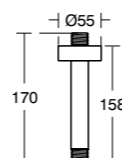

Archimodule Stick handspray

Model	Ref.	Price
Stick handspray	A1519AA	£57.97

- Single-function
- Connecting thread 1/2" male
- Chrome plated

Archimodule Idealrain rainshower

Model	Ref.	Price
Ø300mm	B9443AA	£346.72
Ø200mm	B9442AA	£135.12

- Connecting thread 1/2" male
- With ball joint
- Pivots through 10°
- Anti-limescale
- Chrome plated

Archimodule Idealrain rainshower

Model	Ref.	Price
300 x 300mm	B9844AA	£398.95
400 x 400mm	B9845AA	£538.92

- Connecting thread 1/2" female
- With ball joint
- Pivots through 10°
- Anti-limescale
- Chrome plated

Archimodule Wall connection 370mm

Model	Ref.	Price
Wall connection 370mm	A1524AA	£180.88

- Wall connection for shower head
- 1/2" male
- Includes fixing to universal unit without escutcheon
- Chrome plated

Archimodule Ceiling connector 150mm

Model	Ref.	Price
Ceiling connector 150mm	B9446AA	£47.09

- Ceiling connector for shower head 1/2" male
- Includes escutcheon
- Chrome plated

Archimodule Shower rail

Model	Ref.	Price
600mm	A1526AA	£302.93
900mm	A1528AA	£318.86
600mm with integrated wall elbow 1/2" male	A1527AA	£374.48
900mm with integrated wall elbow 1/2" male	A1529AA	£390.43

- Includes fixing to universal unit with rotating slider
- Without escutcheons
- Chrome plated

Archimodule Wall bracket for handspray

Model	Ref.	Price
Wall bracket for handspray Includes fixing to universal unit	A1520AA	£60.88

- Without escutcheon
- Chrome plated

Archimodule Wall elbow

Model	Ref.	Price
Wall elbow	A1521AA	£100.19

- Includes fixing to universal unit
- Includes backflow preventer
- DVGW approved as intrinsically safe (German Technical and Scientific Association for Gas and Water)
- Connecting thread 1/2" male without escutcheon
- Chrome plated

Archimodule Idealflex shower hose