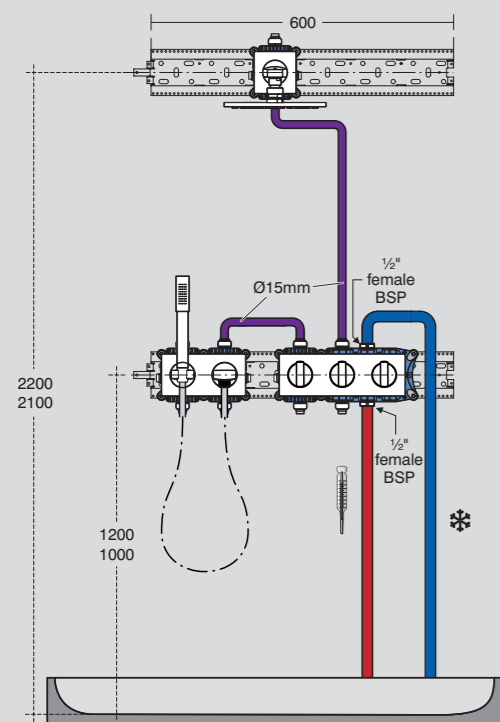

SHOWERS ELEGANT

Module list

- 1x **A1500NU** built-in thermostat unit
- 4x **A1501NU** built-in universal unit
- 1x **A1503NU** mounting rail 600mm
- 1x **A1504AA** 1 hole escutcheon 83 x 83mm
- 1x **A1505AA** 2 hole escutcheon 83 x 166mm
- 1x **A1506AA** 3 hole escutcheon 83 x 249mm
- 1x **A1508AA** flow control, handspray
- 1x **A1509AA** flow control, rainshower
- 1x **A1512AA** temperature control
- 1x **A3306AA** Idealflex shower hose 1.25m
- 1x **A1519AA** stick handspray
- 1x **A1520AA** wall bracket for handspray
- 1x **A1521AA** wall elbow, flush-mounted
- 1x **B9443AA** Idealrain rainshower 300mm
- 1x **A1524AA** wall connection 370mm

SHOWERS LUXURIOUS

Module list

- 1x **A1500NU** built-in thermostat unit
- 3x **A1501NU** built-in universal unit
- 1x **A1504AA** 1 hole escutcheon 83 x 83mm
- 1x **A1505AA** 2 hole escutcheon 83 x 166mm
- 1x **A1506AA** 3 hole escutcheon 83 x 249mm
- 1x **A1508AA** flow control, handspray
- 1x **A1509AA** flow control, rainshower
- 1x **A1512AA** temperature control
- 1x **A4109AA** Idealflex shower hose 1.75m
- 1x **A1519AA** stick handspray
- 1x **A1521AA** wall elbow, flush-mounted
- 1x **B9443AA** Idealrain rainshower 300mm
- 1x **A1530AA** shower system (without rainshower)