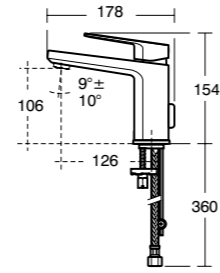

Basin shelf 1000mm **R4312**
Worktop 1000mm asymmetric vessel **R4336**
Handle 1000mm **R4360**

Ceramic

550mm
Asym vessel **K0833**

550mm
vessel **K0834**

TONIC II

Tonic II Basin mixer

Model	Ref.	Price
Single lever mixer with pop-up waste	A6326AA	£229.39
Single lever mixer without waste	A6327AA	£223.66