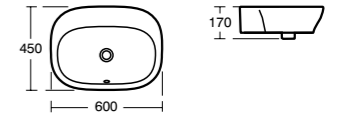

Model	Ref.	Price
One tap hole	T056101	£294.74
Chrome bottle trap	E0079AA	£133.97

- Can also be installed with 1000mm basin unit **T7802**, 800mm basin unit **T7801** and 600mm basin unit **T7800**
- See furniture compatibility matrix on page 168