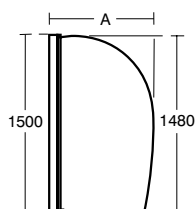

BATH SCREENS SYNERGY

Synergy bath screens

Model	Ref.	Price
Bow	L6211AA	£322.64
Bow – with towel rail	L6212AA	£375.16
Sail	L6213AA	£322.64
Angle	L6210AA	£315.13

- Height: 1500mm
- 6mm clear safety glass
- Polished silver finish
- 180 degree opening – inwards and out
- Adjustable rise and fall for easy opening
- Concealed fixings and top caps
- Up to 25mm horizontal adjustment
- Bow available with and without towel rail

SPECIFICATIONS

Model	Dim. A – Width (mm)	Dim. B – Width (mm)	Dim. D – Reach (mm)
Bow	875 – 895	795 – 815	782
Bow – with towel rail	875 – 895	795 – 815	782
Sail	875 – 895		785
Angle	795 – 815		702