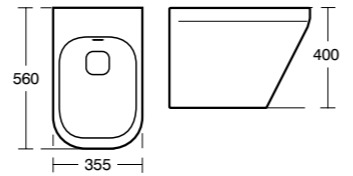

Tonic II Wall hung bidet

Model	Ref.	Price
Wall hung bidet	K523601	£324.00
Support frame	E006067	£157.60

Tonic II Floor standing back-to-wall bidet

Model	Ref.	Price
Floor-standing back-to-wall bidet	K523801	£270.00

Tonic II finishes

Tonic II Basin unit 1200mm

Model	Ref.	Price
1 drawer Gloss White	R4305WG	£984.00
1 drawer Gloss Light Grey	R4305FA	£984.00
1 drawer Gloss Light Brown	R4305FC	£984.00
1 drawer Light Brown Wood	R4305FF	£984.00
1 drawer Light Grey Wood	R4305FE	£984.00

Tonic II Basin unit 1000mm

Model	Ref.	Price
1 drawer Gloss White	R4304WG	£786.00
1 drawer Gloss Light Grey	R4304FA	£786.00
1 drawer Gloss Light Brown	R4304FC	£786.00
1 drawer Light Brown Wood	R4304FF	£786.00
1 drawer Light Grey Wood	R4304FE	£786.00

Tonic II Basin unit 800mm

Model	Ref.	Price
1 drawer Gloss White	R4303WG	£678.00
1 drawer Gloss Light Grey	R4303FA	£678.00
1 drawer Gloss Light Brown	R4303FC	£678.00
1 drawer Light Brown Wood	R4303FF	£678.00
1 drawer Light Grey Wood	R4303FE	£678.00

Tonic II Basin unit 600mm

Model	Ref.	Price
1 drawer Gloss White	R4302WG	£594.00
1 drawer Gloss Light Grey	R4302FA	£594.00
1 Drawer Gloss Light Brown	R4302FC	£594.00
1 Drawer Light Brown Wood	R4302FF	£594.00
1 drawer Light Grey Wood	R4302FE	£594.00

Tonic II Basin unit 500mm

Model	Ref.	Price
1 drawer Glossy White	R4301WG	£552.00
1 drawer Gloss Light Grey	R4301FA	£552.00
1 drawer Gloss Light Brown	R4301FC	£552.00
1 drawer Light Brown Wood	R4301FF	£552.00
1 Drawer Light Grey Wood	R4301FE	£552.00

Tonic II Guest basin unit 450mm, right hand

Model	Ref.	Price
1 door right hand Gloss White	R4306WG	£276.00
1 door right hand Gloss Light Grey	R4306FA	£276.00
1 door right hand Gloss Light Brown	R4306FC	£276.00
1 door right hand Light Brown Wood	R4306FF	£276.00
1 door right hand Light Grey Wood	R4306FE	£276.00