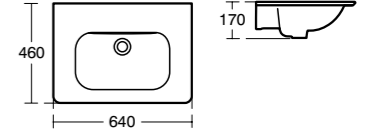

SOFTMOOD

Softmood Washbasin 60cm

Model	Ref.	Price
One tap hole	T055401	£191.58
Full pedestal	T422001	£103.16
Semi-pedestal	T422101	£110.53
Chrome bottle trap	E0079AA	£133.97

- Can also be installed with 1400mm basin unit **T7803**, 1000mm basin unit **T7802**, 800mm basin unit **T7801** and 600mm basin unit **T7800**

Softmood Washbasin 55cm

Model	Ref.	Price
One tap hole	T055401	£176.84
Full pedestal	T422001	£103.16
Semi-pedestal	T422101	£110.53
Chrome bottle trap	E0079AA	£133.97

Softmood Handrinse basin 45cm

Model	Ref.	Price
One right hand tap hole	T055101	£140.02
Chrome bottle trap	E0079AA	£133.97

- Can also be installed with 450mm guest basin unit **T7804**

Softmood Semi-countertop washbasin 55cm

Model	Ref.	Price
One tap hole	T055301	£232.12

- Can also be installed with 650mm semi-countertop unit **T7818**
- See furniture compatibility matrix on page 168

Softmood Vanity basin 104cm

Model	Ref.	Price
One tap hole	T055901	£508.44
Chrome bottle trap	E0079AA	£133.97

- Can also be installed with 1000mm basin unit **T7802**
- See furniture compatibility matrix on page 168

Softmood Vanity basin 84cm

Model	Ref.	Price
One tap hole	T055801	£434.76
Chrome bottle trap	E0079AA	£133.97

- Can also be installed with 800mm basin unit **T7801**
- See furniture compatibility matrix on page 168

Softmood Vanity basin 64cm

Model	Ref.	Price
One tap hole	T055701	£294.74
Chrome bottle trap	E0079AA	£133.97

- Can also be installed with 600mm basin unit **T7800**
- See furniture compatibility matrix on page 168

Softmood Oval vessel basin 60cm

Model	Ref.	Price
One tap hole	T056101	£294.74
Chrome bottle trap	E0079AA	£133.97

- Can also be installed with 1000mm basin unit **T7802**, 800mm basin unit **T7801** and 600mm basin unit **T7800**
- See furniture compatibility matrix on page 168

Softmood Oval vessel basin 55cm