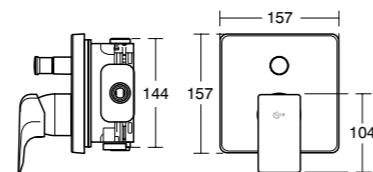

Model	Ref.	Price
Single lever built-in bath shower mixer	A6853AA	£238.80
Easybox	A1000NU	£82.80

- A shower mixer with diverter suitable for two shower outlet installations