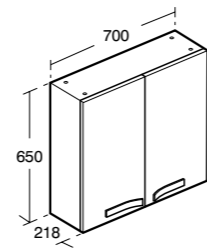

Strada
Wall mounted
storage
unit two
doors
700mm

Model	Ref.	Price
700mm, White Gloss	K2725WG	£494.09
700mm, Grey Gloss	K2456WH	£494.09

- Internal glass shelves
- Handles included
- Soft close
- Not available in WC finish

Strada
Wall mounted
storage unit
350mm

Model	Ref.	Price
1 door White Gloss – right hand	K2731WG	£291.38
1 door Grey Gloss – right hand	K2463WH	£291.38
1 door White Gloss – left hand	K2732WG	£291.38
1 door Grey Gloss – left hand	K2464WH	£291.38

- Internal glass shelves
- Handles included
- Soft close
- Not available in WC finish

Strada
High
cabinet
2 doors

Model	Ref.	Price
1650mm, left hand	K2683--	£684.13
1650mm, right hand	K2689--	£684.13

- Available in all 3 finishes
- Internal glass shelves
- Handles included
- Soft close

Strada
1/2 column

Model	Ref.	Price
2 doors	K2684--	£684.13
2 mirrored doors	K2685--	£684.13

- Available in all 3 finishes
- Internal glass shelves
- Handles included
- Soft close
- Hinge position dictates handing (hinges on right = right handed)

Strada
Wall mounted
tall storage
unit

Model	Ref.	Price
400mm White Gloss 1 right hand door	K2733WG	£637.18
400mm Grey Gloss 1 right hand door	K2465WH	£637.18
400mm White Gloss 1 left hand door	K2734WG	£637.18
400mm Grey Gloss 1 left hand door	K2466WH	£637.18

- Handles included
- Not available in WC finish
- Hinge position dictates handing (hinges on right = right handed)
- Soft close

Strada
Mirror
with light

Model	Ref.	Price
400 x 650mm	E0387BH	£304.06
500 x 650mm	K2475BH	£316.73
600 x 650mm	K2476BH	£329.40
700 x 650mm	K2477BH	£342.06
800 x 650mm	K2673BH	£354.73
1000 x 650mm	K2479BH	£380.08
1200 x 650mm	K2674BH	£418.08
1300 x 650mm	E0388BH	£418.08

- With integrated light IP44 – EMC certified

SOFTMOOD COMPATIBILITY MATRIX

Types of basins

Example washbasin

+

+