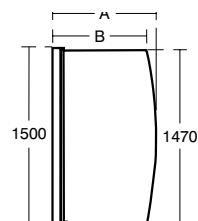

BATH SCREENS SYNERGY

Synergy bath screens

Model	Ref.	Price
Bow	L6211AA	£322.64
Bow – with towel rail	L6212AA	£375.16
Sail	L6213AA	£322.64
Angle	L6210AA	£315.13

- Height: 1500mm
- 6mm clear safety glass
- Polished silver finish
- 180 degree opening – inwards and out
- Adjustable rise and fall for easy opening
- Concealed fixings and top caps
- Up to 25mm horizontal adjustment
- Bow available with and without towel rail

SPECIFICATIONS

Model	Dim. A – Width (mm)	Dim. B – Width (mm)	Dim. D – Reach (mm)
Bow	875 – 895	795 – 815	782
Bow – with towel rail	875 – 895	795 – 815	782
Sail	875 – 895		785
Angle	795 – 815		702