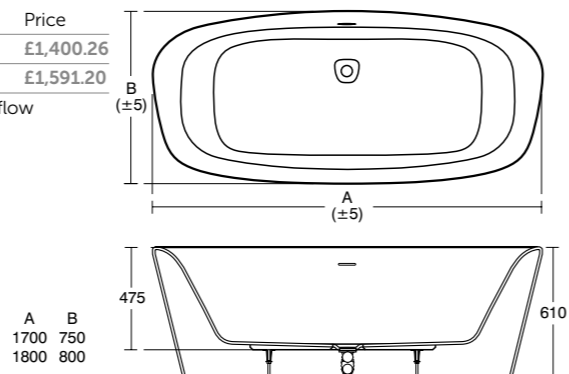

Dea
Free standing
double-ended
bath

Model	Ref.	Price
1700 x 750mm	E306601	£1,400.26
1800 x 800mm	E306701	£1,591.20

- Includes waste and integrated overflow

Dea
Double-ended
bath

Model	Ref.	Price
170 x 75cm double-ended Idealform bath, no tap hole, including waste	E313401	£490.09
170 x 75cm double-ended Idealform Plus+ bath, no tap hole, including waste	E313201	£617.39
170 x 75cm double-ended Idealform Plus+ bath, no tap hole, including combined waste and overflow filler	E312801	£712.86
180 x 80cm double-ended Idealform Plus+ bath, no tap hole, including waste	E313501	£642.84
180 x 80cm double-ended Idealform Plus+ bath, no tap hole, including combined waste and overflow filler	E312901	£738.31
180cm one piece corner panel, RH	E313801	£254.59
180cm one piece corner panel, LH	E314001	£254.59
170cm one piece corner panel, RH	E313701	£229.13

170cm one piece corner panel, LH	E313901	£229.13
170cm alcove front panel	E314101	£152.76
180cm alcove front panel	E314201	£165.48

TONIC II

Tonic II
Double vanity
basin 120cm

Model	Ref.	Price
120 x 50cm, one tap hole (each)	K087001	£594.00
120 x 50cm, matt brown edge, one tap hole (each)	K0870FM	£682.80

- To be used with furniture basin unit [R4305](#)
- See furniture compatibility matrix on page 178

Tonic II
Double vanity
basin 120cm

Model	Ref.	Price
120x50cm, incl. Idealflow hidden overflow, one tap hole (each)	K087301	£594.00
120 x 50cm, matt brown edge, incl. Idealflow hidden overflow, one tap hole (each)	K0873FM	£682.80
Tonic semi-pedestal	T429301	£96.00
Contemporary bottle trap	E0079AA	£133.97

- For wall hanging, pedestal and shelf use
- See furniture compatibility matrix on page 178

Tonic II
Vanity basin
100cm