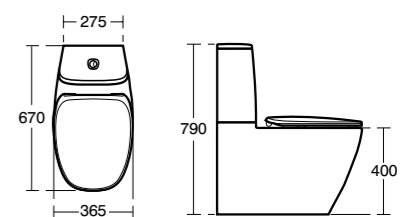

Model	Ref.	Price
Aquablade® close coupled back-to-wall WC bowl with horizontal outlet Gloss White	T349501	£380.64
Matt White	T349583	£456.77
Close coupled cistern with dual flush 6/4 litres Gloss White	T429101	£249.60
Matt White	T429183	£299.52
Soft close seat and cover Gloss White	T676701	£149.76
Matt White	T676783	£179.71
Toilet seat and cover (Gloss White only)	T676601	£112.32

- Low flush 4/2.6 litres close coupled cistern available [T429001/T429083](#)