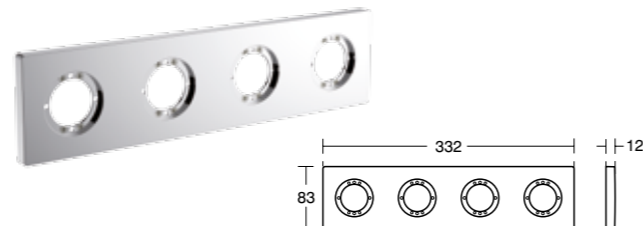

Archimodule 2 hole escutcheon

Model	Ref.	Price
83 x 166mm	A1505AA	£52.19

- Chrome plated metal

Archimodule 3 hole escutcheon

Model	Ref.	Price
83 x 249mm	A1506AA	£88.74

- Chrome plated metal

Archimodule 4 hole escutcheon