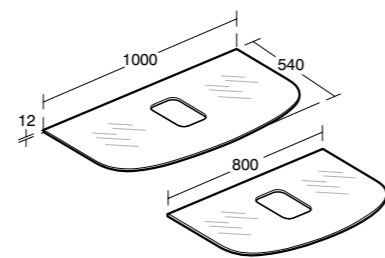

Dea
Glass worktop 1000/800mm
for 52cm vessel installation

Model	Ref.	Price
1000mm	T7871SA	£334.56
800mm	T7870SA	£282.90

- Worktop for vessel [T0443](#)
- Thickness: 12mm
- White glass finish only
- Without tap hole fitting for built-in fitting
- Hardware included
- Compatible with units [T7852](#) (1000mm) and [T7851](#) (800mm)