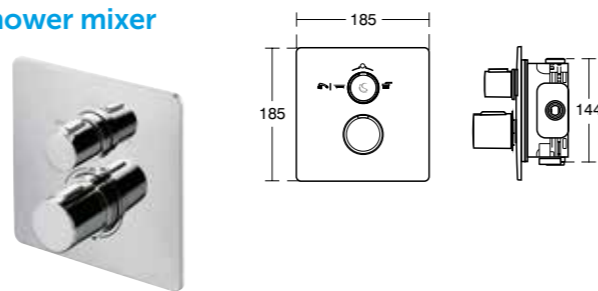

Model	Ref.	Price
Easybox slim thermostatic built-in shower mixer	A6350AA	£380.95

Tonic II Easybox slim thermostatic built-in shower mixer

Model	Ref.	Price
Easybox slim thermostatic built-in shower mixer with diverter	A6351AA	£412.70