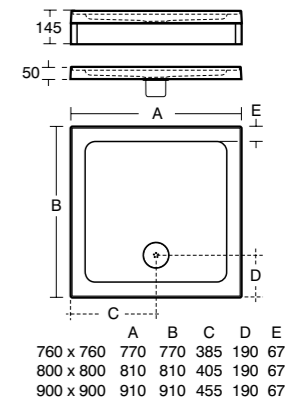

Model	Ref.	Price
760 upstand tray and waste	L511301	£146.30
800 upstand tray and waste	L511401	£168.91
900 upstand tray and waste	L511501	£240.73
1200 riser kit (for use with trays up to 1200)	L630901	£75.11
Flexible waste pipe	L630801	£11.29