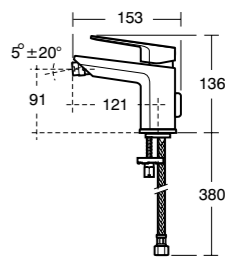

Model	Ref.	Price
Single lever mixer with pop-up waste	A6336AA	£240.86