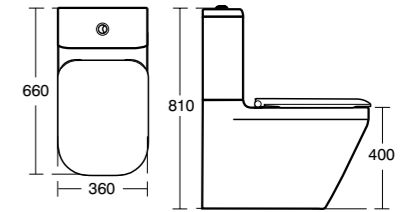

Model	Ref.	Price
Aquablade® close coupled back-to-wall WC bowl	K316001	£342.00
Tonic slim seat and cover, standard close	K706401	£112.20
Tonic slim seat and cover, slow close	K706501	£150.00
Closed coupled cistern 4/2.6 litres dual flush	K405001	£216.00
Closed coupled cistern 6/4 litres dual flush	K405101	£216.00