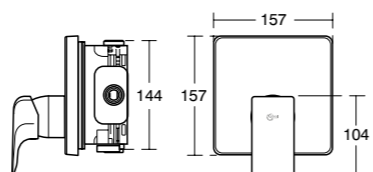

Model	Ref.	Price
Single lever built-in shower mixer	A6852AA	£214.80
Easybox	A1000NU	£82.80