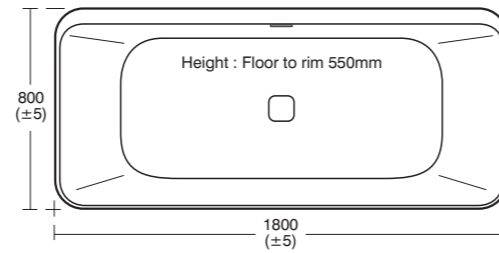

**Tonic II
Mirror
500mm**

Model	Ref.	Price
500mm LED & sensor	R4349KP	£288.00

Tonic II
Free standing
double-ended

Model	Ref.	Price
180 x 80cm One piece bath	E398101	£1,560.00

Tonic II
Rectangular
double-ended