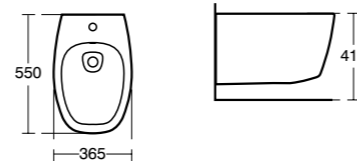

Model	Ref.	Price
Gloss White	T509801	£374.40
Matt White	T509883	£449.28

- Ceramic waste cover
- Completely hidden fixation with overflow