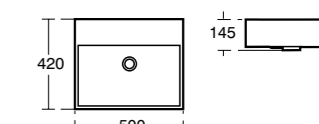

Softmoood 300/600/800mm Single towel rail

Model	Ref.	Price
300 x 60 x 35mm	A9136AA	£93.55
600 x 60 x 35mm	A9135AA	£112.57
800 x 60 x 35mm	A9134AA	£119.88

- Chrome

Softmoood double towel rail

Model	Ref.	Price
Chrome	A9138AA	£137.42

- 79 x 492 x 35/62mm

Softmoood 250mm hand towel rail

Model	Ref.	Price
Chrome	A9137AA	£80.41

- 250 x 60 x 35mm

Softmoood toilet roll holder

Model	Ref.	Price
Chrome	A9142AA	£87.71

- 172 x 96 x 155mm

Softmoood spare toilet roll holder

Model	Ref.	Price
Chrome	A9143AA	£78.95

- 172 x 96 x 35mm

Softmoood Robe hook

Model	Ref.	Price
Chrome	A9145AA	£39.47

- 20 x 32 x 42mm

Softmoood frosted glass soap dispenser and holder

Model	Ref.	Price
Chrome	A9140AA	£122.78

- 79 x 492 x 35/62mm

Softmoood frosted glass tumbler and holder

Model	Ref.	Price
Chrome	A9139AA	£67.25

- 70 x 86 x 123mm

Softmoood toilet brush and holder

Model	Ref.	Price
Chrome	A9144AA	£116.95

- 88 x 104 x 383mm

Softmoood frosted glass soap dish and holder

Model	Ref.	Price
Chrome	A9141AA	£67.25

- 118 x 95 x 53mm

STRADA

Strada Countertop basin 70cm

Model	Ref.	Price
One tap hole	K078201	£242.82
Chrome bottle trap	E0079AA	£133.97

- Wall hung or countertop mounted
- See furniture compatibility matrix on page 173

Strada Countertop basin 60cm

Model	Ref.	Price
One tap hole	K077801	£212.46
No tap holes	K079701	£212.46
Chrome bottle trap	E0079AA	£133.97

- Wall hung or countertop mounted
- See furniture compatibility matrix on page 173

Strada Countertop basin 50cm

Model	Ref.	Price
One tap hole	K077701	£182.10
No tap holes	K081501	£182.10
Chrome bottle trap	E0079AA	£133.97

- Wall hung or countertop mounted.
- See furniture compatibility matrix on page 173

Strada Handrinse countertop basin 45cm

Model	Ref.	Price
One left hand tap hole	K081701	£164.68
Contemporary bottle trap	E0079AA	£133.97