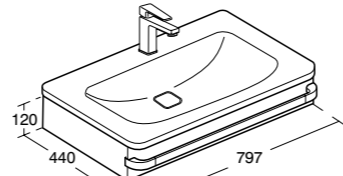

Model	Ref.	Price
600mm Gloss White	R4310WG	£276.00
600mm Gloss Light Grey	R4310FA	£276.00
600mm Gloss Light Brown	R4310FC	£276.00
600mm Light Brown Wood	R4310FF	£276.00
600mm Light Grey Wood	R4310FE	£276.00
800mm Gloss White	R4311WG	£312.00
800mm Gloss Light Grey	R4311FA	£312.00
800mm Gloss Light Brown	R4311FC	£312.00
800mm Light Brown Wood	R4311FF	£312.00
800mm Light Grey Wood	R4311FE	£312.00