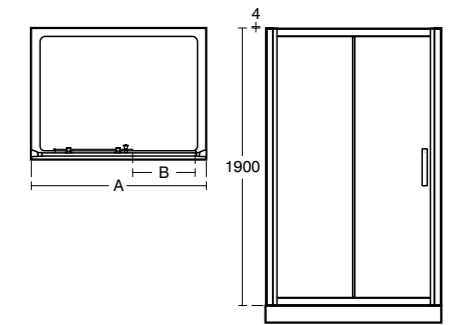

SPECIFICATIONS		
Size/mm	Dim. A – Width (mm)	Dim. B – Opening (mm)
1000	950 – 1000	382
1200	1150 – 1200	435
1400	1350 – 1400	535
1700	1650 – 1700	685