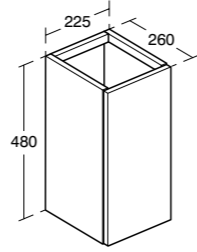

Model	Ref.	Price
Gloss White	R4317WG	£216.00
Gloss Light Grey	R4317FA	£216.00
Gloss Light Brown	R4317FC	£216.00
Light Brown Wood	R4317FF	£216.00
Light Grey Wood	R4317FE	£216.00

• When using the Side Unit (R4317) with the Guest Units (R4306 & R4318), the Side Unit needs to be installed to the opening side (not the hinged side) of the Guest unit to allow the door to open freely.