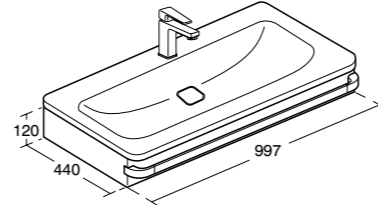

**Tonic II
Guest
side unit
225mm**

Model	Ref.	Price
Gloss White	R4317WG	£216.00
Gloss Light Grey	R4317FA	£216.00
Gloss Light Brown	R4317FC	£216.00
Light Brown Wood	R4317FF	£216.00
Light Grey Wood	R4317FE	£216.00

• When using the Side Unit (R4317) with the Guest Units (R4306 & R4318), the Side Unit needs to be installed to the opening side (not the hinged side) of the Guest unit to allow the door to open freely.

**Tonic II
Side unit
350mm**

Model	Ref.	Price
1 drawer Gloss White	R4307WG	£276.00
1 drawer Gloss Light Grey	R4307FA	£276.00
1 drawer Gloss Light Brown	R4307FC	£276.00
1 drawer Light Brown Wood	R4307FF	£276.00
1 drawer Light Grey Wood	R4307FE	£276.00

**Tonic II
Basin shelf
1200mm**

Model	Ref.	Price
Gloss White	R4313WG	£372.00
Gloss Light Grey	R4313FA	£372.00
Gloss Light Brown	R4313FC	£372.00
Light Brown Wood	R4313FF	£372.00
Light Grey Wood	R4313FE	£372.00

• Handles purchased separately

**Tonic II
Basin shelf
1000mm**

Model	Ref.	Price
Gloss White	R4312WG	£348.00
Gloss Light Grey	R4312FA	£348.00
Gloss Light Brown	R4312FC	£348.00
Light Brown Wood	R4312FF	£348.00
Light Grey Wood	R4312FE	£348.00

• Handles purchased separately

**Tonic II
Basin shelf
600/800mm**

Model	Ref.	Price
600mm Gloss White	R4310WG	£276.00
600mm Gloss Light Grey	R4310FA	£276.00
600mm Gloss Light Brown	R4310FC	£276.00
600mm Light Brown Wood	R4310FF	£276.00
600mm Light Grey Wood	R4310FE	£276.00
800mm Gloss White	R4311WG	£312.00
800mm Gloss Light Grey	R4311FA	£312.00
800mm Gloss Light Brown	R4311FC	£312.00
800mm Light Brown Wood	R4311FF	£312.00
800mm Light Grey Wood	R4311FE	£312.00

• Handles purchased separately

**Tonic II
Acrylic box**

Model	Ref.	Price
Acrylic box	RV05667	£8.64

**Tonic II
Wooden
drawer
divider**

Model	Ref.	Price
Wooden divider	R4337WG	£30.00

**Tonic II
Worktop for shelf
without basin
1000/1200mm**