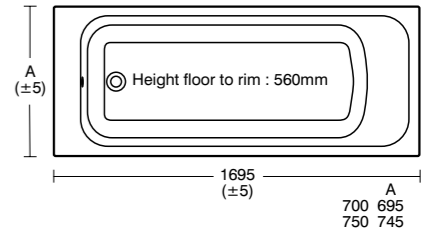

Model	Ref.	Price
170 x 70cm, no tap hole	T993101	£517.99
170 x 75cm, no tap hole	T993301	£531.14
Unilux 170cm front panel	E319401	£115.32
Unilux 70cm end panel	E319601	£57.65
Unilux 75cm end panel	E319501	£61.78