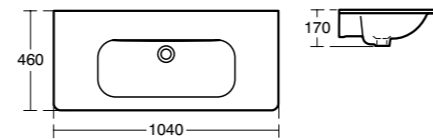

Model	Ref.	Price
One tap hole	T055901	£508.44
Chrome bottle trap	E0079AA	£133.97

- Can also be installed with 1000mm basin unit **T7802**
- See furniture compatibility matrix on page 168