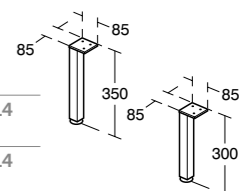

Strada Legs

Model	Ref.	Price
300mm for basin and vessel installation	T784567	£48.14
350mm for vanity installation	T784667	£48.14