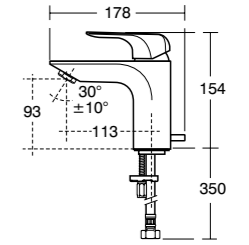

Model	Ref.	Price
Single lever one tap hole standard basin mixer with pop-up waste	A6295AA	£226.80
Single lever one tap hole standard basin mixer – without waste	A6296AA	£214.80

- Supplied fitted with a 5 litre per minute eco flow regulator
- Swivel outlet to direct water stream