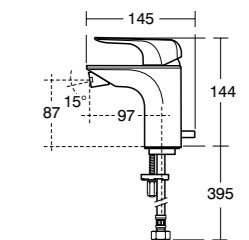

Model	Ref.	Price
Single lever one tap hole bidet mixer with pop-up waste	A6845AA	£226.80

- Supplied fitted with a 5 litre per minute eco flow regulator
- Swivel outlet to direct water stream