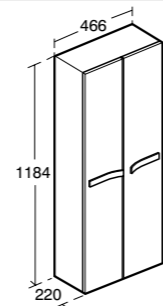

Strada
Wall mounted
storage
unit two
doors
700mm

Model	Ref.	Price
700mm, White Gloss	K2725WG	£494.09
700mm, Grey Gloss	K2456WH	£494.09

- Internal glass shelves
- Handles included
- Soft close
- Not available in WC finish

Strada
Wall mounted
storage unit
350mm

Model	Ref.	Price
1 door White Gloss – right hand	K2731WG	£291.38
1 door Grey Gloss – right hand	K2463WH	£291.38
1 door White Gloss – left hand	K2732WG	£291.38
1 door Grey Gloss – left hand	K2464WH	£291.38

- Internal glass shelves
- Handles included
- Soft close
- Not available in WC finish

Strada
High
cabinet
2 doors

Model	Ref.	Price
1650mm, left hand	K2683--	£684.13
1650mm, right hand	K2689--	£684.13

- Available in all 3 finishes
- Internal glass shelves
- Handles included
- Soft close

Strada
1/2 column

Model	Ref.	Price
2 doors	K2684--	£684.13
2 mirrored doors	K2685--	£684.13

- Available in all 3 finishes
- Internal glass shelves
- Handles included
- Soft close
- Hinge position dictates handing (hinges on right = right handed)

Strada
Wall mounted
tall storage
unit

Model	Ref.	Price
400mm White Gloss 1 right hand door	K2733WG	£637.18
400mm Grey Gloss 1 right hand door	K2465WH	£637.18
400mm White Gloss 1 left hand door	K2734WG	£637.18
400mm Grey Gloss 1 left hand door	K2466WH	£637.18

- Handles included
- Not available in WC finish
- Hinge position dictates handing (hinges on right = right handed)
- Soft close

Strada
Mirror
with light

Model	Ref.	Price
400 x 650mm	E0387BH	£304.06
500 x 650mm	K2475BH	£316.73
600 x 650mm	K2476BH	£329.40
700 x 650mm	K2477BH	£342.06
800 x 650mm	K2673BH	£354.73
1000 x 650mm	K2479BH	£380.08
1200 x 650mm	K2674BH	£418.08
1300 x 650mm	E0388BH	£418.08

- With integrated light IP44 – EMC certified

SOFTMOOD COMPATIBILITY MATRIX

Types of basins

Example washbasin

+

+