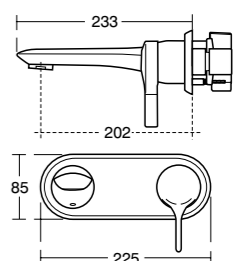

Melange Basin mixer

Model	Ref.	Price
Single lever built-in wall mounted basin mixer – no waste	A5831AA	£348.56

- Supplied fitted with a 5 litres per minute eco flow regulator