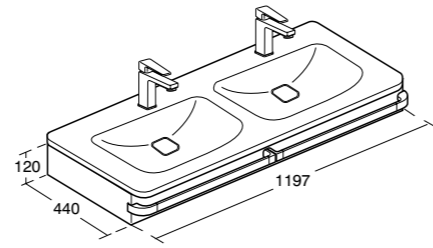

**Tonic II
Guest
side unit
225mm**

Model	Ref.	Price
Gloss White	R4317WG	£216.00
Gloss Light Grey	R4317FA	£216.00
Gloss Light Brown	R4317FC	£216.00
Light Brown Wood	R4317FF	£216.00
Light Grey Wood	R4317FE	£216.00

• When using the Side Unit (R4317) with the Guest Units (R4306 & R4318), the Side Unit needs to be installed to the opening side (not the hinged side) of the Guest unit to allow the door to open freely.

**Tonic II
Side unit
350mm**

Model	Ref.	Price
1 drawer Gloss White	R4307WG	£276.00
1 drawer Gloss Light Grey	R4307FA	£276.00
1 drawer Gloss Light Brown	R4307FC	£276.00
1 drawer Light Brown Wood	R4307FF	£276.00
1 drawer Light Grey Wood	R4307FE	£276.00

**Tonic II
Basin shelf
1200mm**

Model	Ref.	Price
Gloss White	R4313WG	£372.00
Gloss Light Grey	R4313FA	£372.00
Gloss Light Brown	R4313FC	£372.00
Light Brown Wood	R4313FF	£372.00
Light Grey Wood	R4313FE	£372.00

• Handles purchased separately

**Tonic II
Basin shelf
1000mm**

Model	Ref.	Price
Gloss White	R4312WG	£348.00
Gloss Light Grey	R4312FA	£348.00
Gloss Light Brown	R4312FC	£348.00
Light Brown Wood	R4312FF	£348.00
Light Grey Wood	R4312FE	£348.00

• Handles purchased separately

**Tonic II
Basin shelf
600/800mm**

Model	Ref.	Price
600mm Gloss White	R4310WG	£276.00
600mm Gloss Light Grey	R4310FA	£276.00
600mm Gloss Light Brown	R4310FC	£276.00
600mm Light Brown Wood	R4310FF	£276.00
600mm Light Grey Wood	R4310FE	£276.00
800mm Gloss White	R4311WG	£312.00
800mm Gloss Light Grey	R4311FA	£312.00
800mm Gloss Light Brown	R4311FC	£312.00
800mm Light Brown Wood	R4311FF	£312.00
800mm Light Grey Wood	R4311FE	£312.00

• Handles purchased separately

**Tonic II
Acrylic box**

Model	Ref.	Price
Acrylic box	RV05667	£8.64

**Tonic II
Wooden
drawer
divider**

Model	Ref.	Price
Wooden divider	R4337WG	£30.00

**Tonic II
Worktop for shelf
without basin
1000/1200mm**