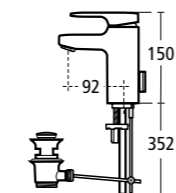

**Moments
Handrinse
basin mixer**

Model	Ref.	Price
Single lever one tap hole handrinse basin mixer with pop-up waste	A3906AA	£357.35
Single lever one tap hole handrinse basin mixer – without waste	A5566AA	£338.02