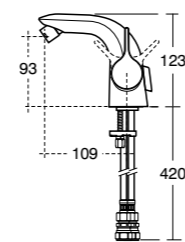

Melange Basin mixer

Model	Ref.	Price
Dual control three tap hole basin mixer with pop-up waste	A4289AA	£570.34

- Supplied fitted with a 5 litres per minute eco flow regulator

Melange Waterfall basin mixer

Model	Ref.	Price
With pop-up waste	B1029AA	£244.12

Melange Bidet mixer

Model	Ref.	Price
Single lever one tap hole bidet mixer with pop-up waste	A4268AA	£307.54

- Supplied fitted with a 5 litres per minute eco flow regulator

Melange Small bidet mixer

Model	Ref.	Price
With pop-up waste	A6261AA	£244.12

- Supplied fitted with a 5 litres per minute eco flow regulator

Melange Bath filler

Model	Ref.	Price
Single lever one tap hole bath filler	A4277AA	£424.88

Melange Dual control bath filler

Model	Ref.	Price
Two tap hole	A6264AA	£290.62

Melange Bath shower mixer

Model	Ref.	Price
Dual control four tap hole bath shower mixer complete with retractable hand shower	A4335AA	£606.19

Melange Bath shower mixer

Model	Ref.	Price
Single lever one tap hole bath shower mixer complete with retractable hand shower	A4278AA	£546.24

Melange Bath shower mixer

Model	Ref.	Price
Dual control four tap hole bath shower mixer complete no spout	A6263AA	£450.78

- Supplied with a water collection system for the retracting shower hose

Melange Free standing bath shower mixer

Model	Ref.	Price
No tap holes	A6120AA	£1,252.75
Mounting kit 1 for free standing bath shower mixer	A6133NU	£37.04

Melange Side bodies for bath fill

Model	Ref.	Price
Operating handles	A6262AA	£218.28
For use with Trio combined bath filler, pop-up waste and overflow	K7812AA	£278.77