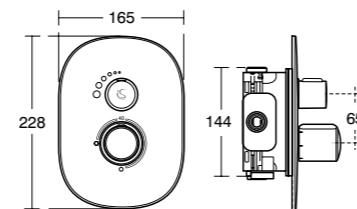

Model	Ref.	Price
Easybox slim	A6265AA	£397.82