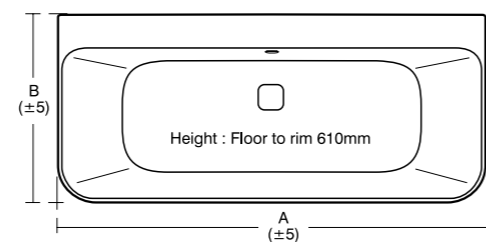

Model	Ref.	Price
170 x 75cm Idealform bath and panel, no tap hole, normal waste	E396301	£750.00
170 x 75cm Idealform bath and panel, no tap hole, filler waste	E396401	£852.00
180 x 80cm Idealform bath and panel, no tap hole, normal waste	E396701	£825.60
180 x 80cm Idealform bath and panel, no tap hole, filler waste	E396801	£927.60
170 x 75cm Idealform Plus+ bath and panel, no tap hole, normal waste	E396101	£882.00
170 x 75cm Idealform Plus+ bath and panel, no tap hole, filler waste	E396201	£984.00
180 x 80cm Idealform Plus+ bath and panel, no tap hole, normal waste	E396501	£957.60
180 x 80cm Idealform Plus+ bath and panel, no tap hole, filler waste	E396601	£1,059.60