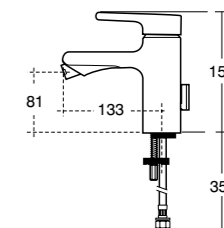

**Attitude
Tall basin mixer –
waterfall outlet
high pressure**

Model	Ref.	Price
Single lever one tap hole tall basin mixer with waterfall outlet – without waste	A4756AA	£357.23

**Attitude
Bidet mixer**

Model	Ref.	Price
Single lever one tap hole bidet mixer with pop-up waste	A4617AA	£219.43