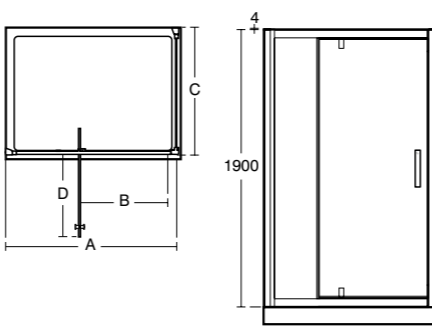

SPECIFICATIONS - DOOR				SIDE PANEL
Size/mm	Dim. A – Width (mm)	Dim. B – Opening (mm)	Dim. D – Width (mm)	Dim. C – Width (mm)
1200	1151 – 1201	600	565	–
760	–	–	–	724 – 749
800	–	–	–	764 – 789
900	–	–	–	864 – 889