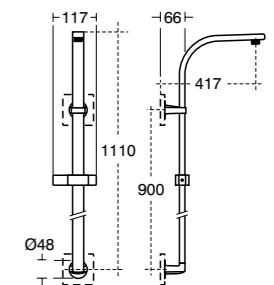

ARCHIMODULE

Archimodule Built-in thermostat unit

Model	Ref.	Price
Built-in thermostat unit	A1500NU	£412.86

- Flush-mounted installation for pre-installation before tiling with plaster protective cover, flushing device, sealing felt
- Lateral stopcock with backflow preventer
- DVGW approved as intrinsically safe (German Technical and Scientific Association for Gas and Water)
- Includes mounting rail, 600mm
- High pressure (minimum 1 bar)

Archimodule Built-in universal unit

Model	Ref.	Price
Built-in universal unit	A1501NU	£137.62

- Flush-mounted installation for pre-installation before tiling with plaster protective cover, flushing device, sealing felt
- High pressure (minimum 1 bar)

Archimodule accessories

Model	Ref.	Price
Mounting rail 600mm	A1503NU	£58.54
Fixing set for mounting rail	A963713NU	£44.96

- 2 items

Archimodule 1 hole escutcheon

Model	Ref.	Price
83 x 83mm	A1504AA	£42.02

- Chrome plated metal

Archimodule 2 hole escutcheon

Model	Ref.	Price
83 x 166mm	A1505AA	£52.19

- Chrome plated metal

Archimodule 3 hole escutcheon

Model	Ref.	Price
83 x 249mm	A1506AA	£88.74

- Chrome plated metal

Archimodule 4 hole escutcheon

Model	Ref.	Price
83 x 332mm	A1507AA	£144.95

- Chrome plated metal

Archimodule flow control

Model	Ref.	Price
Hand spray	A1508AA	£78.72
Rainshower	A1509AA	£78.72
Side spray	A1510AA	£78.72
Bath or basin	A1511AA	£78.72
Cold water (Blue)	A1522AA	£72.52
Hot water (Red)	A1523AA	£72.52

- Includes fixing to universal unit
- Symbol for water outlet on collar (except cold and hot)
- ECO saving button (except cold and hot)
- Chrome plated

Archimodule temperature control

Model	Ref.	Price
Temperature control	A1512AA	£60.88

- Includes fixing to thermostat unit
- Red/blue marking on collar
- ECO saving button
- Chrome plated