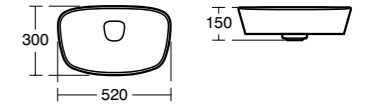

Model	Ref.	Price
Gloss White	T044301	£318.24
Matt White	T044383	£381.89
Contemporary bottle trap	E0079AA	£133.97

- Ceramic waste cover – without overflow
- Without tap hole
- To be mounted on Dea furniture (also compatible with Softmood worktops)
- See furniture compatibility matrix on page 171