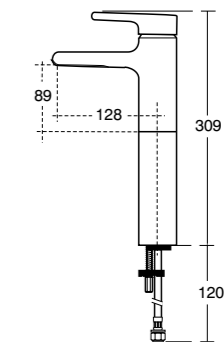

**Melange
Thermostatic
bath
shower
mixer**

Model	Ref.	Price
Two tap hole thermostatic bath shower mixer complete with shower set	A4284AA	£700.27
• Supplied fitted with a 5 litres per minute eco flow regulator		

**Melange
Thermostatic
bath filler**

Model	Ref.	Price
Two tap hole thermostatic bath filler	A4283AA	£527.23

**Melange
Thermostatic bath
shower mixer**

Model	Ref.	Price
Easybox slim	A6266AA	£431.40
• Shower mixer with diverter also suitable for two shower outlets installation		

**Melange
Thermostatic
shower**

Model	Ref.	Price
Easybox slim	A6265AA	£397.82

ATTITUDE

**Attitude
Basin mixer –
classic outlet**

Model	Ref.	Price
Single lever one tap hole standard basin mixer with classic outlet and pop-up waste	A4592AA	£178.61
Single lever one tap hole standard basin mixer with classic outlet – without waste	A5535AA	£167.12
• Supplied fitted with a 5 litres per minute eco flow regulator		

**Attitude
Basin mixer –
waterfall outlet
high pressure**

Model	Ref.	Price
Single lever one tap hole standard basin mixer with waterfall outlet and pop-up waste	A4597AA	£178.61
Single lever one tap hole standard basin mixer with waterfall outlet – without waste	A5536AA	£165.18

**Attitude
Tall basin mixer –
classic outlet**

Model	Ref.	Price
Single lever one tap hole tall basin mixer with classic outlet – without waste	A4755AA	£357.23
• Supplied fitted with a 5 litres per minute eco flow regulator		

**Attitude
Tall basin mixer –
waterfall outlet
high pressure**

Model	Ref.	Price
Single lever one tap hole tall basin mixer with waterfall outlet – without waste	A4756AA	£357.23

**Attitude
Bidet mixer**

Model	Ref.	Price
Single lever one tap hole bidet mixer with pop-up waste	A4617AA	£219.43

**Attitude
Bath filler**

Model	Ref.	Price
Single lever one tap hole bath filler	A4609AA	£367.09

**Attitude
Thermostatic
bath shower mixer**