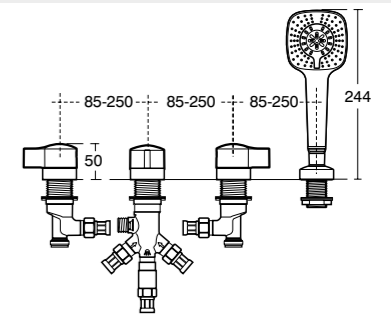

Model	Ref.	Price
Dual control four tap hole bath shower mixer complete no spout	A6263AA	£450.78

- Supplied with a water collection system for the retracting shower hose