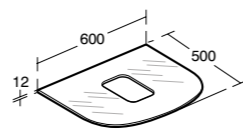

Model	Ref.	Price
600mm	T7869SA	£252.16

- Worktop for vessel [T0443](#)
- Thickness: 12mm
- White glass finish only
- Without tap hole fitting for built-in fitting
- Hardware included
- Compatible with unit [T7850](#)