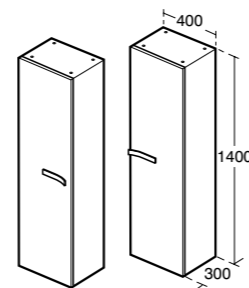

- Handles included
- Not available in WC finish
- Hinge position dictates handing (hinges on right = right handed)
- Soft close

Strada
Mirror
with light

Model	Ref.	Price
400 x 650mm	E0387BH	£304.06
500 x 650mm	K2475BH	£316.73
600 x 650mm	K2476BH	£329.40
700 x 650mm	K2477BH	£342.06
800 x 650mm	K2673BH	£354.73
1000 x 650mm	K2479BH	£380.08
1200 x 650mm	K2674BH	£418.08
1300 x 650mm	E0388BH	£418.08