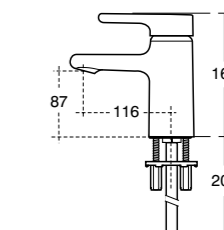

**Melange
Thermostatic
bath
shower
mixer**

Model	Ref.	Price
Two tap hole thermostatic bath shower mixer complete with shower set	A4284AA	£700.27
• Supplied fitted with a 5 litres per minute eco flow regulator		

**Melange
Thermostatic
bath filler**

Model	Ref.	Price
Two tap hole thermostatic bath filler	A4283AA	£527.23

**Melange
Thermostatic bath
shower mixer**

Model	Ref.	Price
Easybox slim	A6266AA	£431.40
• Shower mixer with diverter also suitable for two shower outlets installation		

**Melange
Thermostatic
shower**

Model	Ref.	Price
Easybox slim	A6265AA	£397.82

ATTITUDE

**Attitude
Basin mixer –
classic outlet**

Model	Ref.	Price
Single lever one tap hole standard basin mixer with classic outlet and pop-up waste	A4592AA	£178.61
Single lever one tap hole standard basin mixer with classic outlet – without waste	A5535AA	£167.12
• Supplied fitted with a 5 litres per minute eco flow regulator		

**Attitude
Basin mixer –
waterfall outlet
high pressure**

Model	Ref.	Price
Single lever one tap hole standard basin mixer with waterfall outlet and pop-up waste	A4597AA	£178.61
Single lever one tap hole standard basin mixer with waterfall outlet – without waste	A5536AA	£165.18

**Attitude
Tall basin mixer –
classic outlet**

Model	Ref.	Price
Single lever one tap hole tall basin mixer with classic outlet – without waste	A4755AA	£357.23
• Supplied fitted with a 5 litres per minute eco flow regulator		

**Attitude
Tall basin mixer –
waterfall outlet
high pressure**

Model	Ref.	Price
Single lever one tap hole tall basin mixer with waterfall outlet – without waste	A4756AA	£357.23

**Attitude
Bidet mixer**

Model	Ref.	Price
Single lever one tap hole bidet mixer with pop-up waste	A4617AA	£219.43

**Attitude
Bath filler**

Model	Ref.	Price
Single lever one tap hole bath filler	A4609AA	£367.09

**Attitude
Thermostatic
bath shower mixer**