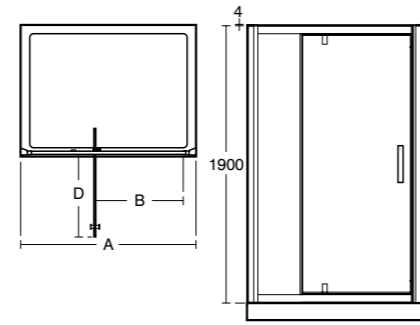

SPECIFICATIONS			
Size/mm	Dim. A – Width (mm)	Dim. B – Opening (mm)	Dim. D – Width (mm)
1200	1150-1200	600	565

Synergy infold door alcove

Model	Ref.	Price
760 door	L6206EO	£576.47
800 door	L6207EO	£591.83
900 door	L6208EO	£637.94
1000 door	L6209EO	£684.07