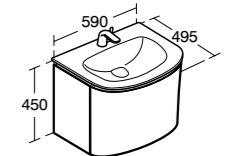

Model	Ref.	Price
Gloss Mid Grey	T7850S2	£793.49
Gloss Light Brown	T7850S3	£793.49
Gloss Blue	T7850S7	£793.49
Dark Larch	T7850S9	£793.49
Gloss White	T7850WG	£793.49

- Depth 495mm
- Drawer with soft closing
- Space saving siphon included.
- To be used in combination with vanity 60cm and vessel basins with appropriate worktop
- Drawer hardware and internal cabinetry in white
- Coloured antislip rubber drawer liner in two colours to combine: light grey and light brown