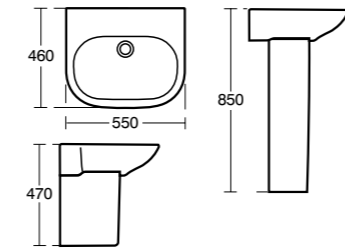

Model	Ref.	Price
One tap hole	T055401	£176.84
Full pedestal	T422001	£103.16
Semi-pedestal	T422101	£110.53
Chrome bottle trap	E0079AA	£133.97