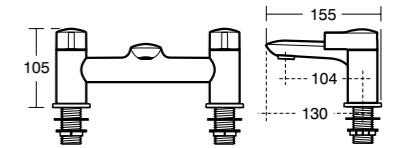

Model	Ref.	Price
Two tap hole	A6264AA	£290.62