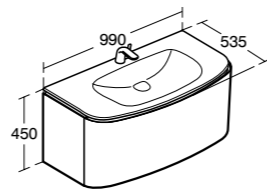

**Dea
Basin unit
1000mm**

Model	Ref.	Price
Gloss Mid Grey	T7852S2	£1,107.00
Gloss Light Brown	T7852S3	£1,107.00
Gloss Blue	T7852S7	£1,107.00
Dark Larch	T7852S9	£1,107.00
Gloss White	T7852WG	£1,107.00

- Depth 535mm
- Drawer with soft closing
- Space saving siphon included.
- To be used in combination with vanity 100cm and vessel basins with appropriate worktop
- Drawer hardware and internal cabinetry in white
- Coloured antislip rubber drawer liner in two colours to combine: light grey and light brown