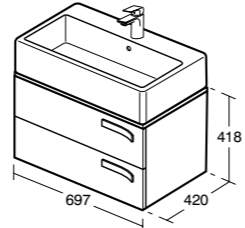

Strada Wall mounted WC

Model	Ref.	Price
Wall mounted WC bowl with horizontal outlet	T324401	£380.02
Seat and cover, slow close	T634401	£150.56
Conceala cistern 6/4 litres flush	S362467	£100.30
Karisma dual flush plate	E4465AA	£80.47
Support frame	E006067	£157.60

Strada Rectangular bath

Model	Ref.	Price
170 x 70cm, Idealform, NTH	E268101	£351.29
170 x 75cm, Idealform, NTH	E268201	£363.53
170 x 70cm, Idealform Plus+, NTH	E268501	£473.69
170 x 75cm, Idealform Plus+, NTH	E268601	£485.93
Hilux 170cm front panel	E268901	£146.88
Hilux 70cm end panel	E269101	£67.32
Hilux 75cm end panel	E269201	£73.44

Strada Double-ended bath

Model	Ref.	Price
170 x 75cm, Idealform, NTH	E268301	£363.53
180 x 80cm, Idealform, NTH	E268401	£400.25
170 x 75cm, Idealform Plus+, NTH	E268701	£485.93
180 x 80cm, Idealform Plus+, NTH	E268801	£522.65
Hilux 170cm front panel	E268901	£146.88
Hilux 180cm front panel	E269001	£159.12
Hilux 75cm end panel	E269201	£73.44
Hilux 80cm end panel	E269301	£79.56

Strada finishes

Strada Wall mounted basin storage unit one drawer 500/600mm

Model	Ref.	Price
500mm, + worktop White Gloss	K2722WG	£602.92
500mm, + worktop Grey Gloss	K2452WH	£602.92
600mm, + worktop White Gloss	K2723WG	£644.03
600mm, + worktop Grey Gloss	K2453WH	£644.03

- Not available in WC finish
- Handles included
- Soft close
- See furniture compatibility matrix on page 173

Strada Wall mounted basin storage unit two drawer 700mm

Model	Ref.	Price
700mm, + worktop White Gloss	K2724WG	£719.40
700mm, + worktop Grey Gloss	K2455WH	£719.40

- Not available in WC finish
- Handles included
- Soft close
- See furniture compatibility matrix on page 173

Strada Wall mounted combination storage unit 1050mm