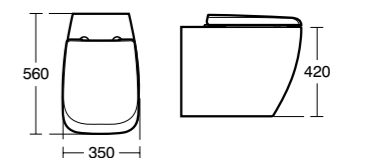

Model	Ref.	Price
Back-to-wall WC bowl with horizontal outlet	T324501	£323.02
Seat and cover, slow close	T634401	£150.56
Conceala cistern 6/4 litres flush	S362467	£100.30
Karisma dual flush plate	E4465AA	£80.47