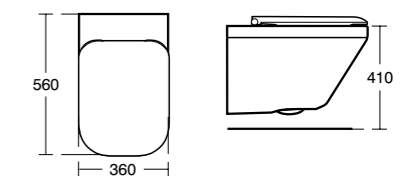

Model	Ref.	Price
Aquablade® wall hung WC bowl	K315801	£396.00
Tonic slim seat and cover, standard close	K706401	£112.20
Tonic slim seat and cover, slow close	K706501	£150.00
Karisma dual flush plate	E4465AA	£80.47
Support frame	E006067	£157.60