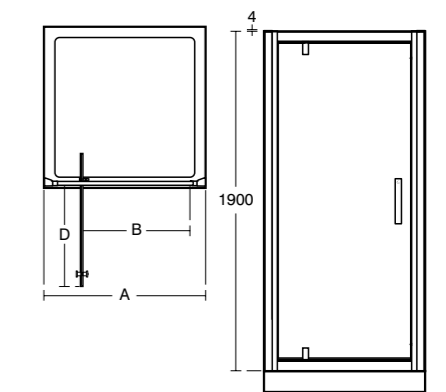

SPECIFICATIONS

Size/mm	Dim. A – Width (mm)	Dim. B – Opening (mm)	Dim. C – Width (mm)
760	710 – 760	490	455
800	750 – 800	520	485
900	850 – 900	600	565
1000	950 – 1000	680	645