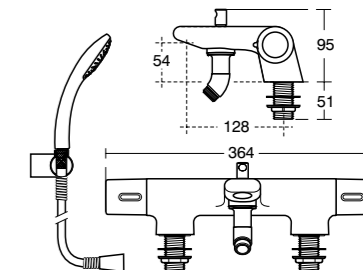

Model	Ref.	Price
Two tap hole thermostatic bath shower mixer complete with shower set	A4616AA	£645.98