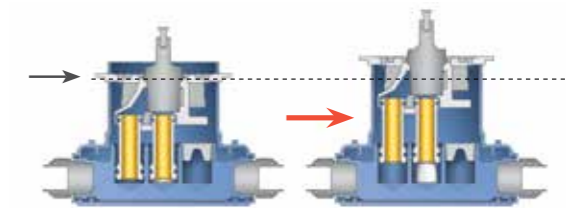

Uniform projection

The telescopic feature permits different installation depths of up to 17mm to be easily levelled.

Fast connection

Brass push-fit connectors make joining the flush-mounted modules quick and easy. All the connectors you need are supplied with the units, along with a special tool to loosen them.