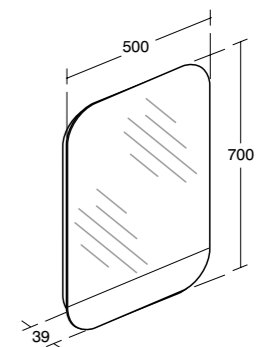

Model	Ref.	Price
500mm LED & sensor	R4349KP	£288.00