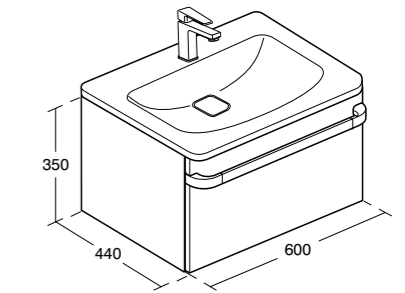

Tonic II Wall hung bidet

Model	Ref.	Price
Wall hung bidet	K523601	£324.00
Support frame	E006067	£157.60

Tonic II Floor standing back-to-wall bidet

Model	Ref.	Price
Floor-standing back-to-wall bidet	K523801	£270.00

Tonic II finishes

Tonic II Basin unit 1200mm

Model	Ref.	Price
1 drawer Gloss White	R4305WG	£984.00
1 drawer Gloss Light Grey	R4305FA	£984.00
1 drawer Gloss Light Brown	R4305FC	£984.00
1 drawer Light Brown Wood	R4305FF	£984.00
1 drawer Light Grey Wood	R4305FE	£984.00

Tonic II Basin unit 1000mm

Model	Ref.	Price
1 drawer Gloss White	R4304WG	£786.00
1 drawer Gloss Light Grey	R4304FA	£786.00
1 drawer Gloss Light Brown	R4304FC	£786.00
1 drawer Light Brown Wood	R4304FF	£786.00
1 drawer Light Grey Wood	R4304FE	£786.00

Tonic II Basin unit 800mm

Model	Ref.	Price
1 drawer Gloss White	R4303WG	£678.00
1 drawer Gloss Light Grey	R4303FA	£678.00
1 drawer Gloss Light Brown	R4303FC	£678.00
1 drawer Light Brown Wood	R4303FF	£678.00
1 drawer Light Grey Wood	R4303FE	£678.00

Tonic II Basin unit 600mm

Model	Ref.	Price
1 drawer Gloss White	R4302WG	£594.00
1 drawer Gloss Light Grey	R4302FA	£594.00
1 Drawer Gloss Light Brown	R4302FC	£594.00
1 Drawer Light Brown Wood	R4302FF	£594.00
1 drawer Light Grey Wood	R4302FE	£594.00

Tonic II Basin unit 500mm

Model	Ref.	Price
1 drawer Glossy White	R4301WG	£552.00
1 drawer Gloss Light Grey	R4301FA	£552.00
1 drawer Gloss Light Brown	R4301FC	£552.00
1 drawer Light Brown Wood	R4301FF	£552.00
1 Drawer Light Grey Wood	R4301FE	£552.00

Tonic II Guest basin unit 450mm, right hand

Model	Ref.	Price
1 door right hand Gloss White	R4306WG	£276.00
1 door right hand Gloss Light Grey	R4306FA	£276.00
1 door right hand Gloss Light Brown	R4306FC	£276.00
1 door right hand Light Brown Wood	R4306FF	£276.00
1 door right hand Light Grey Wood	R4306FE	£276.00