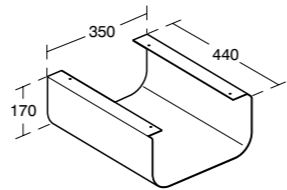

Model	Ref.	Price
Gloss White	R4340WG	£48.00