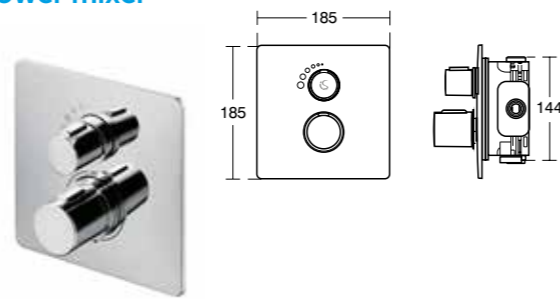

Tonic II Easybox slim thermostatic shower mixer

Model	Ref.	Price
Easybox slim thermostatic built-in shower mixer	A6350AA	£380.95

Tonic II Easybox slim thermostatic built-in shower mixer

Model	Ref.	Price
Easybox slim thermostatic built-in shower mixer with diverter	A6351AA	£412.70