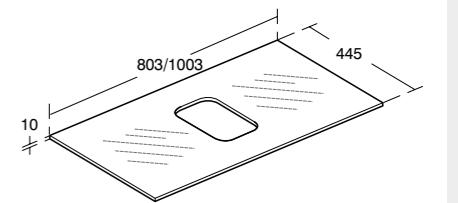

**Tonic II
Worktop for
symmetric vessel
1200mm**

Model	Ref.	Price
For 55cm vessel 1200mm tempered glass White	R4333SA	£330.00

**Tonic II
Worktop for
symmetric vessel
1000/800mm**

Model	Ref.	Price
For 55cm vessel 1000mm tempered glass White	R4332SA	£294.00
For 55cm vessel 800mm tempered glass White	R4331SA	£246.00