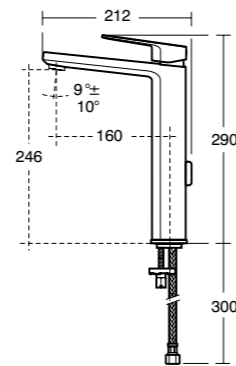

Model	Ref.	Price
Single lever mixer with pop-up waste	A6328AA	£344.09
Single lever mixer without waste	A6329AA	£328.03