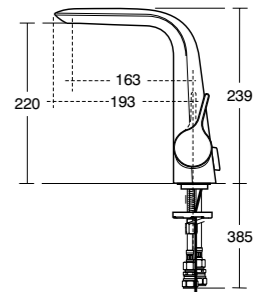

Melange Comfort spout basin mixer

Model	Ref.	Price
Comfort spout – with pop-up waste	A6041AA	£354.73

Model	Ref.	Price
Comfort spout – without waste	A6042AA	£341.69