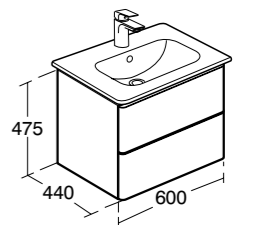

Softmood Floor standing bidet

Model	Ref.	Price
One tap hole	T519201	£272.64

Softmood Wall mounted bidet

Model	Ref.	Price
One tap hole	T519301	£383.16
Support frame	E006067	£157.60

Idealform Double-ended bath

Model	Ref.	Price
170 x 70cm, no tap hole	T992901	£384.96
170 x 75cm, no tap hole	T993001	£398.00
Unilux 170cm front panel	E319401	£115.32
Unilux 70cm end panel	E319601	£57.65
Unilux 75cm end panel	E319501	£61.78

Idealform Plus+ Double-ended bath

Model	Ref.	Price
170 x 70cm, no tap hole	T993501	£517.99
170 x 75cm, no tap hole	T993701	£531.14
Unilux 170cm front panel	E319401	£115.32
Unilux 70cm end panel	E319601	£57.65
Unilux 75cm end panel	E319501	£61.78

Idealform Bath

Model	Ref.	Price
170 x 70cm, no tap hole	T992701	£384.96
170 x 75cm, no tap hole	T992801	£398.00
Unilux 170cm front panel	E319401	£115.32
Unilux 70cm end panel	E319601	£57.65
Unilux 75cm end panel	E319501	£61.78

Idealform Plus+ Bath

Model	Ref.	Price
170 x 70cm, no tap hole	T993101	£517.99
170 x 75cm, no tap hole	T993301	£531.14
Unilux 170cm front panel	E319401	£115.32
Unilux 70cm end panel	E319601	£57.65
Unilux 75cm end panel	E319501	£61.78

Softmood finishes

Softmood Wall mounted basin unit 1000mm

Model	Ref.	Price
With 2 drawers	T7802--	£1,027.70

- For use with 104cm vanity basin **T055901**, 60cm vessel basin **T056101** and 55cm vessel basin **T056001**. Worktop to be ordered separately.

Softmood Wall mounted basin unit 800mm

Model	Ref.	Price
With 2 drawers	T7801--	£849.56

- For use with 84cm vanity basin **T055801**, 60cm vessel basin **T056101** and 55cm vessel basin **T056001**. Worktop to be ordered separately.

Softmood Wall mounted basin unit 600mm