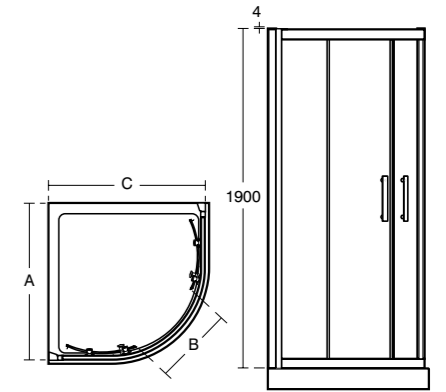

SPECIFICATIONS

Size/mm	Dim. A – Width (mm)	Dim. B – Opening (mm)	Dim. C – Width (mm)
800	755 – 78	415	755 – 780
900	855 – 880	535	855 – 880
1000	955 – 980	535	955 – 980