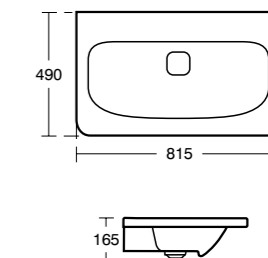

Model	Ref.	Price
80 x 50cm, one tap hole	K083901	£372.00
80 x 50cm, matt brown edge, one tap hole	K0839FM	£427.80

- To be used with furniture basin unit [R4303](#)
- See furniture compatibility matrix on page 178