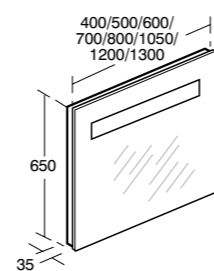

Strada
Wall mounted
storage
unit two
doors
700mm

Model	Ref.	Price
700mm, White Gloss	K2725WG	£494.09
700mm, Grey Gloss	K2456WH	£494.09

- Internal glass shelves
- Handles included
- Soft close
- Not available in WC finish

Strada
Wall mounted
storage unit
350mm

Model	Ref.	Price
1 door White Gloss – right hand	K2731WG	£291.38
1 door Grey Gloss – right hand	K2463WH	£291.38
1 door White Gloss – left hand	K2732WG	£291.38
1 door Grey Gloss – left hand	K2464WH	£291.38

- Internal glass shelves
- Handles included
- Soft close
- Not available in WC finish

Strada
High
cabinet
2 doors

Model	Ref.	Price
1650mm, left hand	K2683--	£684.13
1650mm, right hand	K2689--	£684.13

- Available in all 3 finishes
- Internal glass shelves
- Handles included
- Soft close

Strada
1/2 column

Model	Ref.	Price
2 doors	K2684--	£684.13
2 mirrored doors	K2685--	£684.13

- Available in all 3 finishes
- Internal glass shelves
- Handles included
- Soft close
- Hinge position dictates handing (hinges on right = right handed)

Strada
Wall mounted
tall storage
unit

Model	Ref.	Price
400mm White Gloss 1 right hand door	K2733WG	£637.18
400mm Grey Gloss 1 right hand door	K2465WH	£637.18
400mm White Gloss 1 left hand door	K2734WG	£637.18
400mm Grey Gloss 1 left hand door	K2466WH	£637.18

- Handles included
- Not available in WC finish
- Hinge position dictates handing (hinges on right = right handed)
- Soft close

Strada
Mirror
with light

Model	Ref.	Price
400 x 650mm	E0387BH	£304.06
500 x 650mm	K2475BH	£316.73
600 x 650mm	K2476BH	£329.40
700 x 650mm	K2477BH	£342.06
800 x 650mm	K2673BH	£354.73
1000 x 650mm	K2479BH	£380.08
1200 x 650mm	K2674BH	£418.08
1300 x 650mm	E0388BH	£418.08

- With integrated light IP44 – EMC certified

SOFTMOOD COMPATIBILITY MATRIX

Types of basins

Example washbasin

+

+