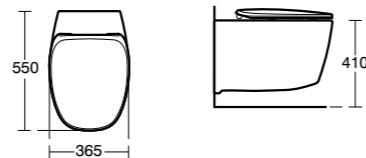

Model	Ref.	Price
Aquablade® wall mounted WC bowl		
Gloss White	T348601	£424.32
Matt White	T348683	£509.18
Soft close seat and cover		
Gloss White	T676701	£149.76
Matt White	T676783	£179.71
Toilet seat and cover (Gloss White only)	T676601	£112.32
Conceala cistern 6/4 litres flush	S362467	£100.30
Karisma dual flush plate	E4465AA	£80.47
Support frame	E006067	£157.60