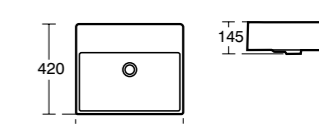

- Countertop mounting only
- See furniture compatibility matrix on page 173

Strada Vessel countertop basin 50cm

Model	Ref.	Price
One tap hole	K081601	£217.37

- Countertop mounting only
- See furniture compatibility matrix on page 173