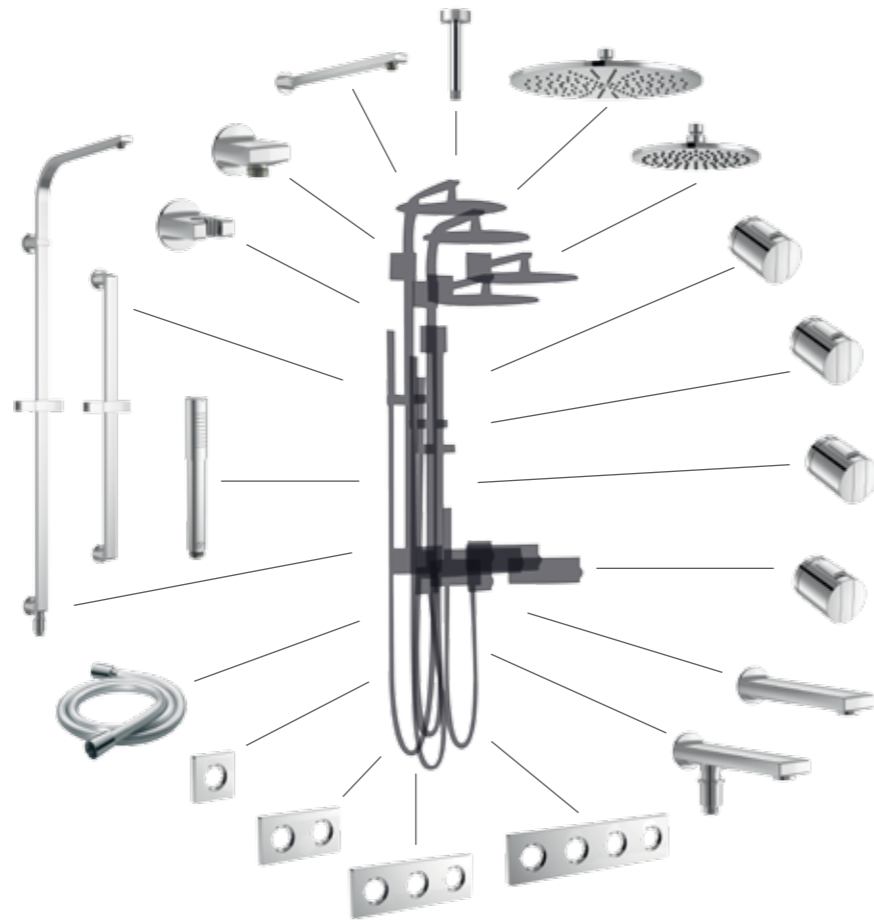

DESIGN FREEDOM, AESTHETIC PERFECTION

Tailored solutions

This new generation of stylish modular fittings enables you to configure your own unique solution, tailor-made to suit your needs and your space. Innovative technology guarantees a flawless look every time, even on unusual tile sizes and unevenly plastered walls.

Modular flexibility

Archimodule's pioneering modular concept offers complete design freedom. Select the components you require and position them where you like; there are countless possible combinations, so you can build a shower or bath system that matches your requirements exactly, from functionality to aesthetics.

Assemble your ideal system using our online configurator at www.archimodule.idealstandard.co.uk/configurator.xhtml