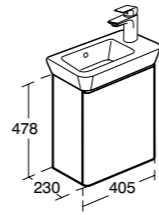

**Softmood
Semi-countertop
basin unit
650mm**

Model	Ref.	Price
With 2 doors and internal shelf	T7818WG	£548.11
With 2 doors and internal shelf	T7818S6	£548.11

- For use with 55cm semi-countertop basin [T055301](#). Worktop [T7839--](#) to be ordered separately.
- Not available in S4 and S5 finish

**Softmood
Guest basin unit
450mm**

Model	Ref.	Price
With 1 door	T7804--	£335.71

- For use with 45cm handrinse basin [T055101](#). Worktop not required

**Softmood
WC unit
650mm**

Model	Ref.	Price
650 x 320mm WC unit	T7819WG	£575.52
650 x 320mm WC unit	T7819S6	£575.52

Includes pre-fitted dual flush cistern and push button. Removable panel for maintenance

- Can be used with back-to-wall WC [T321601](#) or wall mounted WC [T322601](#). Worktop [T7839--](#) to be ordered separately. Wall mounted pan brackets [E0600](#) must be used for wall mounted pan
- Not available in S4 and S5 finish

**Softmood
Trolley unit
on wheels**

Model	Ref.	Price
With 1 drawer and 4 wheels	T7820--	£717.16

- Drawer thickness 25mm, cushion in eco White leather only, integrated chrome plated bar

**Softmood
Column unit
with 2 doors**

Model	Ref.	Price
With 2 right hand doors	T7817--	£705.70
With 2 left hand doors	T7836--	£705.70

Wall mounted, 4 internal adjustable glass shelves (3 upper, 1 lower), integrated chrome plated bar, door thickness 25mm

- Hinge position dictates handing (hinges on the right = right hand unit)

**Softmood
1000mm worktop for
60cm vessel basin**

Model	Ref.	Price
1000mm worktop for vessel basin	T056101	£191.64

- Can also be installed with 1000mm wall hung basin unit [T7802](#) or 1000mm bracket set with towel holder [T783767](#)
- See furniture compatibility matrix on page 168

**Softmood
800mm worktop for
60cm vessel basin**