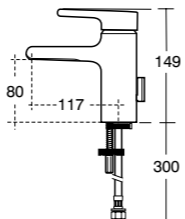

**Melange
Thermostatic
bath
shower
mixer**

Model	Ref.	Price
Two tap hole thermostatic bath shower mixer complete with shower set	A4284AA	£700.27
• Supplied fitted with a 5 litres per minute eco flow regulator		

**Melange
Thermostatic
bath filler**

Model	Ref.	Price
Two tap hole thermostatic bath filler	A4283AA	£527.23

**Melange
Thermostatic bath
shower mixer**

Model	Ref.	Price
Easybox slim	A6266AA	£431.40
• Shower mixer with diverter also suitable for two shower outlets installation		

**Melange
Thermostatic
shower**

Model	Ref.	Price
Easybox slim	A6265AA	£397.82

ATTITUDE

**Attitude
Basin mixer –
classic outlet**

Model	Ref.	Price
Single lever one tap hole standard basin mixer with classic outlet and pop-up waste	A4592AA	£178.61
Single lever one tap hole standard basin mixer with classic outlet – without waste	A5535AA	£167.12
• Supplied fitted with a 5 litres per minute eco flow regulator		

**Attitude
Basin mixer –
waterfall outlet
high pressure**

Model	Ref.	Price
Single lever one tap hole standard basin mixer with waterfall outlet and pop-up waste	A4597AA	£178.61
Single lever one tap hole standard basin mixer with waterfall outlet – without waste	A5536AA	£165.18

**Attitude
Tall basin mixer –
classic outlet**

Model	Ref.	Price
Single lever one tap hole tall basin mixer with classic outlet – without waste	A4755AA	£357.23
• Supplied fitted with a 5 litres per minute eco flow regulator		

**Attitude
Tall basin mixer –
waterfall outlet
high pressure**

Model	Ref.	Price
Single lever one tap hole tall basin mixer with waterfall outlet – without waste	A4756AA	£357.23

**Attitude
Bidet mixer**

Model	Ref.	Price
Single lever one tap hole bidet mixer with pop-up waste	A4617AA	£219.43

**Attitude
Bath filler**

Model	Ref.	Price
Single lever one tap hole bath filler	A4609AA	£367.09

**Attitude
Thermostatic
bath shower mixer**