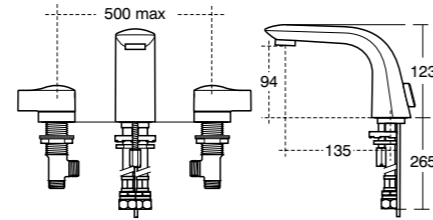

Model	Ref.	Price
Dual control three tap hole basin mixer with pop-up waste	A4289AA	£570.34

- Supplied fitted with a 5 litres per minute eco flow regulator