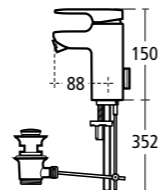

**Attitude
Thermostatic
built-in bath
shower mixer**

Model	Ref.	Price
Three-control two-outlet bath shower mixer with faceplate and handles	A5603AA	£762.08
Three-control three-outlet bath shower mixer with faceplate and handles	A5604AA	£800.98

**Attitude
Thermostatic
shower mixer**

Model	Ref.	Price
Faceplate and handles for use with A3969NU TT shower valve	A4613AA	£238.14
TT built-in thermostatic shower mixer – no faceplate or handles	A3969NU	£242.84

**Moments
Bath filler**

Model	Ref.	Price
Single lever one tap hole bath filler	A3921AA	£451.36

**Moments
wall mounted
swivel bath
spout**

Model	Ref.	Price
Wall mounted swivel bath spout	A3923AA	£259.21

**Moments
Bath shower
mixer high
pressure**

Model	Ref.	Price
Single lever built-in wall bath shower mixer – no spout or shower kit	A3916AA	£488.96

**Moments
Shower valve**

Model	Ref.	Price
Single lever built-in manual shower valve – without shower kit	A3912AA	£319.72

**Moments
Thermostatic
shower mixer**

Model	Ref.	Price
Faceplate and handles for use with Trevi TT built-in shower mixer	A3918AA	£282.10
TT built-in thermostatic shower valve – without faceplate or handles	A3969NU	£242.84

**Moments
Bath shower
mixer high
pressure**

Model	Ref.	Price
Single lever exposed wall bath shower mixer – without shower kit	A3914AA	£413.76

MOMENTS

**Moments
Basin mixer**

Model	Ref.	Price
Single lever one tap hole standard basin mixer with pop-up waste	A3903AA	£357.35
Single lever one tap hole standard basin mixer – without waste	A5565AA	£338.02

**Moments
Handrinse
basin mixer**

Model	Ref.	Price
Single lever one tap hole handrinse basin mixer with pop-up waste	A3906AA	£357.35
Single lever one tap hole handrinse basin mixer – without waste	A5566AA	£338.02

**Moments
Bidet mixer
high pressure**