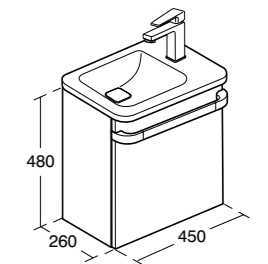

- Handles purchased separately
- These units are not handed to the basin, you can use any basin

- When using the Guest Unit with the Side Unit (R4317), the Side Unit needs to be installed to the opening side (not the hinged side) of the Guest unit to allow the door to open freely. Please also note that the Basin is not handed to the Guest unit.