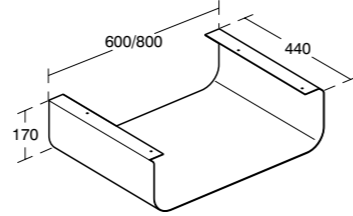

Model	Ref.	Price
800mm Gloss White	R4343WG	£78.00
600mm Gloss White	R4342WG	£66.00