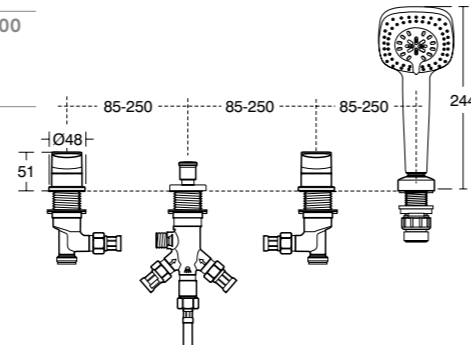

Model	Ref.	Price
Dual control four tap hole bath shower mixer complete with retractable handspray no spout	A6302AA	£594.00

Strada Side bodies for bath fill

Model	Ref.	Price
Operating handles	A6301AA	£226.80
For use with Idealfill combined bath filler, pop-up waste and overflow	E6791AA	£234.80