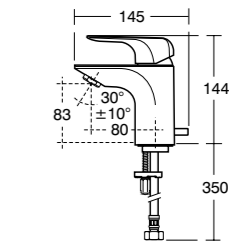

Model	Ref.	Price
With pop-up waste	A6298AA	£214.80
Without pop-up waste	A6299AA	£202.80

- Supplied fitted with a 5 litre per minute eco flow regulator
- Swivel outlet to direct water stream