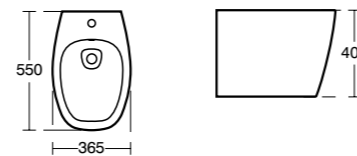

**Dea
Aquablade®
Floor standing
back-to-wall
WC**

Model	Ref.	Price
Aquablade® back-to-wall WC bowl		
Gloss White	T348901	£355.68
Matt White	T348983	£426.82
Soft close seat and cover		
Gloss White	T676701	£149.76
Matt White	T676783	£179.71
Toilet seat and cover (Gloss White only)	T676601	£112.32
Conceala cistern 6/4 litres flush	S362467	£100.30
Karisma dual flush plate	E4465AA	£80.47

**Dea
Aquablade®
Wall mounted
WC**

Model	Ref.	Price
Aquablade® wall mounted WC bowl		
Gloss White	T348601	£424.32
Matt White	T348683	£509.18
Soft close seat and cover		
Gloss White	T676701	£149.76
Matt White	T676783	£179.71
Toilet seat and cover (Gloss White only)	T676601	£112.32
Conceala cistern 6/4 litres flush	S362467	£100.30
Karisma dual flush plate	E4465AA	£80.47
Support frame	E006067	£157.60

- Completely hidden fixation

**Dea
Wall mounted
bidet**

Model	Ref.	Price
Gloss White	T509801	£374.40
Matt White	T509883	£449.28

- Ceramic waste cover
- Completely hidden fixation with overflow

**Dea
Floor standing
bidet**

Model	Ref.	Price
Gloss White	T509901	£287.04
Matt White	T509983	£344.45

- Ceramic waste cover – with overflow

Dea finishes

**Dea
Basin unit
1000mm**

Model	Ref.	Price
Gloss Mid Grey	T7852S2	£1,107.00
Gloss Light Brown	T7852S3	£1,107.00
Gloss Blue	T7852S7	£1,107.00
Dark Larch	T7852S9	£1,107.00
Gloss White	T7852WG	£1,107.00

- Depth 535mm
- Drawer with soft closing
- Space saving siphon included.
- To be used in combination with vanity 100cm and vessel basins with appropriate worktop
- Drawer hardware and internal cabinetry in white
- Coloured antislip rubber drawer liner in two colours to combine: light grey and light brown