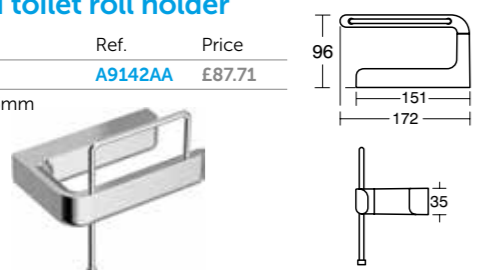

Softmoood toilet roll holder

Model	Ref.	Price
Chrome	A9142AA	£87.71

- 172 x 96 x 155mm