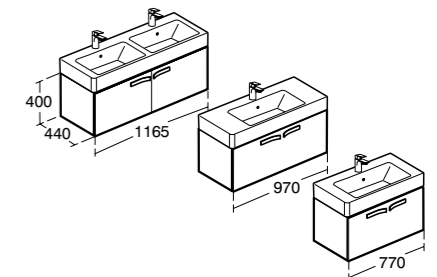

Strada Wall mounted WC

Model	Ref.	Price
Wall mounted WC bowl with horizontal outlet	T324401	£380.02
Seat and cover, slow close	T634401	£150.56
Conceala cistern 6/4 litres flush	S362467	£100.30
Karisma dual flush plate	E4465AA	£80.47
Support frame	E006067	£157.60

Strada Rectangular bath

Model	Ref.	Price
170 x 70cm, Idealform, NTH	E268101	£351.29
170 x 75cm, Idealform, NTH	E268201	£363.53
170 x 70cm, Idealform Plus+, NTH	E268501	£473.69
170 x 75cm, Idealform Plus+, NTH	E268601	£485.93
Hilux 170cm front panel	E268901	£146.88
Hilux 70cm end panel	E269101	£67.32
Hilux 75cm end panel	E269201	£73.44

Strada Double-ended bath

Model	Ref.	Price
170 x 75cm, Idealform, NTH	E268301	£363.53
180 x 80cm, Idealform, NTH	E268401	£400.25
170 x 75cm, Idealform Plus+, NTH	E268701	£485.93
180 x 80cm, Idealform Plus+, NTH	E268801	£522.65
Hilux 170cm front panel	E268901	£146.88
Hilux 180cm front panel	E269001	£159.12
Hilux 75cm end panel	E269201	£73.44
Hilux 80cm end panel	E269301	£79.56

Strada finishes

Strada Wall mounted basin storage unit one drawer 500/600mm

Model	Ref.	Price
500mm, + worktop White Gloss	K2722WG	£602.92
500mm, + worktop Grey Gloss	K2452WH	£602.92
600mm, + worktop White Gloss	K2723WG	£644.03
600mm, + worktop Grey Gloss	K2453WH	£644.03

- Not available in WC finish
- Handles included
- Soft close
- See furniture compatibility matrix on page 173

Strada Wall mounted basin storage unit two drawer 700mm

Model	Ref.	Price
700mm, + worktop White Gloss	K2724WG	£719.40
700mm, + worktop Grey Gloss	K2455WH	£719.40

- Not available in WC finish
- Handles included
- Soft close
- See furniture compatibility matrix on page 173

Strada Wall mounted combination storage unit 1050mm