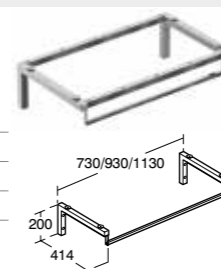

Model	Ref.	Price
800mm w/towel holder	T783867	£344.78
1000mm w/towel holder	T783767	£372.37
1200mm w/towel holder	T784467	£390.40

- Chrome plated
- Integrated towel rail
- For worktops 800mm – [K2662](#), [K2675](#), 1000mm – [K2663](#), [K2676](#), 1200mm – [K2664](#), [K2665](#), [K2677](#)