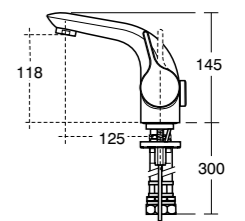

MELANGE

Melange Basin mixer

Model	Ref.	Price
Single lever one tap hole standard basin mixer with pop-up waste	A4261AA	£295.39

Model	Ref.	Price
Single lever one tap hole standard basin mixer – without waste	A5399AA	£282.12

- Supplied fitted with a 5 litres per minute eco flow regulator