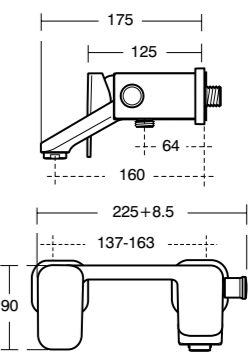

Model	Ref.	Price
Single lever bath shower mixer exposed	A6338AA	£346.67