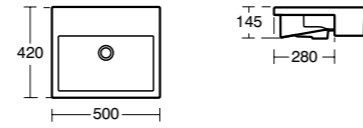

**Strada
Semi-
countertop
basin
50cm**

Model	Ref.	Price
One central tap hole	K082001	£239.41

- Countertop mounted

**Strada
Vessel
basin
50cm**

Model	Ref.	Price
No overflow	K077601	£212.15

- Countertop mounted
- See furniture compatibility matrix on page 175

**Strada 'O'
Oval vessel
basin
75cm**

Model	Ref.	Price
No overflow	K078501	£329.35

- Countertop mounted
- See furniture compatibility matrix on page 176

**Strada 'O'
Oval vessel
basin
60cm**

Model	Ref.	Price
No tap holes	K078401	£247.01

- Countertop mounted
- See furniture compatibility matrix on page 176

**Strada 'O'
Oval vessel
basin
42cm**

Model	Ref.	Price
No tap holes	K078301	£196.34

- Countertop mounted
- See furniture compatibility matrix on page 176

**Strada 'O'
Round vessel
basin
38cm**

Model	Ref.	Price
No tap holes, includes fixing brackets	K083201	£176.53

- Countertop mounted
- See furniture compatibility matrix on page 176

**Strada
Vanity basin
120cm**

Model	Ref.	Price
One tap hole	K079101	£601.69

- Countertop mounted
- See furniture compatibility matrix on page 176

**Strada
Vanity basin
100cm**

Model	Ref.	Price
One tap hole	K079001	£443.35

- Countertop mounted
- See furniture compatibility matrix on page 176

**Strada
Vanity basin
80cm**

Model	Ref.	Price
One tap hole	K078801	£348.35

- Countertop mounted
- See furniture compatibility matrix on page 176

**Strada
Back-to-wall
close coupled
WC suite**

Model	Ref.	Price
Back-to-wall WC bowl with horizontal outlet	T324601	£352.85
Close coupled cistern with dual flush valve	K404601	£190.01
Seat and cover, slow close	T634401	£150.56

**Strada
Close coupled
WC suite**

Model	Ref.	Price
Close coupled WC bowl with horizontal outlet	T324701	£279.00
Close coupled cistern with dual flush valve	K404601	£190.01
Seat and cover, slow close	T634401	£150.56

**Strada
Back-to-wall
WC**