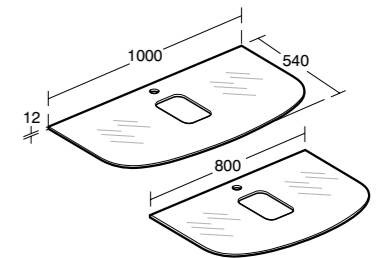

**Dea
Glass worktop 1000/800mm
for 52cm vessel installation**

Model	Ref.	Price
1000mm	T7868SA	£334.56
800mm	T7867SA	£282.90

- Worktop for vessel T0443
- Thickness: 12mm
- White glass finish only
- With tap hole cut for tall basin mixer
- Hardware included
- Compatible with units **T7852** (1000mm) and **T7851** (800mm)