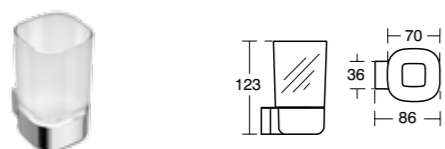

Softmoood frosted glass tumbler and holder

Model	Ref.	Price
Chrome	A9139AA	£67.25

- 70 x 86 x 123mm