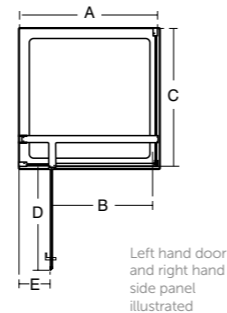

Tonic alcove door

Model	LH Ref.	RH Ref.	Price
800 flat top door	L6544EO	L6543EO	£854.02
900 flat top door	L6548EO	L6547EO	£891.16
1000 flat top door	L6552EO	L6551EO	£928.30
1200 flat top door	L6583EO	L6581EO	£1,009.97
1400 flat top door	L6591EO	L6589EO	£1,084.24
800 upstand door	L6546EO	L6545EO	£854.02
900 upstand door	L6550EO	L6549EO	£891.16
1200 upstand door	L6587EO	L6585EO	£1,009.97

- Height 2017mm
- 8mm clear safety glass
- Idealclean treatment
- Bright silver finish
- Chrome contemporary handle
- Rise and fall hinges for easy opening
- Integrated bracing brackets for minimal styling
- Concealed fixings with easy click covers and top caps
- Designed by award winning designers Artefakt
- Easy adjust profile for fine tuning
- Horizontal adjustment up to 20mm
- Separate flat top and upstand tray variants
- Suitable for installation on shower trays or wetroom flooring
- 10 year guarantee

SPECIFICATIONS – FLAT TOP

Size/mm	Dim. A – Width (mm)	Dim. B – Opening (mm)	Dim. D – Reach (mm)	DIM. E – Width (mm)
800	770 – 810	500	510	147 – 167
900	870 – 910	600	610	147 – 167
1000	970 – 1010	700	710	147 – 167
1200	1170 – 1210	700	710	247 – 267
1400	1370 – 1410	700	710	347 – 367

SPECIFICATIONS – UPSTAND

Size/mm	Dim. A – Width (mm)	Dim. B – Opening (mm)	Dim. D – Reach (mm)	DIM. E – Width (mm)
800	750 – 790	480	490	147 – 167
900	850 – 890	550	590	147 – 167
1200	1150 – 1190	680	690	247 – 267

Tonic corner door