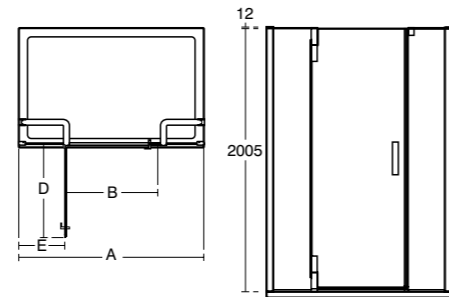

Tonic alcove 1200mm – 1600mm left hand version illustrated

SPECIFICATIONS – FLAT TOP

Size/mm	Dim. A – Width (mm)	Dim. B – Opening (mm)	Dim. D – Reach (mm)	DIM. E – Width (mm)
800	770 – 810	500	510	147 – 167
900	870 – 910	600	610	147 – 167
1000	970 – 1010	700	710	147 – 167
1200	1170 – 1210	700	710	247 – 267
1400	1370 – 1410	700	710	347 – 367

SPECIFICATIONS – UPSTAND

Size/mm	Dim. A – Width (mm)	Dim. B – Opening (mm)	Dim. D – Reach (mm)	DIM. E – Width (mm)
800	750 – 790	480	490	147 – 167
900	850 – 890	550	590	147 – 167
1200	1150 – 1190	680	690	247 – 267