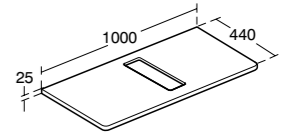

- Hinge position dictates handing (hinges on the right = right hand unit)

**Softmood
1000mm worktop for
60cm vessel basin**

Model	Ref.	Price
1000mm worktop for vessel basin	T056101	£191.64

- Can also be installed with 1000mm wall hung basin unit [T7802](#) or 1000mm bracket set with towel holder [T783767](#)
- See furniture compatibility matrix on page 168