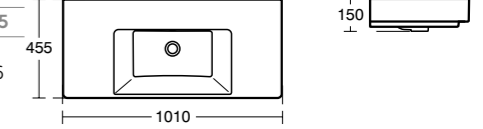

Model	Ref.	Price
One tap hole	K079001	£443.35

- Countertop mounted
- See furniture compatibility matrix on page 176