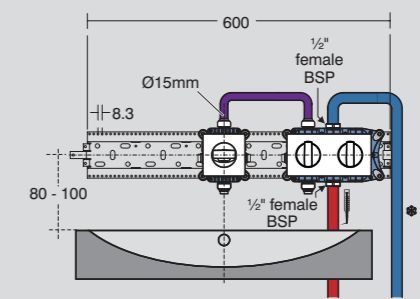

WASHBASIN ELEGANT

Module list

- 1x **A1500NU** built-in thermostat unit
- 1x **A1501NU** built-in universal unit
- 1x **A1504AA** 1 hole escutcheon 83 x 83mm
- 1x **A1505AA** 2 hole escutcheon 83 x 166mm
- 1x **A1511AA** flow control, bath or basin
- 1x **A1512AA** temperature control
- 1x **A1513AA** wall spout