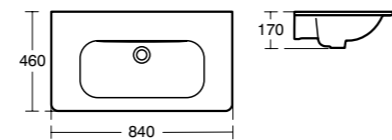

Model	Ref.	Price
One tap hole	T055801	£434.76
Chrome bottle trap	E0079AA	£133.97

- Can also be installed with 800mm basin unit **T7801**
- See furniture compatibility matrix on page 168