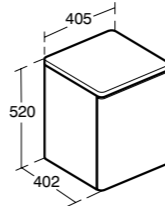

**Softmood
Trolley unit
on wheels**

Model	Ref.	Price
With 1 drawer and 4 wheels	T7820--	£717.16

- Drawer thickness 25mm, cushion in eco White leather only, integrated chrome plated bar

**Softmood
Column unit
with 2 doors**