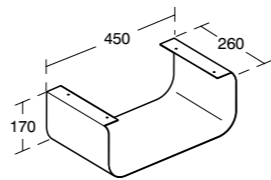

Model	Ref.	Price
Gloss White	R4344WG	£54.00