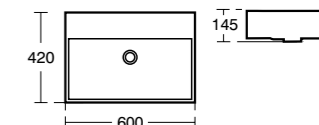

Softmoood 300/600/800mm Single towel rail

Model	Ref.	Price
300 x 60 x 35mm	A9136AA	£93.55
600 x 60 x 35mm	A9135AA	£112.57
800 x 60 x 35mm	A9134AA	£119.88

- Chrome

Softmoood double towel rail

Model	Ref.	Price
Chrome	A9138AA	£137.42

- 79 x 492 x 35/62mm

Softmoood 250mm hand towel rail

Model	Ref.	Price
Chrome	A9137AA	£80.41

- 250 x 60 x 35mm

Softmoood toilet roll holder

Model	Ref.	Price
Chrome	A9142AA	£87.71

- 172 x 96 x 155mm

Softmoood spare toilet roll holder

Model	Ref.	Price
Chrome	A9143AA	£78.95

- 172 x 96 x 35mm

Softmoood Robe hook

Model	Ref.	Price
Chrome	A9145AA	£39.47

- 20 x 32 x 42mm

Softmoood frosted glass soap dispenser and holder

Model	Ref.	Price
Chrome	A9140AA	£122.78

- 79 x 492 x 35/62mm

Softmoood frosted glass tumbler and holder

Model	Ref.	Price
Chrome	A9139AA	£67.25

- 70 x 86 x 123mm

Softmoood toilet brush and holder

Model	Ref.	Price
Chrome	A9144AA	£116.95

- 88 x 104 x 383mm

Softmoood frosted glass soap dish and holder

Model	Ref.	Price
Chrome	A9141AA	£67.25

- 118 x 95 x 53mm

STRADA

Strada Countertop basin 70cm

Model	Ref.	Price
One tap hole	K078201	£242.82
Chrome bottle trap	E0079AA	£133.97

- Wall hung or countertop mounted
- See furniture compatibility matrix on page 173

Strada Countertop basin 60cm

Model	Ref.	Price
One tap hole	K077801	£212.46
No tap holes	K079701	£212.46
Chrome bottle trap	E0079AA	£133.97

- Wall hung or countertop mounted
- See furniture compatibility matrix on page 173

Strada Countertop basin 50cm

Model	Ref.	Price
One tap hole	K077701	£182.10
No tap holes	K081501	£182.10
Chrome bottle trap	E0079AA	£133.97

- Wall hung or countertop mounted.
- See furniture compatibility matrix on page 173

Strada Handrinse countertop basin 45cm

Model	Ref.	Price
One left hand tap hole	K081701	£164.68
Contemporary bottle trap	E0079AA	£133.97