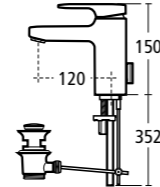

**Moments
Handrinse
basin mixer**

Model	Ref.	Price
Single lever one tap hole handrinse basin mixer with pop-up waste	A3906AA	£357.35
Single lever one tap hole handrinse basin mixer – without waste	A5566AA	£338.02