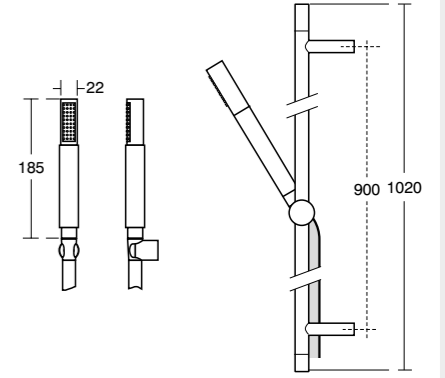

Model	Ref.	Price
Single lever built-in shower mixer	A6852AA	£214.80
Easybox	A1000NU	£82.80

ANCILLARIES

Alfiere showers

Model	Ref.	Price
Handspray and flexible shower kit	A4942AA	£262.03
Shower handspray, hose and holder	A4943AA	£176.89