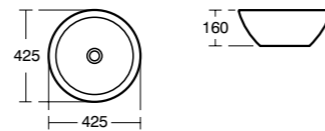

Model	Ref.	Price
No tap holes	K078301	£196.34

- Countertop mounted
- See furniture compatibility matrix on page 176