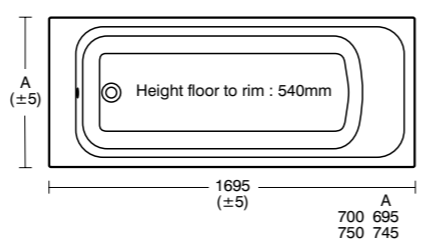

Model	Ref.	Price
170 x 70cm, no tap hole	T992701	£384.96
170 x 75cm, no tap hole	T992801	£398.00
Unilux 170cm front panel	E319401	£115.32
Unilux 70cm end panel	E319601	£57.65
Unilux 75cm end panel	E319501	£61.78