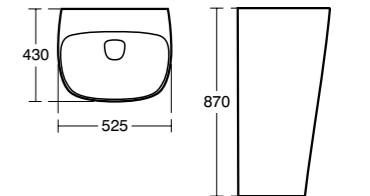

Dea Totem with tap hole 52cm

Model	Ref.	Price
Gloss White	T085101	£1,185.60
Matt White	T085183	£1,422.72

- Ceramic waste cover
- With hidden overflow system – Idealflow
- With tap hole
- Floor standing back-to-wall installation
- No tap hole version also available [T085201/T085283](#)