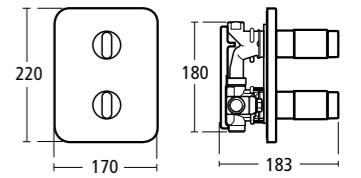

Model	Ref.	Price
Single lever built-in wall bath shower mixer – no spout or shower kit	A3916AA	£488.96