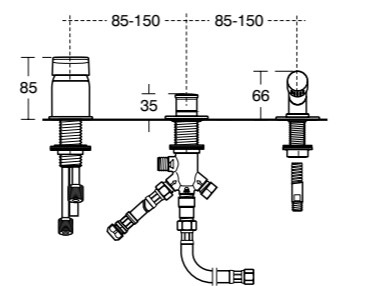

Tonic II Bath shower mixer

Model	Ref.	Price
Single lever 3 hole bath shower mixer with diverter for use with Idealfill	A6349AA	£604.44