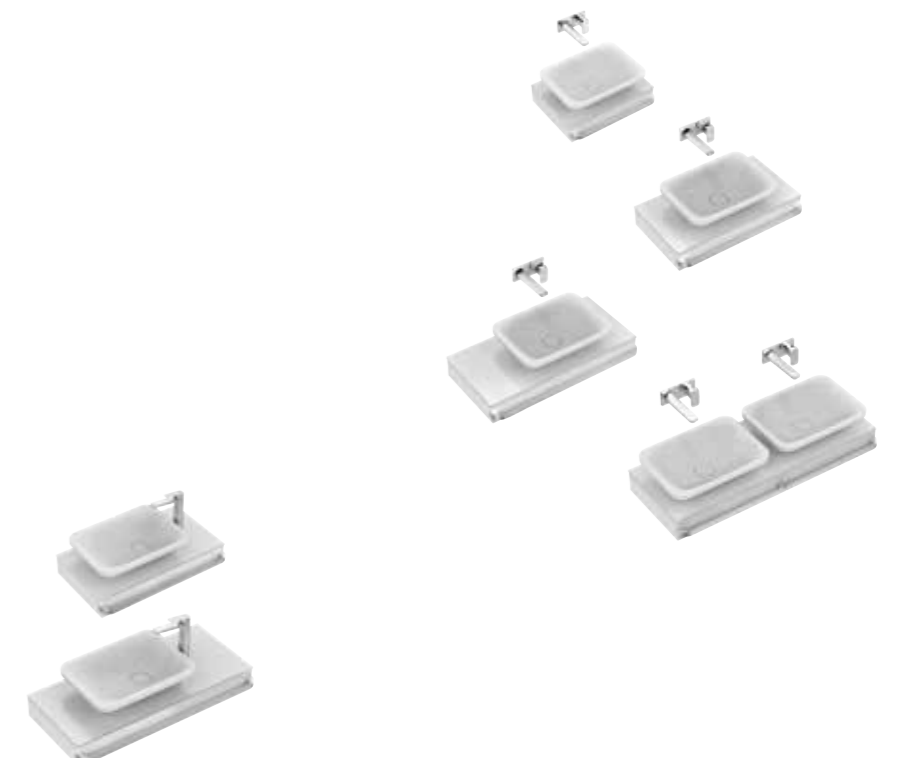

Ceramic

550mm
Asym vessel **K0833**

550mm
vessel **K0834**