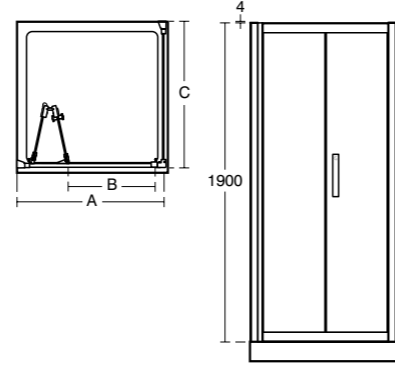

SPECIFICATIONS – DOOR

Size/mm	Dim. A – Width (mm)	Dim. B – Opening (mm)	Dim. C – Width (mm)
760	711 – 761	414	–
800	751 – 801	455	–
900	851 – 901	556	–
1000	951 – 1001	609	–

SPECIFICATIONS – SIDE PANEL

Size/mm	Dim. A – Width (mm)	Dim. B – Opening (mm)	Dim. C – Width (mm)
760	–	–	724 – 749
800	–	–	764 – 789
900	–	–	864 – 889
1000	–	–	964 – 989