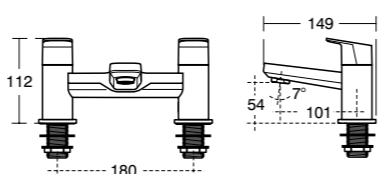

Tonic II Dual control bath filler

Model	Ref.	Price
2 hole dual control bath filler	A6353AA	£284.45