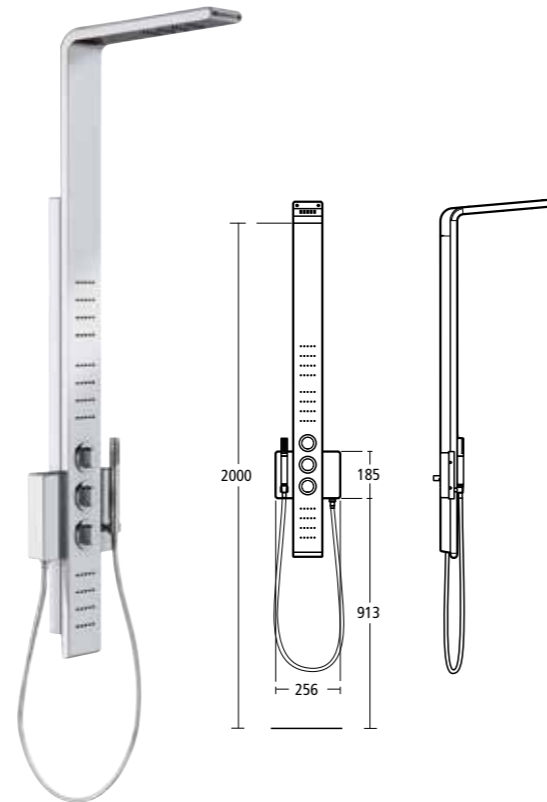

Moments Thermostatic shower column high pressure

Model	Ref.	Price
Shower column	K6190AA	£1,870.70

STRADA

Strada Basin mixer

Model	Ref.	Price
Single lever one tap hole standard basin mixer with pop-up waste	A6295AA	£226.80
Single lever one tap hole standard basin mixer – without waste	A6296AA	£214.80

- Supplied fitted with a 5 litre per minute eco flow regulator
- Swivel outlet to direct water stream

Strada Tall basin mixer

Model	Ref.	Price
Single lever one tap hole tall basin mixer – without waste	A6297AA	£286.80

- Supplied fitted with a 5 litre per minute eco flow regulator
- Swivel outlet to direct water stream

Strada Small basin mixer

Model	Ref.	Price
With pop-up waste	A6298AA	£214.80
Without pop-up waste	A6299AA	£202.80

- Supplied fitted with a 5 litre per minute eco flow regulator
- Swivel outlet to direct water stream

Strada Basin mixer

Model	Ref.	Price
Single lever built-in wall mounted basin mixer – no waste	A6844AA	£264.00
Kit 1 for wall mounted basin mixer	A5948NU	£94.80

- Supplied fitted with a 5 litre per minute eco flow regulator
- Swivel outlet to direct water stream

Strada Bidet mixer

Model	Ref.	Price
Single lever one tap hole bidet mixer with pop-up waste	A6845AA	£226.80

- Supplied fitted with a 5 litre per minute eco flow regulator
- Swivel outlet to direct water stream

Strada Bath filler

Model	Ref.	Price
Single lever two tap hole bath filler	A6300AA	£310.80