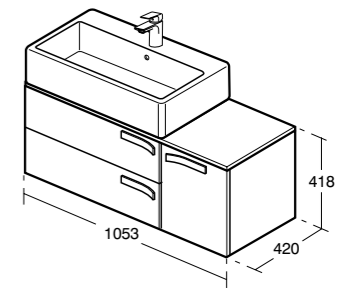

Strada Wall mounted WC

Model	Ref.	Price
Wall mounted WC bowl with horizontal outlet	T324401	£380.02
Seat and cover, slow close	T634401	£150.56
Conceala cistern 6/4 litres flush	S362467	£100.30
Karisma dual flush plate	E4465AA	£80.47
Support frame	E006067	£157.60

Strada Rectangular bath

Model	Ref.	Price
170 x 70cm, Idealform, NTH	E268101	£351.29
170 x 75cm, Idealform, NTH	E268201	£363.53
170 x 70cm, Idealform Plus+, NTH	E268501	£473.69
170 x 75cm, Idealform Plus+, NTH	E268601	£485.93
Hilux 170cm front panel	E268901	£146.88
Hilux 70cm end panel	E269101	£67.32
Hilux 75cm end panel	E269201	£73.44

Strada Double-ended bath

Model	Ref.	Price
170 x 75cm, Idealform, NTH	E268301	£363.53
180 x 80cm, Idealform, NTH	E268401	£400.25
170 x 75cm, Idealform Plus+, NTH	E268701	£485.93
180 x 80cm, Idealform Plus+, NTH	E268801	£522.65
Hilux 170cm front panel	E268901	£146.88
Hilux 180cm front panel	E269001	£159.12
Hilux 75cm end panel	E269201	£73.44
Hilux 80cm end panel	E269301	£79.56

Strada finishes

Strada Wall mounted basin storage unit one drawer 500/600mm

Model	Ref.	Price
500mm, + worktop White Gloss	K2722WG	£602.92
500mm, + worktop Grey Gloss	K2452WH	£602.92
600mm, + worktop White Gloss	K2723WG	£644.03
600mm, + worktop Grey Gloss	K2453WH	£644.03

- Not available in WC finish
- Handles included
- Soft close
- See furniture compatibility matrix on page 173

Strada Wall mounted basin storage unit two drawer 700mm

Model	Ref.	Price
700mm, + worktop White Gloss	K2724WG	£719.40
700mm, + worktop Grey Gloss	K2455WH	£719.40

- Not available in WC finish
- Handles included
- Soft close
- See furniture compatibility matrix on page 173

Strada Wall mounted combination storage unit 1050mm