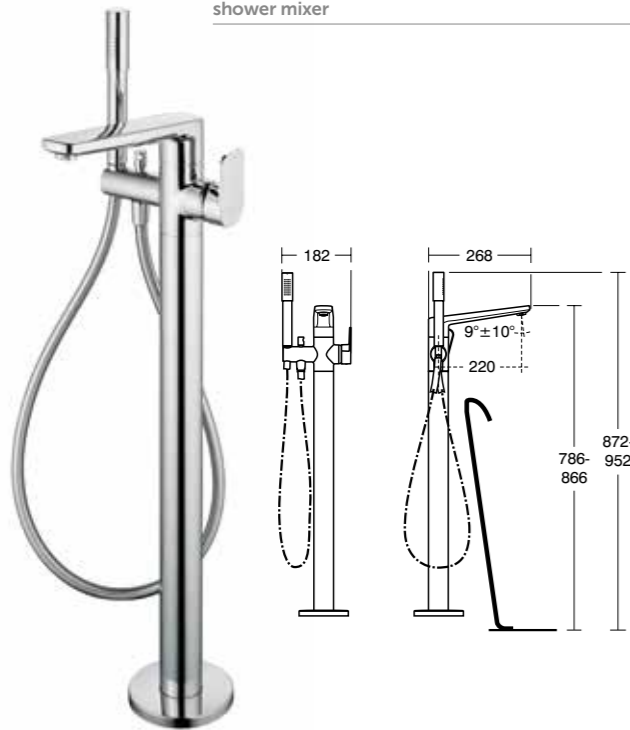

Tonic II Free standing bath shower mixer

Model	Ref.	Price
Single lever free standing bath shower mixer	A6347AA	£1,234.57
Fixing kit for free standing bath shower mixer	A6133NU	£37.04