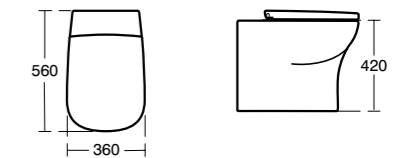

SOFTMOOD

Softmood Washbasin 60cm

Model	Ref.	Price
One tap hole	T055401	£191.58
Full pedestal	T422001	£103.16
Semi-pedestal	T422101	£110.53
Chrome bottle trap	E0079AA	£133.97

- Can also be installed with 1400mm basin unit **T7803**, 1000mm basin unit **T7802**, 800mm basin unit **T7801** and 600mm basin unit **T7800**

Softmood Washbasin 55cm

Model	Ref.	Price
One tap hole	T055401	£176.84
Full pedestal	T422001	£103.16
Semi-pedestal	T422101	£110.53
Chrome bottle trap	E0079AA	£133.97

Softmood Handrinse basin 45cm

Model	Ref.	Price
One right hand tap hole	T055101	£140.02
Chrome bottle trap	E0079AA	£133.97

- Can also be installed with 450mm guest basin unit **T7804**

Softmood Semi-countertop washbasin 55cm

Model	Ref.	Price
One tap hole	T055301	£232.12

- Can also be installed with 650mm semi-countertop unit **T7818**
- See furniture compatibility matrix on page 168

Softmood Vanity basin 104cm

Model	Ref.	Price
One tap hole	T055901	£508.44
Chrome bottle trap	E0079AA	£133.97

- Can also be installed with 1000mm basin unit **T7802**
- See furniture compatibility matrix on page 168

Softmood Vanity basin 84cm

Model	Ref.	Price
One tap hole	T055801	£434.76
Chrome bottle trap	E0079AA	£133.97

- Can also be installed with 800mm basin unit **T7801**
- See furniture compatibility matrix on page 168

Softmood Vanity basin 64cm

Model	Ref.	Price
One tap hole	T055701	£294.74
Chrome bottle trap	E0079AA	£133.97

- Can also be installed with 600mm basin unit **T7800**
- See furniture compatibility matrix on page 168

Softmood Oval vessel basin 60cm

Model	Ref.	Price
One tap hole	T056101	£294.74
Chrome bottle trap	E0079AA	£133.97

- Can also be installed with 1000mm basin unit **T7802**, 800mm basin unit **T7801** and 600mm basin unit **T7800**
- See furniture compatibility matrix on page 168

Softmood Oval vessel basin 55cm