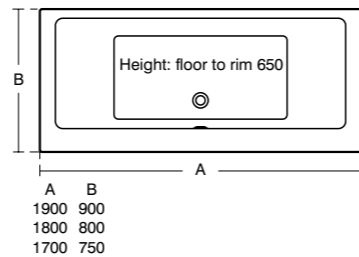

Model	Ref.	Price
170 x 75cm, Idealform, NTH	E268301	£363.53
180 x 80cm, Idealform, NTH	E268401	£400.25
170 x 75cm, Idealform Plus+, NTH	E268701	£485.93
180 x 80cm, Idealform Plus+, NTH	E268801	£522.65
Hilux 170cm front panel	E268901	£146.88
Hilux 180cm front panel	E269001	£159.12
Hilux 75cm end panel	E269201	£73.44
Hilux 80cm end panel	E269301	£79.56