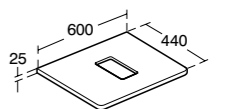

**Softmood
Semi-countertop
basin unit
650mm**

Model	Ref.	Price
With 2 doors and internal shelf	T7818WG	£548.11
With 2 doors and internal shelf	T7818S6	£548.11

- For use with 55cm semi-countertop basin [T055301](#). Worktop [T7839--](#) to be ordered separately.
- Not available in S4 and S5 finish

**Softmood
Guest basin unit
450mm**

Model	Ref.	Price
With 1 door	T7804--	£335.71

- For use with 45cm handrinse basin [T055101](#). Worktop not required

**Softmood
WC unit
650mm**

Model	Ref.	Price
650 x 320mm WC unit	T7819WG	£575.52
650 x 320mm WC unit	T7819S6	£575.52

Includes pre-fitted dual flush cistern and push button. Removable panel for maintenance

- Can be used with back-to-wall WC [T321601](#) or wall mounted WC [T322601](#). Worktop [T7839--](#) to be ordered separately. Wall mounted pan brackets [E0600](#) must be used for wall mounted pan
- Not available in S4 and S5 finish

**Softmood
Trolley unit
on wheels**

Model	Ref.	Price
With 1 drawer and 4 wheels	T7820--	£717.16

- Drawer thickness 25mm, cushion in eco White leather only, integrated chrome plated bar

**Softmood
Column unit
with 2 doors**

Model	Ref.	Price
With 2 right hand doors	T7817--	£705.70
With 2 left hand doors	T7836--	£705.70

Wall mounted, 4 internal adjustable glass shelves (3 upper, 1 lower), integrated chrome plated bar, door thickness 25mm

- Hinge position dictates handing (hinges on the right = right hand unit)

**Softmood
1000mm worktop for
60cm vessel basin**

Model	Ref.	Price
1000mm worktop for vessel basin	T056101	£191.64

- Can also be installed with 1000mm wall hung basin unit [T7802](#) or 1000mm bracket set with towel holder [T783767](#)
- See furniture compatibility matrix on page 168

**Softmood
800mm worktop for
60cm vessel basin**