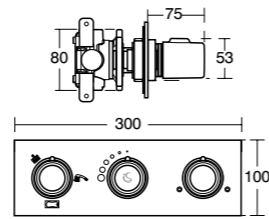

**Attitude
Thermostatic
built-in bath
shower mixer**

Model	Ref.	Price
Three-control two-outlet bath shower mixer with faceplate and handles	A5603AA	£762.08
Three-control three-outlet bath shower mixer with faceplate and handles	A5604AA	£800.98

**Attitude
Thermostatic
shower mixer**

Model	Ref.	Price
Faceplate and handles for use with A3969NU TT shower valve	A4613AA	£238.14
TT built-in thermostatic shower mixer – no faceplate or handles	A3969NU	£242.84

**Moments
Bath filler**

Model	Ref.	Price
Single lever one tap hole bath filler	A3921AA	£451.36

**Moments
wall mounted
swivel bath
spout**

Model	Ref.	Price
Wall mounted swivel bath spout	A3923AA	£259.21

**Moments
Bath shower
mixer high
pressure**

Model	Ref.	Price
Single lever built-in wall bath shower mixer – no spout or shower kit	A3916AA	£488.96

**Moments
Shower valve**

Model	Ref.	Price
Single lever built-in manual shower valve – without shower kit	A3912AA	£319.72

**Moments
Thermostatic
shower mixer**

Model	Ref.	Price
Faceplate and handles for use with Trevi TT built-in shower mixer	A3918AA	£282.10
TT built-in thermostatic shower valve – without faceplate or handles	A3969NU	£242.84

**Moments
Bath shower
mixer high
pressure**

Model	Ref.	Price
Single lever exposed wall bath shower mixer – without shower kit	A3914AA	£413.76

MOMENTS

**Moments
Basin mixer**

Model	Ref.	Price
Single lever one tap hole standard basin mixer with pop-up waste	A3903AA	£357.35
Single lever one tap hole standard basin mixer – without waste	A5565AA	£338.02

**Moments
Handrinse
basin mixer**

Model	Ref.	Price
Single lever one tap hole handrinse basin mixer with pop-up waste	A3906AA	£357.35
Single lever one tap hole handrinse basin mixer – without waste	A5566AA	£338.02

**Moments
Bidet mixer
high pressure**