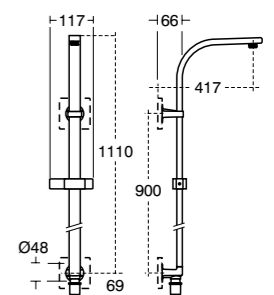

with integrated diverter