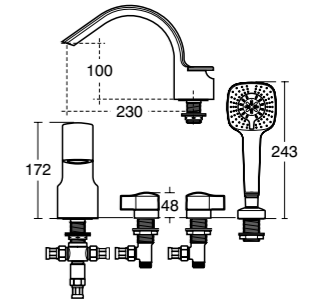

Melange Dual control bath filler

Model	Ref.	Price
Two tap hole	A6264AA	£290.62

Melange Bath shower mixer

Model	Ref.	Price
Dual control four tap hole bath shower mixer complete with retractable hand shower	A4335AA	£606.19