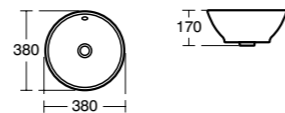

- Countertop mounted
- See furniture compatibility matrix on page 176

**Strada 'O'
Round vessel
basin
38cm**

Model	Ref.	Price
No tap holes, includes fixing brackets	K083201	£176.53

- Countertop mounted
- See furniture compatibility matrix on page 176