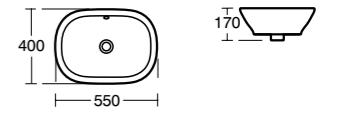

Model	Ref.	Price
No tap holes	T056001	£280.02
Chrome bottle trap	E0079AA	£133.97

- Can also be installed with 1000mm basin unit **T7802**, 800mm basin unit **T7801** and 600mm basin unit **T7800**
- See furniture compatibility matrix on page 168