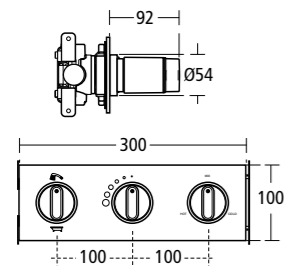

Moments Thermostatic built-in shower mixer