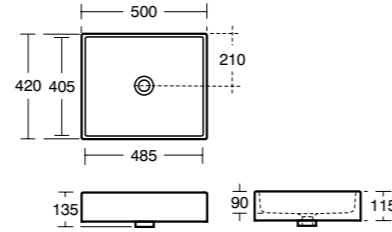

Model	Ref.	Price
No overflow	K077601	£212.15

- Countertop mounted
- See furniture compatibility matrix on page 175