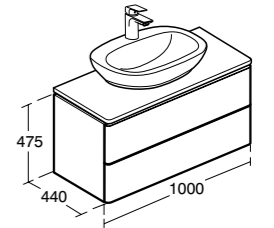

Softmood finishes

Softmood Wall mounted basin unit 1000mm

Model	Ref.	Price
With 2 drawers	T7802--	£1,027.70

- For use with 104cm vanity basin **T055901**, 60cm vessel basin **T056101** and 55cm vessel basin **T056001**. Worktop to be ordered separately.