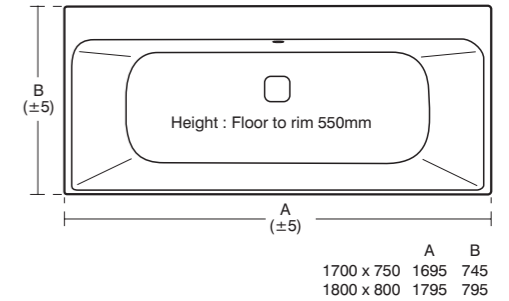

Model	Ref.	Price
170 x 75cm Idealform bath No tap hole, normal waste	E395401	£420.00
170 x 75cm Idealform bath No tap hole, filler waste	E395601	£522.00
180 x 80cm Idealform bath No tap hole, normal waste	E395901	£438.00
180 x 80cm Idealform bath No tap hole, filler waste	E396001	£540.00
170 x 75cm Idealform Plus+ bath No tap hole, normal waste	E395201	£540.00
170 x 75cm Idealform Plus+ bath No tap hole, filler waste	E395301	£642.00
180 x 80cm Idealform Plus+ bath No tap hole, normal waste	E395701	£570.00
180 x 80cm Idealform Plus+ bath No tap hole, filler waste	E395801	£672.00
Unilux 170cm front panel	E319401	£115.32
Unilux 75cm end panel	E319501	£61.78
Unilux Plus+ 180cm end panel	E479801	£115.32
Unilux Plus+ 80cm end panel	E483301	£61.78