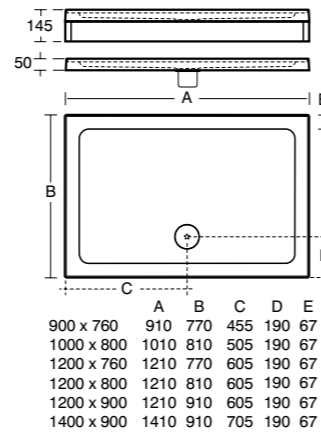

Simplicity
Low profile rectangular
upstand tray

Model	Ref.	Price
900 x 760 upstand tray and waste	L511601	£240.73
1000 x 800 upstand tray and waste	L511701	£259.36
1200 x 760 upstand tray and waste	L511801	£266.02
1200 x 800 upstand tray and waste	L511901	£279.30
1200 x 900 upstand tray and waste	L512001	£305.92
1400 x 900 upstand tray and waste	L512101	£325.86
1200 riser kit (for use with trays up to 1200)	L630901	£75.11
Extension kit (for use with L630901 on trays over 1200)	L631201	£33.00
Flexible waste pipe	L630801	£11.29

Simplicity
Low profile pentagon
flat top tray

Model	Ref.	Price
900 Pentagon flat top tray and waste	L511101	£199.51
Adhesive upstand	LV69967	£50.65
1200 riser kit (for use with trays up to 1200)	L630901	£75.11
Flexible waste pipe	L630801	£11.29

Simplicity
Low profile quadrant
flat top tray

Model	Ref.	Price
800 quadrant flat top tray and waste	L510001	£166.26
900 quadrant flat top tray and waste	L510101	£192.86
1000 quadrant flat top tray and waste	L510201	£226.10
Adhesive upstand	LV69967	£50.65
Quadrant riser kit	L631001	£87.05
Flexible waste pipe	L630801	£11.29

Simplicity
Low profile quadrant
upstand tray

Model	Ref.	Price
800 quadrant upstand tray and waste	L512301	£172.92
900 quadrant upstand tray and waste	L512501	£186.20
Quadrant riser kit	L631001	£87.05
Flexible waste pipe	L630801	£11.29

Simplicity
Low profile offset
quadrant flat top tray