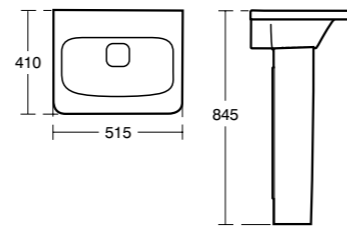

Model	Ref.	Price
52 x 41cm, with overflow, one tap hole	K086801	£168.00
52 x 41cm, with overflow, matt brown edge, one tap hole	K0868FM	£193.20
Tonic full pedestal	K011601	£96.00

- To be used with furniture basin unit [R4301](#)
- Can be wall-hung or pedestal mounted