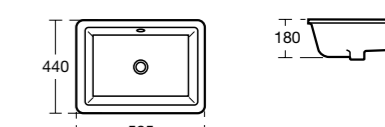

Model	Ref.	Price
No tap hole	K077901	£215.63