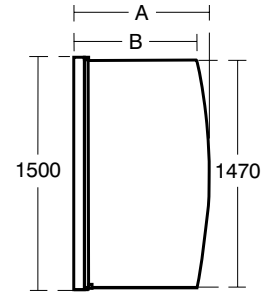

SPECIFICATIONS

Model	Dim. A – Width (mm)	Dim. B – Width (mm)	Dim. D – Reach (mm)
Bow	875 – 895	795 – 815	782
Bow – with towel rail	875 – 895	795 – 815	782
Sail	875 – 895		785
Angle	795 – 815		702