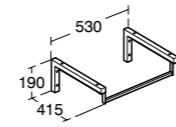

**Softmood
bracket set for
600mm worktop**

Model	Ref.	Price
Includes towel holder	T783167	£317.21

- Use with worktop **T7805--**, **T7809--**, **T7813--**

**Softmood
bracket set for
800/1000mm
worktop**

Model	Ref.	Price
Bracket set for 800mm worktop, includes towel holder	T783867	£344.78
Bracket set for 1000mm worktop, includes towel holder	T783767	£372.37