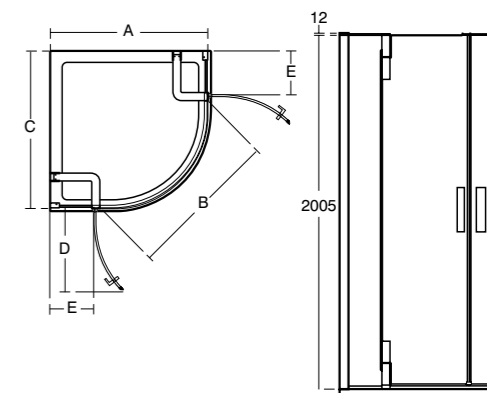

Tonic quadrant

Model	Ref.	Price
800 flat top enclosure	L6516EO	£1,366.45
900 flat top enclosure	L6522EO	£1,440.70
800 upstand enclosure	L6519EO	£1,366.45
900 upstand enclosure	L6525EO	£1,440.70

- Height 2017mm
- 8mm clear safety glass
- Idealclean treatment
- Bright silver finish
- Chrome contemporary handle
- Rise and fall hinges for easy opening
- Integrated bracing brackets for minimal styling
- Easy adjust profile for fine tuning
- Concealed fixings with easy click covers and top caps
- Designed by award winning designers Artefakt
- Horizontal adjustment up to 20mm per profile
- Separate flat top and upstand tray variants
- Suitable for installation on shower trays or wetroom flooring
- 10 year guarantee
- 550mm radius
- Unhanded