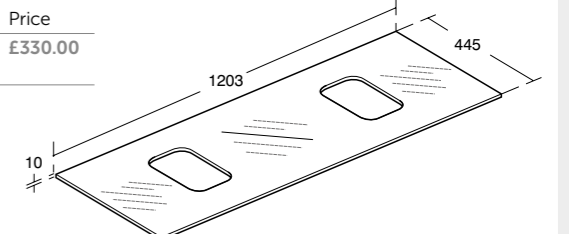

Model	Ref.	Price
For 55cm vessel 1200mm tempered glass White	R4333SA	£330.00