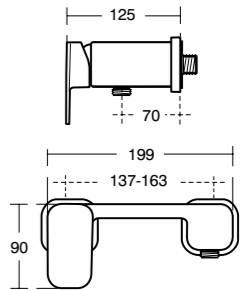

Model	Ref.	Price
Single lever shower mixer exposed	A6337AA	£275.56