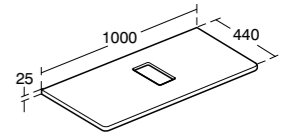

**Softmood
Semi-countertop
basin unit
650mm**

Model	Ref.	Price
With 2 doors and internal shelf	T7818WG	£548.11
With 2 doors and internal shelf	T7818S6	£548.11

- For use with 55cm semi-countertop basin [T055301](#). Worktop [T7839--](#) to be ordered separately.
- Not available in S4 and S5 finish

**Softmood
Guest basin unit
450mm**

Model	Ref.	Price
With 1 door	T7804--	£335.71

- For use with 45cm handrinse basin [T055101](#). Worktop not required

**Softmood
WC unit
650mm**

Model	Ref.	Price
650 x 320mm WC unit	T7819WG	£575.52
650 x 320mm WC unit	T7819S6	£575.52

Includes pre-fitted dual flush cistern and push button. Removable panel for maintenance

- Can be used with back-to-wall WC [T321601](#) or wall mounted WC [T322601](#). Worktop [T7839--](#) to be ordered separately. Wall mounted pan brackets [E0600](#) must be used for wall mounted pan
- Not available in S4 and S5 finish

**Softmood
Trolley unit
on wheels**

Model	Ref.	Price
With 1 drawer and 4 wheels	T7820--	£717.16

- Drawer thickness 25mm, cushion in eco White leather only, integrated chrome plated bar

**Softmood
Column unit
with 2 doors**

Model	Ref.	Price
With 2 right hand doors	T7817--	£705.70
With 2 left hand doors	T7836--	£705.70

Wall mounted, 4 internal adjustable glass shelves (3 upper, 1 lower), integrated chrome plated bar, door thickness 25mm

- Hinge position dictates handing (hinges on the right = right hand unit)

**Softmood
1000mm worktop for
60cm vessel basin**

Model	Ref.	Price
1000mm worktop for vessel basin	T056101	£191.64

- Can also be installed with 1000mm wall hung basin unit [T7802](#) or 1000mm bracket set with towel holder [T783767](#)
- See furniture compatibility matrix on page 168

**Softmood
800mm worktop for
60cm vessel basin**