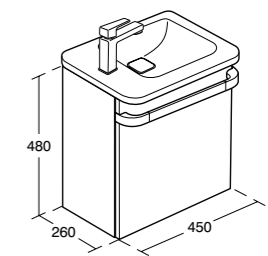

- Handles purchased separately
- These units are not handed to the basin, you can use any basin

- When using the Guest Unit with the Side Unit (R4317), the Side Unit needs to be installed to the opening side (not the hinged side) of the Guest unit to allow the door to open freely. Please also note that the Basin is not handed to the Guest unit.