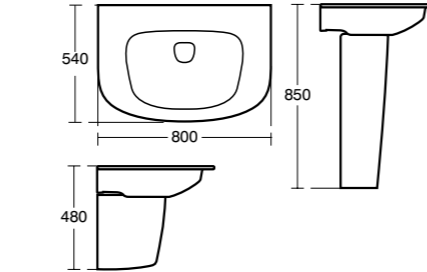

Model	Ref.	Price
Gloss White	T044701	£449.28
Matt White	T044783	£539.14

- Ceramic waste cover
- With hidden overflow system – Idealflow
- With tap hole
- To be wall mounted, with pedestal [T4236](#) or semi-pedestal [T4237](#) or to be mounted in combination with furniture basin unit [T7851](#)
- See furniture compatibility matrix on page 171