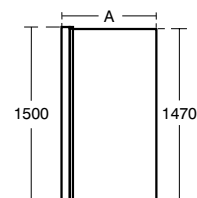

BATH SCREENS SYNERGY

Synergy bath screens

Model	Ref.	Price
Bow	L6211AA	£322.64
Bow – with towel rail	L6212AA	£375.16
Sail	L6213AA	£322.64
Angle	L6210AA	£315.13

- Height: 1500mm
- 6mm clear safety glass
- Polished silver finish
- 180 degree opening – inwards and out
- Adjustable rise and fall for easy opening
- Concealed fixings and top caps
- Up to 25mm horizontal adjustment
- Bow available with and without towel rail

SPECIFICATIONS

Model	Dim. A – Width (mm)	Dim. B – Width (mm)	Dim. D – Reach (mm)
Bow	875 – 895	795 – 815	782
Bow – with towel rail	875 – 895	795 – 815	782
Sail	875 – 895		785
Angle	795 – 815		702