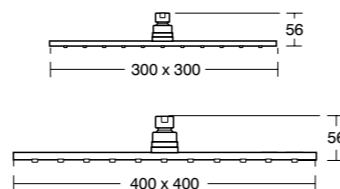

Archimodule Stick handspray

Model	Ref.	Price
Stick handspray	A1519AA	£57.97

- Single-function
- Connecting thread 1/2" male
- Chrome plated

Archimodule Idealrain rainshower

Model	Ref.	Price
Ø300mm	B9443AA	£346.72
Ø200mm	B9442AA	£135.12

- Connecting thread 1/2" male
- With ball joint
- Pivots through 10°
- Anti-limescale
- Chrome plated

Archimodule Idealrain rainshower

Model	Ref.	Price
300 x 300mm	B9844AA	£398.95
400 x 400mm	B9845AA	£538.92

- Connecting thread 1/2" female
- With ball joint
- Pivots through 10°
- Anti-limescale
- Chrome plated

Archimodule Wall connection 370mm

Model	Ref.	Price
Wall connection 370mm	A1524AA	£180.88

- Wall connection for shower head
- 1/2" male
- Includes fixing to universal unit without escutcheon
- Chrome plated

Archimodule Ceiling connector 150mm

Model	Ref.	Price
Ceiling connector 150mm	B9446AA	£47.09

- Ceiling connector for shower head 1/2" male
- Includes escutcheon
- Chrome plated

Archimodule Shower rail

Model	Ref.	Price
600mm	A1526AA	£302.93
900mm	A1528AA	£318.86
600mm with integrated wall elbow 1/2" male	A1527AA	£374.48
900mm with integrated wall elbow 1/2" male	A1529AA	£390.43

- Includes fixing to universal unit with rotating slider
- Without escutcheons
- Chrome plated

Archimodule Wall bracket for handspray

Model	Ref.	Price
Wall bracket for handspray Includes fixing to universal unit	A1520AA	£60.88

- Without escutcheon
- Chrome plated

Archimodule Wall elbow

Model	Ref.	Price
Wall elbow	A1521AA	£100.19

- Includes fixing to universal unit
- Includes backflow preventer
- DVGW approved as intrinsically safe (German Technical and Scientific Association for Gas and Water)
- Connecting thread 1/2" male without escutcheon
- Chrome plated

Archimodule Idealflex shower hose