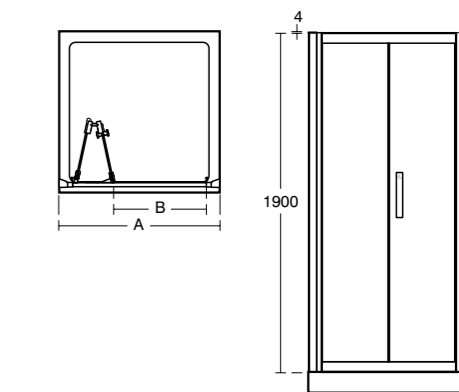

SPECIFICATIONS - DOOR		
Size/mm	Dim. A – Width (mm)	Dim. B – Opening (mm)
760	710 – 760	414
800	750 – 800	455
900	850 – 900	556
1000	950 – 1000	609