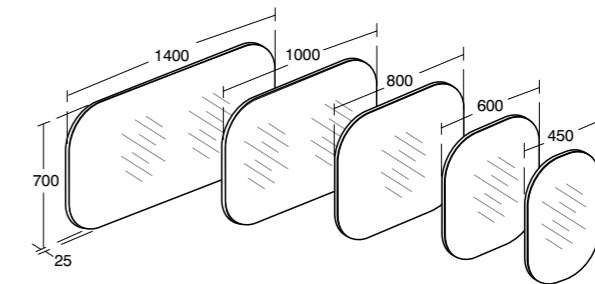

Model	Ref.	Price
1400mm anti-steam	T7828BH	£526.28
1000mm anti-steam	T7827BH	£453.19
800mm anti-steam	T7826BH	£394.72
600mm anti-steam	T7825BH	£365.48
450mm (not anti-steam)	T7824BH	£263.15

- Can be used with curved LED light **T782967**
- Independent on/off controls recommended (not included)
- Hardware included
- IP44 and EMC certified
- Anti-steam mirror thickness is 22mm with aluminium finish frame