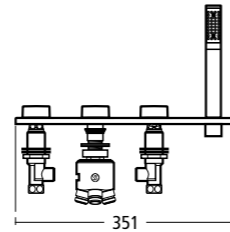

Moments Shower mixer

Model	Ref.	Price
Single lever exposed manual shower valve – without shower kit	A3910AA	£376.15

Moments Bath shower mixer

Model	Ref.	Price
Dual control four tap hole bath shower mixer complete with diverter and shower kit – no spout	A3920AA	£846.31
Multiplex Trio bath waste and Exofil overflow – working components	K7812AA	£278.77

Moments Thermostatic built-in shower mixer

Model	Ref.	Price
Three-control, two-outlet bath shower mixer with faceplate, handles and two-way diverter to bath or shower	A5597AA	£751.15
Three-control, three-outlet bath shower mixer with faceplate, handles and three-way diverter to bath	A5598AA	£789.48

Moments Thermostatic shower column high pressure

Model	Ref.	Price
Shower column	K6190AA	£1,870.70

STRADA

Strada Basin mixer

Model	Ref.	Price
Single lever one tap hole standard basin mixer with pop-up waste	A6295AA	£226.80
Single lever one tap hole standard basin mixer – without waste	A6296AA	£214.80

- Supplied fitted with a 5 litre per minute eco flow regulator
- Swivel outlet to direct water stream

Strada Tall basin mixer

Model	Ref.	Price
Single lever one tap hole tall basin mixer – without waste	A6297AA	£286.80

- Supplied fitted with a 5 litre per minute eco flow regulator
- Swivel outlet to direct water stream

Strada Small basin mixer

Model	Ref.	Price
With pop-up waste	A6298AA	£214.80
Without pop-up waste	A6299AA	£202.80

- Supplied fitted with a 5 litre per minute eco flow regulator
- Swivel outlet to direct water stream

Strada Basin mixer

Model	Ref.	Price
Single lever built-in wall mounted basin mixer – no waste	A6844AA	£264.00
Kit 1 for wall mounted basin mixer	A5948NU	£94.80

- Supplied fitted with a 5 litre per minute eco flow regulator
- Swivel outlet to direct water stream

Strada Bidet mixer