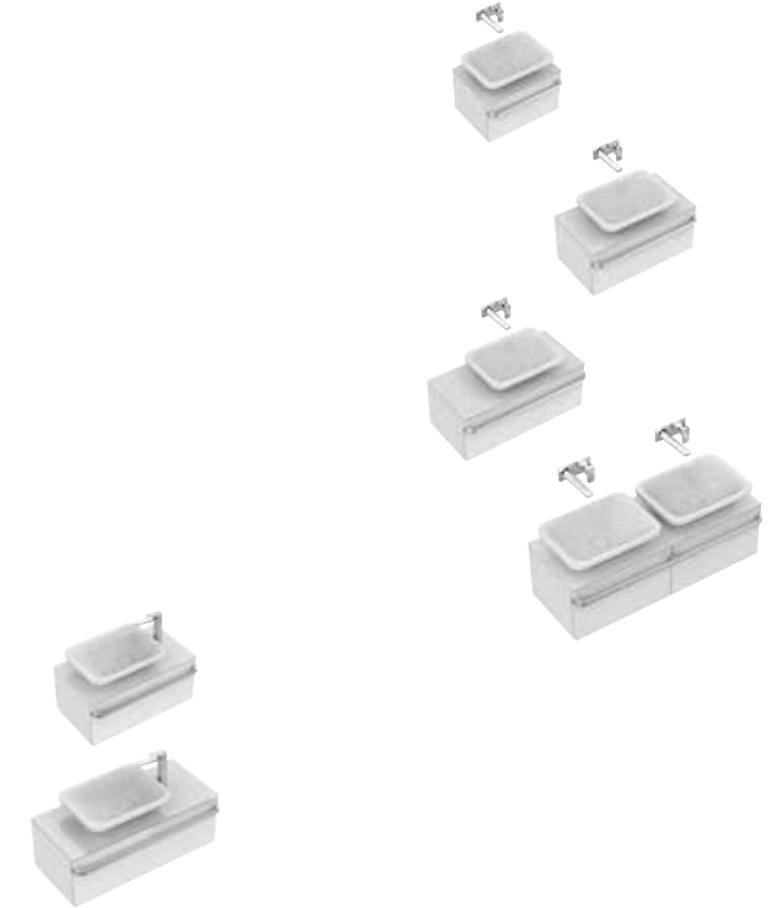

Ceramic

550mm
Asym vessel **K0833**

550mm
vessel **K0834**