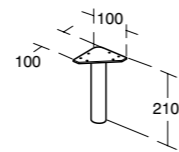

**Softmood
650mm worktop for
semi-countertop
and WC unit**

Model	Ref.	Price
650mm worktop for 650mm semi-countertop unit T7818-- or 650mm WC unit T7819--	T7839--	£109.62

- Not available in S4 and S5 finish

**Softmood
1300mm worktop for
semi-countertop and
WC unit**

Model	Ref.	Price
1300mm worktop for use T7833-- when combining semi-countertop unit T7818-- with 650mm WC unit T7819--	T7833--	£165.50

- Not available in S4 and S5 finish

**Softmood
bracket set for
600mm worktop**

Model	Ref.	Price
Includes towel holder	T783167	£317.21

- Use with worktop **T7805--**, **T7809--**, **T7813--**

**Softmood
bracket set for
800/1000mm
worktop**

Model	Ref.	Price
Bracket set for 800mm worktop, includes towel holder	T783867	£344.78
Bracket set for 1000mm worktop, includes towel holder	T783767	£372.37

- Use with worktop **T7806--**, **T7810--**, **T7814--**
- Use with worktop **T7807--**, **T7811--**, **T7815--**

**Softmood
leg for 2 or 4 drawer
basin unit**

Model	Ref.	Price
For use with a vessel or washbasin	T783467	£43.48

**Softmood
leg for 2 drawer
basin unit**

Model	Ref.	Price
For use with a vanity basin	T783567	£48.78

**Softmood
1000mm
mirror cabinet**

Model	Ref.	Price
1000mm cabinet with light	T7849--	£979.74

- On/Off switch
- Two internal glass shelves
- IP44 rated

**Softmood
800mm
mirror cabinet**

Model	Ref.	Price
800mm cabinet with light	T7848--	£911.23

- On/Off switch
- Two internal glass shelves
- IP44 rated

**Softmood
600mm
mirror cabinet**

Model	Ref.	Price
600mm cabinet with light	T7847--	£842.71

- On/Off switch
- Two internal glass shelves
- IP44 rated

**Softmood
Anti-steam
mirrors**