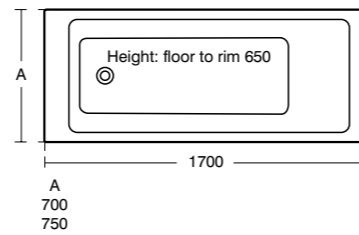

Model	Ref.	Price
170 x 70cm, Idealform, NTH	E268101	£351.29
170 x 75cm, Idealform, NTH	E268201	£363.53
170 x 70cm, Idealform Plus+, NTH	E268501	£473.69
170 x 75cm, Idealform Plus+, NTH	E268601	£485.93
Hilux 170cm front panel	E268901	£146.88
Hilux 70cm end panel	E269101	£67.32
Hilux 75cm end panel	E269201	£73.44