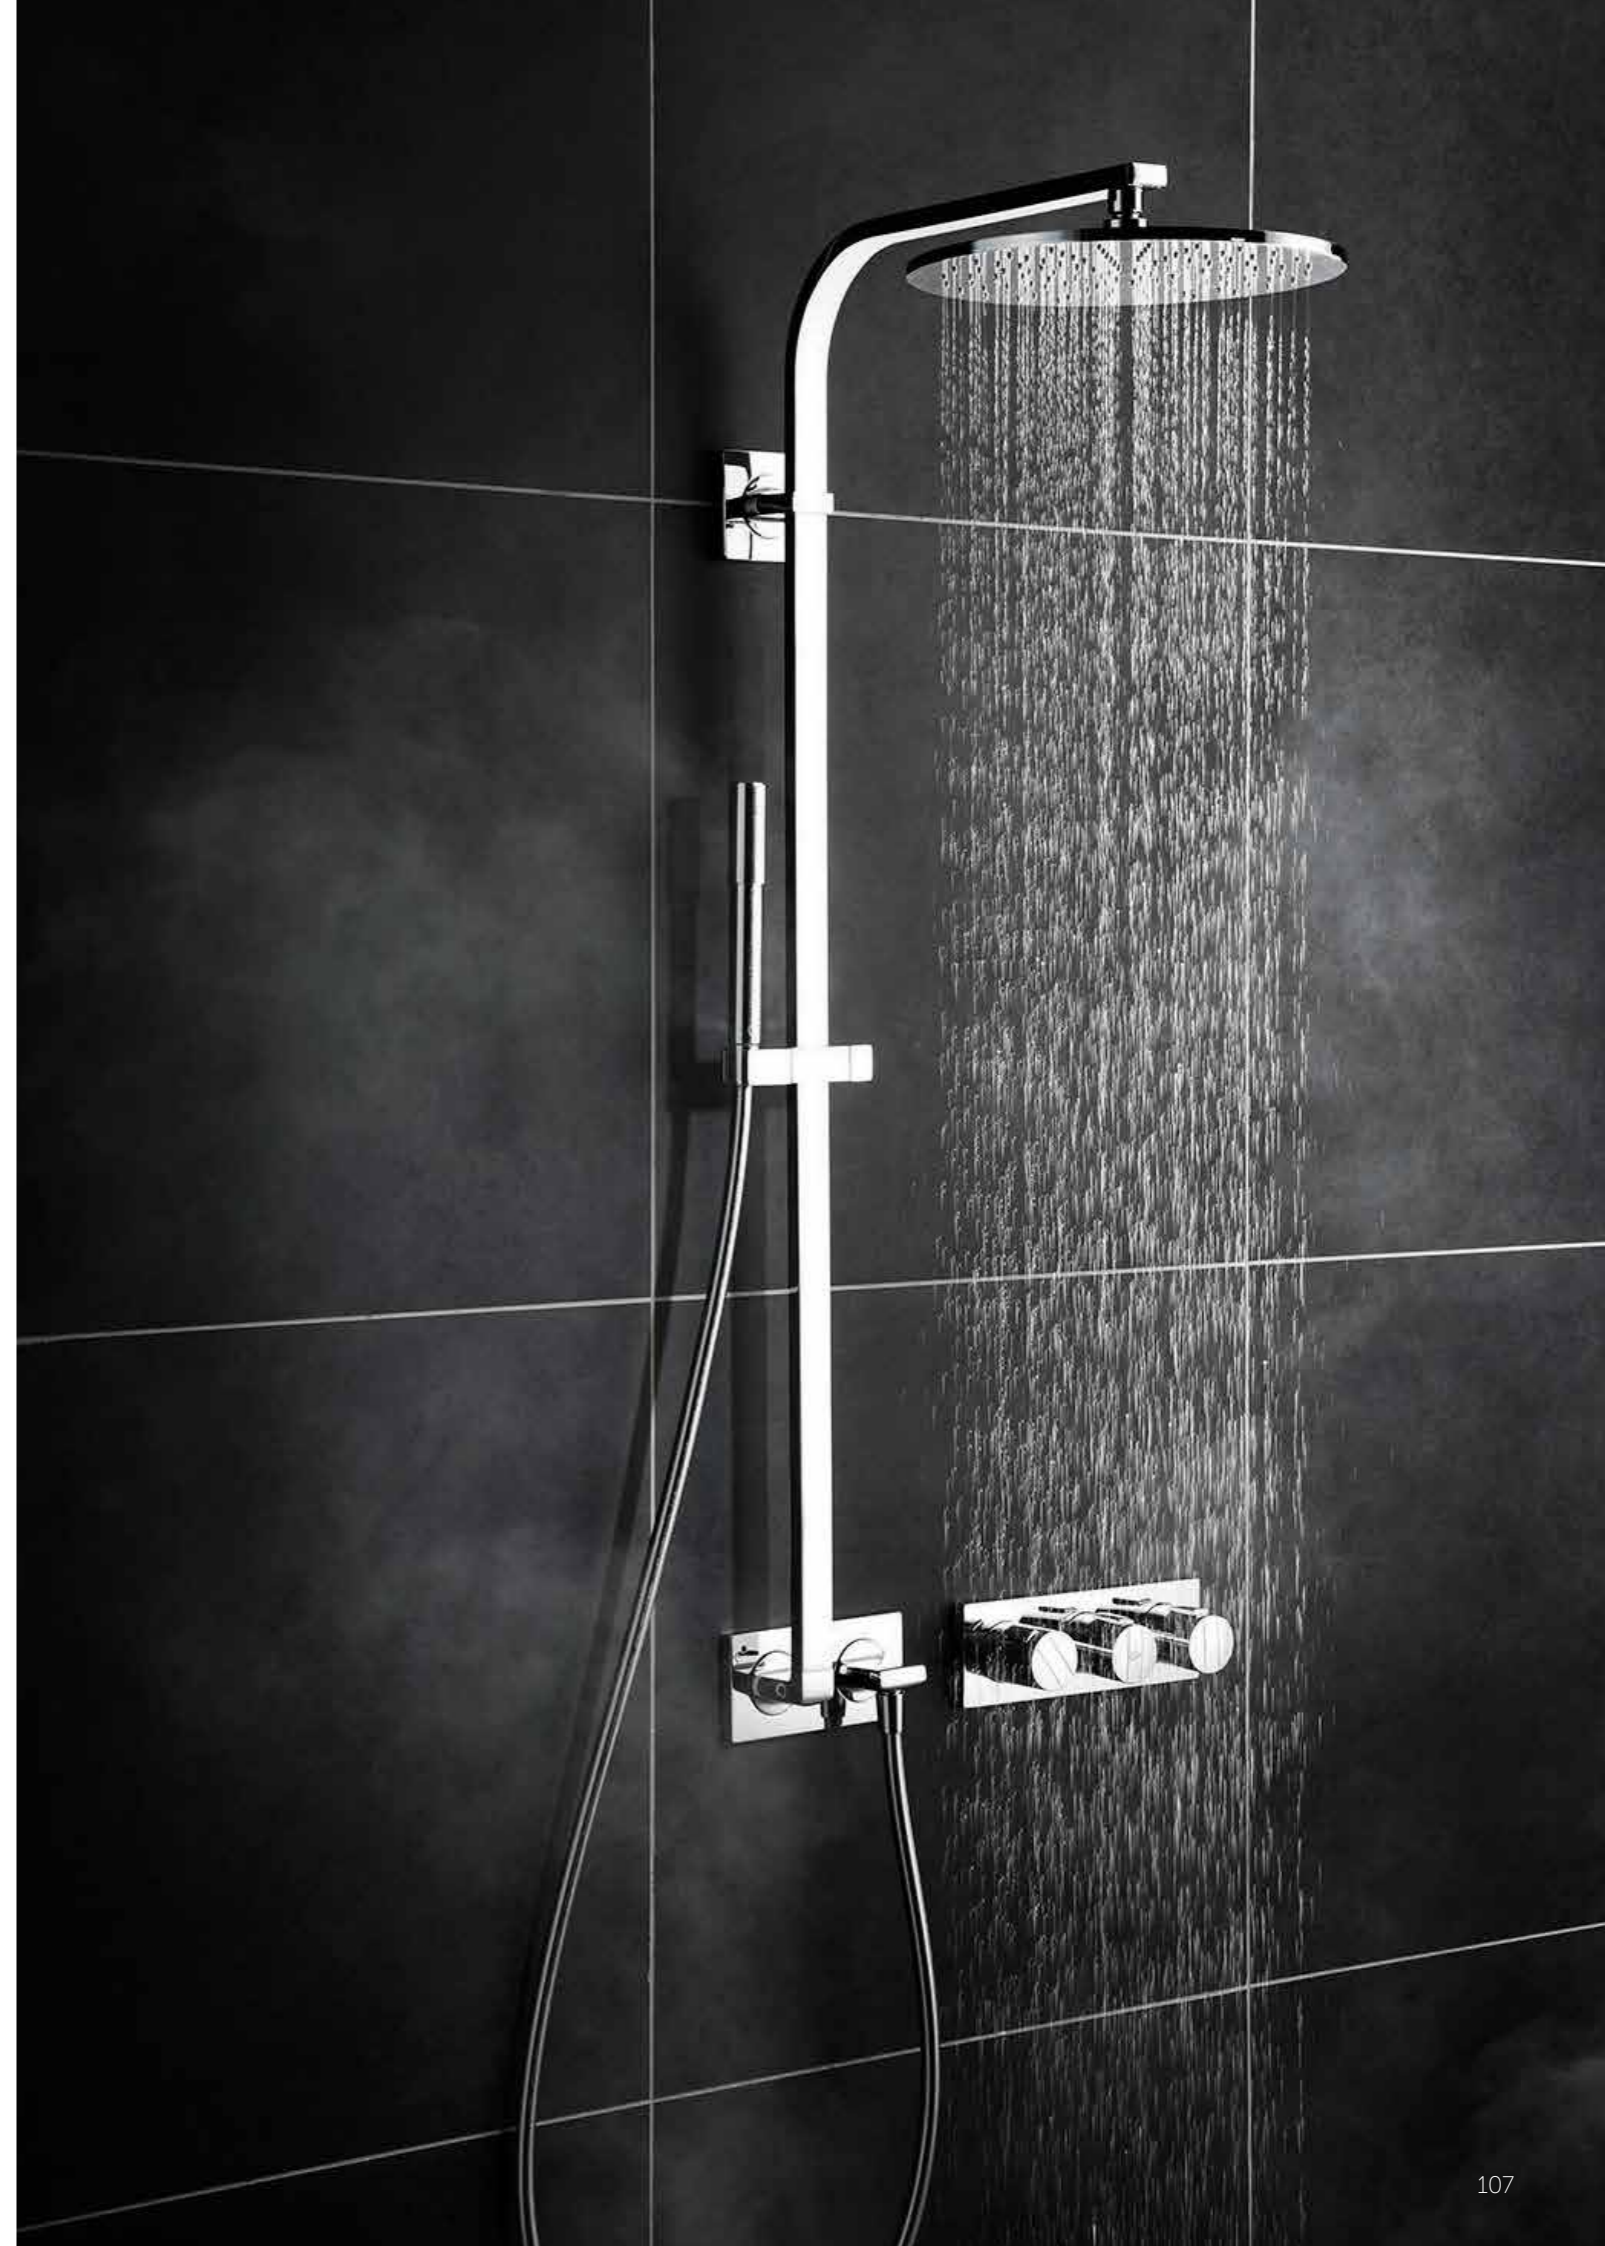

DESIGN FREEDOM, AESTHETIC PERFECTION

Tailored solutions

This new generation of stylish modular fittings enables you to configure your own unique solution, tailor-made to suit your needs and your space. Innovative technology guarantees a flawless look every time, even on unusual tile sizes and unevenly plastered walls.

Modular flexibility

Archimodule's pioneering modular concept offers complete design freedom. Select the components you require and position them where you like; there are countless possible combinations, so you can build a shower or bath system that matches your requirements exactly, from functionality to aesthetics.

Assemble your ideal system using our online configurator at www.archimodule.idealstandard.co.uk/configurator.xhtml