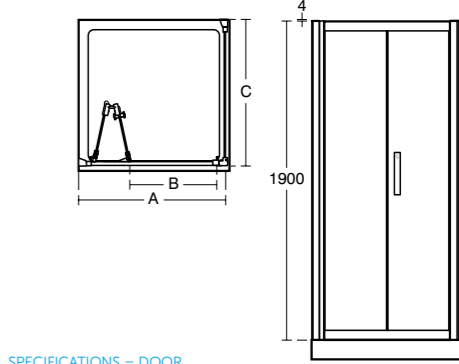

SPECIFICATIONS - DOOR			
Size/mm	Dim. A – Width (mm)	Dim. B – Opening (mm)	Dim. C – Width (mm)
1000	952 – 1002	382	–
1200	1152 – 1202	435	–
1400	1352 – 1402	535	–
1700	1650 – 1700	685	–
SPECIFICATIONS - SIDE PANEL			
700	–	–	664 – 689
760	–	–	724 – 749
800	–	–	764 – 789
900	–	–	864 – 889
1000	–	–	964 – 989