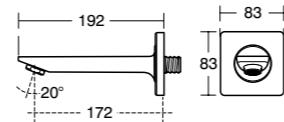

Model	Ref.	Price
Bath spout	A5896AA	£202.80

- Swivel outlet to direct water stream