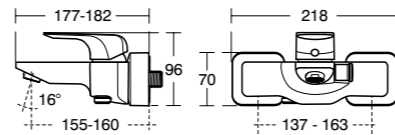

Model	Ref.	Price
Single lever exposed bath shower mixer	A6848AA	£334.80

- Swivel outlet to direct water stream