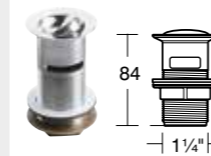

Karisma dual flush plate

Model	Ref.	Price
Dual flush plate, Chrome plated (for concealed cisterns)	E4463AA	£85.12

BASIN AND BATH WASTES

Waste with swivel plug

Model	Ref.	Price
Slotted basin waste with swivel plug	S8733AA	£62.53
Unslotted basin waste with swivel plug	S8734AA	£62.53