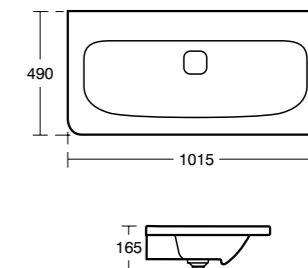

Dea
Free standing
double-ended
bath

Model	Ref.	Price
1700 x 750mm	E306601	£1,400.26
1800 x 800mm	E306701	£1,591.20

- Includes waste and integrated overflow

Dea
Double-ended
bath

Model	Ref.	Price
170 x 75cm double-ended Idealform bath, no tap hole, including waste	E313401	£490.09
170 x 75cm double-ended Idealform Plus+ bath, no tap hole, including waste	E313201	£617.39
170 x 75cm double-ended Idealform Plus+ bath, no tap hole, including combined waste and overflow filler	E312801	£712.86
180 x 80cm double-ended Idealform Plus+ bath, no tap hole, including waste	E313501	£642.84
180 x 80cm double-ended Idealform Plus+ bath, no tap hole, including combined waste and overflow filler	E312901	£738.31
180cm one piece corner panel, RH	E313801	£254.59
180cm one piece corner panel, LH	E314001	£254.59
170cm one piece corner panel, RH	E313701	£229.13

170cm one piece corner panel, LH	E313901	£229.13
170cm alcove front panel	E314101	£152.76
180cm alcove front panel	E314201	£165.48

TONIC II

Tonic II
Double vanity
basin 120cm

Model	Ref.	Price
120 x 50cm, one tap hole (each)	K087001	£594.00
120 x 50cm, matt brown edge, one tap hole (each)	K0870FM	£682.80

- To be used with furniture basin unit [R4305](#)
- See furniture compatibility matrix on page 178

Tonic II
Double vanity
basin 120cm

Model	Ref.	Price
120x50cm, incl. Idealflow hidden overflow, one tap hole (each)	K087301	£594.00
120 x 50cm, matt brown edge, incl. Idealflow hidden overflow, one tap hole (each)	K0873FM	£682.80
Tonic semi-pedestal	T429301	£96.00
Contemporary bottle trap	E0079AA	£133.97

- For wall hanging, pedestal and shelf use
- See furniture compatibility matrix on page 178

Tonic II
Vanity basin
100cm