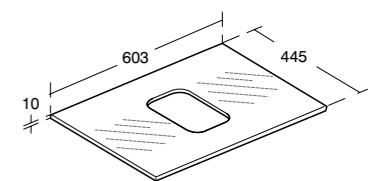

Model	Ref.	Price
For 55cm vessel 600mm tempered glass White	R4330SA	£216.00