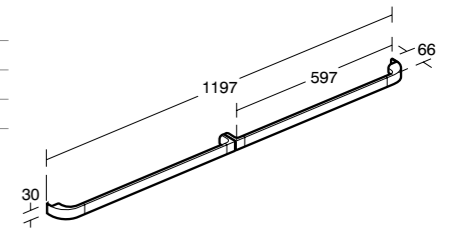

Model	Ref.	Price
1200mm Chrome-plated	R4361AA	£120.00
1200mm Gloss White	R4361WG	£84.00
1200mm Brown	R4361FM	£84.00