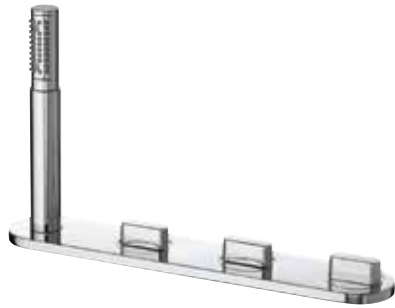

Moments Bath shower mixer

Model	Ref.	Price
Dual control four tap hole bath shower mixer complete with diverter and shower kit – no spout	A3920AA	£846.31
Multiplex Trio bath waste and Exofil overflow – working components	K7812AA	£278.77