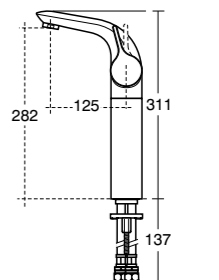

Melange Tall basin mixer

Model	Ref.	Price
Single lever one tap hole tall basin mixer – without waste	A4267AA	£396.07

- Supplied fitted with a 5 litres per minute eco flow regulator