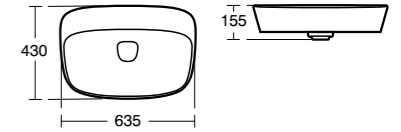

Model	Ref.	Price
Gloss White	T044501	£336.96
Matt White	T044583	£404.35
Contemporary bottle trap	E0079AA	£133.97

- Ceramic waste cover – without overflow
- With tap hole
- To be mounted on Dea furniture (also compatible with Softmood worktops)
- See furniture compatibility matrix on page 171