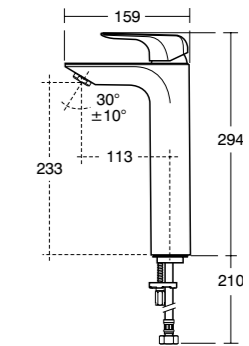

Model	Ref.	Price
Single lever one tap hole tall basin mixer – without waste	A6297AA	£286.80

- Supplied fitted with a 5 litre per minute eco flow regulator
- Swivel outlet to direct water stream