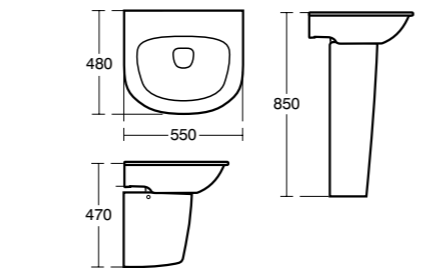

Model	Ref.	Price
Gloss White	T044101	£212.16
Matt White	T044183	£254.59

- Ceramic waste cover
- With tap hole
- To be wall mounted, with pedestal [T4236](#) or semi-pedestal [T4237](#)
- Central overflow