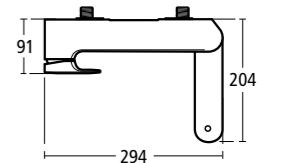

**Attitude
Thermostatic
built-in bath
shower mixer**

Model	Ref.	Price
Three-control two-outlet bath shower mixer with faceplate and handles	A5603AA	£762.08
Three-control three-outlet bath shower mixer with faceplate and handles	A5604AA	£800.98

**Attitude
Thermostatic
shower mixer**

Model	Ref.	Price
Faceplate and handles for use with A3969NU TT shower valve	A4613AA	£238.14
TT built-in thermostatic shower mixer – no faceplate or handles	A3969NU	£242.84

**Moments
Bath filler**

Model	Ref.	Price
Single lever one tap hole bath filler	A3921AA	£451.36

**Moments
wall mounted
swivel bath
spout**

Model	Ref.	Price
Wall mounted swivel bath spout	A3923AA	£259.21

**Moments
Bath shower
mixer high
pressure**

Model	Ref.	Price
Single lever built-in wall bath shower mixer – no spout or shower kit	A3916AA	£488.96

**Moments
Shower valve**

Model	Ref.	Price
Single lever built-in manual shower valve – without shower kit	A3912AA	£319.72

**Moments
Thermostatic
shower mixer**

Model	Ref.	Price
Faceplate and handles for use with Trevi TT built-in shower mixer	A3918AA	£282.10
TT built-in thermostatic shower valve – without faceplate or handles	A3969NU	£242.84

**Moments
Bath shower
mixer high
pressure**

Model	Ref.	Price
Single lever exposed wall bath shower mixer – without shower kit	A3914AA	£413.76

MOMENTS

**Moments
Basin mixer**

Model	Ref.	Price
Single lever one tap hole standard basin mixer with pop-up waste	A3903AA	£357.35
Single lever one tap hole standard basin mixer – without waste	A5565AA	£338.02

**Moments
Handrinse
basin mixer**

Model	Ref.	Price
Single lever one tap hole handrinse basin mixer with pop-up waste	A3906AA	£357.35
Single lever one tap hole handrinse basin mixer – without waste	A5566AA	£338.02

**Moments
Bidet mixer
high pressure**