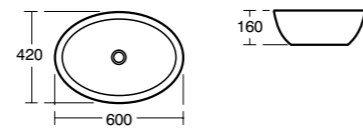

**Strada
Semi-
countertop
basin
50cm**

Model	Ref.	Price
One central tap hole	K082001	£239.41

- Countertop mounted

**Strada
Vessel
basin
50cm**

Model	Ref.	Price
No overflow	K077601	£212.15

- Countertop mounted
- See furniture compatibility matrix on page 175

**Strada 'O'
Oval vessel
basin
75cm**

Model	Ref.	Price
No overflow	K078501	£329.35

- Countertop mounted
- See furniture compatibility matrix on page 176

**Strada 'O'
Oval vessel
basin
60cm**

Model	Ref.	Price
No tap holes	K078401	£247.01

- Countertop mounted
- See furniture compatibility matrix on page 176

**Strada 'O'
Oval vessel
basin
42cm**

Model	Ref.	Price
No tap holes	K078301	£196.34

- Countertop mounted
- See furniture compatibility matrix on page 176

**Strada 'O'
Round vessel
basin
38cm**

Model	Ref.	Price
No tap holes, includes fixing brackets	K083201	£176.53

- Countertop mounted
- See furniture compatibility matrix on page 176

**Strada
Vanity basin
120cm**

Model	Ref.	Price
One tap hole	K079101	£601.69

- Countertop mounted
- See furniture compatibility matrix on page 176

**Strada
Vanity basin
100cm**

Model	Ref.	Price
One tap hole	K079001	£443.35

- Countertop mounted
- See furniture compatibility matrix on page 176

**Strada
Vanity basin
80cm**

Model	Ref.	Price
One tap hole	K078801	£348.35

- Countertop mounted
- See furniture compatibility matrix on page 176

**Strada
Back-to-wall
close coupled
WC suite**

Model	Ref.	Price
Back-to-wall WC bowl with horizontal outlet	T324601	£352.85
Close coupled cistern with dual flush valve	K404601	£190.01
Seat and cover, slow close	T634401	£150.56

**Strada
Close coupled
WC suite**

Model	Ref.	Price
Close coupled WC bowl with horizontal outlet	T324701	£279.00
Close coupled cistern with dual flush valve	K404601	£190.01
Seat and cover, slow close	T634401	£150.56

**Strada
Back-to-wall
WC**