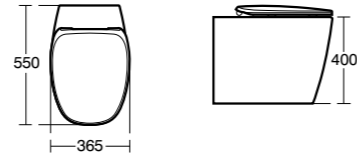

Model	Ref.	Price
Aquablade® back-to-wall WC bowl		
Gloss White	T348901	£355.68
Matt White	T348983	£426.82
Soft close seat and cover		
Gloss White	T676701	£149.76
Matt White	T676783	£179.71
Toilet seat and cover (Gloss White only)	T676601	£112.32
Conceala cistern 6/4 litres flush	S362467	£100.30
Karisma dual flush plate	E4465AA	£80.47