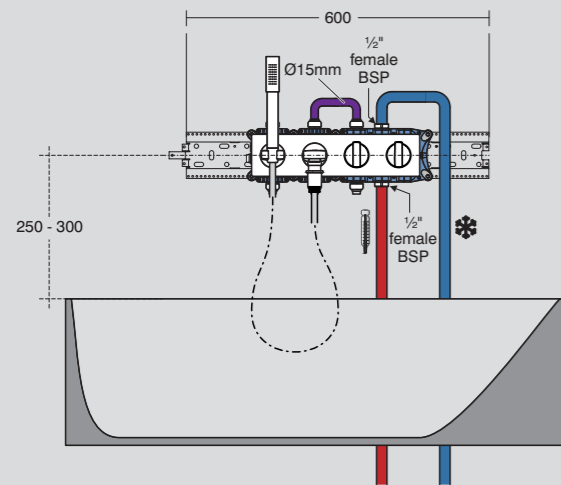

BATHS COMPACT

Module list

- 1x **A1500NU** built-in thermostat unit
- 2x **A1501NU** built-in universal unit
- 1x **A1507AA** 4 hole escutcheon 83 x 332mm
- 1x **A1511AA** flow control, bath or basin
- 1x **A1512AA** temperature control
- 1x **A1514AA** wall spout with integrated diverter (bath shower)
- 1x **A3306AA** Idealflex shower hose 1.25m
- 1x **A1519AA** stick handspray
- 1x **A1520AA** wall bracket for handspray