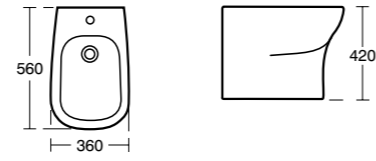

Model	Ref.	Price
One tap hole	T519201	£272.64