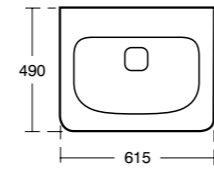

**Tonic II
Vanity basin
60cm**

Model	Ref.	Price
60 x 50cm, incl. Idealflow hidden overflow, one tap hole	K087801	£238.80
60 x 50cm, matt brown edge, incl. Idealflow hidden overflow, one tap hole	K0878FM	£274.80
Tonic full pedestal	T429201	£96.00
Tonic semi-pedestal	T429301	£96.00

- For wall hanging, pedestal and shelf use
- See furniture compatibility matrix on page 178

**Tonic II
Mini vanity basin
52cm**

Model	Ref.	Price
52 x 41cm, with overflow, one tap hole	K086801	£168.00
52 x 41cm, with overflow, matt brown edge, one tap hole	K0868FM	£193.20
Tonic full pedestal	K011601	£96.00

- To be used with furniture basin unit [R4301](#)
- Can be wall-hung or pedestal mounted

**Tonic II
Semi-countertop basin
55cm**

Model	Ref.	Price
55 x 40cm, with overflow, one tap hole	K083501	£228.00
Contemporary bottle trap	E0079AA	£133.97

**Tonic II
Guest basin asymmetric
45cm**

Model	Ref.	Price
45 x 31cm, one left hand tap hole	K086601	£144.00
45 x 31cm, one right hand tap hole	K086701	£144.00
45 x 31cm, matt brown edge, one left hand tap hole	K0866FM	£165.60
45 x 31cm, matt brown edge, one right hand tap hole	K0867FM	£165.60
Contemporary bottle trap	E0079AA	£133.97

- For wall-hanging or use with guest units [R4306](#) (RH) or [R4318](#) (LH)

**Tonic II
Vessel basin asymmetric
55cm**

Model	Ref.	Price
55 x 40cm, no tap holes	K083301	£264.00
55 x 40cm, matt brown edge, no tap holes	K0833FM	£303.60
Contemporary bottle trap	E0079AA	£133.97

**Tonic II
Vessel basin
55cm**

Model	Ref.	Price
55 x 40cm, no tap holes	K083401	£238.80
55 x 40cm, matt brown edge, no tap holes	K0834FM	£274.80
Contemporary bottle trap	E0079AA	£133.97

**Tonic II
Aquablade®
Close coupled
back-to-wall
WC**