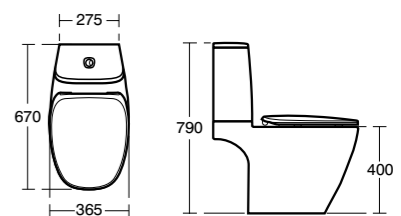

Model	Ref.	Price
Aquablade® close coupled WC bowl with horizontal outlet Gloss White	T349201	£343.20
Matt White	T349283	£411.84
Close coupled cistern with dual flush 6/4 litres Gloss White	T429101	£249.60
Matt White	T429183	£299.52
Soft close seat and cover Gloss White	T676701	£149.76
Matt White	T676783	£179.71
Toilet seat and cover (Gloss White only)	T676601	£112.32

- Low flush 4/2.6 litres close coupled cistern available [T429001/T429083](#)