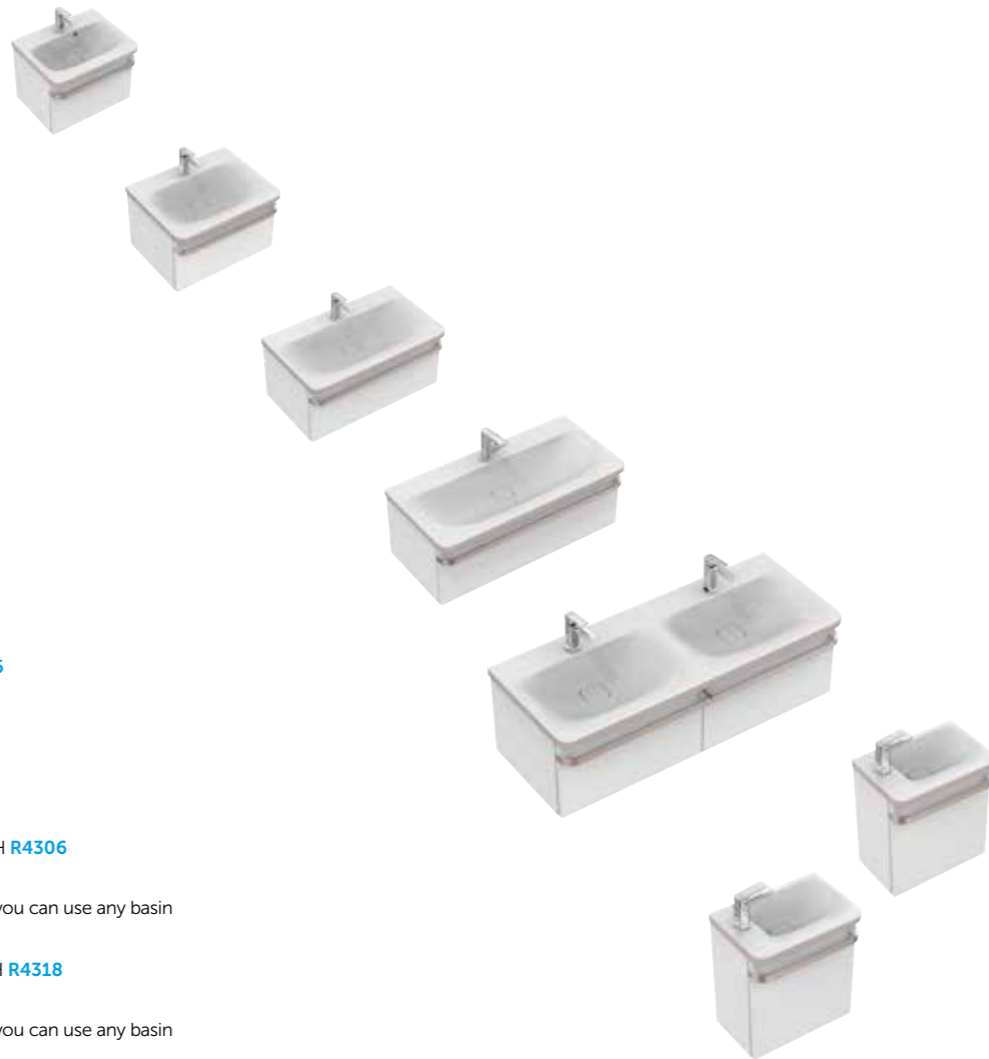

600mm
Vanity
K0837

800mm
Vanity
K0839

1000mm
Vanity
K0862

1200mm
Vanity
K0870

450mm
LH Handrinse
K0866

450mm
RH Handrinse
K0867

Tonic II vanity basin with shelf

Furniture