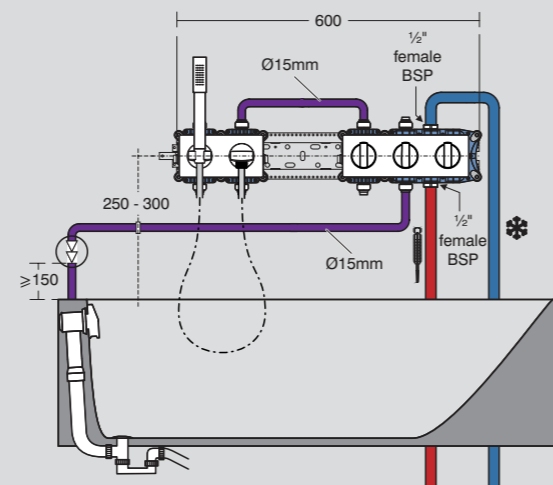

BATHS ELEGANT

Module list

- 1x **A1500NU** built-in thermostat unit
- 3x **A1501NU** built-in universal unit
- 1x **A1505AA** 2 hole escutcheon 83 x 166mm
- 1x **A1506AA** 3 hole escutcheon 83 x 249mm
- 1x **A1508AA** flow control, handspray
- 1x **A1511AA** flow control, bath or basin
- 1x **A1512AA** temperature control
- 1x **A3306AA** Idealflex shower hose 1.25m
- 1x **A1519AA** stick handspray
- 1x **A1520AA** wall bracket for handspray
- 1x **A1521AA** wall elbow, flush-mounted