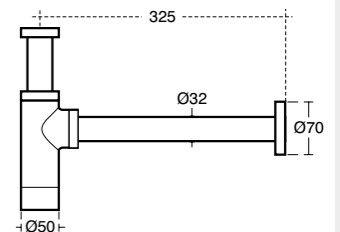

Waste with 'click' plug

Model	Ref.	Price
Slotted basin waste with 'click' plug	S8803AA	£37.20
Unslotted basin waste with 'click' plug	S8808AA	£37.20

Contemporary bottle trap

Model	Ref.	Price
Contemporary 32 x 75mm seal bottle trap	E0079AA	£133.97