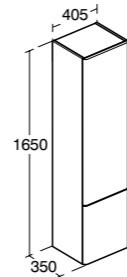

**Softmood
Semi-countertop
basin unit
650mm**

Model	Ref.	Price
With 2 doors and internal shelf	T7818WG	£548.11
With 2 doors and internal shelf	T7818S6	£548.11

- For use with 55cm semi-countertop basin [T055301](#). Worktop [T7839--](#) to be ordered separately.
- Not available in S4 and S5 finish

**Softmood
Guest basin unit
450mm**

Model	Ref.	Price
With 1 door	T7804--	£335.71

- For use with 45cm handrinse basin [T055101](#). Worktop not required

**Softmood
WC unit
650mm**

Model	Ref.	Price
650 x 320mm WC unit	T7819WG	£575.52
650 x 320mm WC unit	T7819S6	£575.52

Includes pre-fitted dual flush cistern and push button. Removable panel for maintenance

- Can be used with back-to-wall WC [T321601](#) or wall mounted WC [T322601](#). Worktop [T7839--](#) to be ordered separately. Wall mounted pan brackets [E0600](#) must be used for wall mounted pan
- Not available in S4 and S5 finish

**Softmood
Trolley unit
on wheels**

Model	Ref.	Price
With 1 drawer and 4 wheels	T7820--	£717.16

- Drawer thickness 25mm, cushion in eco White leather only, integrated chrome plated bar

**Softmood
Column unit
with 2 doors**

Model	Ref.	Price
With 2 right hand doors	T7817--	£705.70
With 2 left hand doors	T7836--	£705.70

Wall mounted, 4 internal adjustable glass shelves (3 upper, 1 lower), integrated chrome plated bar, door thickness 25mm

- Hinge position dictates handing (hinges on the right = right hand unit)

**Softmood
1000mm worktop for
60cm vessel basin**

Model	Ref.	Price
1000mm worktop for vessel basin	T056101	£191.64

- Can also be installed with 1000mm wall hung basin unit [T7802](#) or 1000mm bracket set with towel holder [T783767](#)
- See furniture compatibility matrix on page 168

**Softmood
800mm worktop for
60cm vessel basin**