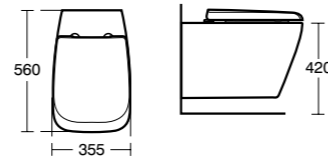

Strada Wall mounted WC

Model	Ref.	Price
Wall mounted WC bowl with horizontal outlet	T324401	£380.02
Seat and cover, slow close	T634401	£150.56
Conceala cistern 6/4 litres flush	S362467	£100.30
Karisma dual flush plate	E4465AA	£80.47
Support frame	E006067	£157.60

Strada Rectangular bath

Model	Ref.	Price
170 x 70cm, Idealform, NTH	E268101	£351.29
170 x 75cm, Idealform, NTH	E268201	£363.53
170 x 70cm, Idealform Plus+, NTH	E268501	£473.69
170 x 75cm, Idealform Plus+, NTH	E268601	£485.93
Hilux 170cm front panel	E268901	£146.88
Hilux 70cm end panel	E269101	£67.32
Hilux 75cm end panel	E269201	£73.44

Strada Double-ended bath

Model	Ref.	Price
170 x 75cm, Idealform, NTH	E268301	£363.53
180 x 80cm, Idealform, NTH	E268401	£400.25
170 x 75cm, Idealform Plus+, NTH	E268701	£485.93
180 x 80cm, Idealform Plus+, NTH	E268801	£522.65
Hilux 170cm front panel	E268901	£146.88
Hilux 180cm front panel	E269001	£159.12
Hilux 75cm end panel	E269201	£73.44
Hilux 80cm end panel	E269301	£79.56

Strada finishes

Strada Wall mounted basin storage unit one drawer 500/600mm

Model	Ref.	Price
500mm, + worktop White Gloss	K2722WG	£602.92
500mm, + worktop Grey Gloss	K2452WH	£602.92
600mm, + worktop White Gloss	K2723WG	£644.03
600mm, + worktop Grey Gloss	K2453WH	£644.03

- Not available in WC finish
- Handles included
- Soft close
- See furniture compatibility matrix on page 173

Strada Wall mounted basin storage unit two drawer 700mm

Model	Ref.	Price
700mm, + worktop White Gloss	K2724WG	£719.40
700mm, + worktop Grey Gloss	K2455WH	£719.40

- Not available in WC finish
- Handles included
- Soft close
- See furniture compatibility matrix on page 173

Strada Wall mounted combination storage unit 1050mm