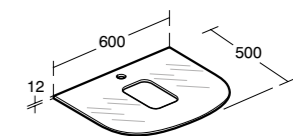

Model	Ref.	Price
600mm	T7866SA	£252.16

- Worktop for vessel T0443
- Thickness: 12mm
- White glass finish only
- With tap hole cut for tall basin mixer
- Hardware included
- Compatible with unit **T7850** (600mm)