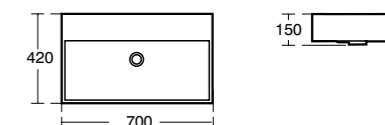

Model	Ref.	Price
One tap hole	K078201	£242.82
Chrome bottle trap	E0079AA	£133.97

- Wall hung or countertop mounted
- See furniture compatibility matrix on page 173