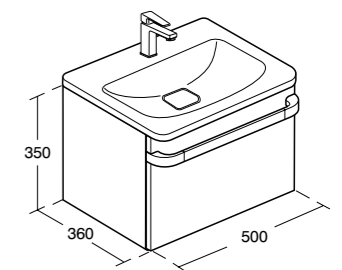

Tonic II Wall hung bidet

Model	Ref.	Price
Wall hung bidet	K523601	£324.00
Support frame	E006067	£157.60

Tonic II Floor standing back-to-wall bidet

Model	Ref.	Price
Floor-standing back-to-wall bidet	K523801	£270.00

Tonic II finishes

Tonic II Basin unit 1200mm

Model	Ref.	Price
1 drawer Gloss White	R4305WG	£984.00
1 drawer Gloss Light Grey	R4305FA	£984.00
1 drawer Gloss Light Brown	R4305FC	£984.00
1 drawer Light Brown Wood	R4305FF	£984.00
1 drawer Light Grey Wood	R4305FE	£984.00

Tonic II Basin unit 1000mm

Model	Ref.	Price
1 drawer Gloss White	R4304WG	£786.00
1 drawer Gloss Light Grey	R4304FA	£786.00
1 drawer Gloss Light Brown	R4304FC	£786.00
1 drawer Light Brown Wood	R4304FF	£786.00
1 drawer Light Grey Wood	R4304FE	£786.00

Tonic II Basin unit 800mm

Model	Ref.	Price
1 drawer Gloss White	R4303WG	£678.00
1 drawer Gloss Light Grey	R4303FA	£678.00
1 drawer Gloss Light Brown	R4303FC	£678.00
1 drawer Light Brown Wood	R4303FF	£678.00
1 drawer Light Grey Wood	R4303FE	£678.00

Tonic II Basin unit 600mm

Model	Ref.	Price
1 drawer Gloss White	R4302WG	£594.00
1 drawer Gloss Light Grey	R4302FA	£594.00
1 Drawer Gloss Light Brown	R4302FC	£594.00
1 Drawer Light Brown Wood	R4302FF	£594.00
1 drawer Light Grey Wood	R4302FE	£594.00

Tonic II Basin unit 500mm

Model	Ref.	Price
1 drawer Glossy White	R4301WG	£552.00
1 drawer Gloss Light Grey	R4301FA	£552.00
1 drawer Gloss Light Brown	R4301FC	£552.00
1 drawer Light Brown Wood	R4301FF	£552.00
1 Drawer Light Grey Wood	R4301FE	£552.00

Tonic II Guest basin unit 450mm, right hand

Model	Ref.	Price
1 door right hand Gloss White	R4306WG	£276.00
1 door right hand Gloss Light Grey	R4306FA	£276.00
1 door right hand Gloss Light Brown	R4306FC	£276.00
1 door right hand Light Brown Wood	R4306FF	£276.00
1 door right hand Light Grey Wood	R4306FE	£276.00