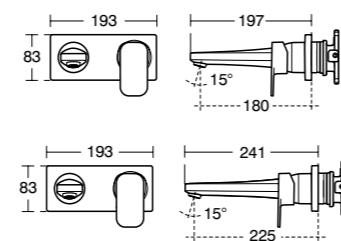

Model	Ref.	Price
Single lever mixer 180mm spout	A6334AA	£248.89
Single lever mixer 225mm spout	A6335AA	£248.89
Built-in kit for wall mounted basin mixer	A5948NU	£94.80