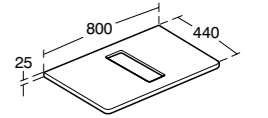

**Softmood
Semi-countertop
basin unit
650mm**

Model	Ref.	Price
With 2 doors and internal shelf	T7818WG	£548.11
With 2 doors and internal shelf	T7818S6	£548.11

- For use with 55cm semi-countertop basin [T055301](#). Worktop [T7839--](#) to be ordered separately.
- Not available in S4 and S5 finish

**Softmood
Guest basin unit
450mm**

Model	Ref.	Price
With 1 door	T7804--	£335.71

- For use with 45cm handrinse basin [T055101](#). Worktop not required

**Softmood
WC unit
650mm**

Model	Ref.	Price
650 x 320mm WC unit	T7819WG	£575.52
650 x 320mm WC unit	T7819S6	£575.52

Includes pre-fitted dual flush cistern and push button. Removable panel for maintenance

- Can be used with back-to-wall WC [T321601](#) or wall mounted WC [T322601](#). Worktop [T7839--](#) to be ordered separately. Wall mounted pan brackets [E0600](#) must be used for wall mounted pan
- Not available in S4 and S5 finish

**Softmood
Trolley unit
on wheels**

Model	Ref.	Price
With 1 drawer and 4 wheels	T7820--	£717.16

- Drawer thickness 25mm, cushion in eco White leather only, integrated chrome plated bar

**Softmood
Column unit
with 2 doors**

Model	Ref.	Price
With 2 right hand doors	T7817--	£705.70
With 2 left hand doors	T7836--	£705.70

Wall mounted, 4 internal adjustable glass shelves (3 upper, 1 lower), integrated chrome plated bar, door thickness 25mm

- Hinge position dictates handing (hinges on the right = right hand unit)

**Softmood
1000mm worktop for
60cm vessel basin**

Model	Ref.	Price
1000mm worktop for vessel basin	T056101	£191.64

- Can also be installed with 1000mm wall hung basin unit [T7802](#) or 1000mm bracket set with towel holder [T783767](#)
- See furniture compatibility matrix on page 168

**Softmood
800mm worktop for
60cm vessel basin**