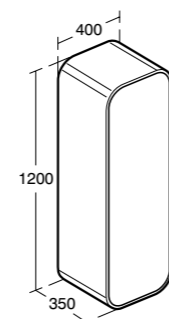

Model	Ref.	Price
Gloss Mid Grey	T7874S2	£726.89
Gloss Light Brown	T7874S3	£726.89
Gloss Blue	T7874S7	£726.89
Dark Larch	T7874S9	£726.89
Gloss White	T7874WG	£726.89

- Single door
- Opening system push to open
- 3 glass shelves, 1 central wooden shelf
- Reversible unit – can be hung with left or right hand door opening
- Hardware included