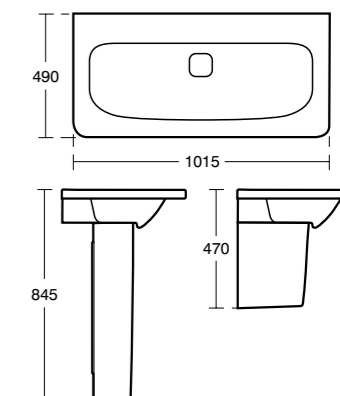

Model	Ref.	Price
100x50cm, incl. Idealflow hidden overflow, one tap hole	K087201	£456.00
100 x 50cm, matt brown edge incl. Idealflow hidden overflow, one tap hole	K0872FM	£524.40
Tonic full pedestal	T429201	£96.00
Tonic semi-pedestal	T429301	£96.00
Contemporary bottle trap	E0079AA	£133.97

- For wall hanging, pedestal and shelf use
- See furniture compatibility matrix on page 178