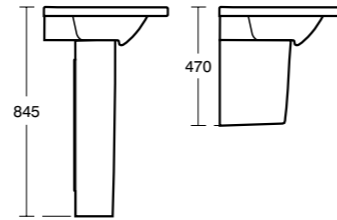

**Tonic II
Vanity basin
60cm**

Model	Ref.	Price
60 x 50cm, incl. Idealflow hidden overflow, one tap hole	K087801	£238.80
60 x 50cm, matt brown edge, incl. Idealflow hidden overflow, one tap hole	K0878FM	£274.80
Tonic full pedestal	T429201	£96.00
Tonic semi-pedestal	T429301	£96.00

- For wall hanging, pedestal and shelf use
- See furniture compatibility matrix on page 178

**Tonic II
Mini vanity basin
52cm**

Model	Ref.	Price
52 x 41cm, with overflow, one tap hole	K086801	£168.00
52 x 41cm, with overflow, matt brown edge, one tap hole	K0868FM	£193.20
Tonic full pedestal	K011601	£96.00

- To be used with furniture basin unit [R4301](#)
- Can be wall-hung or pedestal mounted

**Tonic II
Semi-countertop basin
55cm**

Model	Ref.	Price
55 x 40cm, with overflow, one tap hole	K083501	£228.00
Contemporary bottle trap	E0079AA	£133.97

**Tonic II
Guest basin asymmetric
45cm**

Model	Ref.	Price
45 x 31cm, one left hand tap hole	K086601	£144.00
45 x 31cm, one right hand tap hole	K086701	£144.00
45 x 31cm, matt brown edge, one left hand tap hole	K0866FM	£165.60
45 x 31cm, matt brown edge, one right hand tap hole	K0867FM	£165.60
Contemporary bottle trap	E0079AA	£133.97

- For wall-hanging or use with guest units [R4306](#) (RH) or [R4318](#) (LH)

**Tonic II
Vessel basin asymmetric
55cm**

Model	Ref.	Price
55 x 40cm, no tap holes	K083301	£264.00
55 x 40cm, matt brown edge, no tap holes	K0833FM	£303.60
Contemporary bottle trap	E0079AA	£133.97

**Tonic II
Vessel basin
55cm**

Model	Ref.	Price
55 x 40cm, no tap holes	K083401	£238.80
55 x 40cm, matt brown edge, no tap holes	K0834FM	£274.80
Contemporary bottle trap	E0079AA	£133.97

**Tonic II
Aquablade®
Close coupled
back-to-wall
WC**