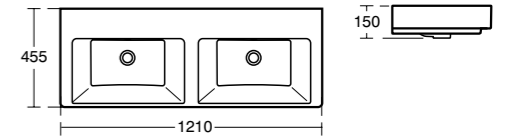

**Strada
Semi-
countertop
basin
50cm**

Model	Ref.	Price
One central tap hole	K082001	£239.41

- Countertop mounted

**Strada
Vessel
basin
50cm**

Model	Ref.	Price
No overflow	K077601	£212.15

- Countertop mounted
- See furniture compatibility matrix on page 175

**Strada 'O'
Oval vessel
basin
75cm**

Model	Ref.	Price
No overflow	K078501	£329.35

- Countertop mounted
- See furniture compatibility matrix on page 176

**Strada 'O'
Oval vessel
basin
60cm**

Model	Ref.	Price
No tap holes	K078401	£247.01

- Countertop mounted
- See furniture compatibility matrix on page 176

**Strada 'O'
Oval vessel
basin
42cm**

Model	Ref.	Price
No tap holes	K078301	£196.34

- Countertop mounted
- See furniture compatibility matrix on page 176

**Strada 'O'
Round vessel
basin
38cm**

Model	Ref.	Price
No tap holes, includes fixing brackets	K083201	£176.53

- Countertop mounted
- See furniture compatibility matrix on page 176

**Strada
Vanity basin
120cm**

Model	Ref.	Price
One tap hole	K079101	£601.69

- Countertop mounted
- See furniture compatibility matrix on page 176

**Strada
Vanity basin
100cm**

Model	Ref.	Price
One tap hole	K079001	£443.35

- Countertop mounted
- See furniture compatibility matrix on page 176

**Strada
Vanity basin
80cm**

Model	Ref.	Price
One tap hole	K078801	£348.35

- Countertop mounted
- See furniture compatibility matrix on page 176

**Strada
Back-to-wall
close coupled
WC suite**

Model	Ref.	Price
Back-to-wall WC bowl with horizontal outlet	T324601	£352.85
Close coupled cistern with dual flush valve	K404601	£190.01
Seat and cover, slow close	T634401	£150.56

**Strada
Close coupled
WC suite**

Model	Ref.	Price
Close coupled WC bowl with horizontal outlet	T324701	£279.00
Close coupled cistern with dual flush valve	K404601	£190.01
Seat and cover, slow close	T634401	£150.56

**Strada
Back-to-wall
WC**