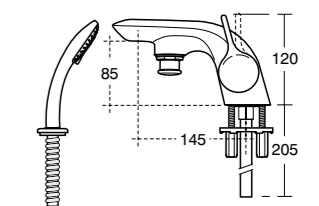

Melange Basin mixer

Model	Ref.	Price
Dual control three tap hole basin mixer with pop-up waste	A4289AA	£570.34

- Supplied fitted with a 5 litres per minute eco flow regulator

Melange Waterfall basin mixer

Model	Ref.	Price
With pop-up waste	B1029AA	£244.12

Melange Bidet mixer

Model	Ref.	Price
Single lever one tap hole bidet mixer with pop-up waste	A4268AA	£307.54

- Supplied fitted with a 5 litres per minute eco flow regulator

Melange Small bidet mixer

Model	Ref.	Price
With pop-up waste	A6261AA	£244.12

- Supplied fitted with a 5 litres per minute eco flow regulator

Melange Bath filler

Model	Ref.	Price
Single lever one tap hole bath filler	A4277AA	£424.88

Melange Dual control bath filler

Model	Ref.	Price
Two tap hole	A6264AA	£290.62

Melange Bath shower mixer

Model	Ref.	Price
Dual control four tap hole bath shower mixer complete with retractable hand shower	A4335AA	£606.19

Melange Bath shower mixer

Model	Ref.	Price
Single lever one tap hole bath shower mixer complete with retractable hand shower	A4278AA	£546.24

Melange Bath shower mixer

Model	Ref.	Price
Dual control four tap hole bath shower mixer complete no spout	A6263AA	£450.78

- Supplied with a water collection system for the retracting shower hose

Melange Free standing bath shower mixer

Model	Ref.	Price
No tap holes	A6120AA	£1,252.75
Mounting kit 1 for free standing bath shower mixer	A6133NU	£37.04

Melange Side bodies for bath fill

Model	Ref.	Price
Operating handles	A6262AA	£218.28
For use with Trio combined bath filler, pop-up waste and overflow	K7812AA	£278.77