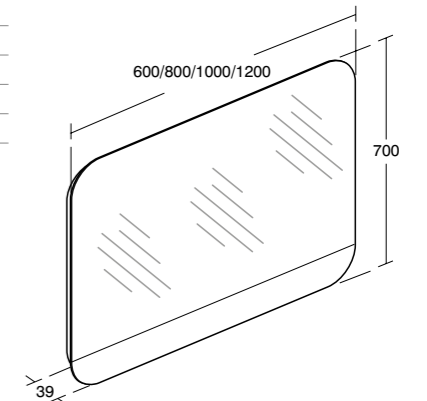

**Tonic II
Handle
1200mm**

Model	Ref.	Price
1200mm Chrome-plated	R4361AA	£120.00
1200mm Gloss White	R4361WG	£84.00
1200mm Brown	R4361FM	£84.00

**Tonic II
Anti-steam mirror
600/800/1000/1200mm**

Model	Ref.	Price
600mm LED & sensor	R4345KP	£348.00
800mm LED & sensor	R4346KP	£378.00
1000mm LED & sensor	R4347KP	£420.00
1200mm LED & sensor	R4348KP	£450.00