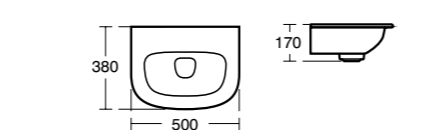

Model	Ref.	Price
Gloss White	T044901	£180.96
Matt White	T044983	£217.15
Contemporary bottle trap	E0079AA	£133.97

- Ceramic waste cover
- With hidden overflow system – Idealflow
- With tap hole
- To be wall mounted or to be mounted in combination with furniture basin unit [T7853](#)
- See furniture compatibility matrix on page 171