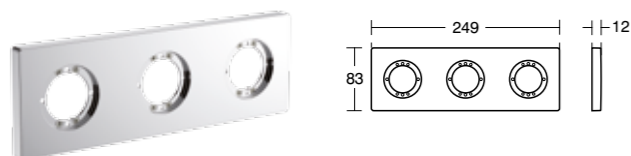

Archimodule 2 hole escutcheon

Model	Ref.	Price
83 x 166mm	A1505AA	£52.19

- Chrome plated metal

Archimodule 3 hole escutcheon

Model	Ref.	Price
83 x 249mm	A1506AA	£88.74

- Chrome plated metal

Archimodule 4 hole escutcheon