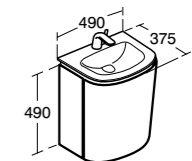

**Dea
Aquablade®
Floor standing
back-to-wall
WC**

Model	Ref.	Price
Aquablade® back-to-wall WC bowl		
Gloss White	T348901	£355.68
Matt White	T348983	£426.82
Soft close seat and cover		
Gloss White	T676701	£149.76
Matt White	T676783	£179.71
Toilet seat and cover (Gloss White only)	T676601	£112.32
Conceala cistern 6/4 litres flush	S362467	£100.30
Karisma dual flush plate	E4465AA	£80.47

**Dea
Aquablade®
Wall mounted
WC**

Model	Ref.	Price
Aquablade® wall mounted WC bowl		
Gloss White	T348601	£424.32
Matt White	T348683	£509.18
Soft close seat and cover		
Gloss White	T676701	£149.76
Matt White	T676783	£179.71
Toilet seat and cover (Gloss White only)	T676601	£112.32
Conceala cistern 6/4 litres flush	S362467	£100.30
Karisma dual flush plate	E4465AA	£80.47
Support frame	E006067	£157.60

- Completely hidden fixation

**Dea
Wall mounted
bidet**

Model	Ref.	Price
Gloss White	T509801	£374.40
Matt White	T509883	£449.28

- Ceramic waste cover
- Completely hidden fixation with overflow

**Dea
Floor standing
bidet**

Model	Ref.	Price
Gloss White	T509901	£287.04
Matt White	T509983	£344.45

- Ceramic waste cover – with overflow

Dea finishes

**Dea
Basin unit
1000mm**

Model	Ref.	Price
Gloss Mid Grey	T7852S2	£1,107.00
Gloss Light Brown	T7852S3	£1,107.00
Gloss Blue	T7852S7	£1,107.00
Dark Larch	T7852S9	£1,107.00
Gloss White	T7852WG	£1,107.00

- Depth 535mm
- Drawer with soft closing
- Space saving siphon included.
- To be used in combination with vanity 100cm and vessel basins with appropriate worktop
- Drawer hardware and internal cabinetry in white
- Coloured antislip rubber drawer liner in two colours to combine: light grey and light brown