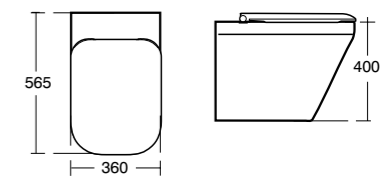

Model	Ref.	Price
Aquablade® back-to-wall WC bowl	K316201	£312.00
Tonic slim seat and cover, standard close	K706401	£112.20
Tonic slim seat and cover, slow close	K706501	£150.00
Karisma dual flush plate	E4465AA	£80.47