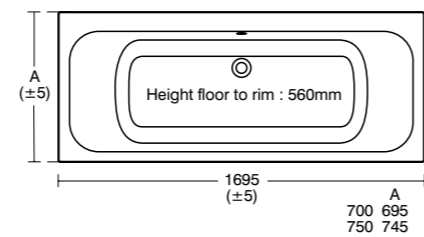

Model	Ref.	Price
170 x 70cm, no tap hole	T993501	£517.99
170 x 75cm, no tap hole	T993701	£531.14
Unilux 170cm front panel	E319401	£115.32
Unilux 70cm end panel	E319601	£57.65
Unilux 75cm end panel	E319501	£61.78