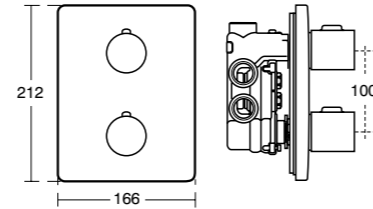

**Attitude
Thermostatic
built-in bath
shower mixer**

Model	Ref.	Price
Three-control two-outlet bath shower mixer with faceplate and handles	A5603AA	£762.08
Three-control three-outlet bath shower mixer with faceplate and handles	A5604AA	£800.98

**Attitude
Thermostatic
shower mixer**

Model	Ref.	Price
Faceplate and handles for use with A3969NU TT shower valve	A4613AA	£238.14
TT built-in thermostatic shower mixer – no faceplate or handles	A3969NU	£242.84

**Moments
Bath filler**

Model	Ref.	Price
Single lever one tap hole bath filler	A3921AA	£451.36

**Moments
wall mounted
swivel bath
spout**

Model	Ref.	Price
Wall mounted swivel bath spout	A3923AA	£259.21

**Moments
Bath shower
mixer high
pressure**

Model	Ref.	Price
Single lever built-in wall bath shower mixer – no spout or shower kit	A3916AA	£488.96

**Moments
Shower valve**

Model	Ref.	Price
Single lever built-in manual shower valve – without shower kit	A3912AA	£319.72

**Moments
Thermostatic
shower mixer**

Model	Ref.	Price
Faceplate and handles for use with Trevi TT built-in shower mixer	A3918AA	£282.10
TT built-in thermostatic shower valve – without faceplate or handles	A3969NU	£242.84

**Moments
Bath shower
mixer high
pressure**

Model	Ref.	Price
Single lever exposed wall bath shower mixer – without shower kit	A3914AA	£413.76

MOMENTS

**Moments
Basin mixer**

Model	Ref.	Price
Single lever one tap hole standard basin mixer with pop-up waste	A3903AA	£357.35
Single lever one tap hole standard basin mixer – without waste	A5565AA	£338.02

**Moments
Handrinse
basin mixer**

Model	Ref.	Price
Single lever one tap hole handrinse basin mixer with pop-up waste	A3906AA	£357.35
Single lever one tap hole handrinse basin mixer – without waste	A5566AA	£338.02

**Moments
Bidet mixer
high pressure**