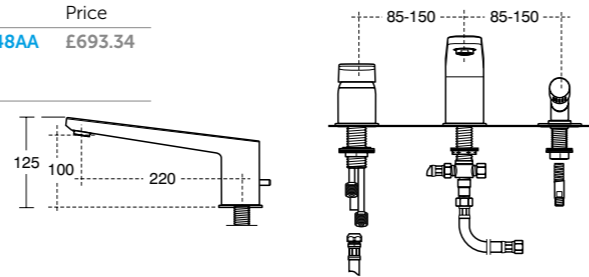

Tonic II Bath shower mixer

Model	Ref.	Price
Single lever 3 hole bath shower mixer with spout	A6348AA	£693.34