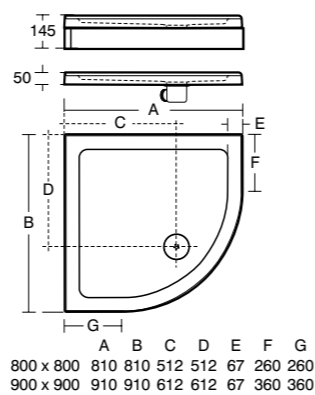

Simplicity
Low profile rectangular
upstand tray

Model	Ref.	Price
900 x 760 upstand tray and waste	L511601	£240.73
1000 x 800 upstand tray and waste	L511701	£259.36
1200 x 760 upstand tray and waste	L511801	£266.02
1200 x 800 upstand tray and waste	L511901	£279.30
1200 x 900 upstand tray and waste	L512001	£305.92
1400 x 900 upstand tray and waste	L512101	£325.86
1200 riser kit (for use with trays up to 1200)	L630901	£75.11
Extension kit (for use with L630901 on trays over 1200)	L631201	£33.00
Flexible waste pipe	L630801	£11.29

Simplicity
Low profile pentagon
flat top tray

Model	Ref.	Price
900 Pentagon flat top tray and waste	L511101	£199.51
Adhesive upstand	LV69967	£50.65
1200 riser kit (for use with trays up to 1200)	L630901	£75.11
Flexible waste pipe	L630801	£11.29

Simplicity
Low profile quadrant
flat top tray

Model	Ref.	Price
800 quadrant flat top tray and waste	L510001	£166.26
900 quadrant flat top tray and waste	L510101	£192.86
1000 quadrant flat top tray and waste	L510201	£226.10
Adhesive upstand	LV69967	£50.65
Quadrant riser kit	L631001	£87.05
Flexible waste pipe	L630801	£11.29

Simplicity
Low profile quadrant
upstand tray

Model	Ref.	Price
800 quadrant upstand tray and waste	L512301	£172.92
900 quadrant upstand tray and waste	L512501	£186.20
Quadrant riser kit	L631001	£87.05
Flexible waste pipe	L630801	£11.29

Simplicity
Low profile offset
quadrant flat top tray