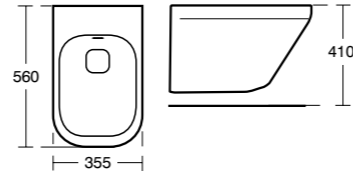

Tonic II Wall hung bidet

Model	Ref.	Price
Wall hung bidet	K523601	£324.00
Support frame	E006067	£157.60

Tonic II Floor standing back-to-wall bidet

Model	Ref.	Price
Floor-standing back-to-wall bidet	K523801	£270.00

Tonic II finishes

Tonic II Basin unit 1200mm

Model	Ref.	Price
1 drawer Gloss White	R4305WG	£984.00
1 drawer Gloss Light Grey	R4305FA	£984.00
1 drawer Gloss Light Brown	R4305FC	£984.00
1 drawer Light Brown Wood	R4305FF	£984.00
1 drawer Light Grey Wood	R4305FE	£984.00

Tonic II Basin unit 1000mm

Model	Ref.	Price
1 drawer Gloss White	R4304WG	£786.00
1 drawer Gloss Light Grey	R4304FA	£786.00
1 drawer Gloss Light Brown	R4304FC	£786.00
1 drawer Light Brown Wood	R4304FF	£786.00
1 drawer Light Grey Wood	R4304FE	£786.00

Tonic II Basin unit 800mm

Model	Ref.	Price
1 drawer Gloss White	R4303WG	£678.00
1 drawer Gloss Light Grey	R4303FA	£678.00
1 drawer Gloss Light Brown	R4303FC	£678.00
1 drawer Light Brown Wood	R4303FF	£678.00
1 drawer Light Grey Wood	R4303FE	£678.00

Tonic II Basin unit 600mm

Model	Ref.	Price
1 drawer Gloss White	R4302WG	£594.00
1 drawer Gloss Light Grey	R4302FA	£594.00
1 Drawer Gloss Light Brown	R4302FC	£594.00
1 Drawer Light Brown Wood	R4302FF	£594.00
1 drawer Light Grey Wood	R4302FE	£594.00

Tonic II Basin unit 500mm

Model	Ref.	Price
1 drawer Glossy White	R4301WG	£552.00
1 drawer Gloss Light Grey	R4301FA	£552.00
1 drawer Gloss Light Brown	R4301FC	£552.00
1 drawer Light Brown Wood	R4301FF	£552.00
1 Drawer Light Grey Wood	R4301FE	£552.00

Tonic II Guest basin unit 450mm, right hand

Model	Ref.	Price
1 door right hand Gloss White	R4306WG	£276.00
1 door right hand Gloss Light Grey	R4306FA	£276.00
1 door right hand Gloss Light Brown	R4306FC	£276.00
1 door right hand Light Brown Wood	R4306FF	£276.00
1 door right hand Light Grey Wood	R4306FE	£276.00