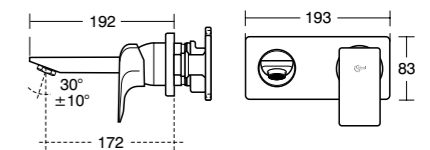

- Supplied fitted with a 5 litre per minute eco flow regulator
- Swivel outlet to direct water stream

Strada Bidet mixer

Model	Ref.	Price
Single lever one tap hole bidet mixer with pop-up waste	A6845AA	£226.80