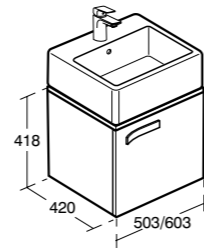

- Not available in WC finish
- Handles included
- Soft close
- See furniture compatibility matrix on page 173

Strada Wall mounted basin storage unit two drawer 700mm

Model	Ref.	Price
700mm, + worktop White Gloss	K2724WG	£719.40
700mm, + worktop Grey Gloss	K2455WH	£719.40