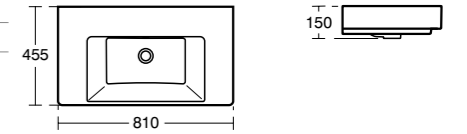

- Countertop mounted
- See furniture compatibility matrix on page 176

**Strada
Vanity basin
80cm**

Model	Ref.	Price
One tap hole	K078801	£348.35

- Countertop mounted
- See furniture compatibility matrix on page 176