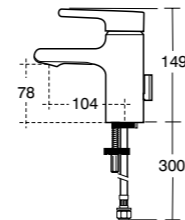

**Melange
Thermostatic
bath
shower
mixer**

Model	Ref.	Price
Two tap hole thermostatic bath shower mixer complete with shower set	A4284AA	£700.27
• Supplied fitted with a 5 litres per minute eco flow regulator		

**Melange
Thermostatic
bath filler**

Model	Ref.	Price
Two tap hole thermostatic bath filler	A4283AA	£527.23

**Melange
Thermostatic bath
shower mixer**

Model	Ref.	Price
Easybox slim	A6266AA	£431.40
• Shower mixer with diverter also suitable for two shower outlets installation		

**Melange
Thermostatic
shower**

Model	Ref.	Price
Easybox slim	A6265AA	£397.82

ATTITUDE

**Attitude
Basin mixer –
classic outlet**

Model	Ref.	Price
Single lever one tap hole standard basin mixer with classic outlet and pop-up waste	A4592AA	£178.61
Single lever one tap hole standard basin mixer with classic outlet – without waste	A5535AA	£167.12
• Supplied fitted with a 5 litres per minute eco flow regulator		

**Attitude
Basin mixer –
waterfall outlet
high pressure**

Model	Ref.	Price
Single lever one tap hole standard basin mixer with waterfall outlet and pop-up waste	A4597AA	£178.61
Single lever one tap hole standard basin mixer with waterfall outlet – without waste	A5536AA	£165.18

**Attitude
Tall basin mixer –
classic outlet**

Model	Ref.	Price
Single lever one tap hole tall basin mixer with classic outlet – without waste	A4755AA	£357.23
• Supplied fitted with a 5 litres per minute eco flow regulator		

**Attitude
Tall basin mixer –
waterfall outlet
high pressure**

Model	Ref.	Price
Single lever one tap hole tall basin mixer with waterfall outlet – without waste	A4756AA	£357.23

**Attitude
Bidet mixer**

Model	Ref.	Price
Single lever one tap hole bidet mixer with pop-up waste	A4617AA	£219.43

**Attitude
Bath filler**

Model	Ref.	Price
Single lever one tap hole bath filler	A4609AA	£367.09

**Attitude
Thermostatic
bath shower mixer**