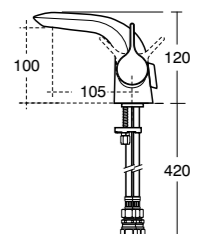

Melange Small basin mixer

Model	Ref.	Price
With pop-up waste	A6259AA	£244.12
Without pop-up waste	A6260AA	£231.20

- Supplied fitted with a 5 litres per minute eco flow regulator