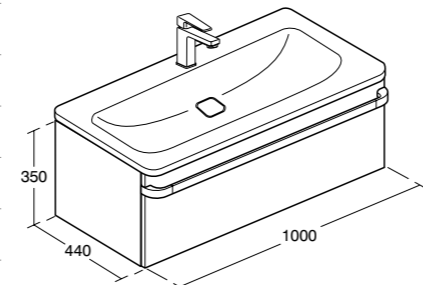

Model	Ref.	Price
1 drawer Gloss White	R4304WG	£786.00
1 drawer Gloss Light Grey	R4304FA	£786.00
1 drawer Gloss Light Brown	R4304FC	£786.00
1 drawer Light Brown Wood	R4304FF	£786.00
1 drawer Light Grey Wood	R4304FE	£786.00