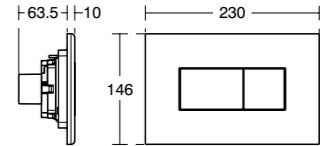

Karisma dual flush plate

Model	Ref.	Price
Dual flush plate, Chrome plated (for concealed cisterns)	E4463AA	£85.12

BASIN AND BATH WASTES

Waste with swivel plug

Model	Ref.	Price
Slotted basin waste with swivel plug	S8733AA	£62.53
Unslotted basin waste with swivel plug	S8734AA	£62.53