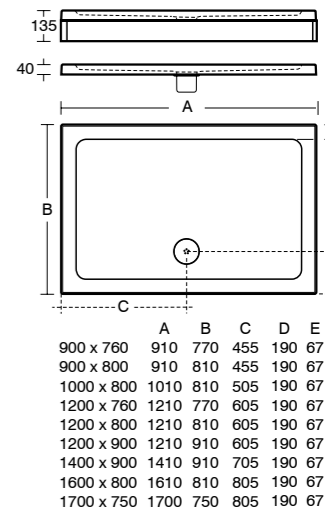

Synergy wetroom panels with end panel and return, corner

Installation: To create this configuration, order wetroom panel of choice for front, 300mm return panel, wetroom panel of choice for end, a straight bracing bracket and an angle bracing bracket.

Model	Ref.	Price
700 panel	L6220EO	£356.09
760 panel	L6221EO	£371.26
800 panel	L6222EO	£386.41
900 panel	L6223EO	£408.47
1000 panel	L6224EO	£437.76
1200 panel	L6225EO	£472.88
1400 panel	L6226EO	£652.98
1600 panel	L6227EO	£786.17
300 return panel	L6228EO	£212.15
Angle bracing bracket	L6230EO	£87.89
Straight bracing bracket	L6229EO	£60.61

- Height: 2000mm
- 8mm clear safety glass
- Idealclean treatment
- 23mm horizontal adjustment
- Concealed fixings, easy click covers and top caps
- Sealing channels for a silicone free look
- Vertical adjustment for drilling into grout lines
- Unhanded
- Suitable for installation on a tray or wetroom floor

SPECIFICATIONS

Size/mm	Dim. A – Width (mm)	Dim. C – Width (mm)
700	638	650 – 994
760	698	650 – 994
800	738	650 – 994
900	838	650 – 994
1000	938	650 – 994
1200	1138	650 – 994
1400	1338	650 – 994
1600	1538	650 – 994

Synergy wetroom dual access

Installation: To create this configuration, order wetroom panel of choice and 2 straight bracing brackets.

Model	Ref.	Price
700 panel	L6220EO	£356.09
760 panel	L6221EO	£371.26
800 panel	L6222EO	£386.41
900 panel	L6223EO	£408.47
1000 panel	L6224EO	£437.76
1200 panel	L6225EO	£472.88
1400 panel	L6226EO	£652.98
1600 panel	L6227EO	£786.17
Straight bracing bracket	L6229EO	£60.61

- Height: 2000mm
- 8mm clear safety glass
- Idealclean treatment
- Concealed fixings, easy click covers and top caps
- Sealing channels for a silicone free look
- Unhanded
- Suitable for installation on a tray or wetroom floor

SPECIFICATIONS