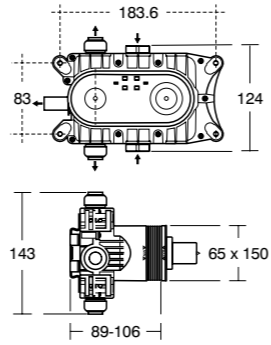

Model	Ref.	Price
Built-in thermostat unit	A1500NU	£412.86

- Flush-mounted installation for pre-installation before tiling with plaster protective cover, flushing device, sealing felt
- Lateral stopcock with backflow preventer
- DVGW approved as intrinsically safe (German Technical and Scientific Association for Gas and Water)
- Includes mounting rail, 600mm
- High pressure (minimum 1 bar)