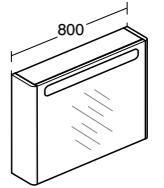

**Softmood
650mm worktop for
semi-countertop
and WC unit**

Model	Ref.	Price
650mm worktop for 650mm semi-countertop unit T7818-- or 650mm WC unit T7819--	T7839--	£109.62

- Not available in S4 and S5 finish

**Softmood
1300mm worktop for
semi-countertop and
WC unit**

Model	Ref.	Price
1300mm worktop for use T7833-- when combining semi-countertop unit T7818-- with 650mm WC unit T7819--	T7833--	£165.50

- Not available in S4 and S5 finish

**Softmood
bracket set for
600mm worktop**

Model	Ref.	Price
Includes towel holder	T783167	£317.21

- Use with worktop **T7805--**, **T7809--**, **T7813--**

**Softmood
bracket set for
800/1000mm
worktop**

Model	Ref.	Price
Bracket set for 800mm worktop, includes towel holder	T783867	£344.78
Bracket set for 1000mm worktop, includes towel holder	T783767	£372.37

- Use with worktop **T7806--**, **T7810--**, **T7814--**
- Use with worktop **T7807--**, **T7811--**, **T7815--**

**Softmood
leg for 2 or 4 drawer
basin unit**

Model	Ref.	Price
For use with a vessel or washbasin	T783467	£43.48

**Softmood
leg for 2 drawer
basin unit**

Model	Ref.	Price
For use with a vanity basin	T783567	£48.78

**Softmood
1000mm
mirror cabinet**

Model	Ref.	Price
1000mm cabinet with light	T7849--	£979.74

- On/Off switch
- Two internal glass shelves
- IP44 rated

**Softmood
800mm
mirror cabinet**

Model	Ref.	Price
800mm cabinet with light	T7848--	£911.23

- On/Off switch
- Two internal glass shelves
- IP44 rated

**Softmood
600mm
mirror cabinet**

Model	Ref.	Price
600mm cabinet with light	T7847--	£842.71

- On/Off switch
- Two internal glass shelves
- IP44 rated

**Softmood
Anti-steam
mirrors**