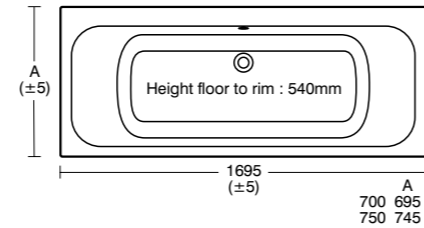

Idealform Double-ended bath

Model	Ref.	Price
170 x 70cm, no tap hole	T992901	£384.96
170 x 75cm, no tap hole	T993001	£398.00
Unilux 170cm front panel	E319401	£115.32
Unilux 70cm end panel	E319601	£57.65
Unilux 75cm end panel	E319501	£61.78