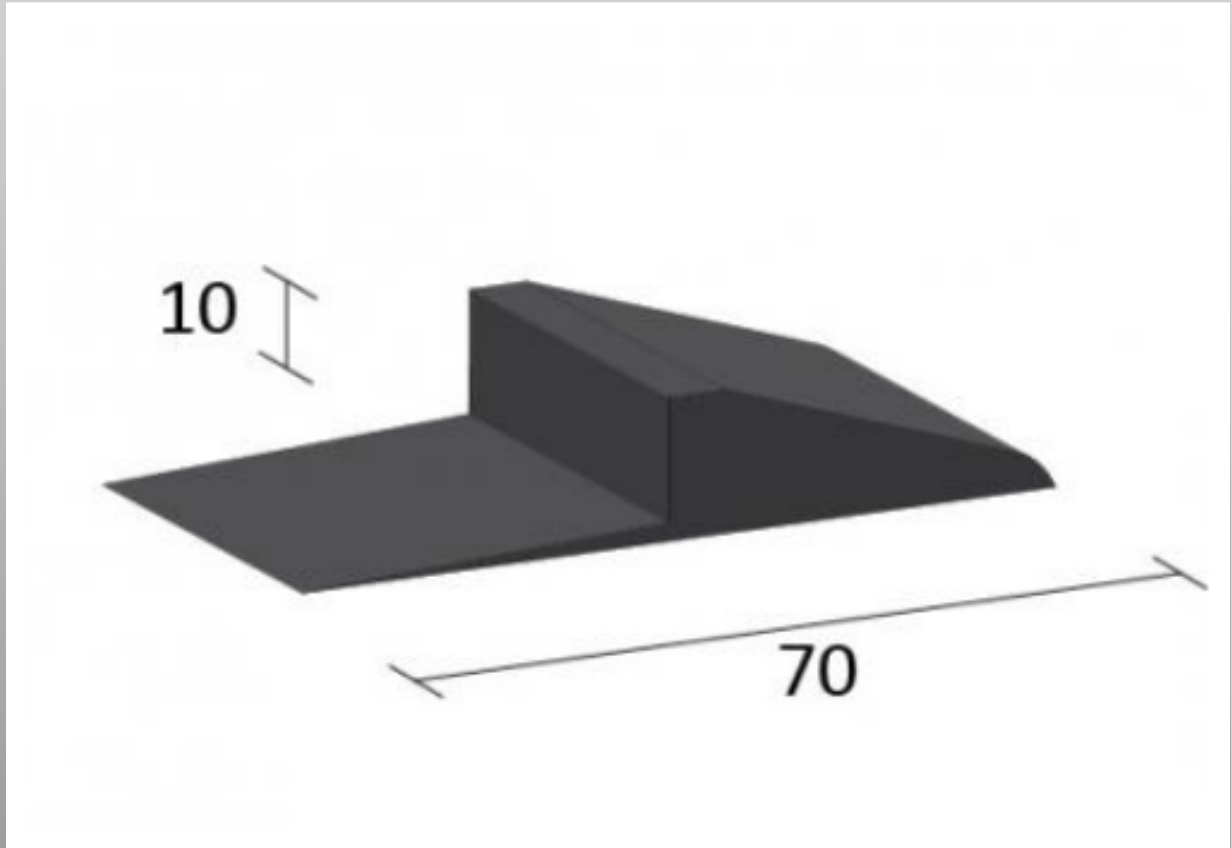

Product Information Ramped PVC Edging QMS2

Specification

Type	Flexible Ramp Trim
Fitting Method	Contact Adhesive
Environment	Internal
Use With	Resilient Floorcoverings
Width	70mm
Guage	10mm
Floorcovering height one	0mm
Floorcovering Height two	10mm
Joint Width	30mm
Total Profile Width	70mm
Available in lengths	2m long
Colour	Black Only