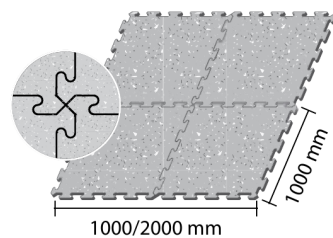

ID 30

ID 103

ID 144

ID 20

ID 21

SPORTWAY HE

SPORTWAY HE , with hammered surface and chips design, is a flooring exclusively designed for high stress areas. So it is particularly recommended for skating-rink perimeters, body-building and weightlifting halls, changing rooms and high-impact areas.