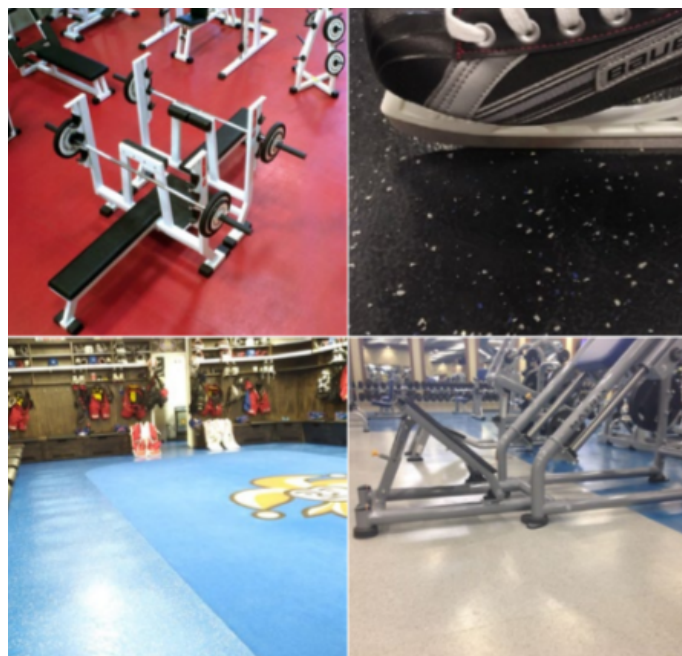

Jaymarts range of superior quality rubber flooring is a bespoke range made especially for your project. Available in a phenomenal range of designs and colours there is something for every type of project and application. We can also work with you on bespoke colours subject to minimum order quantities. Please consult with our technical team for more information.