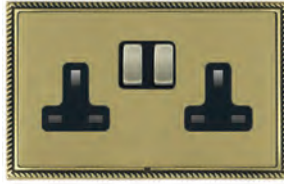

LGX SS2 AB-SB B