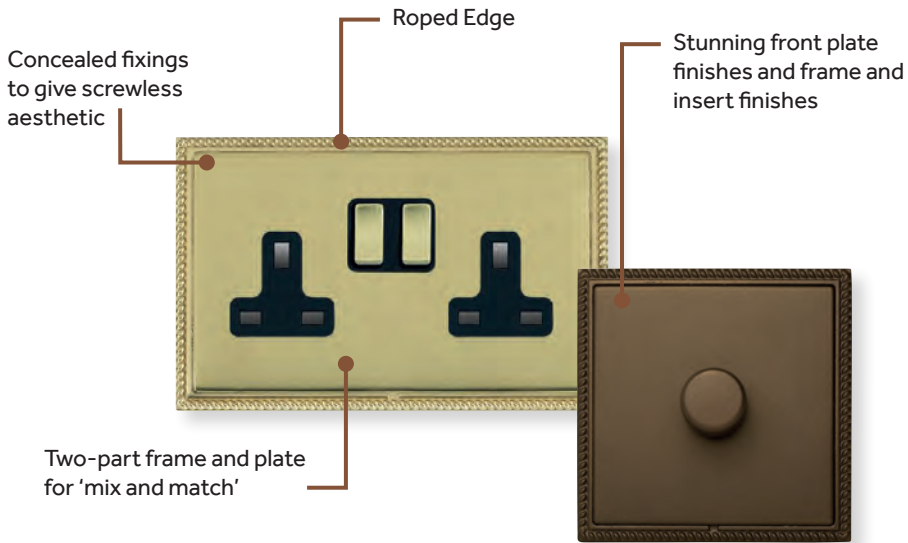

Linea-Georgian CFX[®] Range

Stylish and attractive with a
Georgian Rope Frame Design

View range online

The Linea CFX® range comes in six different designs to suit either contemporary or classic interiors. Linea CFX® has a separate back frame and our patented four point face plate clipping system, allowing the option of matching or contrasting elements.