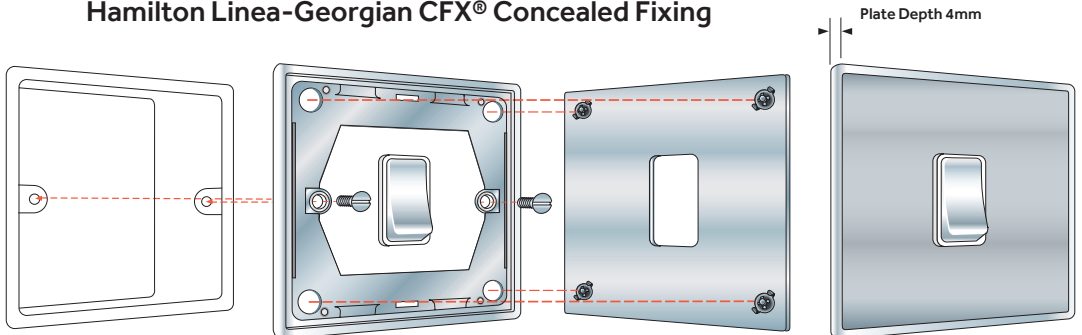

Hamilton Linea-Georgian CFX® Concealed Fixing