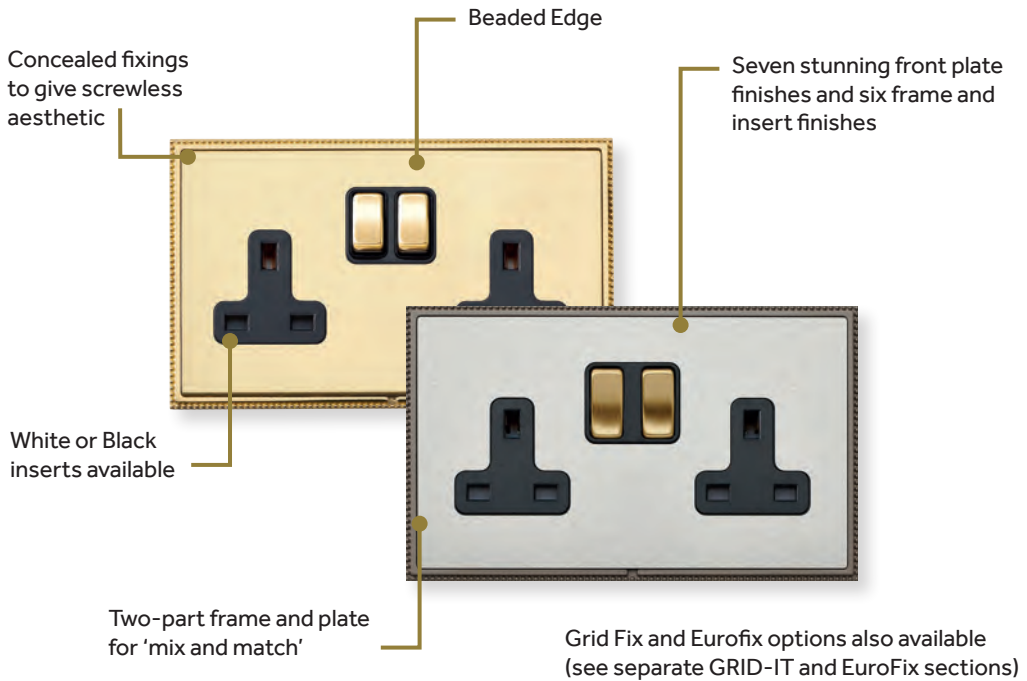

Linea-Perlina CFX[®] Range

Elegant and classic with a
Beaded Edge Frame

View range online

The Linea CFX® range comes in six different designs to suit either contemporary or classic interiors. Linea CFX® has a separate back frame and our patented four point face plate clipping system, allowing the option of matching or contrasting elements.