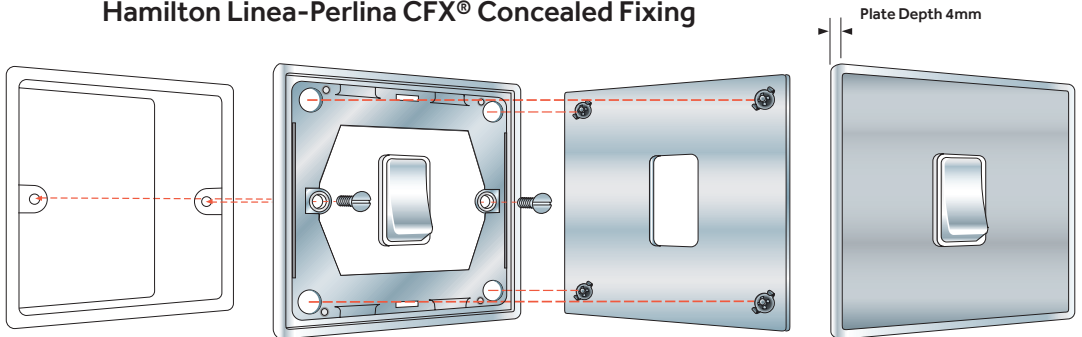

Hamilton Linea-Perlina CFX® Concealed Fixing