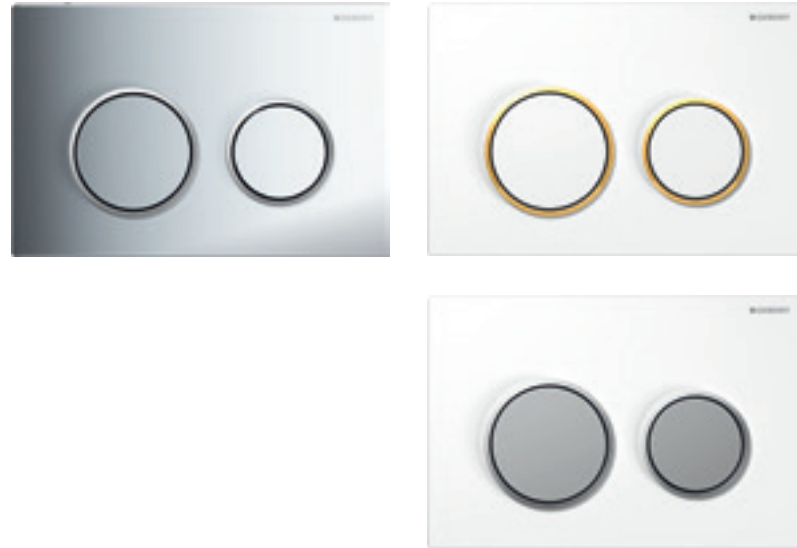

# GEBERIT OMEGA20

- Impressively small dimensions.
- Water-saving dual flush.
- Round buttons with contrasting rings.
- For front or top actuation.
- Also available as a flush plate for urinals.
- Selected colour options with surface coating (easy-to-clean\*).