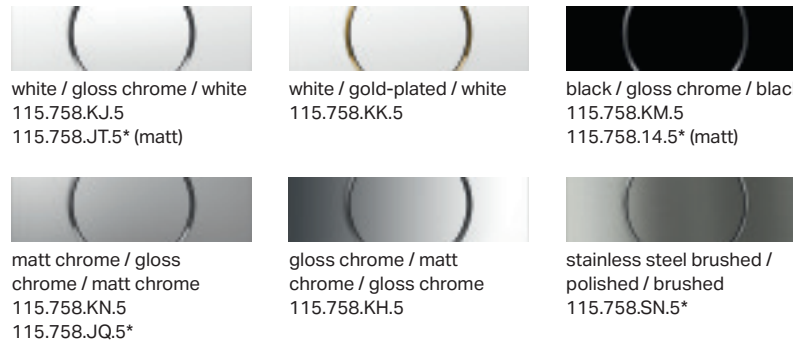

GEBERIT SIGMA10

STOP-AND-GO FLUSH

- → Water-saving stop-and-go flush plate.
- → Manual or electronic activation
- → Also available as an actuator plate for urinals.
- → Made of high-quality plastic.
- → Also available in stainless steel.
- → Optional insert for in-cistern sticks (see page 88).
- → Suitable for optional Geberit DuoFresh module (see page 90).
- → Selected colour options with surface coating (easy-to-clean*).