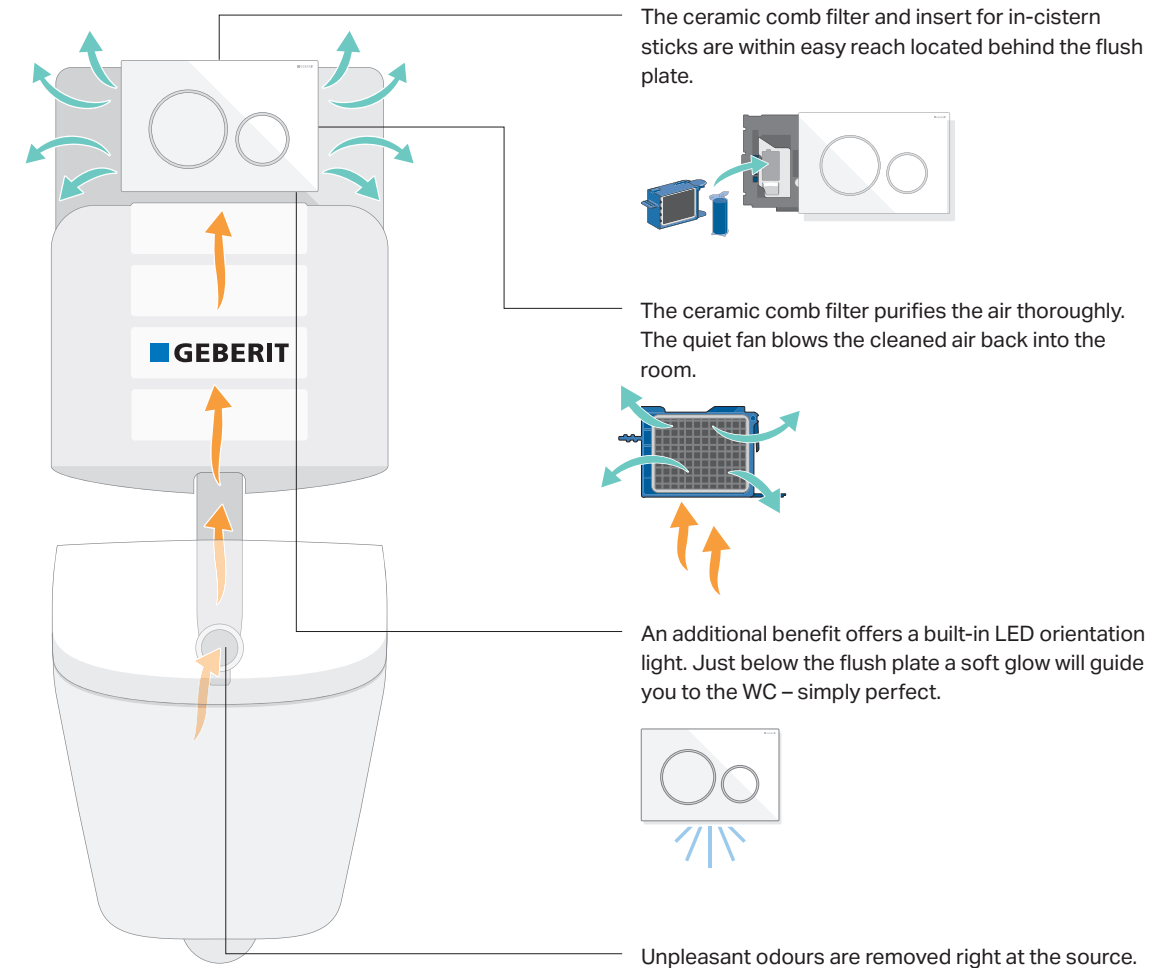

## HYGIENIC FRESHNESS FOR WEEKS

**Pull the flush plate aside, insert the block, then close the plate.**

That's how easy it is to ensure weeks of hygienic freshness with the insert for in-cistern blocks. The optional insert is suitable for most Geberit flush plates in the Sigma range and can even be installed by a plumber at a later date. It guides the in-cistern block down a chute to a fixed position below the surface of the water in the cistern. Once there, the block dissolves slowly and ensures hygiene and cleanliness in every flush throughout the entire WC ceramic as well as providing a fresh fragrance.

- 1 It doesn't get any simpler than this: pull the flush plate aside.
- 2 Place the in-cistern block into the insert behind the plate.
- 3 Close the plate and enjoy the freshness with every flush.

→ INSERT FOR IN-CISTERN BLOCK

# FRESH AIR FOR EVERYONE

**Unpleasant odours in the toilet are a thing of the past.** What is long since standard over every kitchen oven can now be applied in the bathroom. An effective way to get rid of unpleasant odours, the Geberit DuoFresh module removes the bad air directly from the toilet, purifies it using a ceramic honeycomb filter, and then returns it to the room. This is extremely effective, as it prevents unpleasant odours from spreading throughout the bathroom in the first place. Thanks to a proximity sensor, the odour extraction always switches on automatically as soon as someone sits down. The odour extraction is therefore also a great idea for guest WCs. Benefit from additional comfort thanks to an LED orientation light and the insert for in-cistern sticks. The Geberit DuoFresh module can be easily installed in any Geberit Sigma cistern and can be combined with almost any flush plate from the Sigma range.