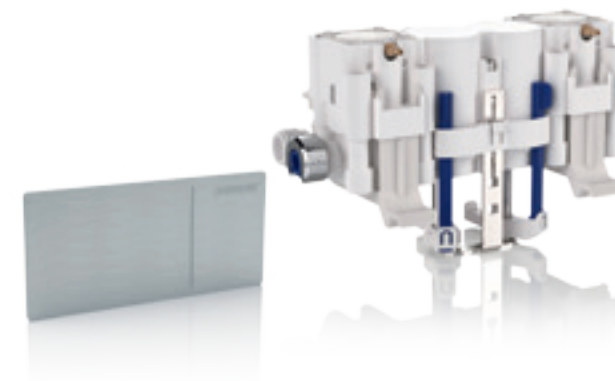

←
A TOUCH MORE REFINED
Thanks to the hydraulic servo lifter, just a gentle touch is sufficient for flush actuation with the Geberit remote flush button Omega70. No electrical current is required for this.