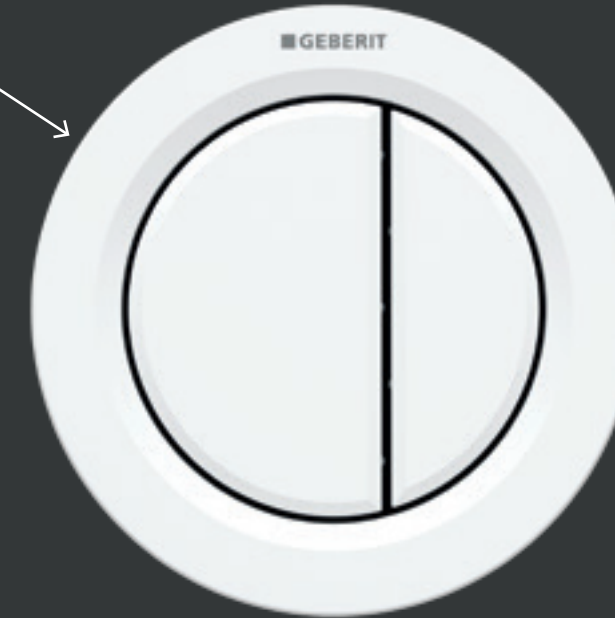

**83%**

smaller than a Geberit flush plate Sigma01. Actual size shown below.

# GEBERIT REMOTE FLUSH BUTTON TYPE 10

- Water-saving dual flush.
- With a high-quality decorative ring.
- Can be placed anywhere within a 1.70 m radius of the cistern.
- For furniture as well as solid and drywall construction. For all versions see the online catalogue.
- Pneumatic remote flush plate.