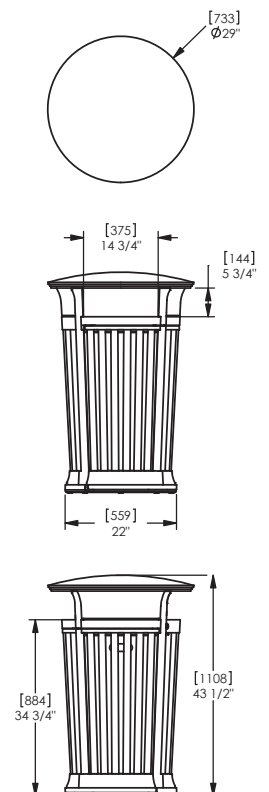

## Poe Litter Bin

The Poe Litter Bins boast a refined profile and stunning structural detail that belies their humble function. Poe has a large 128L capacity which is manufactured from heavy-duty cast aluminium with a cast iron base. The litter bin also has a side door for easing emptying.

### Specification:

**Materials:**  
Steel.

**Finishes:**  
Panguard II powder coated.

**Fixings:**  
Free standing. Surface mounted.

### Dimensions

H: 1108mm  
Dia: 733mm  
Capacity: 127l

(Technical Drawings for variants available on request)

**artform**  
urban furniture