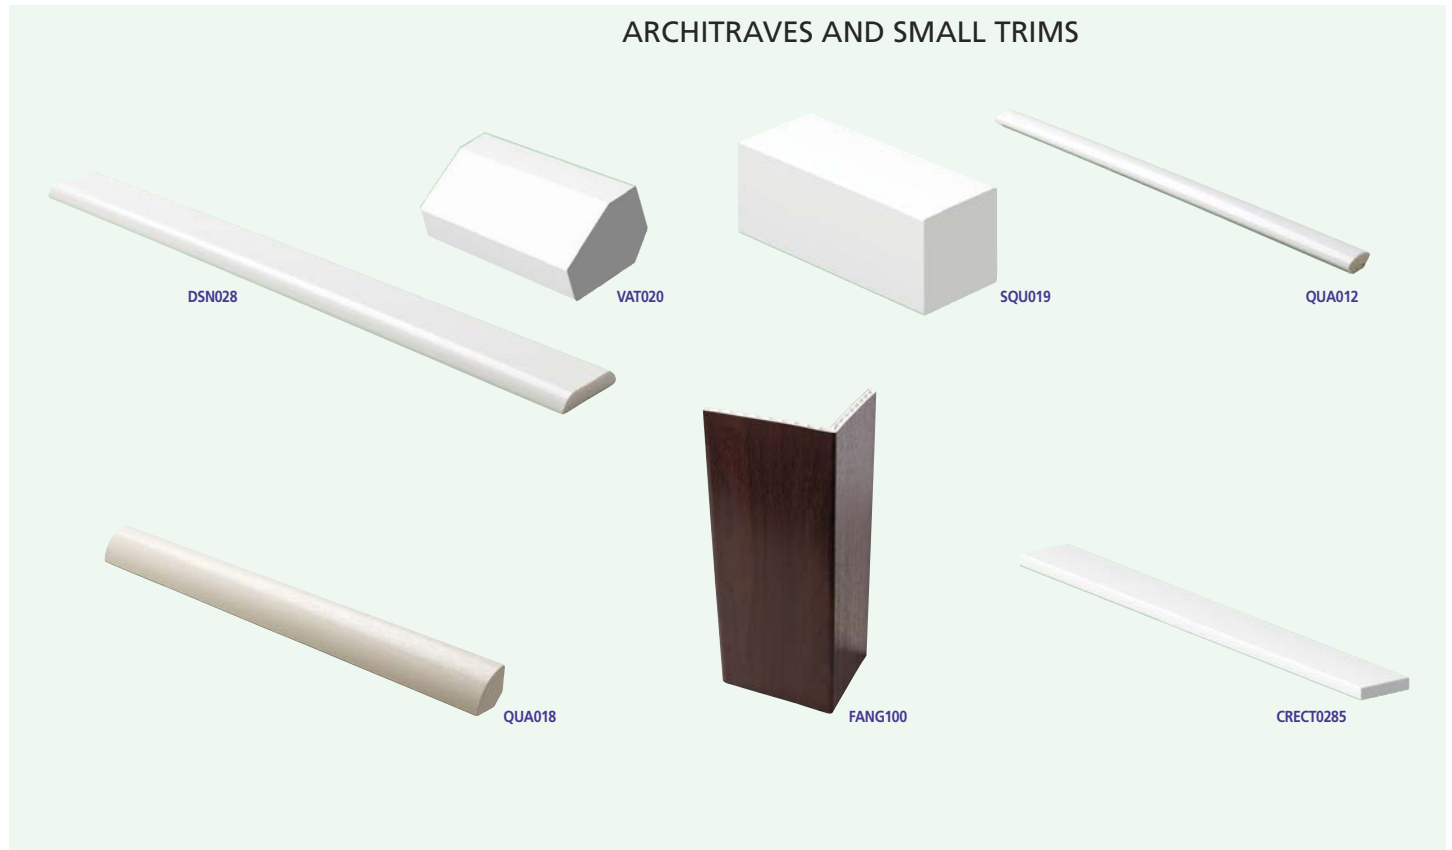

ARCHITRAVES AND SMALL TRIMS

					White	Woodgrains				Premiergrains		
Available in following colours:					I	GO	MH	EB	RW	WHG	CRG	IOG
Code	Description	Unit or Metre	Pack Quantity		Ice White	Golden Oak	Mahogany	Ebony	Piedmont	Whitegrain	Creamgrain	Irish Oak
DSN028	28mm x 6mm D Section	M	25 x 5m		●							
FDSN028	28mm x 6mm D Section	M	10 x 5m			●	●	●	●	●	●	●
VAT020	Varitrim Multiple Angle Trim	M	20 x 5m		●							
SQU019	19mm Square Trim	M	10 x 5m		●							
QUA012	12mm Quadrant	M	25 x 5m		●							
FQUA012	12mm Quadrant	M	10 x 5m			●	●	●	●	●	●	
QUA018	18mm Quadrant	M	25 x 5m		●							
FQUA018	18mm Quadrant	M	10 x 5m			●	●	●	●	●		●
FANG100	100mm x 80mm Hollow Section Angle	M	5 x 5m		●	●	●		●			
CRECT0285	28mm x 8mm Rectangle	M	20 x 5m		●