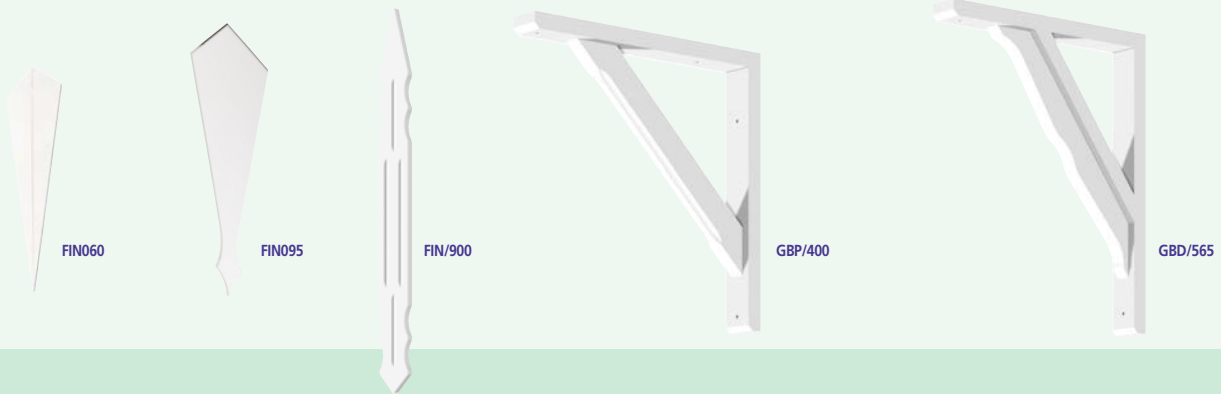

● Made To Order up to three week lead time. Minimum order quantity may apply

NB. Please check pack quantities carefully before ordering as may have changed since last edition

DECORATIVE BARGEBOARD x 16mm

White

Available in following colour:

Code	Description	Unit or Metre	Pack Quantity	No Ref
V-CREST	220mm X 16mm Convex Ornate	M	2 x 5m	●
V-WAVE	220mm X 16mm Concave Ornate	M	2 x 5m	●

2D BARGEBOARD FINIALS, 3D FINIALS & GALLOWS BRACKETS