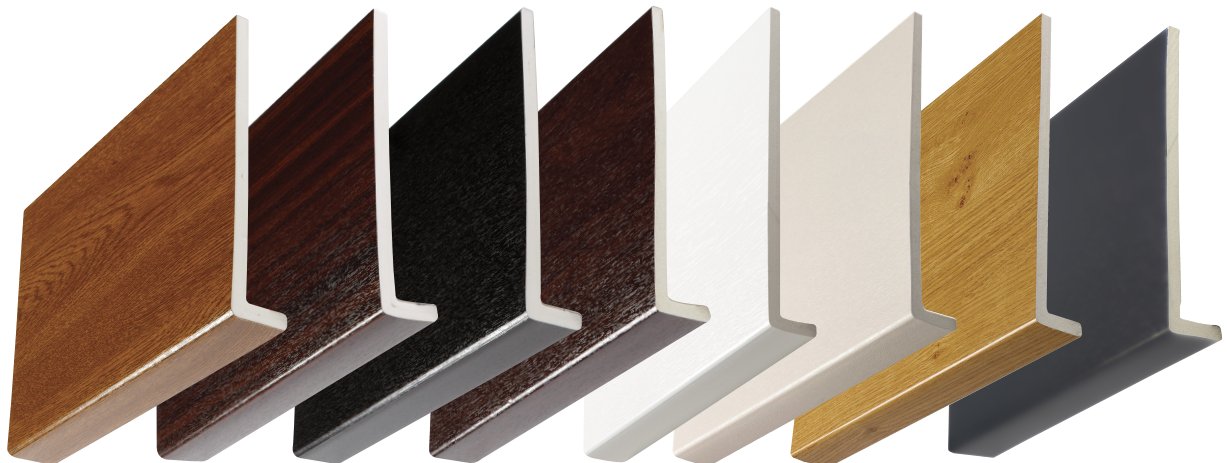

Available in following colours:

Code	Description	Unit or Metre	Pack Quantity	White	Woodgrains				Premiergrains			Colour	
				I Ice White	GO Golden Oak	MH Mahogany	EB Ebony	RW Piedmont	WHG Whitegrain	CRG Creamgrain	IOG Irish Oak	7016 Anthracite	
DLR100	100mm x 9mm	M	2 x 5m	●									
DLR125	125mm x 9mm	M	2 x 5m	●									
DLR150	150mm x 9mm	M	2 x 5m	●	●	●	●	●					●
DLR175	175mm x 9mm	M	2 x 5m	●	●	●	●	●					●
DLR200	200mm x 9mm	M	2 x 5m	●	●	●	●	●					●
DLR225	225mm x 9mm	M	2 x 5m	●	●	●	●	●	●	●	●	●	●
DLR250	250mm x 9mm	M	2 x 5m	●	●	●	●	●					
DLR300	300mm x 9mm	M	2 x 5m	●	●	●	●	●					
DLR400	400mm x 9mm	M M	2 x 5m 1 x 5m	●	●	●	●	●					●
DLR400BOX	400mm x 9mm DLR Box End Board 1.25m	M	1 x 1.25m	●			●						
DLR450	450mm x 9mm	M	1 x 5m	●									
DLR600	605mm x 9mm	M	1 x 5m	●									

● Made To Order up to three week lead time. Minimum order quantity may apply