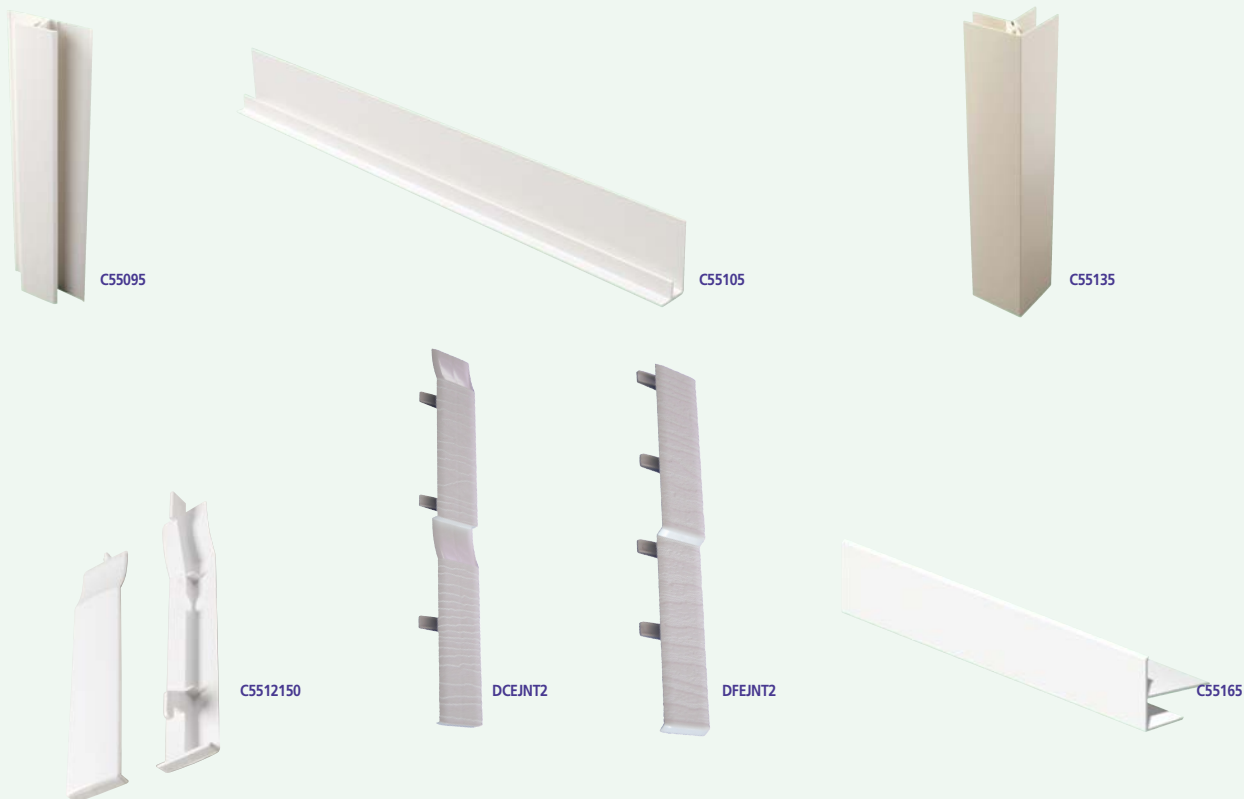

CLADDING Accessories

				White		Celutex				Colours			
Available in following colours:				Ice White	White	1015 Sand	9001 Cream	7035 Light Grey	X002 Light Blue	1015 Sand	9001 Cream	7035 Light Grey	X002 Light Blue
Code	Description	Unit or Metre	Pack Quantity	I	W	1015	9001	7035	X002	1015	9001	7035	X002
C55095	2 Part Centre Joint Trim	M	5 x 5m		●					●	●	●	●
C55105	Wall Starter Trim	M	10 x 5m		●					●	●	●	●
C55135	2 Part Internal / External Corner Trim (50mm)	M	5 x 5m		●					●	●	●	●
C5512150	150mm Individual Shiplap Cladding Joint Trim	Ea	20	●	●					●	●		
DCEJNT2	300mm Double Cover Joint with Celutex	Each	10		●	●	●	●	●	●			
DFEJNT2	270mm Double Cover Joint with Celutex	Each	10			●	●	●	●	●	●	●	●
C55165	Universal Trim With Edge Cover	M	5 x 5m		●						●	●	●

NB. Please check pack quantities carefully before ordering as may have changed since last edition