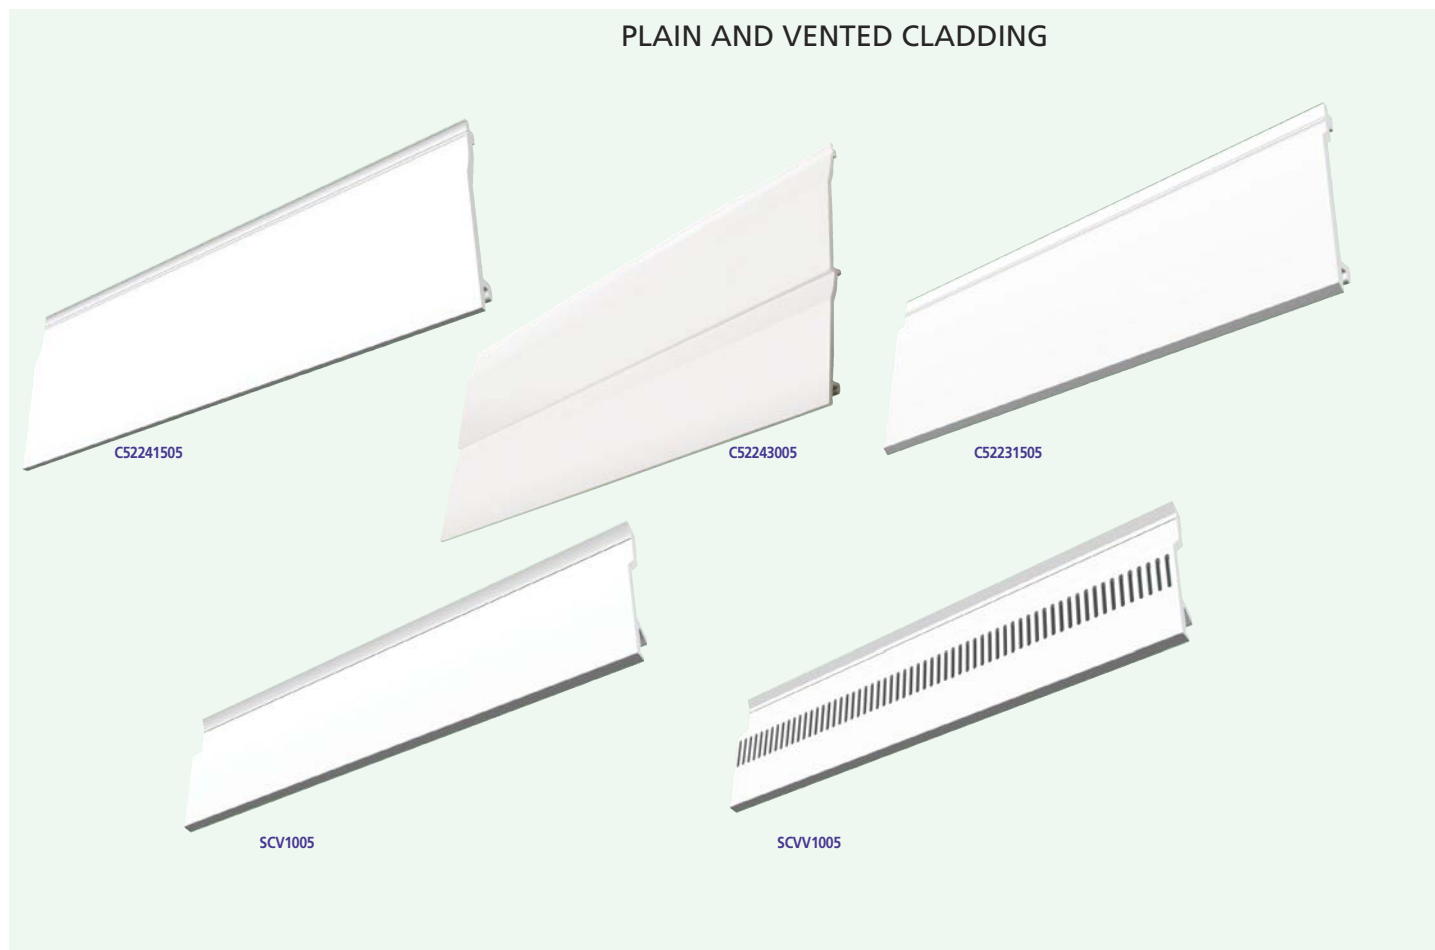

PLAIN AND VENTED CLADDING

					White	
					Available in following colours:	
Code	Description	Unit or Metre	Pack Quantity	I Ice White	W White	
C52241505	150mm Shiplap Cladding	M	5 x 5m	●	●	
C52243005	300mm Double Shiplap Cladding	M	4 x 5m		●	
C52231505	150mm Open V Joint Cladding	M	5 x 5m		●	
SCV1005	100mm Open V Joint Cladding	M	5 x 5m	●		
SCVV1005	100mm Open V Cladding - Vented (12.5mm air gap)	M	5 x 5m	●		

● Made To Order up to three week lead time. Minimum order quantity may apply