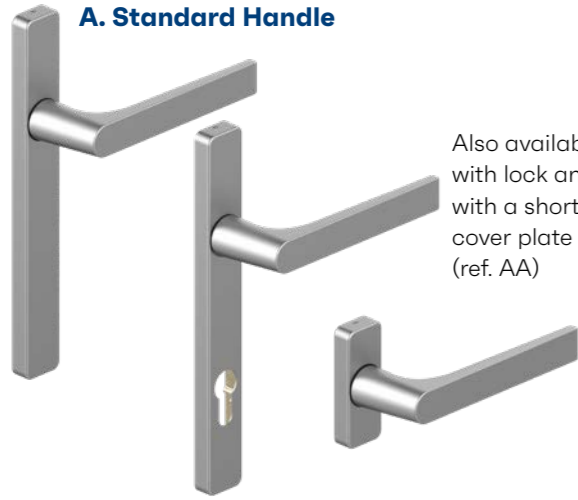

#### C. Roseless Handle

Also available with  
built-in cylinder lock  
(ref. BB)

#### D. Standard Handle with Push Button

A	060.6455.XX	✓			✓	✓	✓		✓	✓			✓				
A	060.6456.XX	✓			✓	✓	✓		✓	✓			✓				
A	060.6459.PA	✓			✓	✓	✓			✓			✓				
A	060.6461.PA		✓		✓	✓	✓			✓			✓				
B	060.6467.PA	✓			✓	✓	✓		✓	✓			✓				
C	060.6450.PA	✓			✓	✓	✓			✓			✓				
C	060.6451.XX	✓			✓	✓	✓		✓	✓			✓				
CC	060.6452.XX		✓		✓	✓	✓		✓	✓			✓			✓	✓
CC	060.6453.XX		✓		✓		✓		✓	✓			✓				
CC	060.6454.XX		✓			✓	✓		✓	✓			✓				
D	060.6462.PA		✓		✓	✓	✓			✓			✓				

## 3.2. Doors

**A. Standard Handle**

Also available with lock and with a short cover plate (ref. AA)

**B. Reduced Handle**

Also available with lock and with a short cover plate (ref. BB)

**C. Door Pull**

coming soon