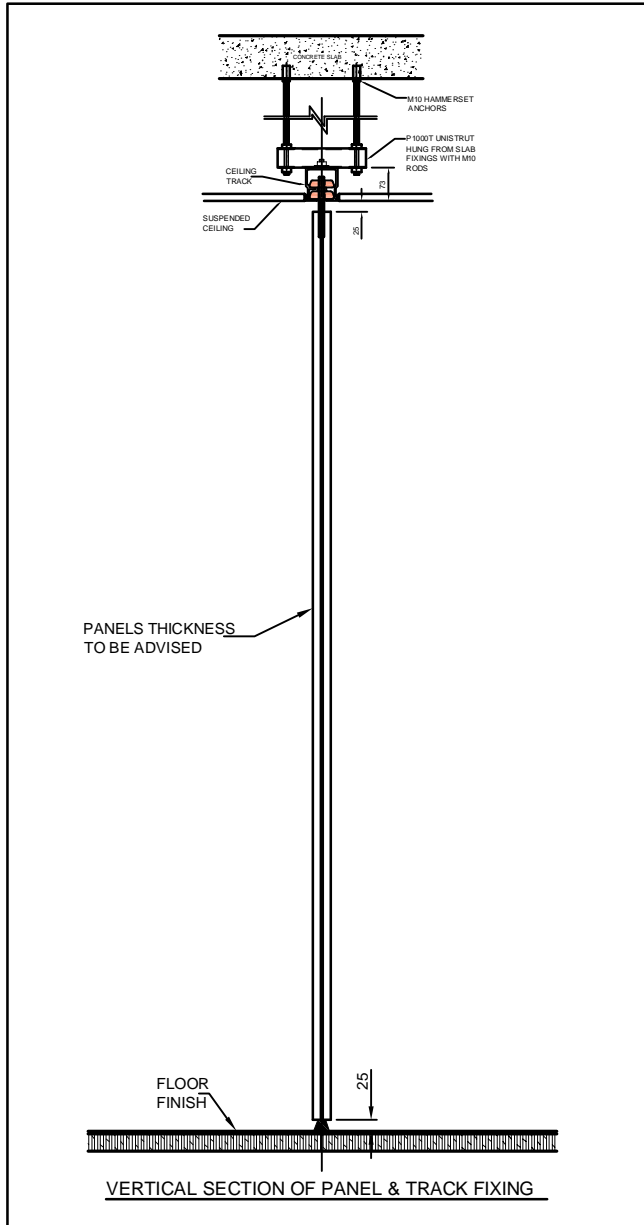

PANEL DETAILS - TYPE GLIDE TOP HUNG FLEXIBLE MULTI-FUNCTION PANELS

HEAD TRACK FIXING DETAIL

MOVAWALL
Movawall Systems Ltd

Tel : +44 (0) 20 8391 8790

www.movawall.co.uk

E-Mail : Sales@movawall.co.uk

DRG. NO.: SL - GLIDE 01