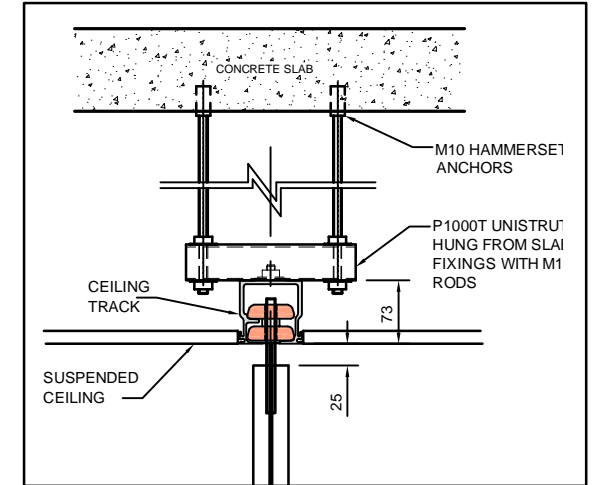

PANEL DETAILS - TYPE GLIDE TOP HUNG FLEXIBLE MULTI-FUNCTION PANELS

HEAD TRACK FIXING DETAIL

MOVAWALL
Movawall Systems Ltd

Tel : +44 (0) 20 8391 8790

www.movawall.co.uk

E-Mail : Sales@movawall.co.uk

DRG. NO.: SL - GLIDE 01