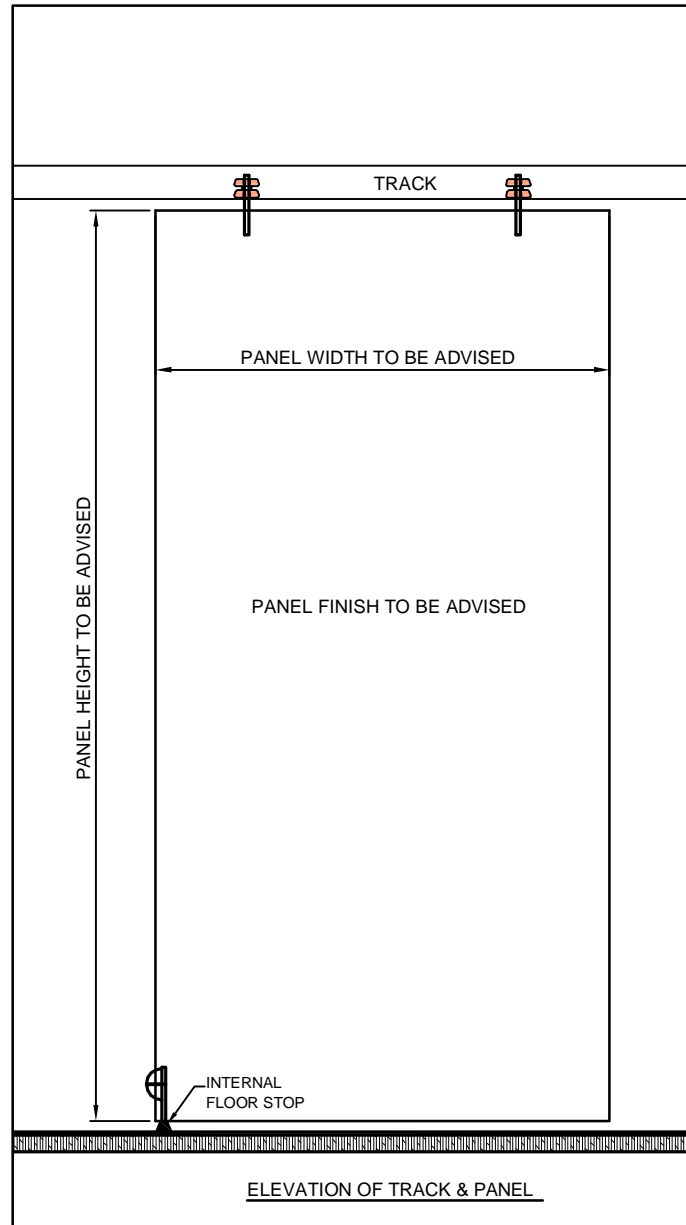

PANEL DETAILS - TYPE GLIDE TOP HUNG FLEXIBLE MULTI-FUNCTION PANELS

HEAD TRACK FIXING DETAIL

MOVAWALL
Movawall Systems Ltd

Tel : +44 (0) 20 8391 8790

www.movawall.co.uk

E-Mail : Sales@movawall.co.uk

DRG. NO.: SL - GLIDE 01