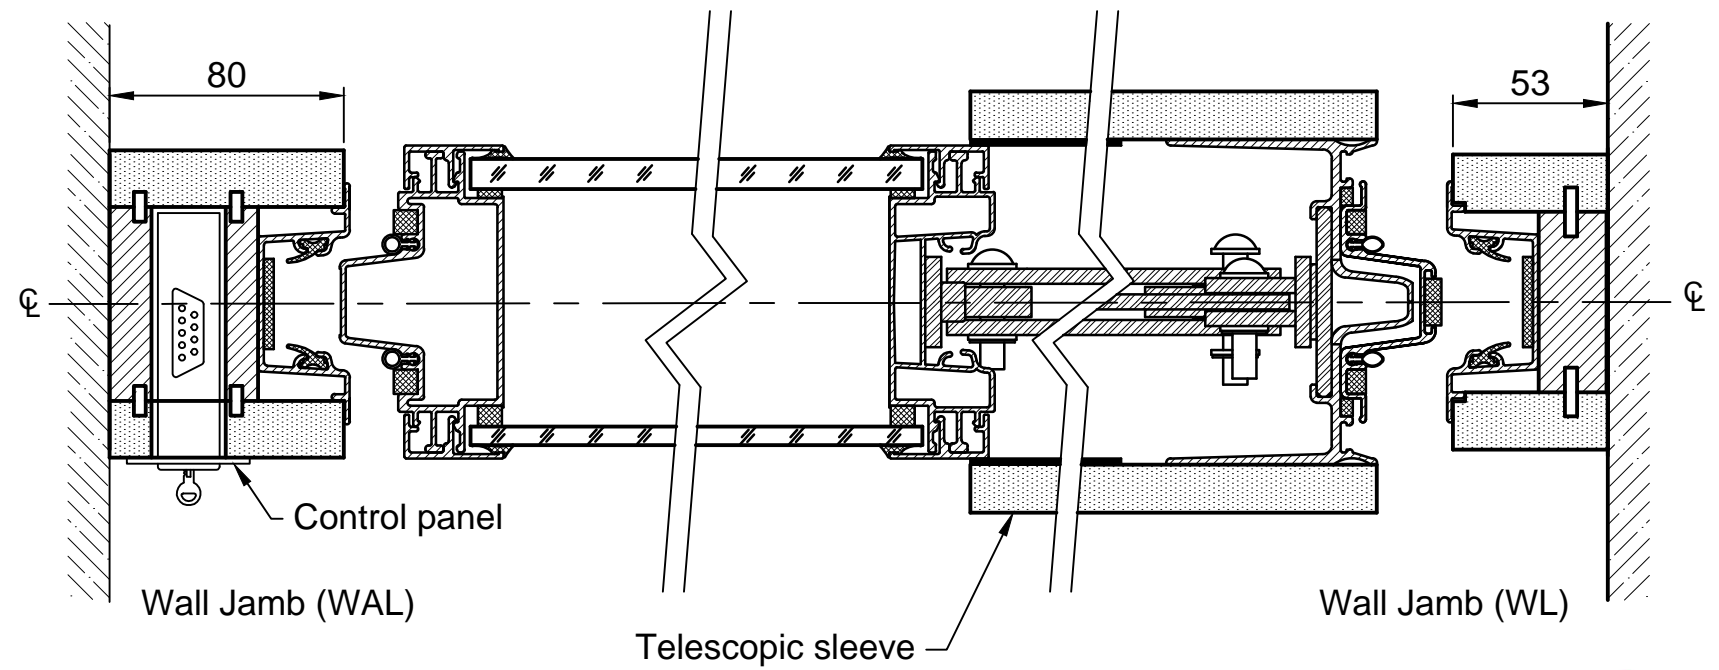

PANEL DETAILS - TYPE G100 GLAZED ACOUSTIC WALL

LONDON WALL
London Wall Design Ltd
 Tel : +44 (0) 20 8391 8750
 www.londonwall.co.uk
 E-Mail : Sales@londonwall.co.uk
DRG. NO.: SL - 108