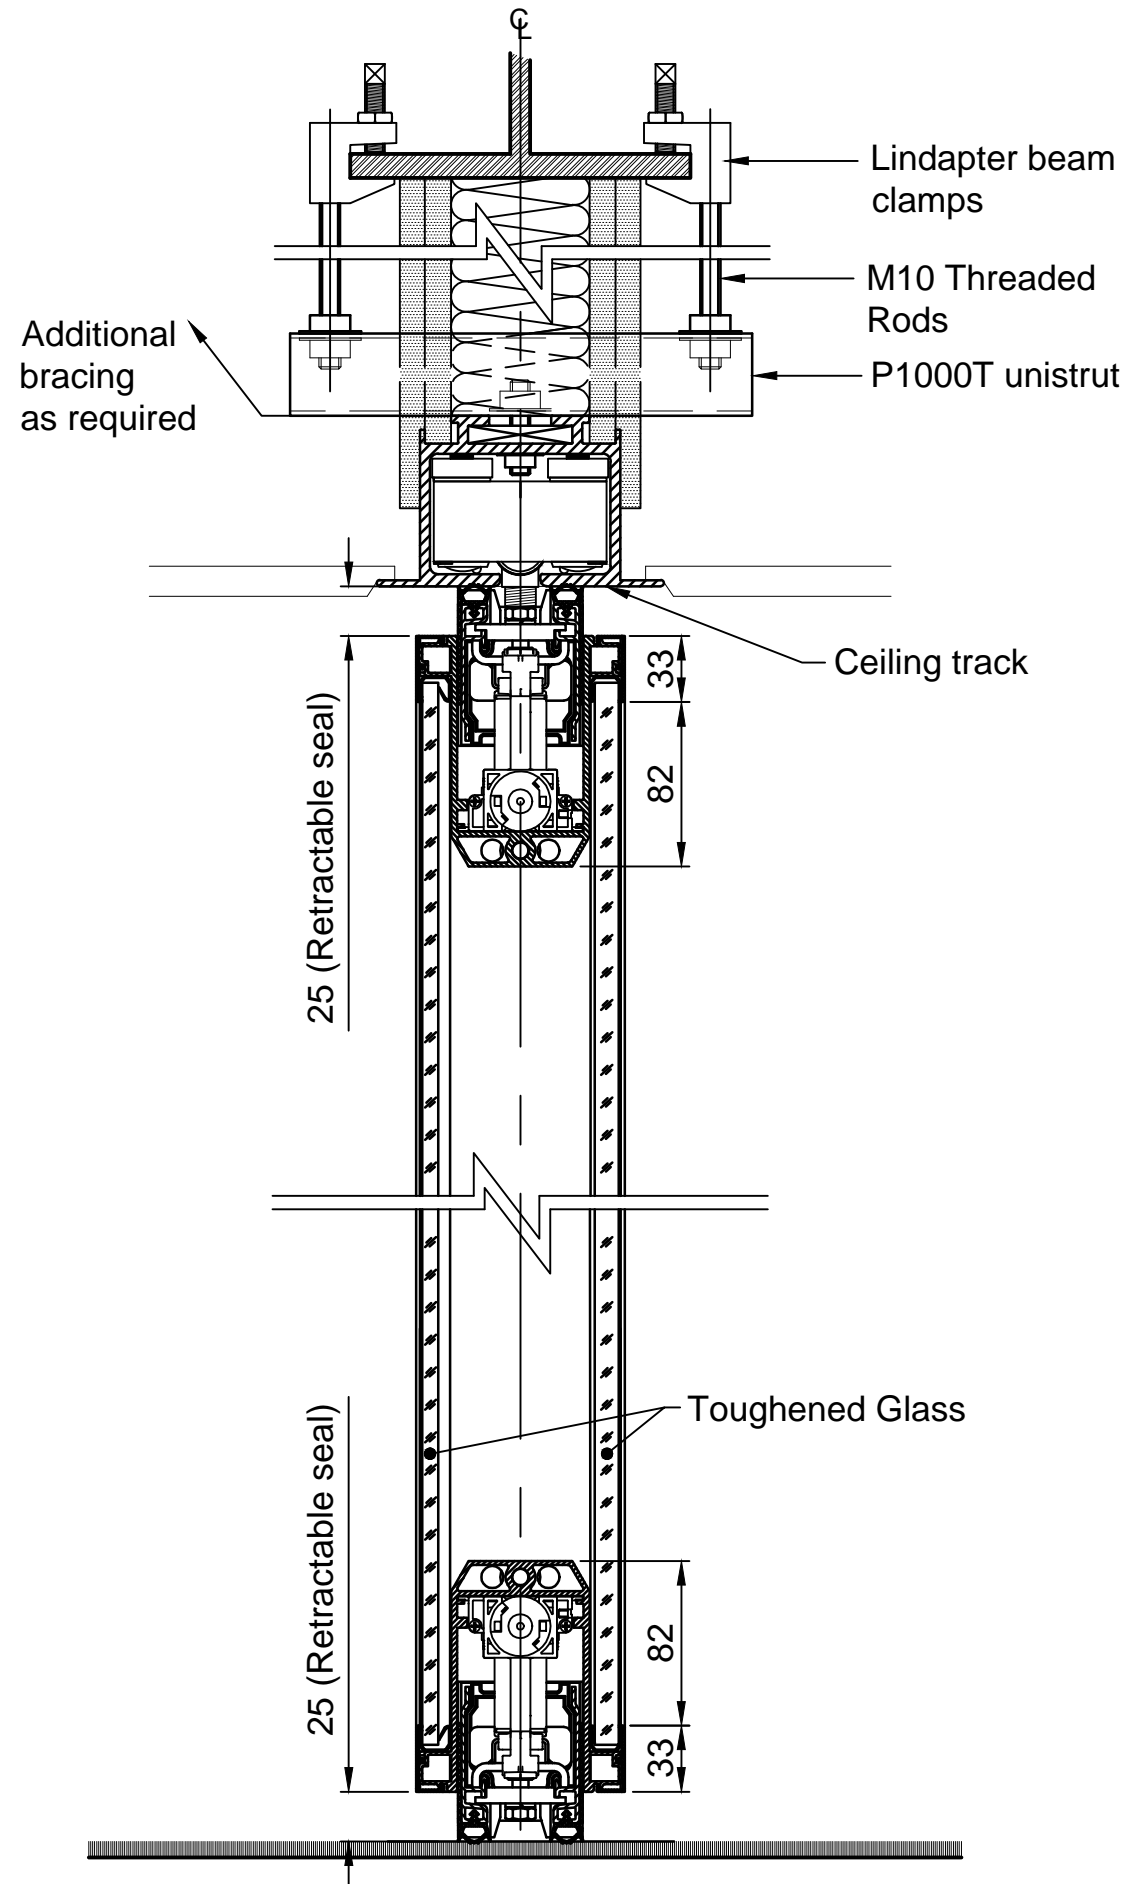

PANEL DETAILS - TYPE G100 GLAZED ACOUSTIC WALL

LONDON WALL
London Wall Design Ltd
 Tel : +44 (0) 20 8391 8750
 www.londonwall.co.uk
 E-Mail : Sales@londonwall.co.uk
DRG. NO.: SL - 108