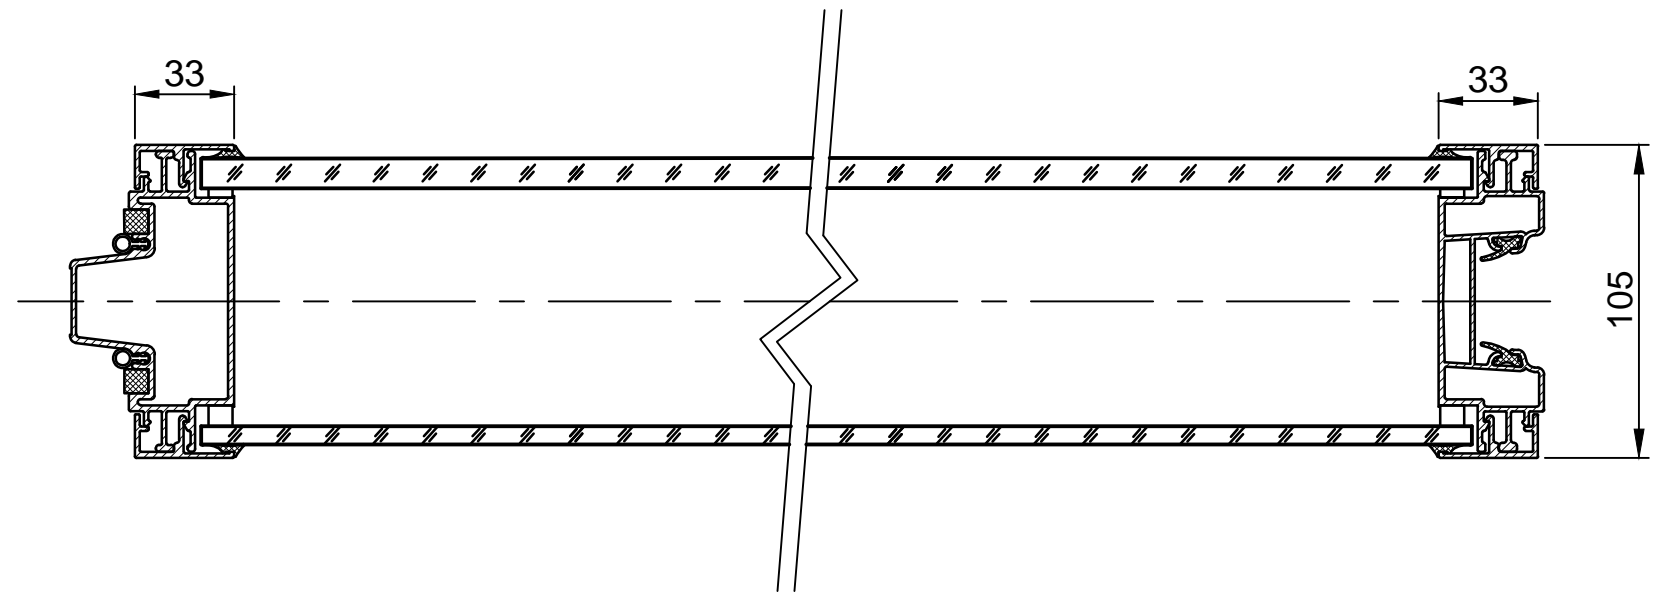

PANEL DETAILS - TYPE G100 GLAZED ACOUSTIC WALL

LONDON WALL
London Wall Design Ltd
 Tel : +44 (0) 20 8391 8750
 www.londonwall.co.uk
 E-Mail : Sales@londonwall.co.uk
DRG. NO.: SL - 108