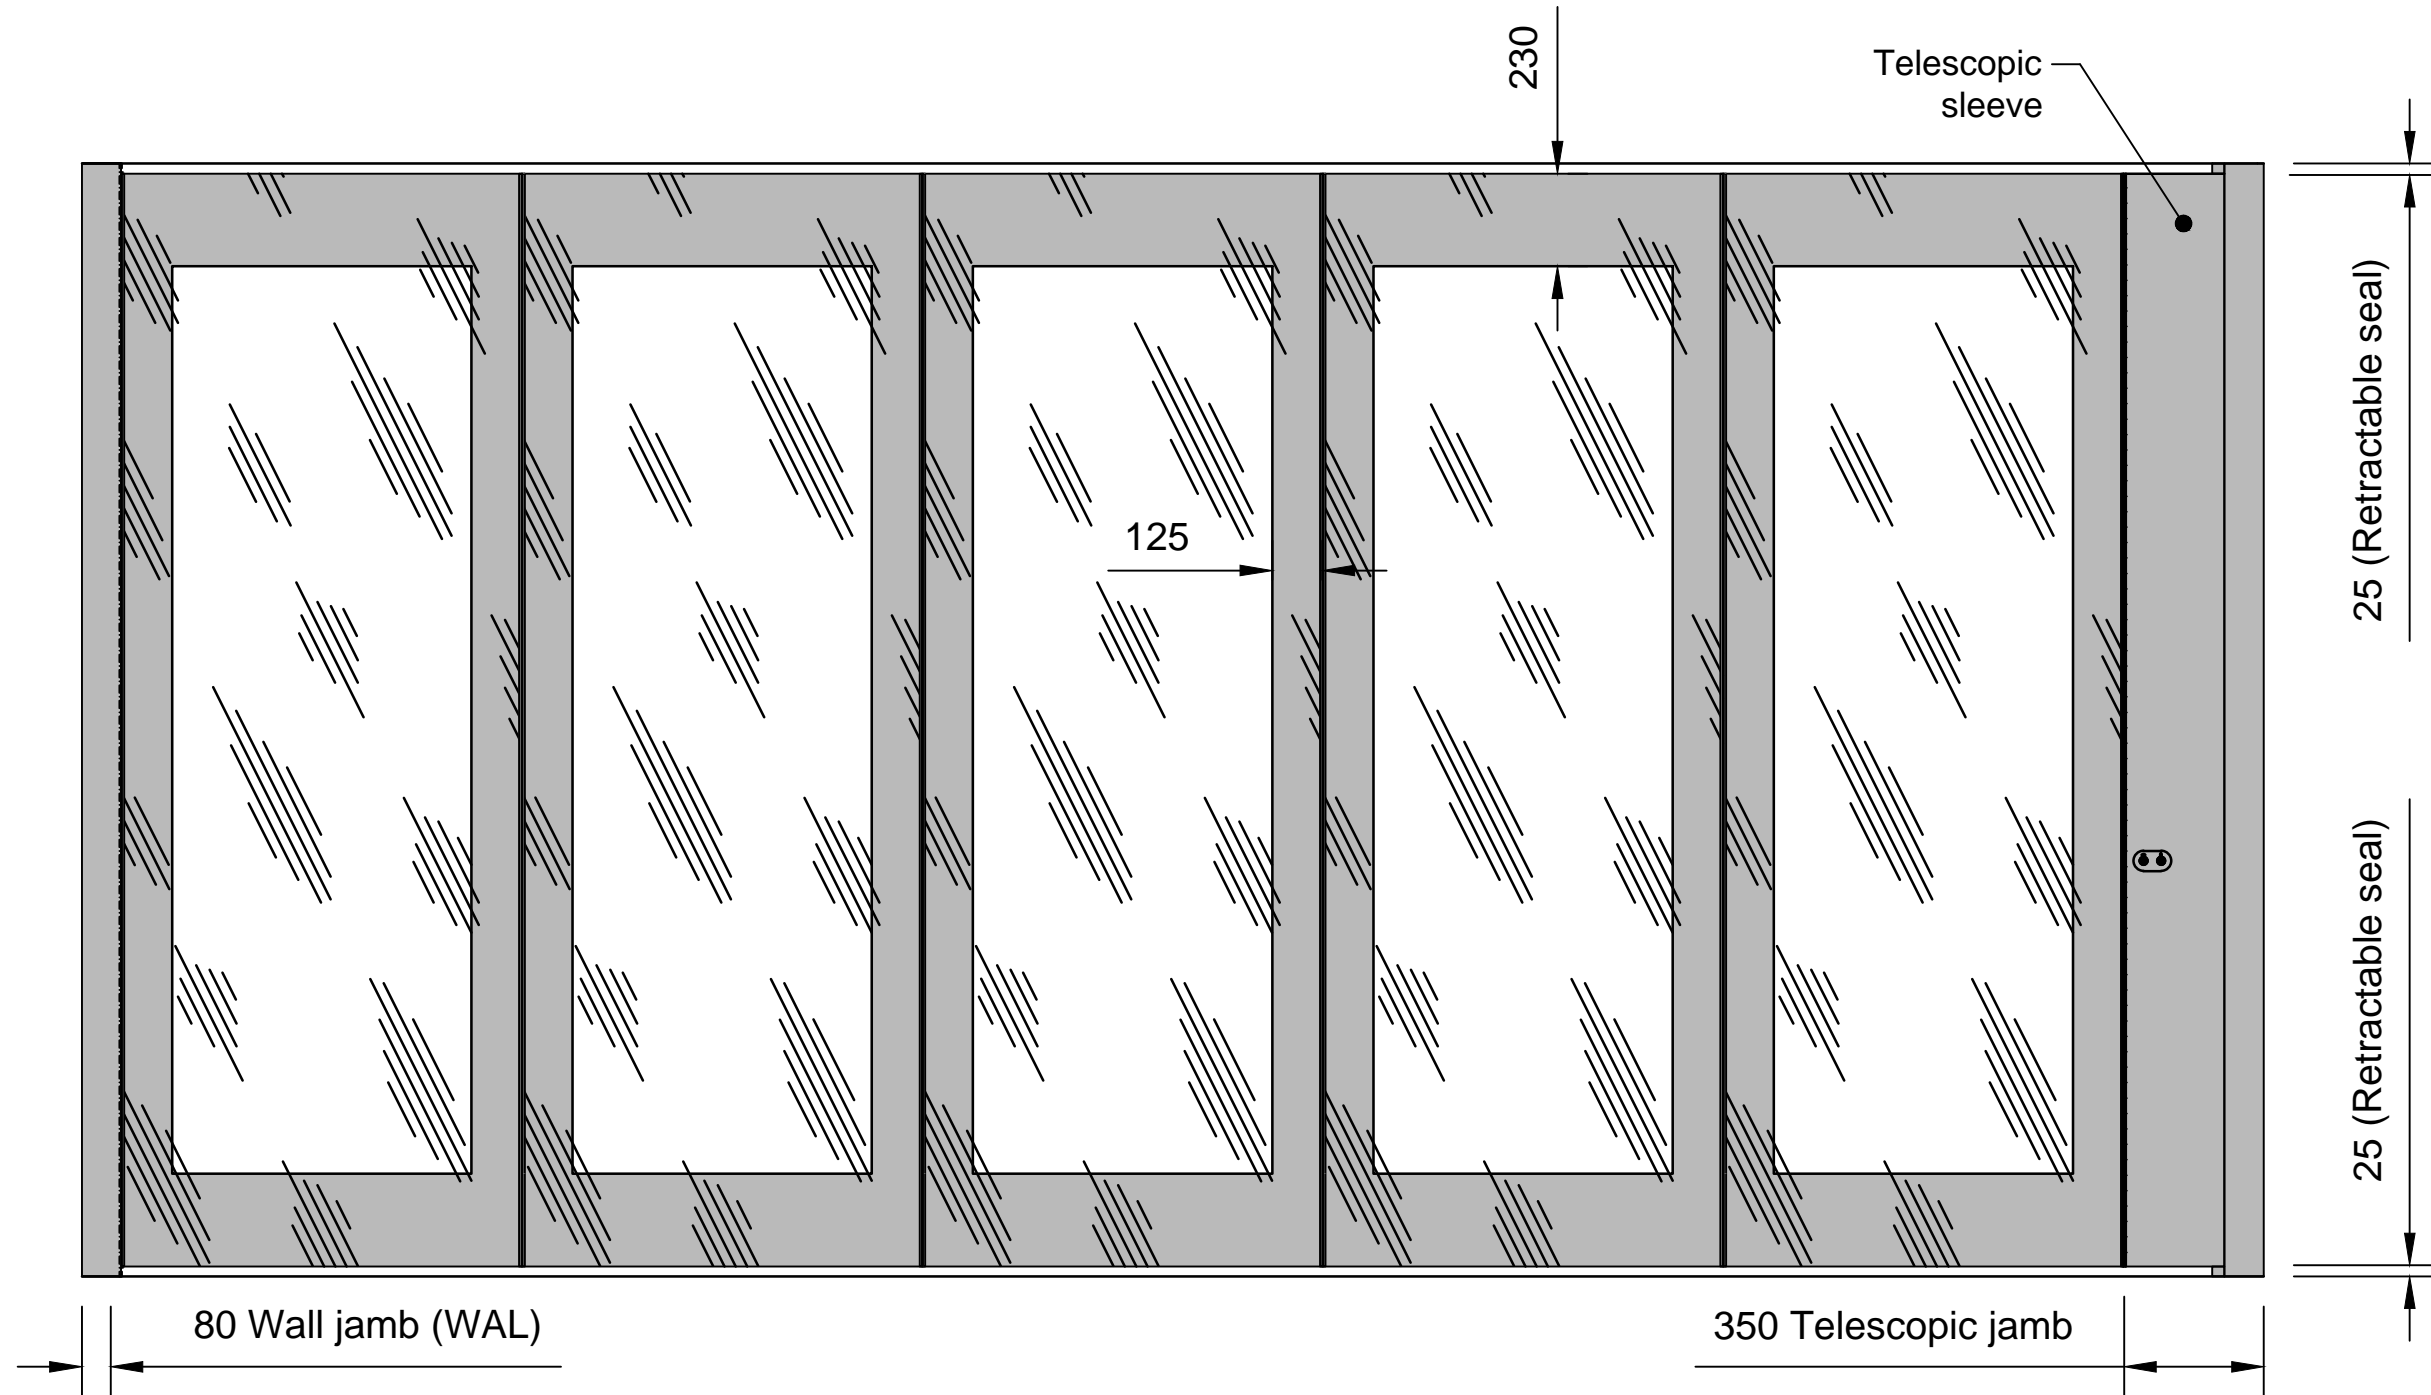

ELEVATION - TYPE RG PLUS GLAZED ACOUSTIC WALL (MANUAL OPERATION)

LONDONWALL
London Wall Design Ltd
Tel : +44 (0) 20 8391 8750
www.londonwall.co.uk
E-Mail : Sales@londonwall.co.uk
DRG. NO.: SL - 112