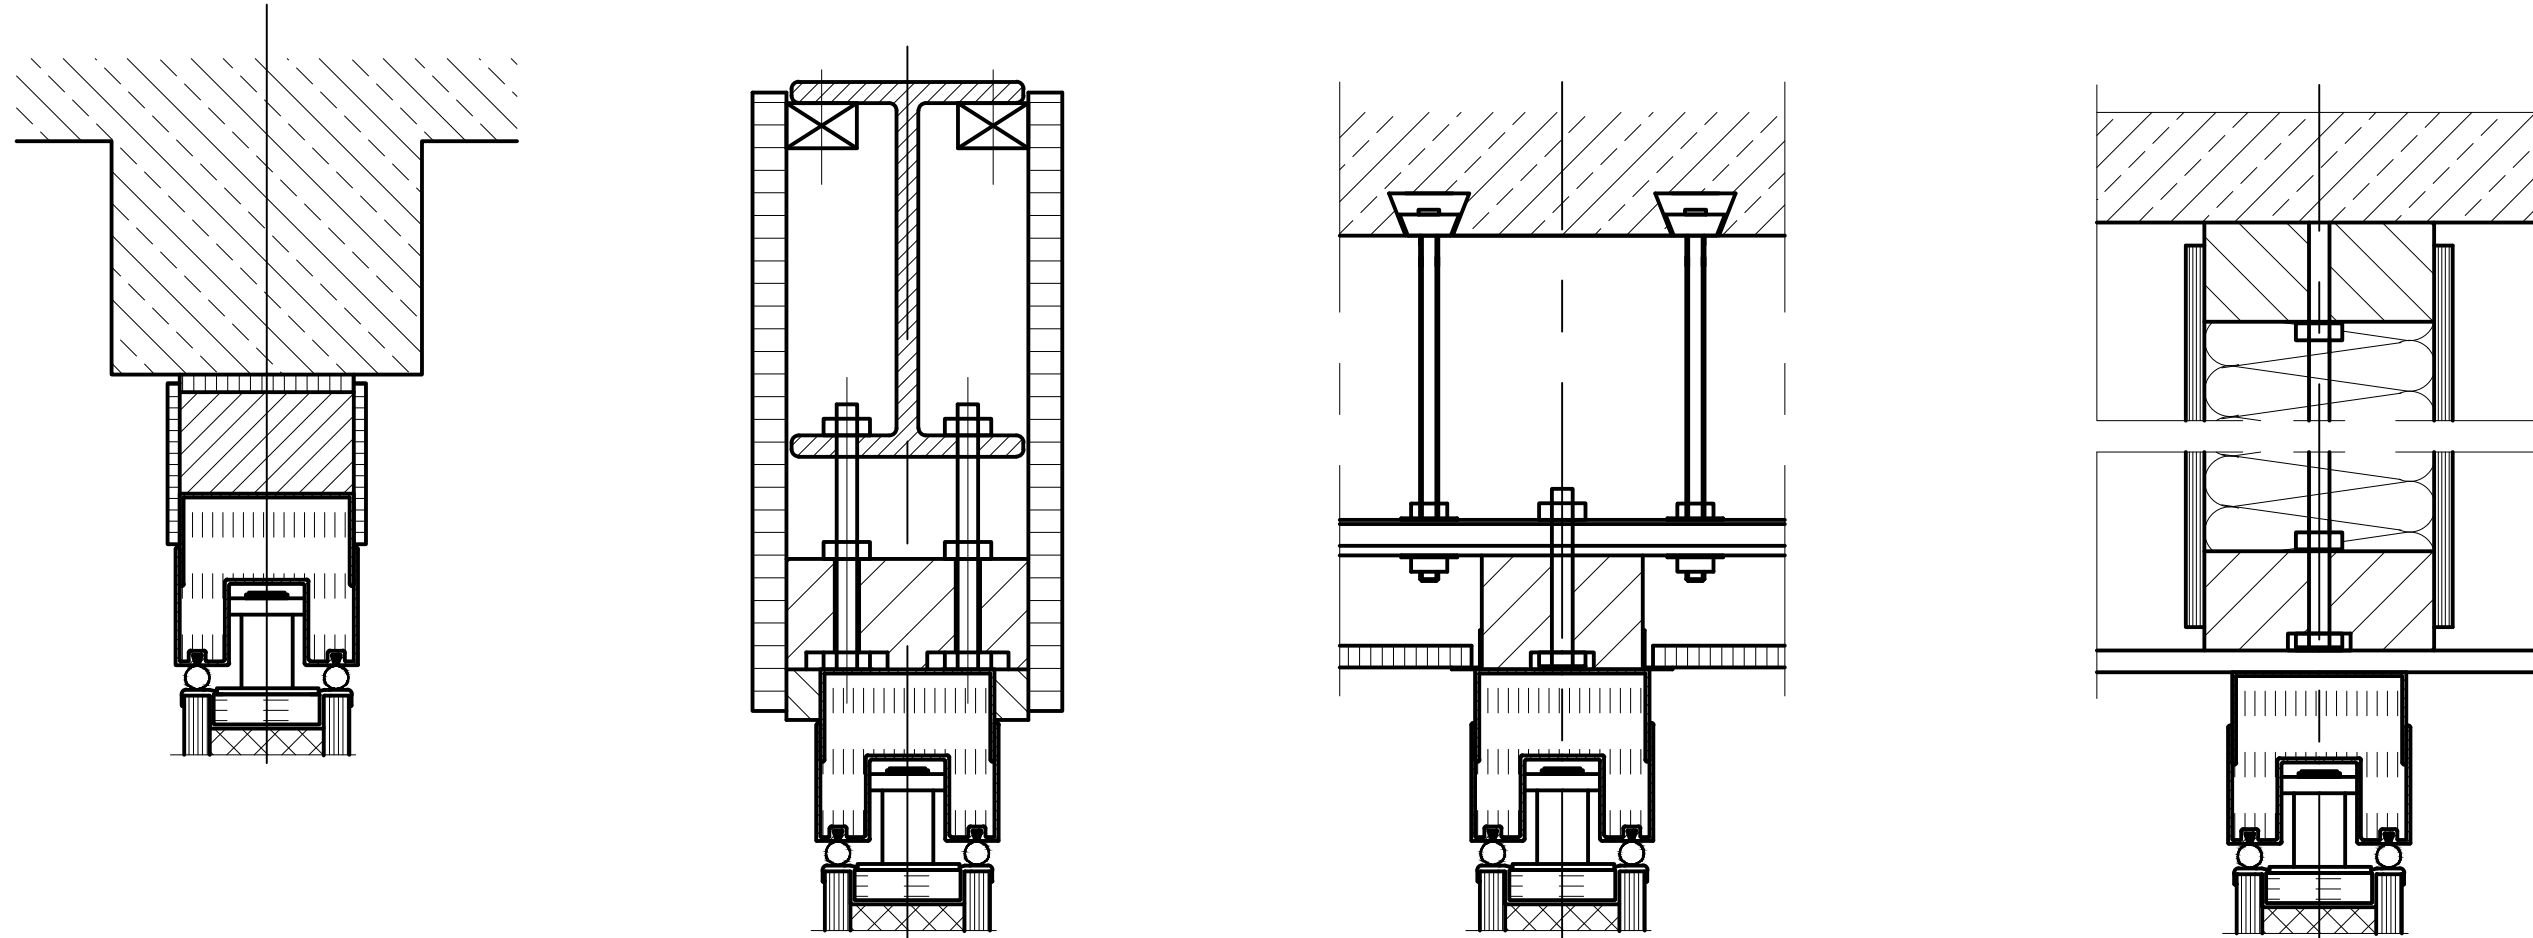

FIXING OPTIONS - TYPE 200 FLOOR SUPPORTED

VERTICAL SECTION - TOP GUIDE CHANNEL

NB : RAISED FLOOR
PEDESTALS REQUIRED
ON PARTITION ϕ

CARPET UNDERLAY
> 4mm

PVC OR CARPET
TILE +/- 4mm

VERTICAL SECTION - FLOOR BOTTOM RAIL