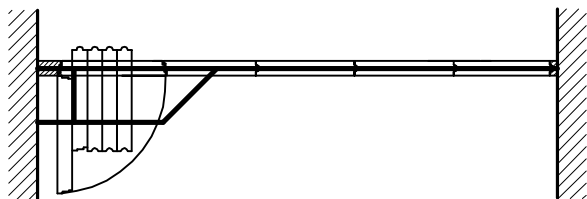

PASS DOOR OPTIONS - TYPE 80 - 100

2. SINGLE PASS DOOR PANEL (SE1)

1. FULL HEIGHT HINGED DOOR (DT)

Notes:

1. Standard dimensions of pass door panels shown
2. Other types and sizes available
3. Pass door panels can be used on any ceiling track system