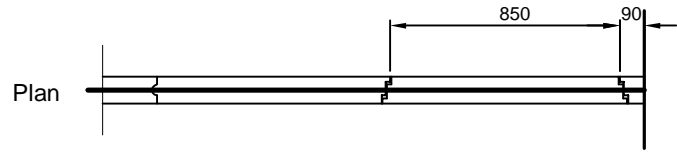

PASS DOOR OPTIONS - TYPE 80 - 100

2. SINGLE PASS DOOR PANEL (SE1)

1. FULL HEIGHT HINGED DOOR (DT)

Notes:

1. Standard dimensions of pass door panels shown
2. Other types and sizes available
3. Pass door panels can be used on any ceiling track system