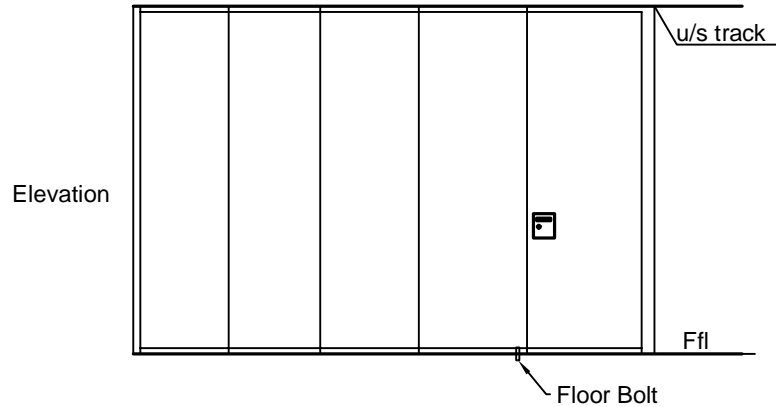

PASS DOOR OPTIONS - TYPE 80 - 100

2. SINGLE PASS DOOR PANEL (SE1)

1. FULL HEIGHT HINGED DOOR (DT)

Notes:

1. Standard dimensions of pass door panels shown
2. Other types and sizes available
3. Pass door panels can be used on any ceiling track system