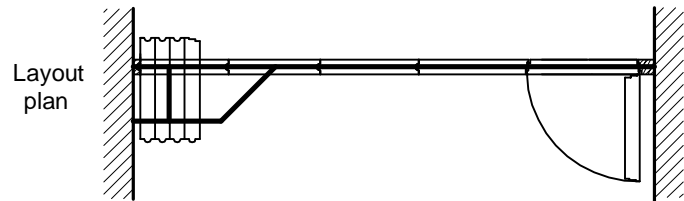

PASS DOOR OPTIONS - TYPE 80 - 100

2. SINGLE PASS DOOR PANEL (SE1)

1. FULL HEIGHT HINGED DOOR (DT)

Notes:

1. Standard dimensions of pass door panels shown
2. Other types and sizes available
3. Pass door panels can be used on any ceiling track system