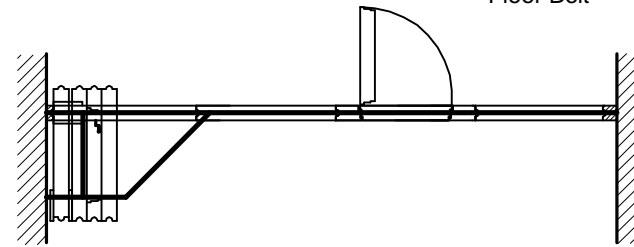

PASS DOOR OPTIONS - TYPE 80 - 100

2. SINGLE PASS DOOR PANEL (SE1)

1. FULL HEIGHT HINGED DOOR (DT)

Notes:

1. Standard dimensions of pass door panels shown
2. Other types and sizes available
3. Pass door panels can be used on any ceiling track system