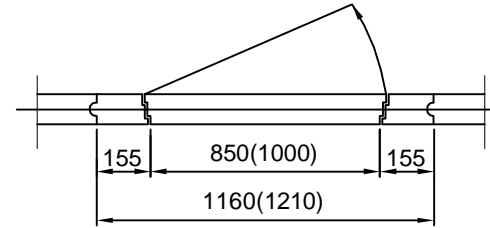

PASS DOOR OPTIONS - TYPE 80 - 100

2. SINGLE PASS DOOR PANEL (SE1)

1. FULL HEIGHT HINGED DOOR (DT)

Notes:

1. Standard dimensions of pass door panels shown
2. Other types and sizes available
3. Pass door panels can be used on any ceiling track system