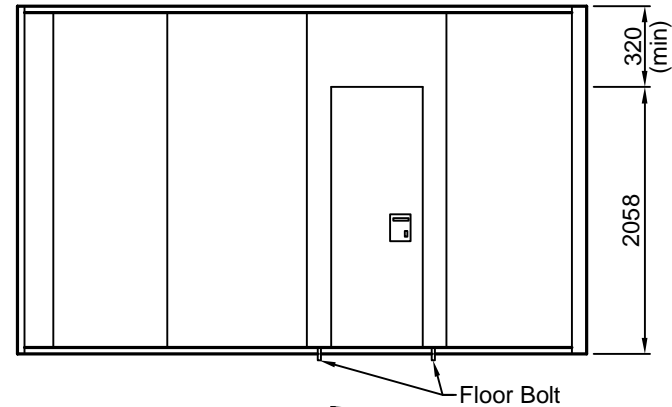

PASS DOOR OPTIONS - TYPE 80 - 100

2. SINGLE PASS DOOR PANEL (SE1)

1. FULL HEIGHT HINGED DOOR (DT)

Notes:

1. Standard dimensions of pass door panels shown
2. Other types and sizes available
3. Pass door panels can be used on any ceiling track system