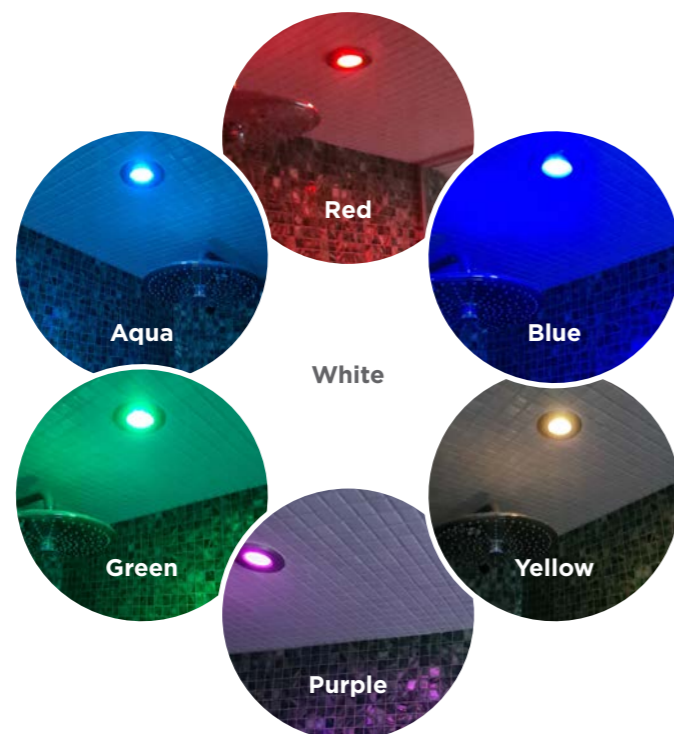

## AK Lighting System

Chromotherapy - colour lighting - is becoming popular to create different atmospheres during steam bathing, particularly in conjunction with aromatherapy. The dedicated AK light system is controlled exclusively by K2 control. Two LED downlights with brushed steel bezels can be set as standard white room lights or bathe the room in any of six colours with a setting for sequential colour change, every minute. There is a four-stage dimmer and extra button to control other functions - extra lights, external fan etc. There is an option to add up to 6 more lights for larger steam rooms. The lighting can also be controlled remotely on your Smart Phone via the Amerrec Saunalogic app.

## Colours