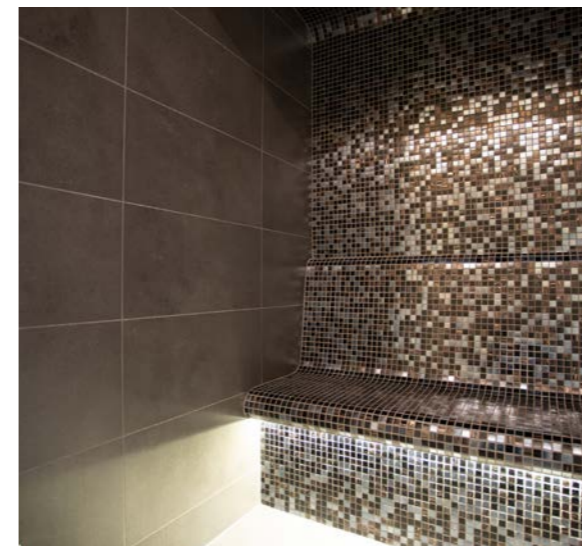

■ Sauna360 An introduction

We are Sauna360 Ltd, the UK company in the global Sauna 360 Group, and are proud to offer world renowned Amerrec steam generators from our US factory. Amerrec steam products have been manufactured in the USA since 1963 and here in the UK, we have supplied thousands of these generators for home and commercial installations over the last 25 years.

Amerrec has become the leader in creating top-quality, functional and luxurious products for both home and commercial application. As the first in the industry to feature computer-controlled element switching, wireless controls and touch screen functionality, Amerrec keeps innovation at the forefront. These professional generators have been tried and tested in both home and public environments for over 60 years and are the go-to choice for the UK market, with an industry leading 5 year warranty for domestic use*.

*subject to terms and conditions