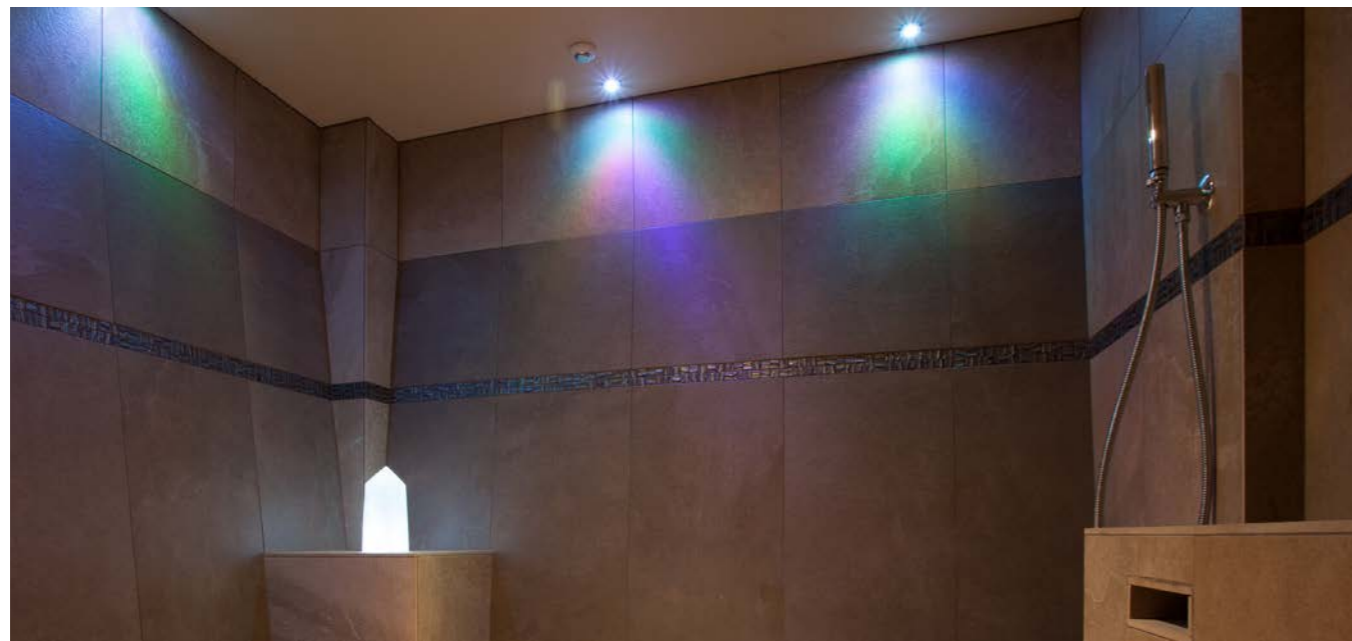

## AK Lighting System

Chromotherapy - colour lighting - is becoming popular to create different atmospheres during steam bathing, particularly in conjunction with aromatherapy. The dedicated AK light system is controlled exclusively by K2 control. Two LED downlights with brushed steel bezels can be set as standard white room lights or bathe the room in any of six colours with a setting for sequential colour change, every minute. There is a four-stage dimmer and extra button to control other functions - extra lights, external fan etc. There is an option to add up to 6 more lights for larger steam rooms. The lighting can also be controlled remotely on your Smart Phone via the Amerrec Saunalogic app.