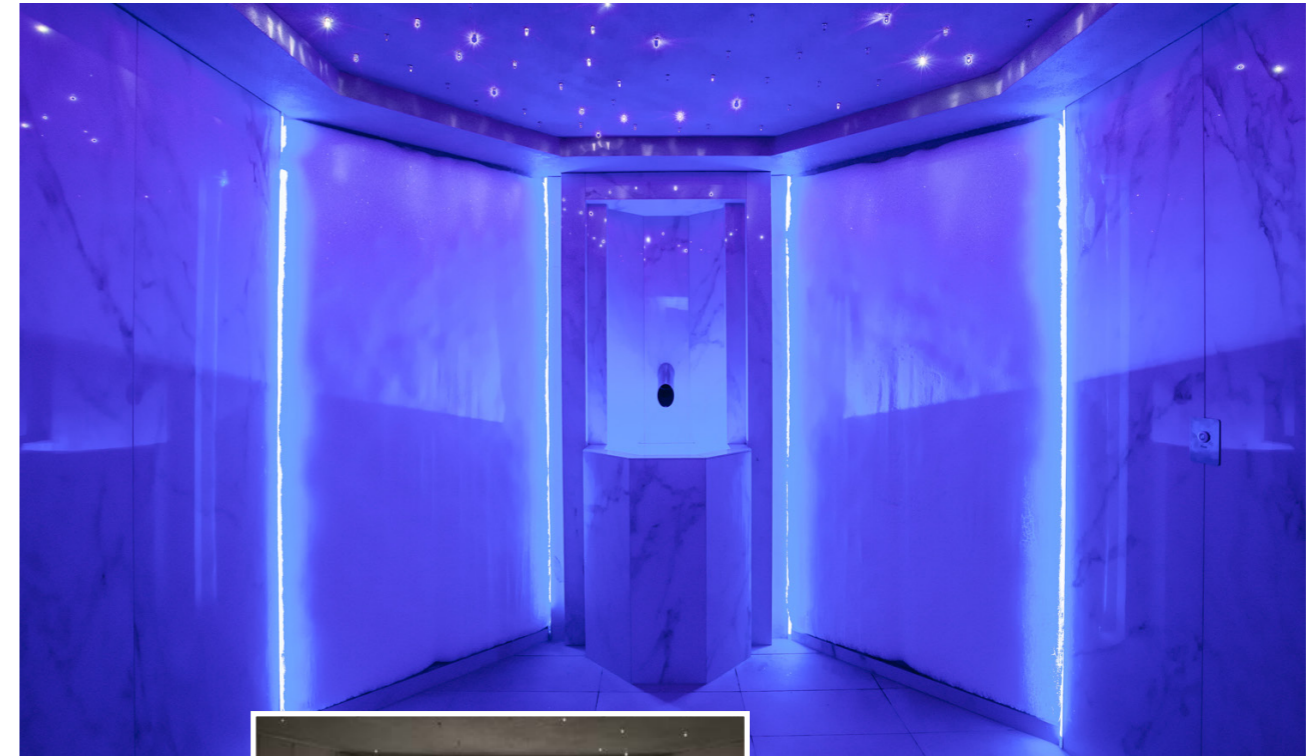

■ Commercial

Pennyhill Park Luxury Hotel & Spa

Sauna360 were commissioned to design, produce and install modern thermal rooms within the existing spaces at this world-renowned luxury spa, utilising contemporary materials. Throughout the contract, the Spa was to remain open so all the works were carried out at night!