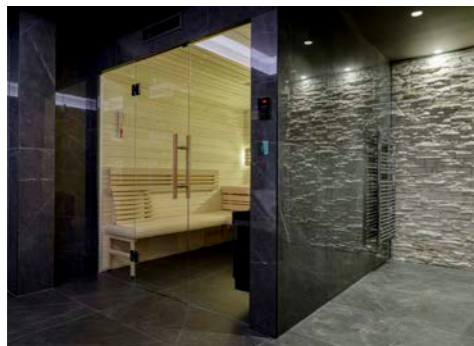

Industry Leading
5 YEAR
WARRANTY*
For Domestic Steam Products

Domestic Steam Products now come with a 5-year warranty.

*Terms and Conditions apply.

Specifications may change without notice.

■ Bespoke Design and Build Service

If you are seeking a complete installation service where your ideas are brought to reality, our Projects Department will be pleased to assist. We have built many steam rooms over the years to meet clients' specific wishes and will be happy to work with you to achieve your aims. Just forward your plans and thoughts about the style and we'll make an initial proposal for further discussion.

Also available;

Saunas - from our multi-sized Finnish Sauna range to beautiful built-in designer cabins with different decors.