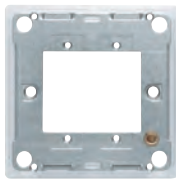

Sheer CFX®

GRID-IT Grid Fix Plates complete with Fixing Grid

89C 1GP

81C 2GP

87C 3GP

Plate Finish	1 gang Grid Fix Apertured Plate with Grid	2 gang Grid Fix Apertured Plate with Grid	3 gang Grid Fix Apertured Plate with Grid	4 gang Grid Fix Apertured Plate with Grid
Antique Brass	89C 1GP	89C 2GP	89C 3GP	89C 4GP
Black Nickel	88C 1GP	88C 2GP	88C 3GP	88C 4GP
Bright Chrome	87C 1GP	87C 2GP	87C 3GP	87C 4GP
Connaught Bronze	8HBC 1GP	8HBC 2GP	8HBC 3GP	8HBC 4GP
Copper Bronze	8CBC 1GP	8CBC 2GP	8CBC 3GP	8CBC 4GP
Etrium Bronze	8EBC 1GP	8EBC 2GP	8EBC 3GP	8EBC 4GP
Gloss White	80C 1GP	80C 2GP	80C 3GP	80C 4GP
Polished Brass	81C 1GP	81C 2GP	81C 3GP	81C 4GP
Polished Nickel	8PNC 1GP	8PNC 2GP	8PNC 3GP	8PNC 4GP
Primed White	8WPC 1GP	8WPC 2GP	8WPC 3GP	8WPC 4GP
Richmond Bronze	8RBC 1GP	8RBC 2GP	8RBC 3GP	8RBC 4GP
Satin Brass	82C 1GP	82C 2GP	82C 3GP	82C 4GP
Satin Steel	84C 1GP	84C 2GP	84C 3GP	84C 4GP
Nominal Size:	86.0mm x 86.0mm	86.0mm x 86.0mm	145.0mm x 86.0mm	145.0mm x 86.0mm
Minimum Wall Box Depth:	As Per Insert	As Per Inserts	As Per Inserts	As Per Inserts

Spare Fixing Grid

8C 1G

8C 2G

8C 3G

8C 4G

Plate Finish	1 gang Insert Grid complete with Gasket	2 gang Insert Grid complete with Gasket	3 gang Insert Grid complete with Gasket	4 gang Insert Grid complete with Gasket
No Plate Colour	8C1G	8C2G	8C3G	8C4G
Nominal Size:	86.0mm x 86.0mm	86.0mm x 86.0mm	145.0mm x 86.0mm	145.0mm x 86.0mm
Minimum Wall Box Depth:	86.0mm x 86.0mm	86.0mm x 86.0mm	145.0mm x 86.0mm	145.0mm x 86.0mm