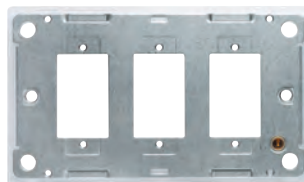

Sheer CFX®

GRID-IT Grid Fix Plates complete with Fixing Grid

89C 1GP

81C 2GP

87C 3GP

Plate Finish	1 gang Grid Fix Apertured Plate with Grid	2 gang Grid Fix Apertured Plate with Grid	3 gang Grid Fix Apertured Plate with Grid	4 gang Grid Fix Apertured Plate with Grid
Antique Brass	89C 1GP	89C 2GP	89C 3GP	89C 4GP
Black Nickel	88C 1GP	88C 2GP	88C 3GP	88C 4GP
Bright Chrome	87C 1GP	87C 2GP	87C 3GP	87C 4GP
Connaught Bronze	8HBC 1GP	8HBC 2GP	8HBC 3GP	8HBC 4GP
Copper Bronze	8CBC 1GP	8CBC 2GP	8CBC 3GP	8CBC 4GP
Etrium Bronze	8EBC 1GP	8EBC 2GP	8EBC 3GP	8EBC 4GP
Gloss White	80C 1GP	80C 2GP	80C 3GP	80C 4GP
Polished Brass	81C 1GP	81C 2GP	81C 3GP	81C 4GP
Polished Nickel	8PNC 1GP	8PNC 2GP	8PNC 3GP	8PNC 4GP
Primed White	8WPC 1GP	8WPC 2GP	8WPC 3GP	8WPC 4GP
Richmond Bronze	8RBC 1GP	8RBC 2GP	8RBC 3GP	8RBC 4GP
Satin Brass	82C 1GP	82C 2GP	82C 3GP	82C 4GP
Satin Steel	84C 1GP	84C 2GP	84C 3GP	84C 4GP
Nominal Size:	86.0mm x 86.0mm	86.0mm x 86.0mm	145.0mm x 86.0mm	145.0mm x 86.0mm
Minimum Wall Box Depth:	As Per Insert	As Per Inserts	As Per Inserts	As Per Inserts

Spare Fixing Grid

8C 1G

8C 2G

8C 3G

8C 4G

Plate Finish	1 gang Insert Grid complete with Gasket	2 gang Insert Grid complete with Gasket	3 gang Insert Grid complete with Gasket	4 gang Insert Grid complete with Gasket
No Plate Colour	8C1G	8C2G	8C3G	8C4G
Nominal Size:	86.0mm x 86.0mm	86.0mm x 86.0mm	145.0mm x 86.0mm	145.0mm x 86.0mm
Minimum Wall Box Depth:	86.0mm x 86.0mm	86.0mm x 86.0mm	145.0mm x 86.0mm	145.0mm x 86.0mm