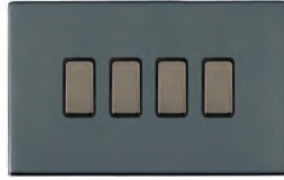

NOTE: Please refer to the Dimmer Technical Section for the max wattage

Insert Surround Colour Key: (-B) Black, (-W) White

Sheer CFX®

Multi-Way Touch Slave Controllers

82C 1XTS SB-W

87C 2XTS BC-W

88C 4XTS BK-B

Plate Finish	Insert Finish/ Surround Colour				
		1 gang Multi-Way Touch Slave Controller	2 gang Multi-Way Touch Slave Controller	3 gang Multi-Way Touch Slave Controller	4 gang Multi-Way Touch Slave Controller
Antique Brass	Antique Brass/Black	89C 1XTS AB-B	89C 2XTS AB-B	89C 3XTS AB-B	89C 4XTS AB-B
Black Nickel	Black Nickel/Black	88C 1XTS BK-B	88C 2XTS BK-B	88C 3XTS BK-B	88C 4XTS BK-B
Bright Chrome	Bright Chrome/Black	87C 1XTS BC-B	87C 2XTS BC-B	87C 3XTS BC-B	87C 4XTS BC-B
Bright Chrome	Bright Chrome/White	87C 1XTS BC-W	87C 2XTS BC-W	87C 3XTS BC-W	87C 4XTS BC-W
Connaught Bronze	Antique Brass/Black	8HBC 1XTS AB-B	8HBC 2XTS AB-B	8HBC 3XTS AB-B	8HBC 4XTS AB-B
Copper Bronze	Black Nickel/Black	8CBC 1XTS BK-B	8CBC 2XTS BK-B	8CBC 3XTS BK-B	8CBC 4XTS BK-B
Etrium Bronze	Black Nickel/Black	8EBC 1XTS BK-B	8EBC 2XTS BK-B	8EBC 3XTS BK-B	8EBC 4XTS BK-B
Gloss White	-	-	-	-	-
Polished Brass	Polished Brass/Black	81C 1XTS PB-B	81C 2XTS PB-B	81C 3XTS PB-B	81C 4XTS PB-B
Polished Brass	Polished Brass/White	81C 1XTS PB-W	81C 2XTS PB-W	81C 3XTS PB-W	81C 4XTS PB-W
Polished Nickel	-	-	-	-	-
Primed White	-	-	-	-	-
Richmond Bronze	Black Nickel/Black	8RBC 1XTS BK-B	8RBC 2XTS BK-B	8RBC 3XTS BK-B	8RBC 4XTS BK-B
Satin Brass	Satin Brass/Black	82C 1XTS SB-B	82C 2XTS SB-B	82C 3XTS SB-B	82C 4XTS SB-B
Satin Brass	Satin Brass/White	82C 1XTS SB-W	82C 2XTS SB-W	82C 3XTS SB-W	82C 4XTS SB-W
Satin Steel	Satin Steel/Black	84C 1XTS SS-B	84C 2XTS SS-B	84C 3XTS SS-B	84C 4XTS SS-B
Satin Steel	Satin Steel/White	84C 1XTS SS-W	84C 2XTS SS-W	84C 3XTS SS-W	84C 4XTS SS-W
Nominal Size:		86.0mm x 86.0mm	86.0mm x 86.0mm	145.0mm x 86.0mm	145.0mm x 86.0mm
Minimum Wall Box Depth:		35mm	35mm	35mm	35mm