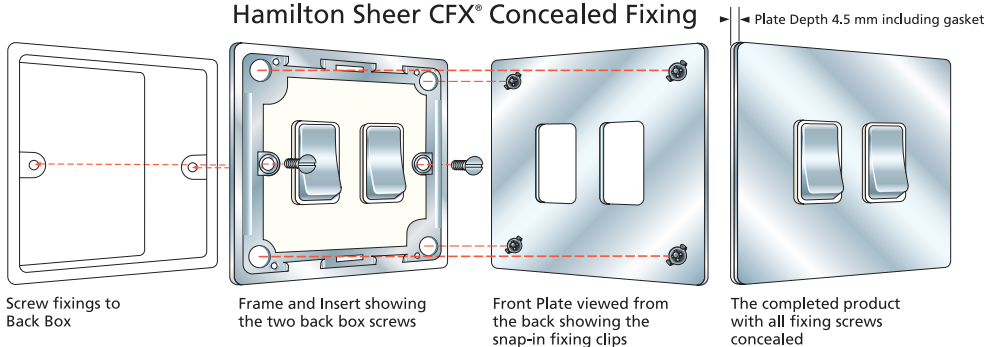

Hamilton Sheer CFX® Concealed Fixing