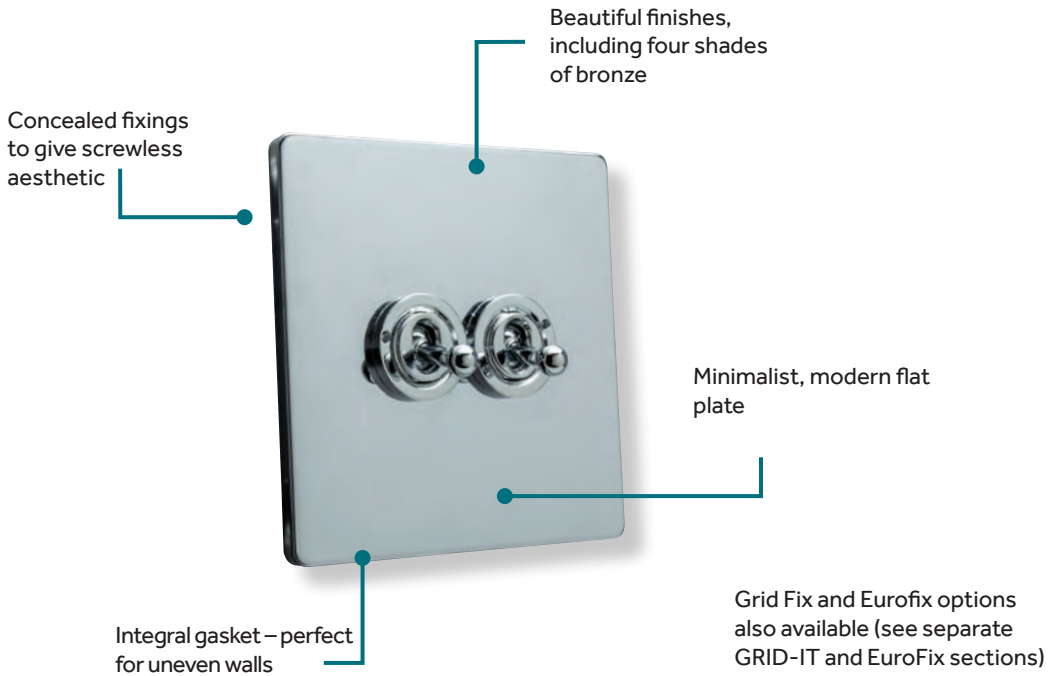

Sheer CFX[®]

Concealed Fixing Accessories
on Stylish Flat Plates

View range online

Sheer CFX® are simple and elegant, flat-plate switches and sockets. The range features Hamilton's patented CFX® 4 point face plate clipping system allowing concealed fixing for a clean and contemporary finish that looks stylish in any environment. Sheer CFX® also benefits from an integral gasket that forms part of the mounting frame, this is ideal for use on walls that are not perfectly flat.