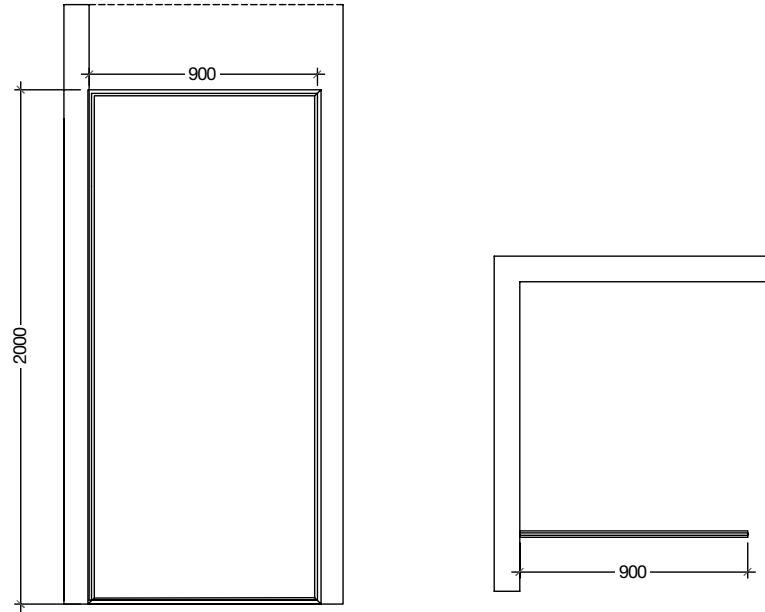

Size		Finish	Glass	Version	Product Code	Price (£)		Adjustment	Door Opening
Width	Height					RRP (Inc. VAT)	Rate (without VAT)		
1200 x 800	1950	BLM	Clear	Right	JSE-BLM-FUSP1280RX	1121	934	1190 - 1200 / 790 - 800	500
1200 x 900	1950	BLM	Clear		JSE-BLM-FUSP1290RX	1142	952	1190 - 1200 / 890 - 900	500
1200 x 800	1950	BLM	Clear	Left	JSE-BLM-FUSP1280LX	1121	934	1190 - 1200 / 790 - 800	500
1200 x 900	1950	BLM	Clear		JSE-BLM-FUSP1290LX	1142	952	1190 - 1200 / 890 - 900	500

Size		Finish	Glass	Product Code	Price (£)		Adjustment	Door Opening
Width	Height				RRP (Inc. VAT)	Rate (without VAT)		
900 x 900	1950	Chrome	Clear	JSE-CHR-DEL9090X	823	686		560

* All Dimensions are in mm

10mm Glass

Easy Clean Glass

Reversible

- Finish: Gold - GLD
- Walk-in Panel Framed in Standard Dimension

Size		Finish	Glass	Product Code	Price (£)	
Width	Height				RRP (Inc. VAT)	Rate (without VAT)
700	2000	Gold	Clear	JSE-GLD-ALP110F700H20X	569	474
800	2000	Gold	Clear	JSE-GLD-ALP110F800H20X	608	507
900	2000	Gold	Clear	JSE-GLD-ALP110F900H20X	646	538
1000	2000	Gold	Clear	JSE-GLD-ALP110F1000H20X	704	587
1200	2000	Gold	Clear	JSE-GLD-ALP110F1200H20X	808	673

10mm Glass

Easy Clean Glass

Reversible

Tub Mounted

Chrome / Clear

Black / Clear

Tub Mounted Free Standing Bath Screen

Tub mounted bath screen free standing & wall profile in standard dimension - 8mm glass.