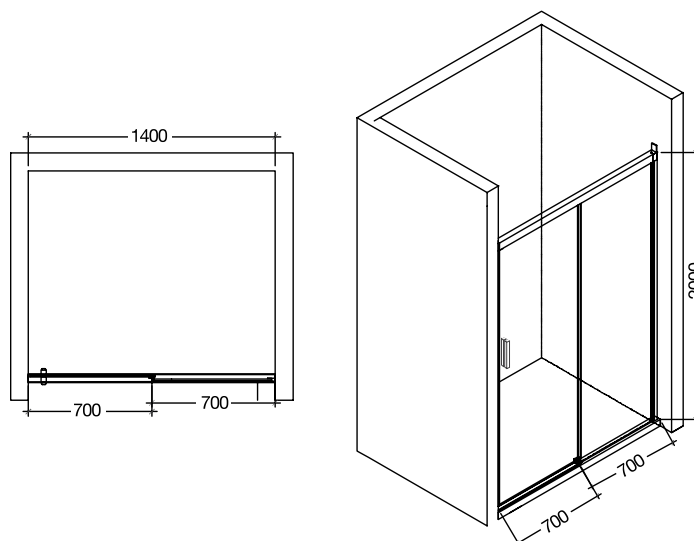

Size		Finish	Glass	Product Code	Price (£)		Adjustment	Door Opening
Width	Height				RRP (Inc. VAT)	Rate (without VAT)		
1000	2000	Black	Clear	JSE-BLM-OPTSDR1000SX	858	715	960-1010	450
1100	2000	Black	Clear	JSE-BLM-OPTSDR1100SX	875	729	1060-1110	495
1200	2000	Black	Clear	JSE-BLM-OPTSDR1200SX	900	750	1160-1210	540
1400	2000	Black	Clear	JSE-BLM-OPTSDR1400SX	941	784	1360-1410	630
1700	2000	Black	Clear	JSE-BLM-OPTSDR1700SX	997	831	1660-1710	715

* All Dimensions are in mm

8mm Glass

Easy Clean Glass

Silent Cushioned Closing

Reversible

Black / Black

- Finish: Black / Black
- Glass: 8mm
- Shower Tray Compatible
- Installation with Shower Tray or Artificial Ledge

Size		Finish	Glass	Product Code	Price (£)		Adjustment	Door Opening
Width	Height				RRP (Inc. VAT)	Rate (without VAT)		
1000	2000	Black	Black	JSE-BLM-OPTSDR1000BGSX	883	736	960-1010	450
1100	2000	Black	Black	JSE-BLM-OPTSDR1100BGSX	911	759	1060-1110	495
1200	2000	Black	Black	JSE-BLM-OPTSDR1200BGSX	930	775	1160-1210	540
1400	2000	Black	Black	JSE-BLM-OPTSDR1400BGSX	976	813	1360-1410	630
1700	2000	Black	Black	JSE-BLM-OPTSDR1700BGSX	1040	867	1660-1710	715