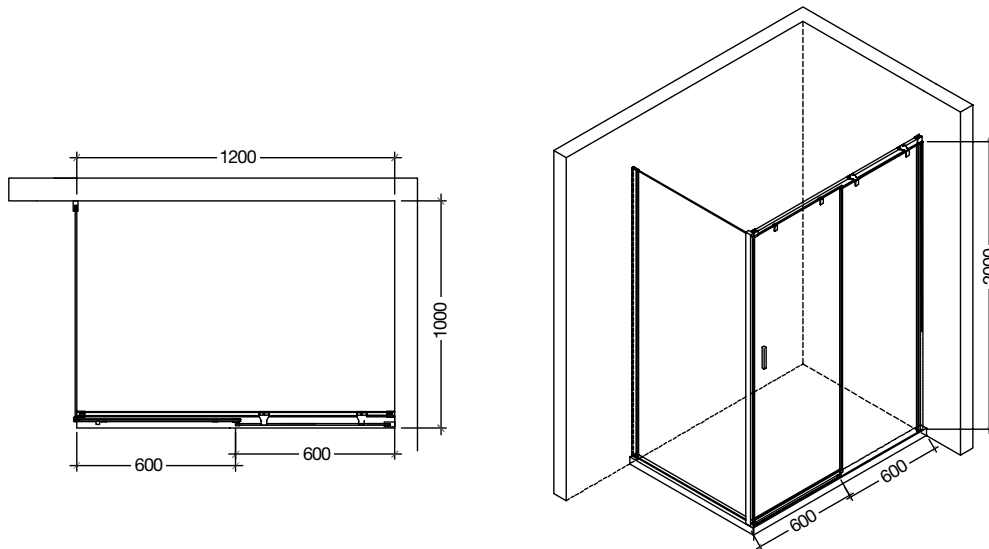

- Finish: Black / Black
- Glass: 8mm
- Shower Tray Compatible
- Installation with Shower Tray or Artificial Ledge

Size		Finish	Glass	Version	Product Code	Price (£)		Adjustment	Door Opening
Width	Height					RRP (Inc. VAT)	Rate (without VAT)		
1200 x 800	1950	BLM	Black	Right	JSE-BLM-FUSP1280RBGX	1171	976	1190 - 1200 / 790 - 800	500
1200 x 900	1950	BLM	Black		JSE-BLM-FUSP1290RBGX	1196	997	1190 - 1200 / 890 - 900	500
1200 x 800	1950	BLM	Black	Left	JSE-BLM-FUSP1280LBGX	1171	976	1190 - 1200 / 790 - 800	500
1200 x 900	1950	BLM	Black		JSE-BLM-FUSP1290LBGX	1196	997	1190 - 1200 / 890 - 900	500

Fusion Plus

“L” shaped shower enclosure with sliding door and entry from the front

- Finish: Gold / Clear
- Glass: 8mm
- Shower Tray Compatible
- Installation with Shower Tray or Artificial Ledge

Size		Finish	Glass	Version	Product Code	Price (£)		Adjustment	Door Opening
Width	Height					RRP (Inc. VAT)	Rate (without VAT)		
1200 x 800	1950	GLD	Clear	Right	JSE-GLD-FUSP1280RX	1361	1134	1190 - 1200 / 790 - 800	500
1200 x 900	1950	GLD	Clear		JSE-GLD-FUSP1290RX	1386	1155	1190 - 1200 / 890 - 900	500
1200 x 800	1950	GLD	Clear	Left	JSE-GLD-FUSP1280LX	1361	1134	1190 - 1200 / 790 - 800	500
1200 x 900	1950	GLD	Clear		JSE-GLD-FUSP1290LX	1386	1155	1190 - 1200 / 890 - 900	500