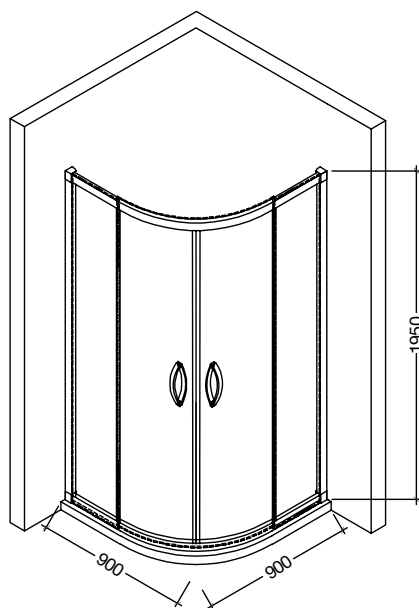

Fusion Plus

“L” shaped shower enclosure with sliding door and entry from the front

- Finish: Gold / Clear
- Glass: 8mm
- Shower Tray Compatible
- Installation with Shower Tray or Artificial Ledge

Size		Finish	Glass	Version	Product Code	Price (£)		Adjustment	Door Opening
Width	Height					RRP (Inc. VAT)	Rate (without VAT)		
1200 x 800	1950	GLD	Clear	Right	JSE-GLD-FUSP1280RX	1361	1134	1190 - 1200 / 790 - 800	500
1200 x 900	1950	GLD	Clear		JSE-GLD-FUSP1290RX	1386	1155	1190 - 1200 / 890 - 900	500
1200 x 800	1950	GLD	Clear	Left	JSE-GLD-FUSP1280LX	1361	1134	1190 - 1200 / 790 - 800	500
1200 x 900	1950	GLD	Clear		JSE-GLD-FUSP1290LX	1386	1155	1190 - 1200 / 890 - 900	500

Chrome / Clear

Delta : Double Door Quadrant

Corner entry half round shower enclosure with curved

- Finish: Chrome / Clear
- Glass: 6mm
- Shower Tray Compatible
- Installation with Shower Tray or Artificial Ledge

Size		Finish	Glass	Product Code	Price (£)		Adjustment	Door Opening
Width	Height				RRP (Inc. VAT)	Rate (without VAT)		
900 x 900	1950	Chrome	Clear	JSE-CHR-DEL9090X	823	686		560

* All Dimensions are in mm