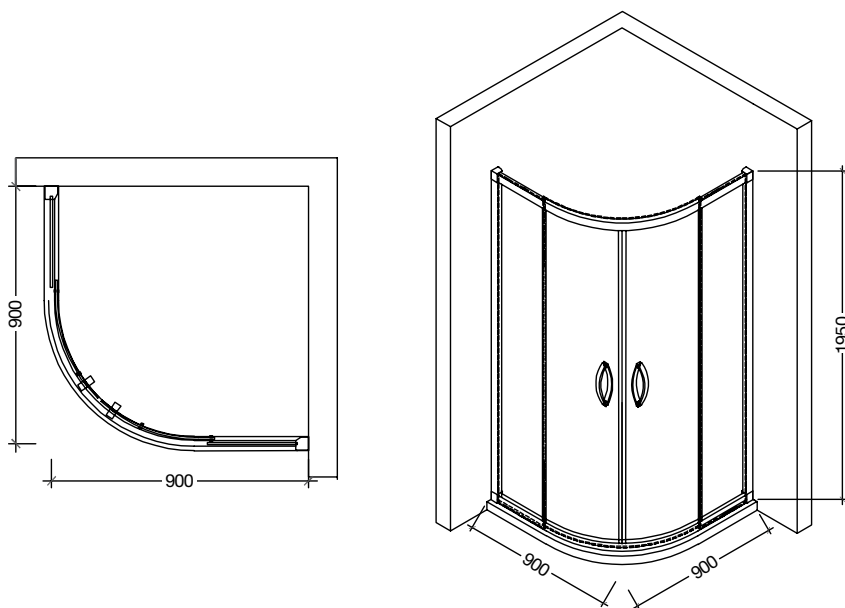

Size		Finish	Glass	Product Code	Price (£)		Adjustment	Door Opening
Width	Height				RRP (Inc. VAT)	Rate (without VAT)		
900 x 900	1950	Chrome	Clear	JSE-CHR-DEL9090X	823	686		560

* All Dimensions are in mm

6mm Glass

Easy Clean Glass

Silent Cushioned Closing

Black / Clear

Delta : Double Door Quadrant

Corner entry half round shower enclosure with curved

- Finish: Black / Clear
- Glass: 6mm
- Shower Tray Compatible
- Installation with Shower Tray or Artificial Ledge

Size		Finish	Glass	Product Code	Price (£)		Adjustment	Door Opening
Width	Height				RRP (Inc. VAT)	Rate (without VAT)		
900 x 900	1950	Black	Clear	JSE-BLM-DEL9090X	851	709		560

* All Dimensions are in mm