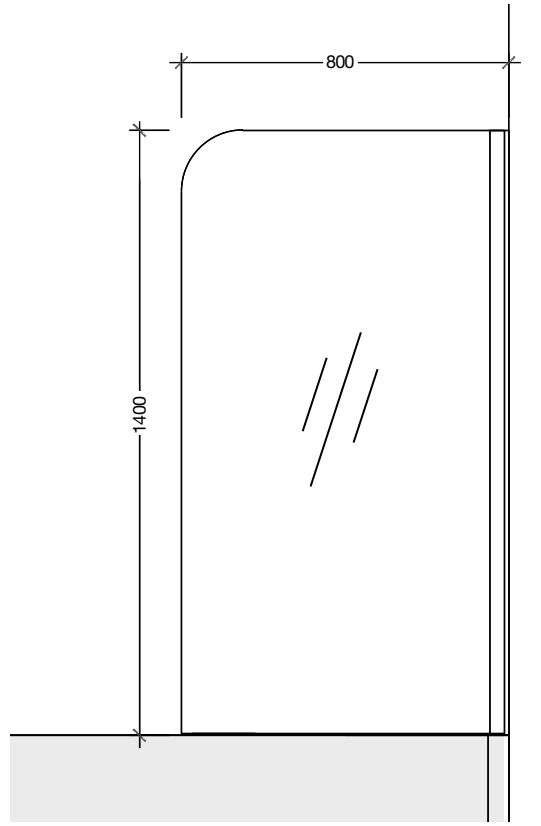

“L” shaped shower enclosure with sliding door and entry from the front

- Finish: Chrome / Clear
- Glass: 8mm
- Shower Tray Compatible
- Installation with Shower Tray or Artificial Ledge

Size		Finish	Glass	Version	Product Code	Price (£)		Adjustment	Door Opening
Width	Height					RRP (Inc. VAT)	Rate (without VAT)		
1200 x 800	1950	Chrome	Clear	Right	JSE-CHR-FUSP1280RX	949	791	1190 - 1200 / 790 - 800	500
1200 x 900	1950	Chrome	Clear		JSE-CHR-FUSP1290RX	972	810	1190 - 1200 / 890 - 900	500
1200 x 800	1950	Chrome	Clear	Left	JSE-CHR-FUSP1280LX	949	791	1190 - 1200 / 790 - 800	500
1200 x 900	1950	Chrome	Clear		JSE-CHR-FUSP1290LX	972	810	1190 - 1200 / 890 - 900	500

Size		Finish	Glass	Version	Product Code	Price (£)		Adjustment	Door Opening
Width	Height					RRP (Inc. VAT)	Rate (without VAT)		
1200 x 800	1950	BLM	Clear	Right	JSE-BLM-FUSP1280RX	1121	934	1190 - 1200 / 790 - 800	500
1200 x 900	1950	BLM	Clear		JSE-BLM-FUSP1290RX	1142	952	1190 - 1200 / 890 - 900	500
1200 x 800	1950	BLM	Clear	Left	JSE-BLM-FUSP1280LX	1121	934	1190 - 1200 / 790 - 800	500
1200 x 900	1950	BLM	Clear		JSE-BLM-FUSP1290LX	1142	952	1190 - 1200 / 890 - 900	500

10mm Glass

Easy Clean Glass

Reversible

Tub Mounted

Chrome / Clear

Black / Clear

Tub Mounted Free Standing Bath Screen

Tub mounted bath screen free standing & wall profile in standard dimension - 8mm glass.

Size		Finish	Glass	Product Code	Price (£)	
Width	Height				RRP (Inc. VAT)	Rate (without VAT)
800	1400	Chrome	Clear	JSE-CHR-810TWPF800X	337	281
800	1400	Black	Clear	JSE-BLM-810TWPF800X	344	287

8mm Glass