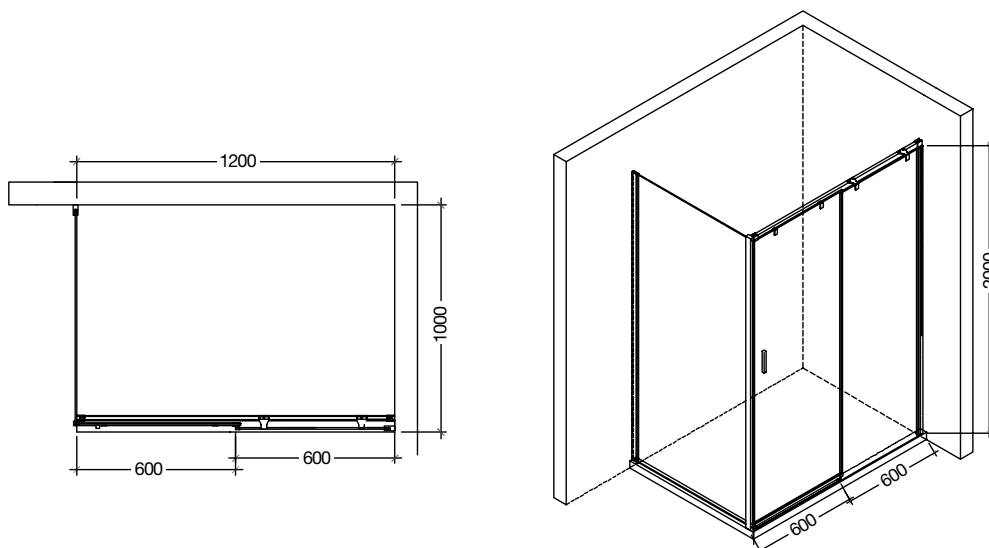

“L” shaped shower enclosure with sliding door and entry from the front

- Finish: Chrome / Clear
- Glass: 8mm
- Shower Tray Compatible
- Installation with Shower Tray or Artificial Ledge

Size		Finish	Glass	Version	Product Code	Price (£)		Adjustment	Door Opening
Width	Height					RRP (Inc. VAT)	Rate (without VAT)		
1200 x 800	1950	Chrome	Clear	Right	JSE-CHR-FUSP1280RX	949	791	1190 - 1200 / 790 - 800	500
1200 x 900	1950	Chrome	Clear		JSE-CHR-FUSP1290RX	972	810	1190 - 1200 / 890 - 900	500
1200 x 800	1950	Chrome	Clear	Left	JSE-CHR-FUSP1280LX	949	791	1190 - 1200 / 790 - 800	500
1200 x 900	1950	Chrome	Clear		JSE-CHR-FUSP1290LX	972	810	1190 - 1200 / 890 - 900	500

* All Dimensions are in mm

8mm Glass

Easy Clean Glass

Silent Cushioned Closing

Door Opening slide Left side

Left Version

Door Opening slide Right side

Right Version

Size		Finish	Glass	Version	Product Code	Price (£)		Adjustment	Door Opening
Width	Height					RRP (Inc. VAT)	Rate (without VAT)		
1200 x 800	1950	BLM	Clear	Right	JSE-BLM-FUSP1280RX	1121	934	1190 - 1200 / 790 - 800	500
1200 x 900	1950	BLM	Clear		JSE-BLM-FUSP1290RX	1142	952	1190 - 1200 / 890 - 900	500
1200 x 800	1950	BLM	Clear	Left	JSE-BLM-FUSP1280LX	1121	934	1190 - 1200 / 790 - 800	500
1200 x 900	1950	BLM	Clear		JSE-BLM-FUSP1290LX	1142	952	1190 - 1200 / 890 - 900	500