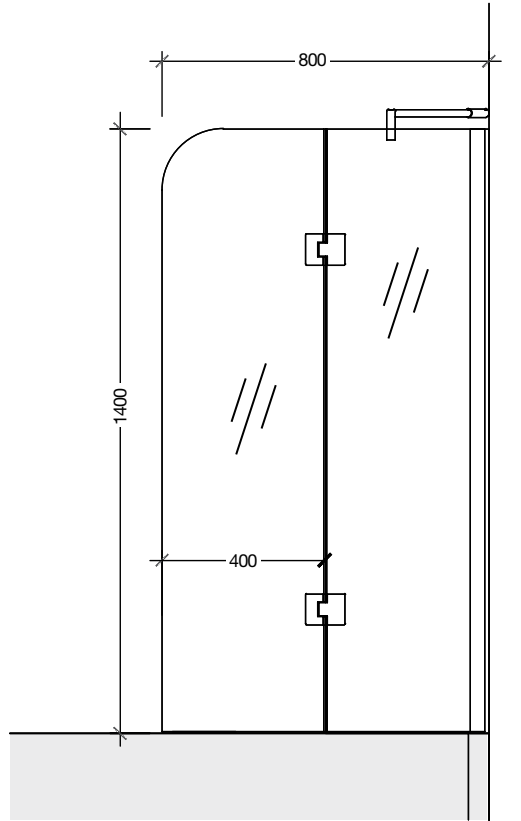

Size		Finish	Glass	Version	Product Code	Price (£)		Adjustment	Door Opening
Width	Height					RRP (Inc. VAT)	Rate (without VAT)		
1200 x 800	1950	BLM	Clear	Right	JSE-BLM-FUSP1280RX	1121	934	1190 - 1200 / 790 - 800	500
1200 x 900	1950	BLM	Clear		JSE-BLM-FUSP1290RX	1142	952	1190 - 1200 / 890 - 900	500
1200 x 800	1950	BLM	Clear	Left	JSE-BLM-FUSP1280LX	1121	934	1190 - 1200 / 790 - 800	500
1200 x 900	1950	BLM	Clear		JSE-BLM-FUSP1290LX	1142	952	1190 - 1200 / 890 - 900	500

Size		Finish	Glass	Product Code	Price (£)		Adjustment	Door Opening
Width	Height				RRP (Inc. VAT)	Rate (without VAT)		
900 x 900	1950	Chrome	Clear	JSE-CHR-DEL9090X	823	686		560

* All Dimensions are in mm

Easy Clean Glass

Reversible

Wall Profile

Chrome / Clear

Black / Clear

Tub Mounted Bath Screen with Swing Door

Tub mounted bath screen with swinging door fixed with stabilizer rod & wall profile in standard dimension - 8mm glass

Size		Finish	Glass	Product Code	Price (£)	
Width	Height				RRP (Inc. VAT)	Rate (without VAT)
800	1400	Chrome	Clear	JSE-CHR-810TWPSD800X	503	419
800	1400	Black	Clear	JSE-BLM-810TWPSD800X	511	426

8mm Glass