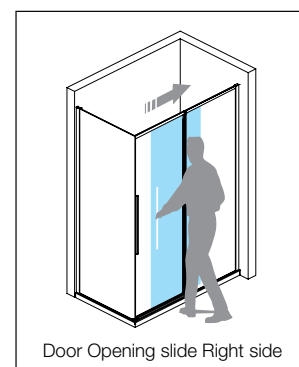

Right Version