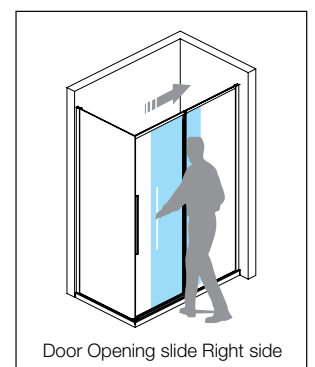

Fusion Plus

“L” shaped shower enclosure with sliding door and entry from the front

- Finish: Gold / Clear
- Glass: 8mm
- Shower Tray Compatible
- Installation with Shower Tray or Artificial Ledge

Size		Finish	Glass	Version	Product Code	Price (£)		Adjustment	Door Opening
Width	Height					RRP (Inc. VAT)	Rate (without VAT)		
1200 x 800	1950	GLD	Clear	Right	JSE-GLD-FUSP1280RX	1361	1134	1190 - 1200 / 790 - 800	500
1200 x 900	1950	GLD	Clear		JSE-GLD-FUSP1290RX	1386	1155	1190 - 1200 / 890 - 900	500
1200 x 800	1950	GLD	Clear	Left	JSE-GLD-FUSP1280LX	1361	1134	1190 - 1200 / 790 - 800	500
1200 x 900	1950	GLD	Clear		JSE-GLD-FUSP1290LX	1386	1155	1190 - 1200 / 890 - 900	500

8mm Glass

Easy Clean Glass

Silent Cushioned Closing

Door Opening slide Left side

Left Version

Door Opening slide Right side

Right Version

Framed range

Chrome / Clear

Delta : Double Door Quadrant

Corner entry half round shower enclosure with curved

- Finish: Chrome / Clear
- Glass: 6mm
- Shower Tray Compatible
- Installation with Shower Tray or Artificial Ledge