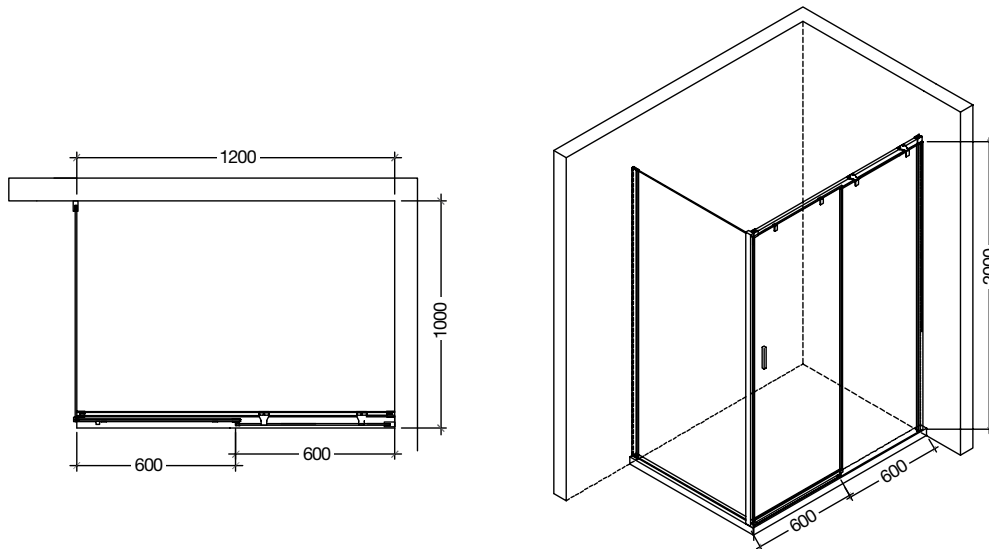

“L” shaped shower enclosure with sliding door and entry from the front

- Finish: Chrome / Clear
- Glass: 8mm
- Shower Tray Compatible
- Installation with Shower Tray or Artificial Ledge

Size		Finish	Glass	Version	Product Code	Price (£)		Adjustment	Door Opening
Width	Height					RRP (Inc. VAT)	Rate (without VAT)		
1200 x 800	1950	Chrome	Clear	Right	JSE-CHR-FUSP1280RX	949	791	1190 - 1200 / 790 - 800	500
1200 x 900	1950	Chrome	Clear		JSE-CHR-FUSP1290RX	972	810	1190 - 1200 / 890 - 900	500
1200 x 800	1950	Chrome	Clear	Left	JSE-CHR-FUSP1280LX	949	791	1190 - 1200 / 790 - 800	500
1200 x 900	1950	Chrome	Clear		JSE-CHR-FUSP1290LX	972	810	1190 - 1200 / 890 - 900	500