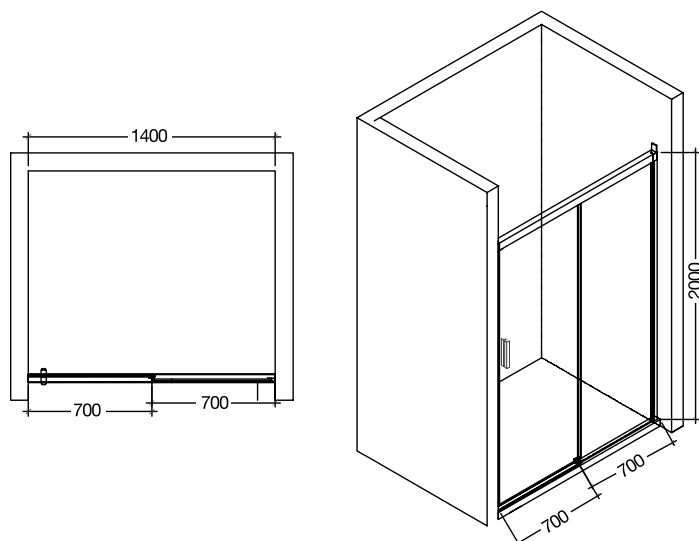

Size		Finish	Glass	Product Code	Price (£)		Adjustment	Door Opening
Width	Height				RRP (Inc. VAT)	Rate (without VAT)		
1000	2000	Black	Black	JSE-BLM-OPTSDR1000BGSX	883	736	960-1010	450
1100	2000	Black	Black	JSE-BLM-OPTSDR1100BGSX	911	759	1060-1110	495
1200	2000	Black	Black	JSE-BLM-OPTSDR1200BGSX	930	775	1160-1210	540
1400	2000	Black	Black	JSE-BLM-OPTSDR1400BGSX	976	813	1360-1410	630
1700	2000	Black	Black	JSE-BLM-OPTSDR1700BGSX	1040	867	1660-1710	715

* All Dimensions are in mm

8mm Glass

Easy Clean Glass

Silent Cushioned Closing

Reversible

Gold / Clear

- Finish: Gold / Clear
- Glass: 8mm
- Shower Tray Compatible
- Installation with Shower Tray or Artificial Ledge

Size		Finish	Glass	Product Code	Price (£)		Adjustment	Door Opening
Width	Height				RRP (Inc. VAT)	Rate (without VAT)		
1000	2000	Gold	Clear	JSE-GLD-OPTSDR1000SX	1096	913	960-1010	450
1100	2000	Gold	Clear	JSE-GLD-OPTSDR1100SX	1126	938	1060-1110	495
1200	2000	Gold	Clear	JSE-GLD-OPTSDR1200SX	1145	954	1160-1210	540
1400	2000	Gold	Clear	JSE-GLD-OPTSDR1400SX	1189	991	1360-1410	630
1700	2000	Gold	Clear	JSE-GLD-OPTSDR1700SX	1254	1045	1660-1710	715