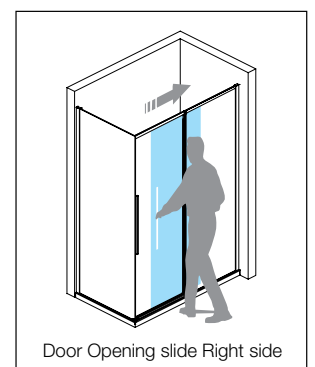

- Finish: Black / Black
- Glass: 8mm
- Shower Tray Compatible
- Installation with Shower Tray or Artificial Ledge

Size		Finish	Glass	Version	Product Code	Price (£)		Adjustment	Door Opening
Width	Height					RRP (Inc. VAT)	Rate (without VAT)		
1200 x 800	1950	BLM	Black	Right	JSE-BLM-FUSP1280RBGX	1171	976	1190 - 1200 / 790 - 800	500
1200 x 900	1950	BLM	Black		JSE-BLM-FUSP1290RBGX	1196	997	1190 - 1200 / 890 - 900	500
1200 x 800	1950	BLM	Black	Left	JSE-BLM-FUSP1280LBGX	1171	976	1190 - 1200 / 790 - 800	500
1200 x 900	1950	BLM	Black		JSE-BLM-FUSP1290LBGX	1196	997	1190 - 1200 / 890 - 900	500

8mm Glass

Easy Clean Glass

Silent Cushioned Closing

Door Opening slide Left side

Left Version

Door Opening slide Right side

Right Version

Gold / Clear

Fusion Plus

“L” shaped shower enclosure with sliding door and entry from the front

- Finish: Gold / Clear
- Glass: 8mm
- Shower Tray Compatible
- Installation with Shower Tray or Artificial Ledge

Size		Finish	Glass	Version	Product Code	Price (£)		Adjustment	Door Opening
Width	Height					RRP (Inc. VAT)	Rate (without VAT)		
1200 x 800	1950	GLD	Clear	Right	JSE-GLD-FUSP1280RX	1361	1134	1190 - 1200 / 790 - 800	500
1200 x 900	1950	GLD	Clear		JSE-GLD-FUSP1290RX	1386	1155	1190 - 1200 / 890 - 900	500
1200 x 800	1950	GLD	Clear	Left	JSE-GLD-FUSP1280LX	1361	1134	1190 - 1200 / 790 - 800	500
1200 x 900	1950	GLD	Clear		JSE-GLD-FUSP1290LX	1386	1155	1190 - 1200 / 890 - 900	500