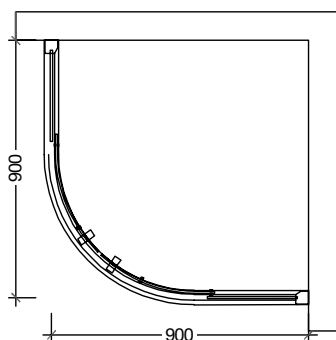

Size		Finish	Glass	Version	Product Code	Price (£)		Adjustment	Door Opening
Width	Height					RRP (Inc. VAT)	Rate (without VAT)		
1200 x 800	1950	BLM	Clear	Right	JSE-BLM-FUSP1280RX	1121	934	1190 - 1200 / 790 - 800	500
1200 x 900	1950	BLM	Clear		JSE-BLM-FUSP1290RX	1142	952	1190 - 1200 / 890 - 900	500
1200 x 800	1950	BLM	Clear	Left	JSE-BLM-FUSP1280LX	1121	934	1190 - 1200 / 790 - 800	500
1200 x 900	1950	BLM	Clear		JSE-BLM-FUSP1290LX	1142	952	1190 - 1200 / 890 - 900	500

Fusion Plus

“L” shaped shower enclosure with sliding door and entry from the front

- Finish: Gold / Clear
- Glass: 8mm
- Shower Tray Compatible
- Installation with Shower Tray or Artificial Ledge

Size		Finish	Glass	Version	Product Code	Price (£)		Adjustment	Door Opening
Width	Height					RRP (Inc. VAT)	Rate (without VAT)		
1200 x 800	1950	GLD	Clear	Right	JSE-GLD-FUSP1280RX	1361	1134	1190 - 1200 / 790 - 800	500
1200 x 900	1950	GLD	Clear		JSE-GLD-FUSP1290RX	1386	1155	1190 - 1200 / 890 - 900	500
1200 x 800	1950	GLD	Clear	Left	JSE-GLD-FUSP1280LX	1361	1134	1190 - 1200 / 790 - 800	500
1200 x 900	1950	GLD	Clear		JSE-GLD-FUSP1290LX	1386	1155	1190 - 1200 / 890 - 900	500

Chrome / Clear

Delta : Double Door Quadrant

Corner entry half round shower enclosure with curved

- Finish: Chrome / Clear
- Glass: 6mm
- Shower Tray Compatible
- Installation with Shower Tray or Artificial Ledge

Size		Finish	Glass	Product Code	Price (£)		Adjustment	Door Opening
Width	Height				RRP (Inc. VAT)	Rate (without VAT)		
900 x 900	1950	Chrome	Clear	JSE-CHR-DEL9090X	823	686		560

* All Dimensions are in mm