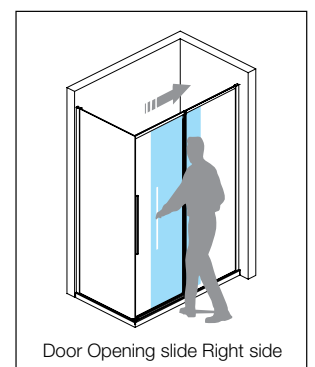

“L” shaped shower enclosure with sliding door and entry from the front

- Finish: Chrome / Clear
- Glass: 8mm
- Shower Tray Compatible
- Installation with Shower Tray or Artificial Ledge

Size		Finish	Glass	Version	Product Code	Price (£)		Adjustment	Door Opening
Width	Height					RRP (Inc. VAT)	Rate (without VAT)		
1200 x 800	1950	Chrome	Clear	Right	JSE-CHR-FUSP1280RX	949	791	1190 - 1200 / 790 - 800	500
1200 x 900	1950	Chrome	Clear		JSE-CHR-FUSP1290RX	972	810	1190 - 1200 / 890 - 900	500
1200 x 800	1950	Chrome	Clear	Left	JSE-CHR-FUSP1280LX	949	791	1190 - 1200 / 790 - 800	500
1200 x 900	1950	Chrome	Clear		JSE-CHR-FUSP1290LX	972	810	1190 - 1200 / 890 - 900	500

* All Dimensions are in mm

8mm Glass

Easy Clean Glass

Silent Cushioned Closing

Door Opening slide Left side

Left Version

Door Opening slide Right side

Right Version

Black / Clear

Fusion Plus

“L” shaped shower enclosure with sliding door and entry from the front

- Finish: Black / Clear
- Glass: 8mm
- Shower Tray Compatible
- Installation with Shower Tray or Artificial Ledge