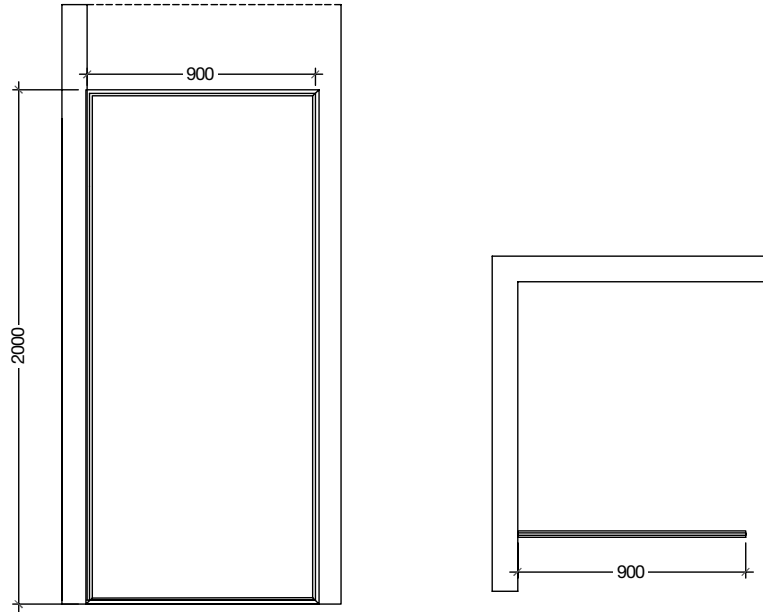

“L” shaped shower enclosure with sliding door and entry from the front

- Finish: Chrome / Clear
- Glass: 8mm
- Shower Tray Compatible
- Installation with Shower Tray or Artificial Ledge

Size		Finish	Glass	Version	Product Code	Price (£)		Adjustment	Door Opening
Width	Height					RRP (Inc. VAT)	Rate (without VAT)		
1200 x 800	1950	Chrome	Clear	Right	JSE-CHR-FUSP1280RX	949	791	1190 - 1200 / 790 - 800	500
1200 x 900	1950	Chrome	Clear		JSE-CHR-FUSP1290RX	972	810	1190 - 1200 / 890 - 900	500
1200 x 800	1950	Chrome	Clear	Left	JSE-CHR-FUSP1280LX	949	791	1190 - 1200 / 790 - 800	500
1200 x 900	1950	Chrome	Clear		JSE-CHR-FUSP1290LX	972	810	1190 - 1200 / 890 - 900	500

Size		Finish	Glass	Version	Product Code	Price (£)		Adjustment	Door Opening
Width	Height					RRP (Inc. VAT)	Rate (without VAT)		
1200 x 800	1950	BLM	Clear	Right	JSE-BLM-FUSP1280RX	1121	934	1190 - 1200 / 790 - 800	500
1200 x 900	1950	BLM	Clear		JSE-BLM-FUSP1290RX	1142	952	1190 - 1200 / 890 - 900	500
1200 x 800	1950	BLM	Clear	Left	JSE-BLM-FUSP1280LX	1121	934	1190 - 1200 / 790 - 800	500
1200 x 900	1950	BLM	Clear		JSE-BLM-FUSP1290LX	1142	952	1190 - 1200 / 890 - 900	500

Size		Finish	Glass	Product Code	Price (£)		Adjustment	Door Opening
Width	Height				RRP (Inc. VAT)	Rate (without VAT)		
900 x 900	1950	Chrome	Clear	JSE-CHR-DEL9090X	823	686		560

* All Dimensions are in mm

* All Dimensions are in mm

8mm Glass

Easy Clean Glass

Reversible

- Finish: Black Matt - BLM
- Walk-in Panel Framed in Standard Dimension

Size		Finish	Glass	Product Code	Price (£)	
Width	Height				RRP (Inc. VAT)	Rate (without VAT)
700	2000	BLM	Clear	JSE-BLM-ALP110F700H20X	482	402
800	2000	BLM	Clear	JSE-BLM-ALP110F800H20X	515	429
900	2000	BLM	Clear	JSE-BLM-ALP110F900H20X	547	456
1000	2000	BLM	Clear	JSE-BLM-ALP110F1000H20X	596	497
1200	2000	BLM	Clear	JSE-BLM-ALP110F1200H20X	685	571