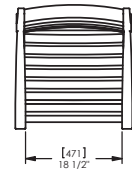

Specification:

Materials:
Timber

Fixings:
Free Standing

Dimensions

H: 865mm
W: 544mm
D: 605mm

(Technical Drawings for variants available on request)

artform
urban furniture