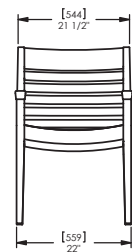

Specification:

Materials:
Timber

Fixings:
Free Standing

Dimensions

H: 865mm
W: 544mm
D: 605mm

(Technical Drawings for variants available on request)

artform
urban furniture