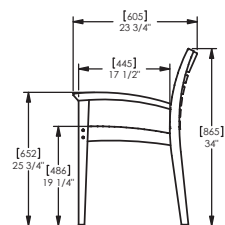

Wellspring Chair

The Wellspring range is a handsome teak furniture family, which displays subtle design features that make it easy to sit, settle, reach and rise. This collection is one of a kind, created with retirement and healthcare settings in mind. Contoured sitting positions, curved back and extra slats provide added comfort and support. Higher arms with extended ends for gripping helps assist sitters as they rise from the seat. Freestanding glides are standard on all chairs.

Specification:

Materials:
Timber

Fixings:
Free Standing

Dimensions

H: 865mm
W: 544mm
D: 605mm

(Technical Drawings for variants available on request)

artform
urban furniture