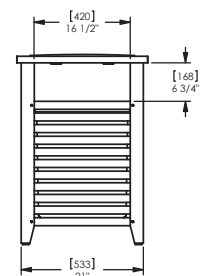

Specification:

Materials:
Timber. Aluminium

Fixings:
Freestanding. surface mounted.

Dimensions

H: 830mm
W: 572mm
D: 572mm
Capacity: 91l

(Technical Drawings for variants available on request)

artform
urban furniture