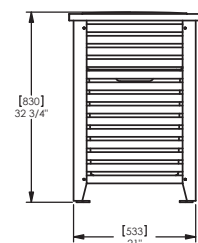

Wellspring Litter Bin

The Wellspring Collection designed by landscape architect Robert Chipman, includes a dining table, chair, bench, litter bin and side table. Wellspring is handsome teak furniture with subtle design features to make life easier. Robust, durable commercial furniture, the collection serves equally well in other outdoor environments in which good design is prized.

Specification:

Materials:
Timber. Aluminium

Fixings:
Freestanding. surface mounted.

Dimensions

H: 830mm
W: 572mm
D: 572mm
Capacity: 91l

(Technical Drawings for variants available on request)

artform
urban furniture