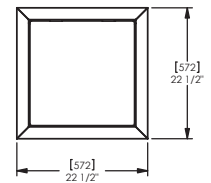

Specification:

Materials:
Timber. Aluminium

Fixings:
Freestanding. surface mounted.

Dimensions

H: 830mm
W: 572mm
D: 572mm
Capacity: 91l

(Technical Drawings for variants available on request)

artform
urban furniture