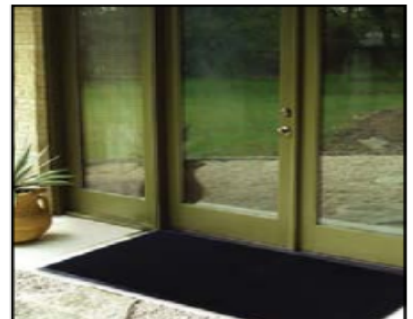

Flexi- Brush

Flexi-fingered freestanding rubber scraper entrance matting, particularly recommended for primary trapping of dirt, mud, snow, sand etc. The raised bevelled border edging on all 4 sides forms a matwell of its own, helping to contain and conceal dirt, dust and moisture beneath the main walking surface.

Mat Sizes

800mm x 600mm
1000mm x 800mm,
1525mm x 915mm
1830mm x 915mm

Edged on all 4 sides. Sizes include edging.

Black Only

Indoor and outdoor/ heavy traffic

Mats Only

16mm gauge

Brush-Kleen

Heavy Duty, flexi-fingered rubber entrance matting, highly effective at extracting dirt, dust, mud etc. from shoes irrespective of walking direction. The unusual sensation felt whilst walking on Brush Kleen encourages pedestrians to wipe their feet. Also an effective ant-fatigue standing mats. Freestanding mats incorporate moulded anti-trip bevelled edges to all sides.

Black Only

Mat Sizes

190cm x 90cm
120cm x 80cm
100cm x 80cm,
80cm x 60cm
76cm x 45cm
60cm x 40cm
55cm x 38cm

Edged on all 4 sides. Sizes include edging.

Indoor and outdoor/ heavy traffic

Mats available / rolls 10m x 1m x 10mm (not edged) and 8m x 1m x 16mm (not edged)

10 & 16mm gauge