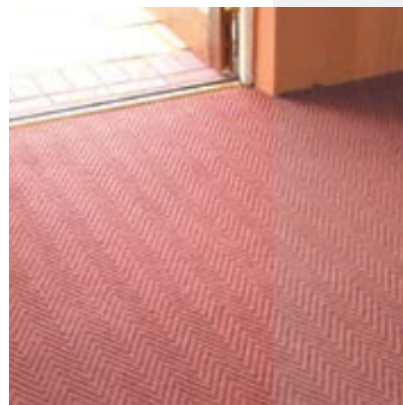

Please click here to see technical information on Zigazaga

Zigazaga complies with BS 8300 - 2:2018 for an inclusive and accessible environment

10mm

gauge