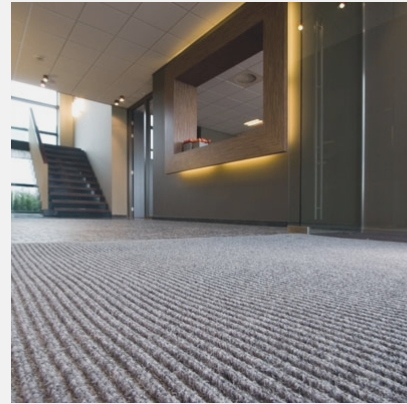

It is suitable for use in indoors and outdoor covered areas.

Very popular as carpeting in foyers, offices, shops, corridors etc. Polyrib is extremely hard wearing and effective at trapping dirt, dust and moisture which would otherwise be walked into a building.

Easily cut to size without fraying. Polyrib is also utilised in our prestigious aluminium mat systems in Grime Stopper.

DDA and wheelchair compliant matting

Rolls 20m x 2m wide

Cut Lengths Available

Ingenius

Ingenius is a super effective extra heavy duty indoor/ outdoor polypropylene brush latex backed entrance matting and foyer carpeting. Ingenius will not absorb moisture, retaining its incredibly efficient dirt removal properties even when wet. Moisture is trapped below the walking surface of the mat, preventing ingress tracking.

Ingenius unlike coir matting is colourfast. This makes Ingenius an ideal choice for logo and design mats. For very heavy duty of prestigious entrance Ingenius can be incorporated into aluminium channel section matting (Grime Grabber and Alligator Forefront).

DDA and wheelchair compliant matting

Please click here to see technical information on Polyrib

Polyrib complies with BS 8300 - 2:2018 for an inclusive and accessible environment

10mm
gauge