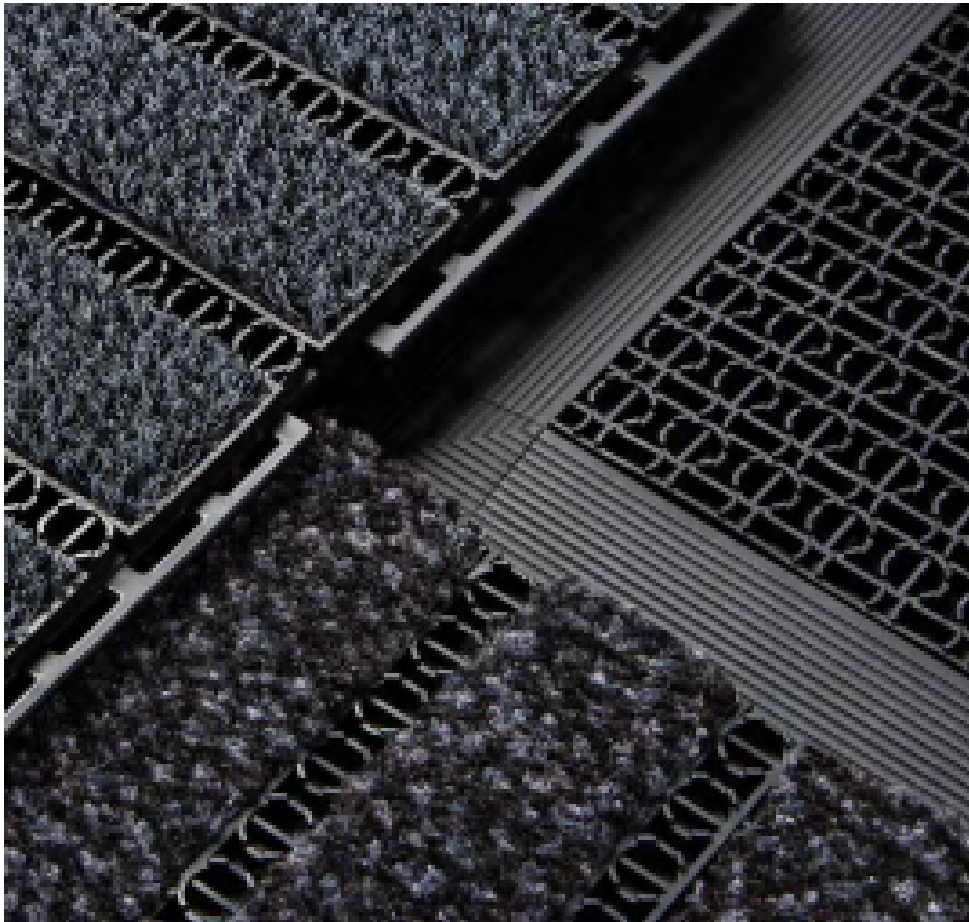

Wheel Chair Friendly

OBEX GRID

Designed especially for high traffic areas- Obex Grid provides lasting and effective protection. Available in closed construction in Prior (without carpet inserts) and Forma (with Nylon carpet inserts).