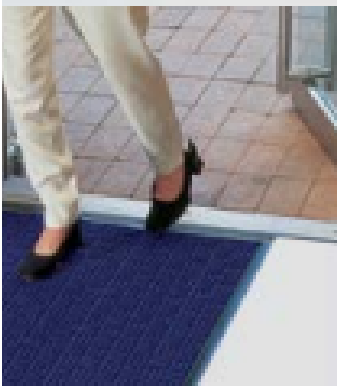

Dust/ Wet Arrester Mats