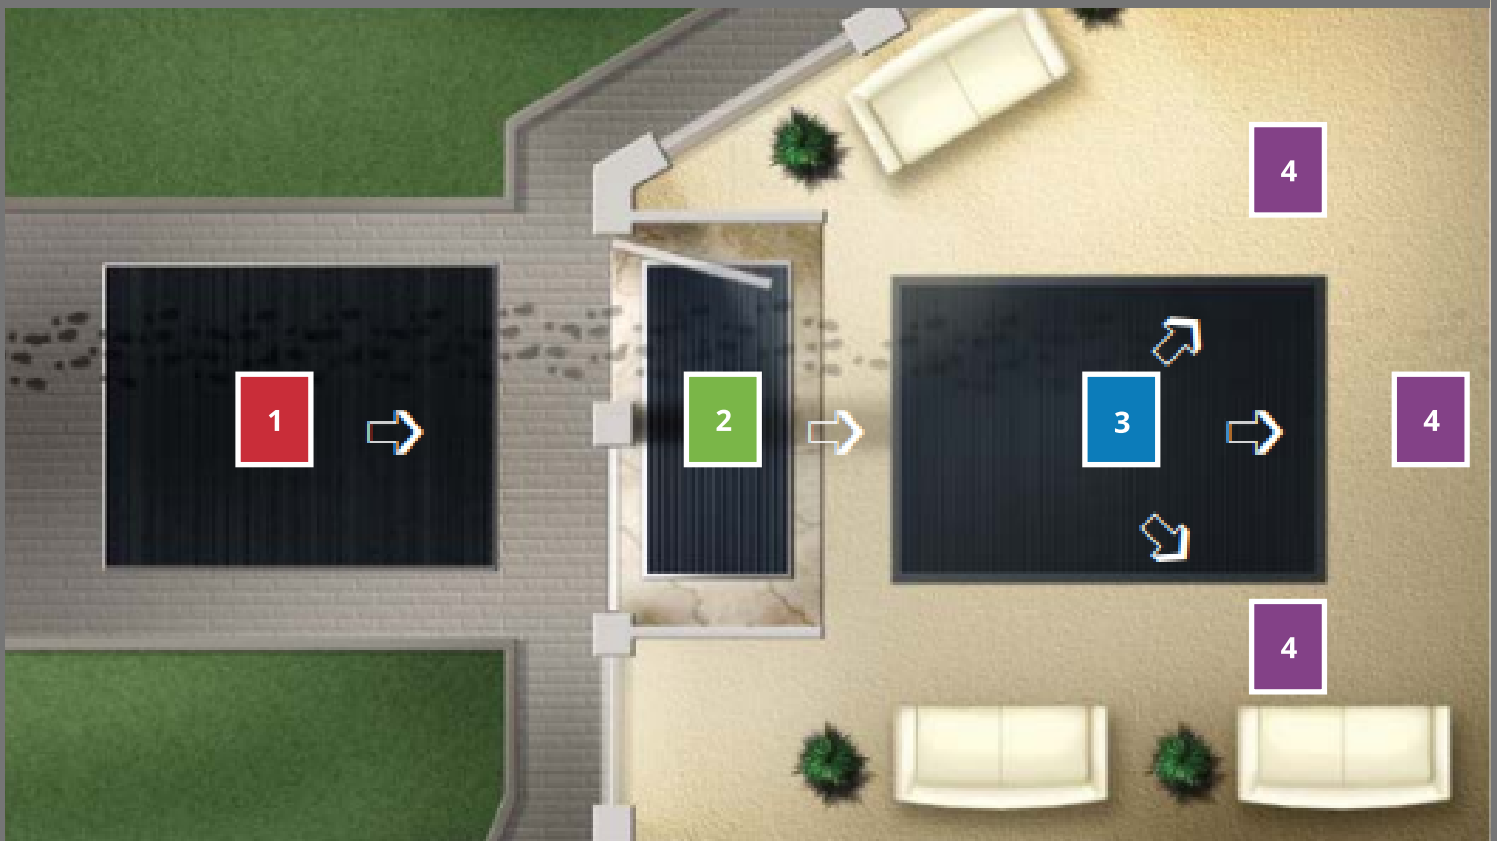

Our 4 step process to a cleaner environment

1

The best way to keep your premises clean is to stop dirt from even getting through the front door. Effective exterior matting scrapes clean and wipes dry, leaving the worst dirt and grit outside, and allowing subsequent interior matting to clean even better.

2

Working in a similar way to exterior matting, this is similarly tough and durable matting that carries on the work to remove the last of the most damaging soil and grit, and continue the drying process.

3

With the worst of the damp and debris now dealt with, secondary internal matting is a high-specification, high-performance product that finishes the dusting and drying

4

The foyer is one of the highest traffic areas in your building so, however effective your entrance matting, easy to clean, highly durable and attractive carpet that always looks its best will help you make a great first impression – every time.