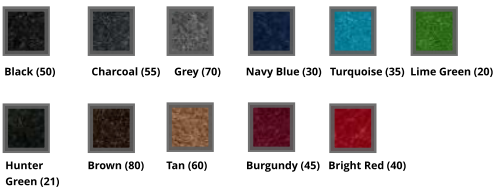

Raincheck

Raincheck is our new heavy duty 100% Econyl regenerated Nylon pile . super absorbent matting with scientific mono-filaments to aid the brushing and drying action. New Raincheck is available in an vibrant colour palette

Raincheck is designed for heavy trafficked areas and combines maximum moisture absorbency with superior dirt containment

Raincheck can be incorporated into our prestigious aluminium matting systems.

DDA and Wheelchair compliant matting

Rolls 25m x 2m

Cut Lengths Available

ECONYL®

Raincheck Fleck

Raincheck Fleck is our new heavy duty 100% Econyl regenerated Nylon pile . super absorbent matting with scientific mono-filaments to aid the brushing and drying action. Raincheck Fleck is available with a subtle fleck design

Raincheck Fleck is designed for heavily trafficked areas and combines maximum moisture absorbency with superior dirt containment

Raincheck Fleck can be incorporated into our prestigious aluminium matting systems.

DDA and Wheelchair compliant matting

Rolls 25m x 2m

Cut Lengths Available