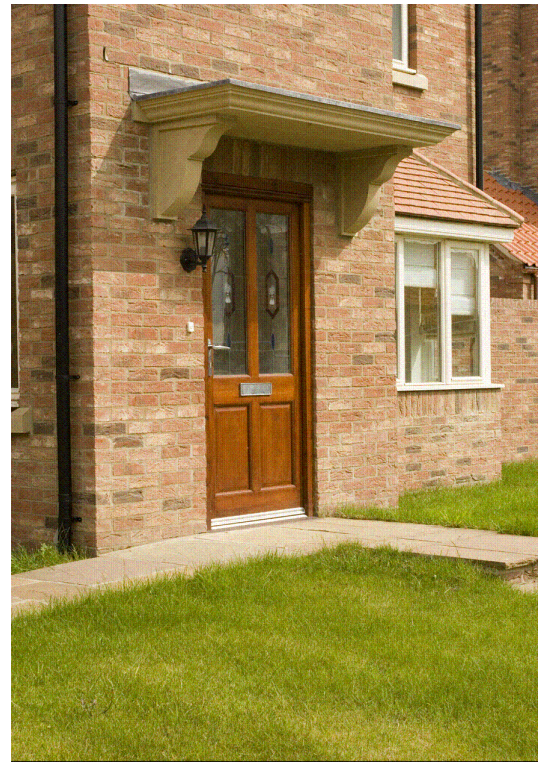

By the creative application of cast stone heads and cills with two distinctive canopy designs; the appearance of this new house is greatly enhanced.

ORN-03

Procter Cast Stone & Concrete Products

Ash Lane, Garforth
Leeds LS25 2HQ
TEL: 0113 286 3329
FAX: 0113 286 7376
sales@proctergarforth.co.uk
www.caststoneuk.co.uk